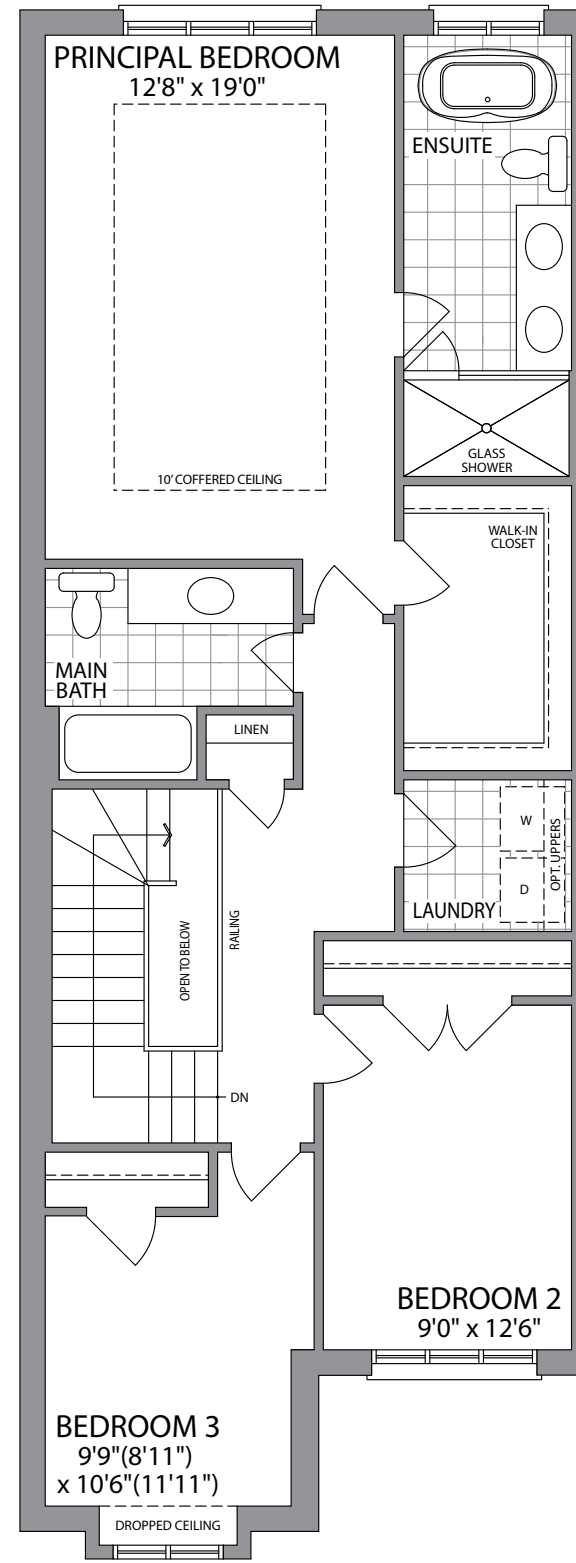

25'

THE KINGSWOOD | 1900 SQ. FT.
ELEVATION 2A, 2B

WHITBY
MEADOWS

Artist's Concept

Artist's Concept

PARADISE
DEVELOPMENTS®

THE KINGSWOOD | 1900 SQ. FT.
ELEVATION 4A, 4B

25'

THE KINGSWOOD

1900 SQ. FT.

ELEVATION 2A, 2B

ELEVATION 4A, 4B

GROUND FLOOR
ELEVATIONS 2A, 2B, 4A & 4B

SECOND FLOOR
ELEVATION 2B
(4B SIMILAR)

OPT. SECOND FLOOR
W/4 BEDROOMS
ELEVATION 2B
(4B SIMILAR)

SECOND FLOOR
ELEVATION 2A
(4A SIMILAR)

OPT. SECOND FLOOR
W/4 BEDROOMS
ELEVATION 2A
(4A SIMILAR)

BASEMENT
ELEVATION 2A, 2B, 4A & 4B