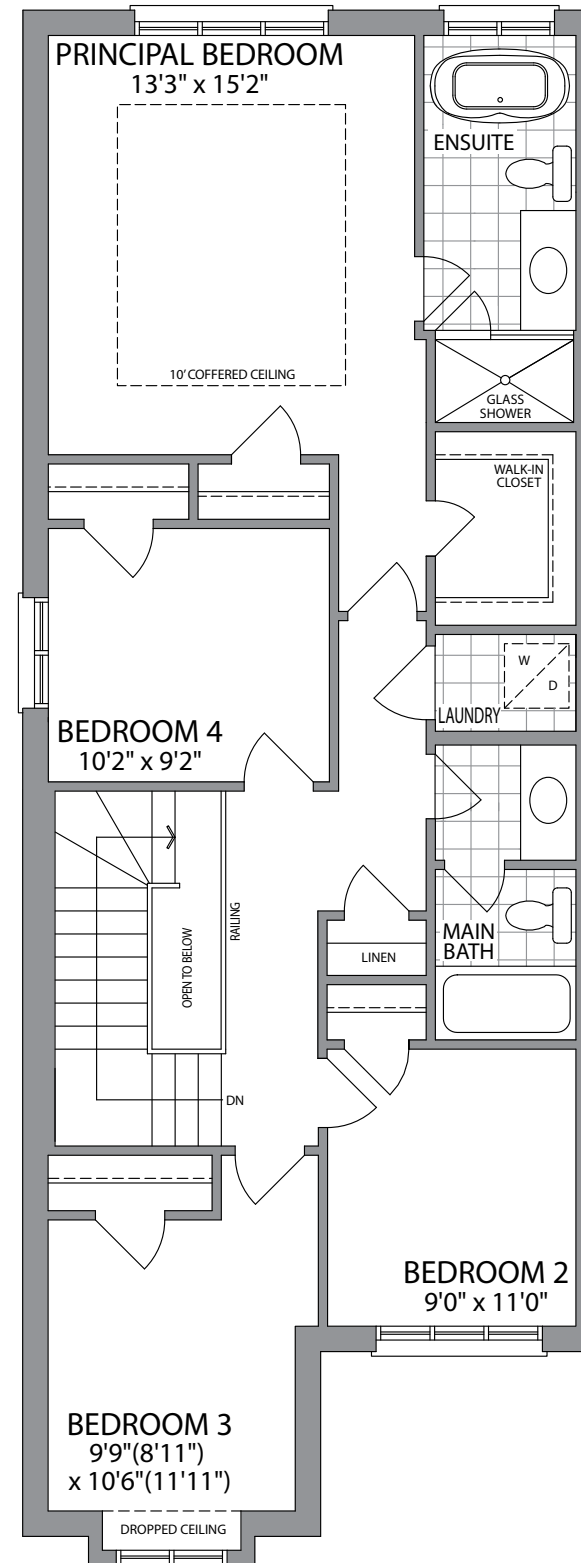

25'

THE KINGSWOOD | 1900 SQ. FT.
ELEVATION 2A, 2B

WHITBY
MEADOWS

Artist's Concept

Artist's Concept

PARADISE
DEVELOPMENTS®

THE KINGSWOOD | 1900 SQ. FT.
ELEVATION 4A, 4B

25'

THE KINGSWOOD

1900 SQ. FT.

ELEVATION 2A, 2B

ELEVATION 4A, 4B

GROUND FLOOR
ELEVATIONS 2A, 2B, 4A & 4B

SECOND FLOOR
ELEVATION 2B
(4B SIMILAR)

OPT. SECOND FLOOR
W/4 BEDROOMS
ELEVATION 2B
(4B SIMILAR)

SECOND FLOOR
ELEVATION 2A
(4A SIMILAR)

OPT. SECOND FLOOR
W/4 BEDROOMS
ELEVATION 2A
(4A SIMILAR)

BASEMENT
ELEVATION 2A, 2B, 4A & 4B