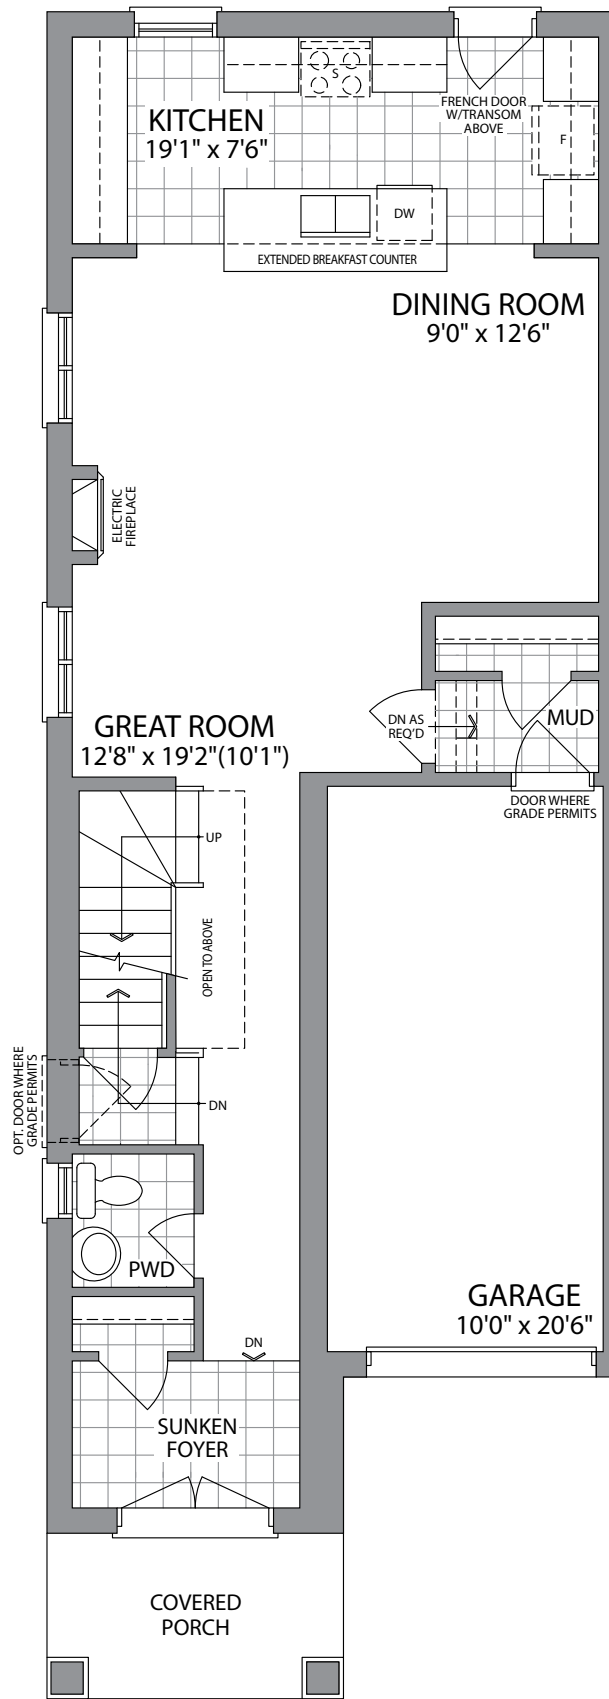

25'

THE KINGSWOOD | 1900 SQ. FT.
ELEVATION 2A, 2B

WHITBY
MEADOWS

Artist's Concept

Artist's Concept

PARADISE
DEVELOPMENTS®

THE KINGSWOOD | 1900 SQ. FT.
ELEVATION 4A, 4B

25'

THE KINGSWOOD

1900 SQ. FT.

ELEVATION 2A, 2B

ELEVATION 4A, 4B

GROUND FLOOR
ELEVATIONS 2A, 2B, 4A & 4B

SECOND FLOOR
ELEVATION 2B
(4B SIMILAR)

OPT. SECOND FLOOR
W/4 BEDROOMS
ELEVATION 2B
(4B SIMILAR)

SECOND FLOOR
ELEVATION 2A
(4A SIMILAR)

OPT. SECOND FLOOR
W/4 BEDROOMS
ELEVATION 2A
(4A SIMILAR)

BASEMENT
ELEVATION 2A, 2B, 4A & 4B