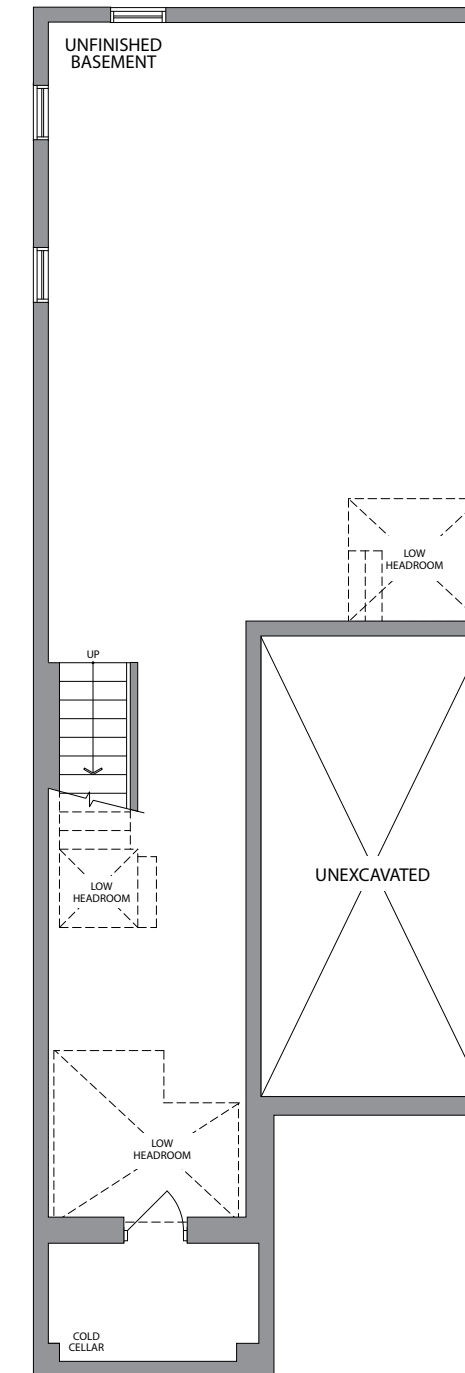

25'

THE KINGSWOOD | 1900 SQ. FT.
ELEVATION 2A, 2B

WHITBY
MEADOWS

Artist's Concept

Artist's Concept

PARADISE
DEVELOPMENTS®

THE KINGSWOOD | 1900 SQ. FT.
ELEVATION 4A, 4B

25'

THE KINGSWOOD

1900 SQ. FT.

ELEVATION 2A, 2B

ELEVATION 4A, 4B

GROUND FLOOR
ELEVATIONS 2A, 2B, 4A & 4B

SECOND FLOOR
ELEVATION 2B
(4B SIMILAR)

OPT. SECOND FLOOR
W/4 BEDROOMS
ELEVATION 2B
(4B SIMILAR)

SECOND FLOOR
ELEVATION 2A
(4A SIMILAR)

OPT. SECOND FLOOR
W/4 BEDROOMS
ELEVATION 2A
(4A SIMILAR)

BASEMENT
ELEVATION 2A, 2B, 4A & 4B