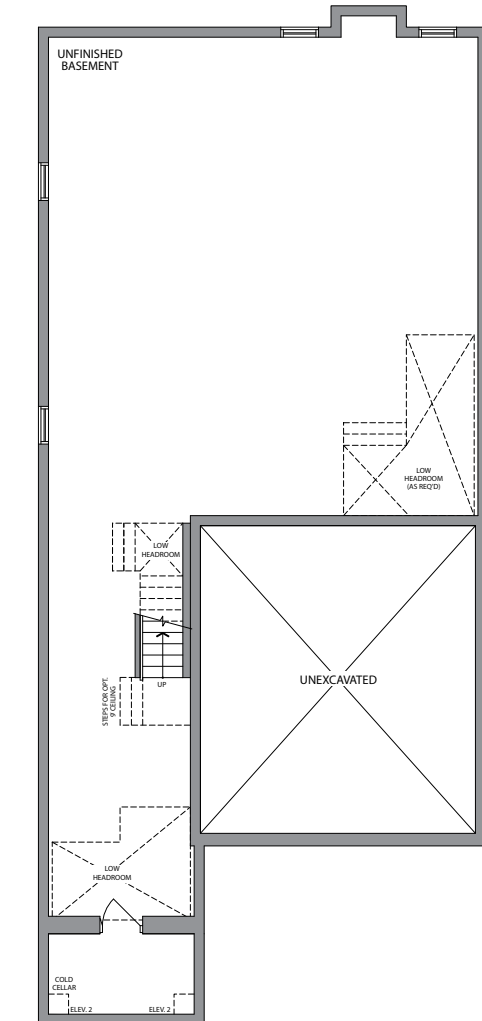

36'

THE DAVENTRY | 2920 SQ. FT.
ELEVATION 3

WHITBY
MEADOWS

Artist's Concept

Artist's Concept

PARADISE
DEVELOPMENTS®

THE DAVENTRY | 2920 SQ. FT.
ELEVATION 2

36'

THE DAVENTRY

2920 SQ. FT.

ELEVATION 3

ELEVATION 2

GROUND FLOOR
ELEVATION 3

SECOND FLOOR
ELEVATION 3

SECOND FLOOR
ELEVATION 2

GROUND FLOOR
ELEVATION 2

BASEMENT
ELEVATION 3 & 2