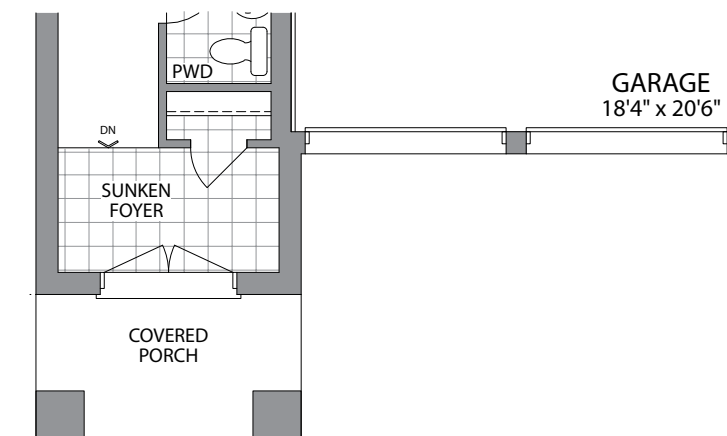

36'

THE DAVENTRY | 2920 SQ. FT.
ELEVATION 3

WHITBY
MEADOWS

Artist's Concept

Artist's Concept

PARADISE
DEVELOPMENTS®

THE DAVENTRY | 2920 SQ. FT.
ELEVATION 2

36'

THE DAVENTRY

2920 SQ. FT.

ELEVATION 3

ELEVATION 2

GROUND FLOOR
ELEVATION 3

SECOND FLOOR
ELEVATION 3

SECOND FLOOR
ELEVATION 2

GROUND FLOOR
ELEVATION 2