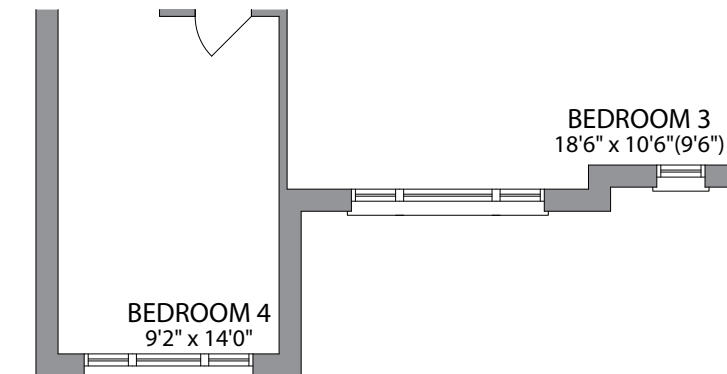

36'

THE DAVENTRY | 2920 SQ. FT.
ELEVATION 3

WHITBY
MEADOWS

Artist's Concept

Artist's Concept

PARADISE
DEVELOPMENTS®

THE DAVENTRY | 2920 SQ. FT.
ELEVATION 2

36'

THE DAVENTRY

2920 SQ. FT.

ELEVATION 3

ELEVATION 2

GROUND FLOOR
ELEVATION 3

SECOND FLOOR
ELEVATION 3

SECOND FLOOR
ELEVATION 2

GROUND FLOOR
ELEVATION 2