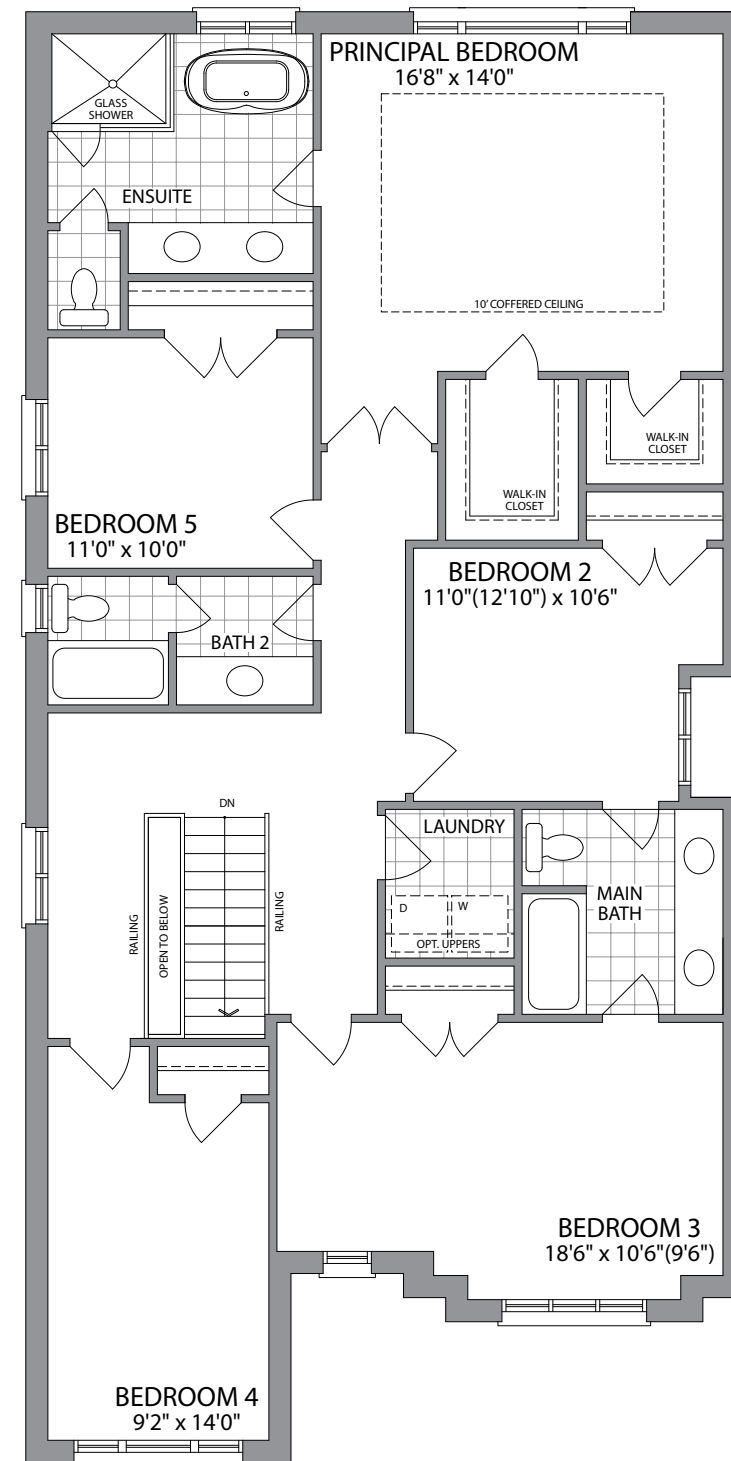

36'

THE DAVENTRY | 2920 SQ. FT.
ELEVATION 3

WHITBY
MEADOWS

Artist's Concept

Artist's Concept

PARADISE
DEVELOPMENTS®

THE DAVENTRY | 2920 SQ. FT.
ELEVATION 2

36'

THE DAVENTRY

2920 SQ. FT.

ELEVATION 3

ELEVATION 2

GROUND FLOOR
ELEVATION 3

SECOND FLOOR
ELEVATION 3

SECOND FLOOR
ELEVATION 2

GROUND FLOOR
ELEVATION 2

BASEMENT
ELEVATION 3 & 2