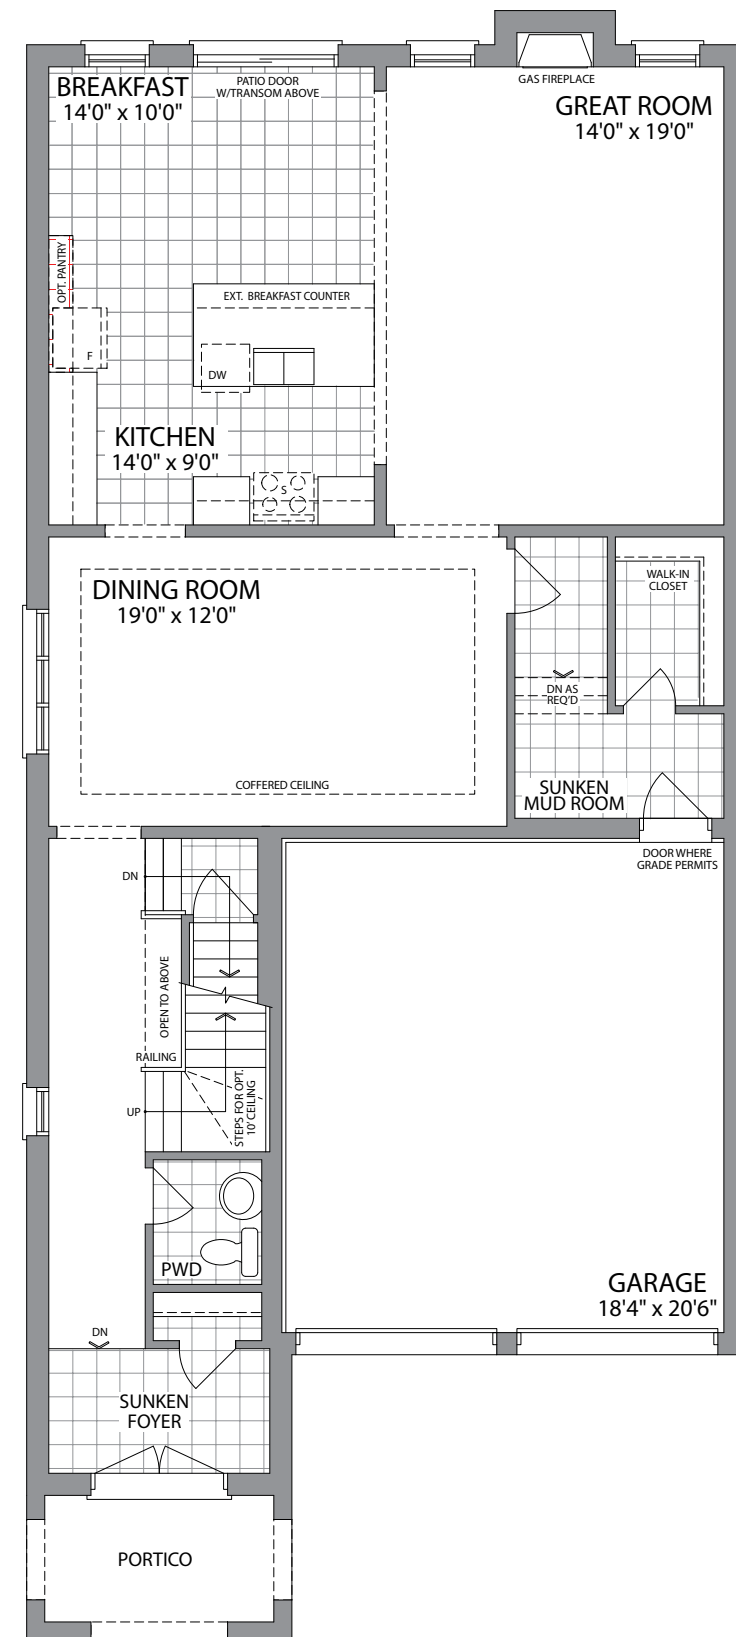

36'

THE DAVENTRY | 2920 SQ. FT.
ELEVATION 3

WHITBY
MEADOWS

Artist's Concept

Artist's Concept

PARADISE
DEVELOPMENTS®

THE DAVENTRY | 2920 SQ. FT.
ELEVATION 2

36'

THE DAVENTRY

2920 SQ. FT.

ELEVATION 3

ELEVATION 2

GROUND FLOOR
ELEVATION 3

SECOND FLOOR
ELEVATION 3

SECOND FLOOR
ELEVATION 2

GROUND FLOOR
ELEVATION 2

BASEMENT
ELEVATION 3 & 2