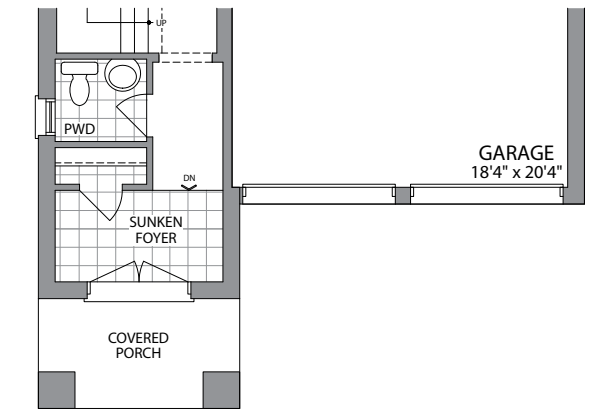

36'

THE CROMWELL | 2810 SQ. FT.  
ELEVATION 3

WHITBY  
MEADOWS

Artist's Concept

Artist's Concept

PARADISE  
DEVELOPMENTS®

THE CROMWELL | 2810 SQ. FT.  
ELEVATION 2

36'

## 2810 SQ. FT.

ELEVATION 3

ELEVATION 2

GROUND FLOOR ELEVATION 3

SECOND FLOOR ELEVATION 3

OPT. SECOND FLOOR W/5 BEDROOMS ELEVATION 3 (ELEVATION 2 SIMILAR)

SECOND FLOOR ELEVATION 2

OPT. GROUND FLOOR