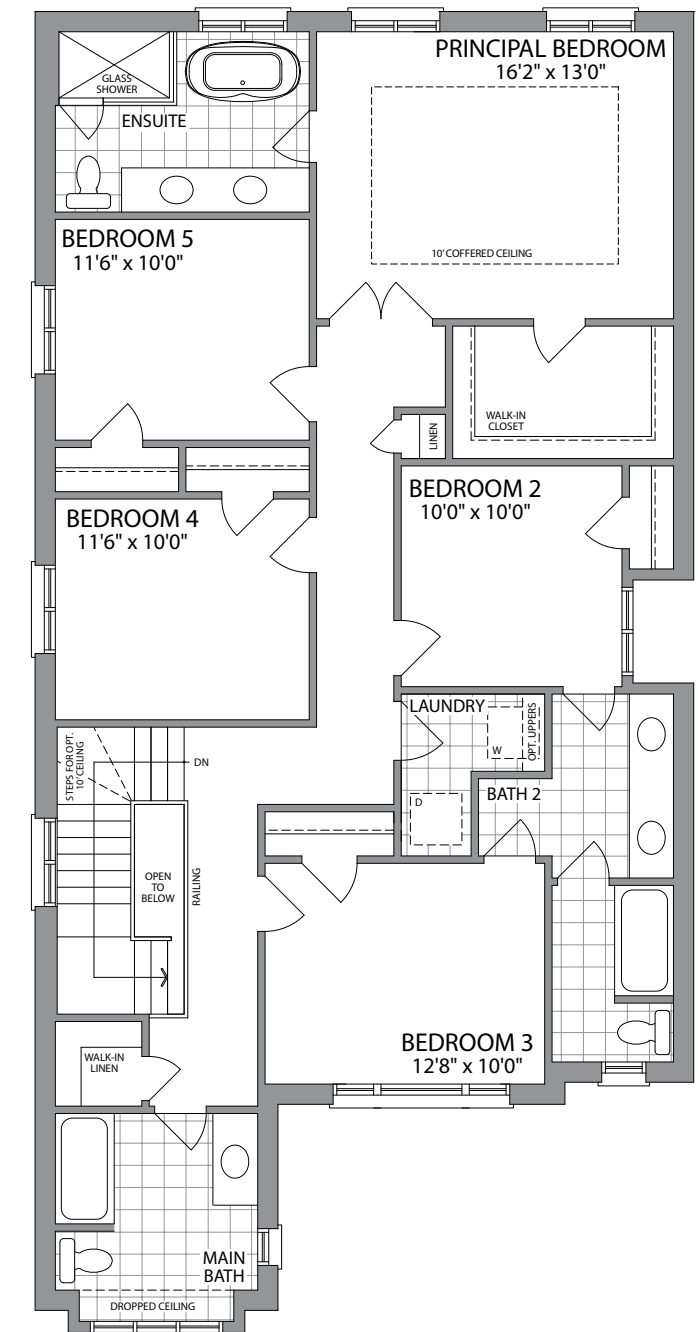

36'

THE CROMWELL | 2810 SQ. FT.  
ELEVATION 3

WHITBY  
MEADOWS

Artist's Concept

Artist's Concept

PARADISE  
DEVELOPMENTS®

THE CROMWELL | 2810 SQ. FT.  
ELEVATION 2

36'

## 2810 SQ. FT.

ELEVATION 3

ELEVATION 2

GROUND FLOOR ELEVATION 3

SECOND FLOOR ELEVATION 3

OPT. SECOND FLOOR W/5 BEDROOMS ELEVATION 3 (ELEVATION 2 SIMILAR)

SECOND FLOOR ELEVATION 2

OPT. GROUND FLOOR

GROUND FLOOR ELEVATION 2

BASEMENT ELEVATION 3 & 2