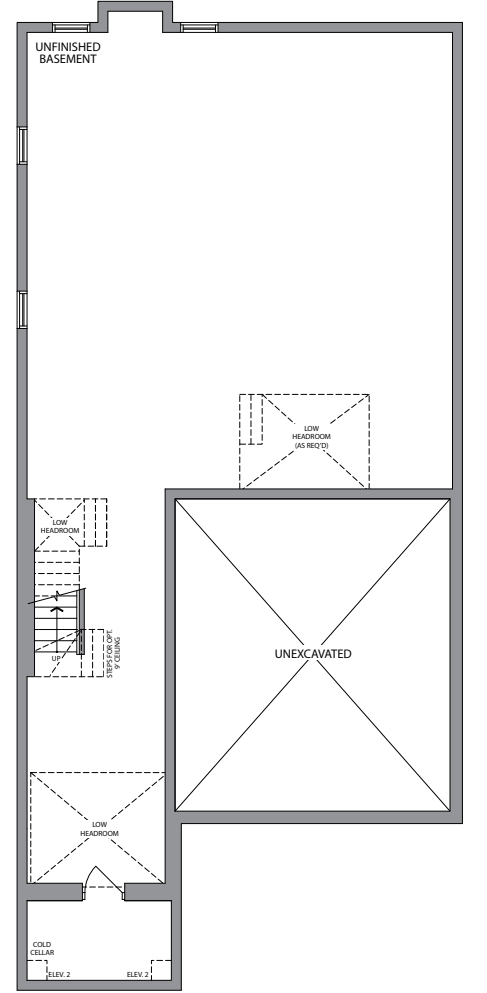

BASEMENT ELEVATION 3 & 2