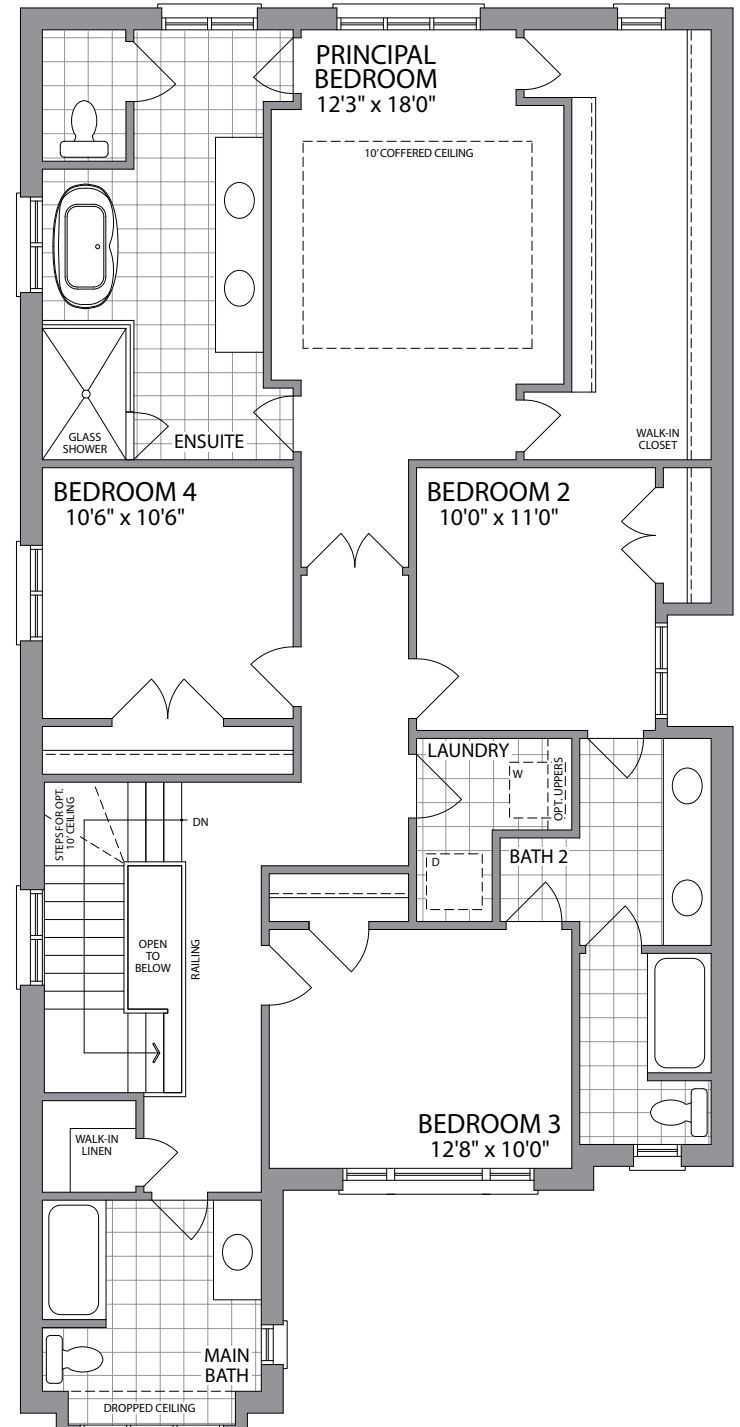

36'

THE CROMWELL | 2810 SQ. FT.  
ELEVATION 3

WHITBY  
MEADOWS

Artist's Concept

Artist's Concept

PARADISE  
DEVELOPMENTS®

THE CROMWELL | 2810 SQ. FT.  
ELEVATION 2

36'

## 2810 SQ. FT.

ELEVATION 3

ELEVATION 2

GROUND FLOOR ELEVATION 3

SECOND FLOOR ELEVATION 3

OPT. SECOND FLOOR W/5 BEDROOMS ELEVATION 3 (ELEVATION 2 SIMILAR)

SECOND FLOOR ELEVATION 2

OPT. GROUND FLOOR

GROUND FLOOR ELEVATION 2

BASEMENT ELEVATION 3 & 2