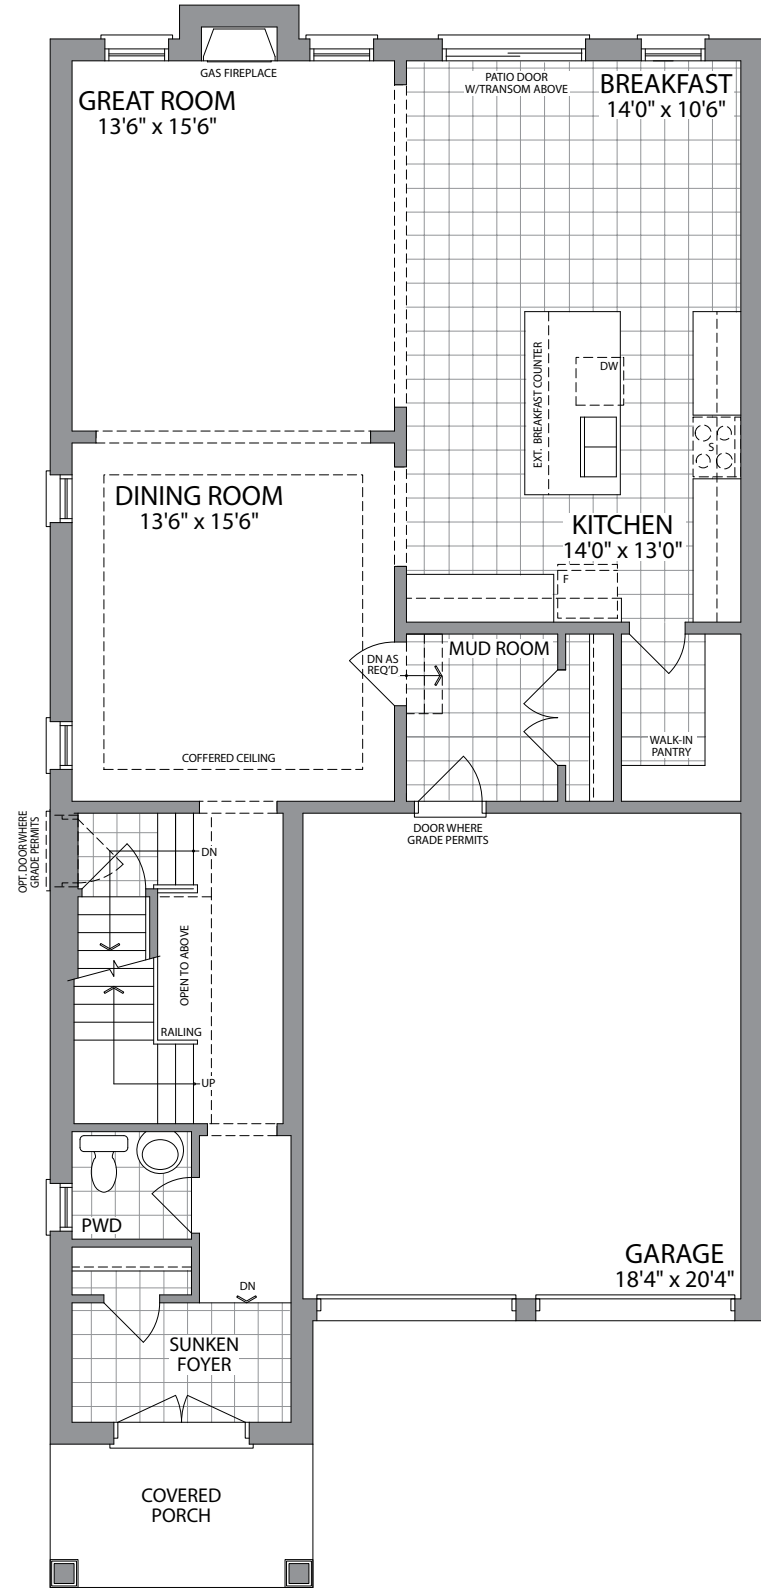

36'

THE CROMWELL | 2810 SQ. FT.  
ELEVATION 3

WHITBY  
MEADOWS

Artist's Concept

Artist's Concept

PARADISE  
DEVELOPMENTS®

THE CROMWELL | 2810 SQ. FT.  
ELEVATION 2

36'

## 2810 SQ. FT.

ELEVATION 3

ELEVATION 2

GROUND FLOOR ELEVATION 3

SECOND FLOOR ELEVATION 3

OPT. SECOND FLOOR W/5 BEDROOMS ELEVATION 3 (ELEVATION 2 SIMILAR)

SECOND FLOOR ELEVATION 2

OPT. GROUND FLOOR