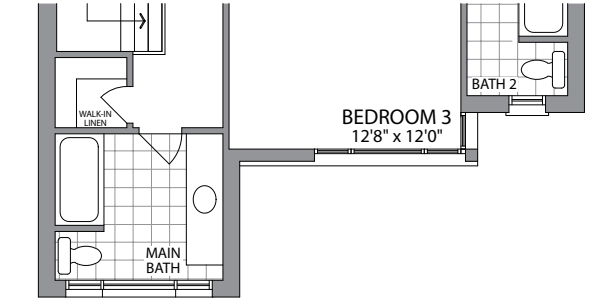

36'

THE CROMWELL | 2810 SQ. FT.  
ELEVATION 3

WHITBY  
MEADOWS

Artist's Concept

Artist's Concept

PARADISE  
DEVELOPMENTS®

THE CROMWELL | 2810 SQ. FT.  
ELEVATION 2

36'

## 2810 SQ. FT.

ELEVATION 3

ELEVATION 2

GROUND FLOOR ELEVATION 3

SECOND FLOOR ELEVATION 3

OPT. SECOND FLOOR W/5 BEDROOMS ELEVATION 3 (ELEVATION 2 SIMILAR)

SECOND FLOOR ELEVATION 2

OPT. GROUND FLOOR