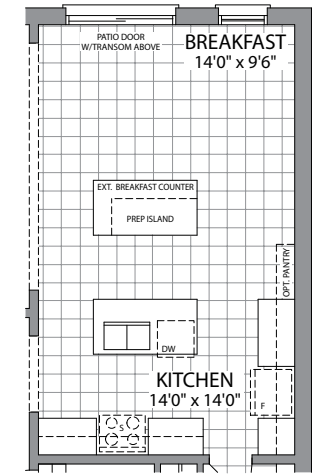

36'

THE CROMWELL | 2810 SQ. FT.  
ELEVATION 3

WHITBY  
MEADOWS

Artist's Concept

Artist's Concept

PARADISE  
DEVELOPMENTS®

THE CROMWELL | 2810 SQ. FT.  
ELEVATION 2

36'

## 2810 SQ. FT.

ELEVATION 3

ELEVATION 2

GROUND FLOOR ELEVATION 3

SECOND FLOOR ELEVATION 3

OPT. SECOND FLOOR W/5 BEDROOMS ELEVATION 3 (ELEVATION 2 SIMILAR)

SECOND FLOOR ELEVATION 2

OPT. GROUND FLOOR