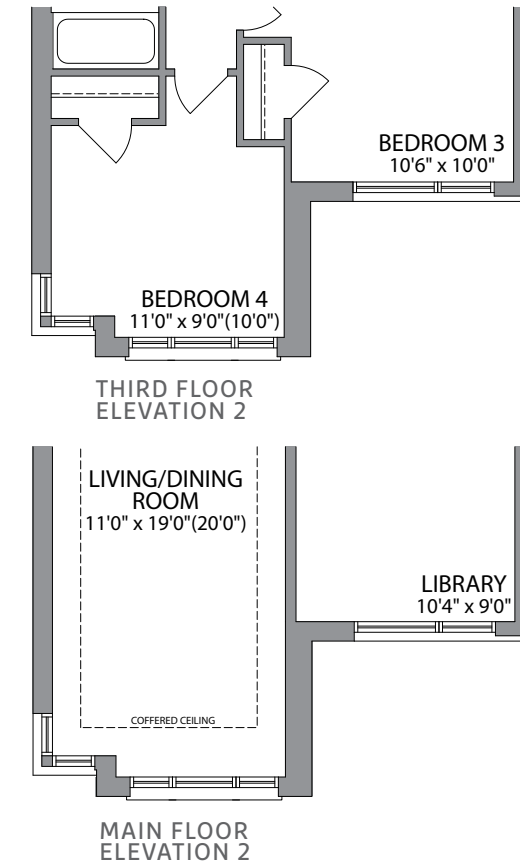

30'

THE JADE | 2860 SQ. FT.  
ELEVATION 3

WHITBY  
MEADOWS

Artist's Concept

PARADISE  
DEVELOPMENTS®

Artist's Concept

THE JADE | 2860 SQ. FT.  
ELEVATION 2

30'

## 2860 SQ. FT.

ELEVATION 3

ELEVATION 2

GROUND FLOOR ELEVATION 3

MAIN FLOOR ELEVATION 3

THIRD FLOOR ELEVATION 3

MAIN FLOOR ELEVATION 2

GROUND FLOOR ELEVATION 2

BASEMENT ELEVATION 3

BASEMENT ELEVATION 2