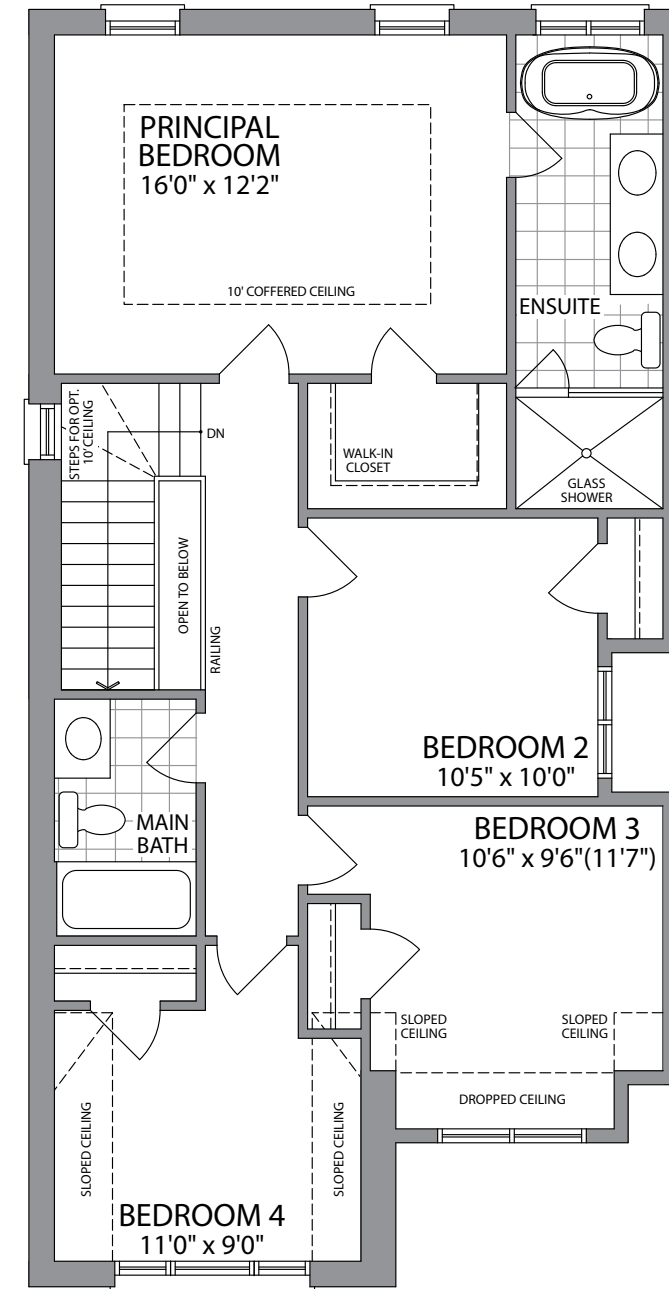

30'

THE JADE | 2860 SQ. FT.  
ELEVATION 3

WHITBY  
MEADOWS

Artist's Concept

PARADISE  
DEVELOPMENTS®

Artist's Concept

THE JADE | 2860 SQ. FT.  
ELEVATION 2

30'

## 2860 SQ. FT.

ELEVATION 3

ELEVATION 2

GROUND FLOOR ELEVATION 3

MAIN FLOOR ELEVATION 3

THIRD FLOOR ELEVATION 3

MAIN FLOOR ELEVATION 2

GROUND FLOOR ELEVATION 2

BASEMENT ELEVATION 3

BASEMENT ELEVATION 2