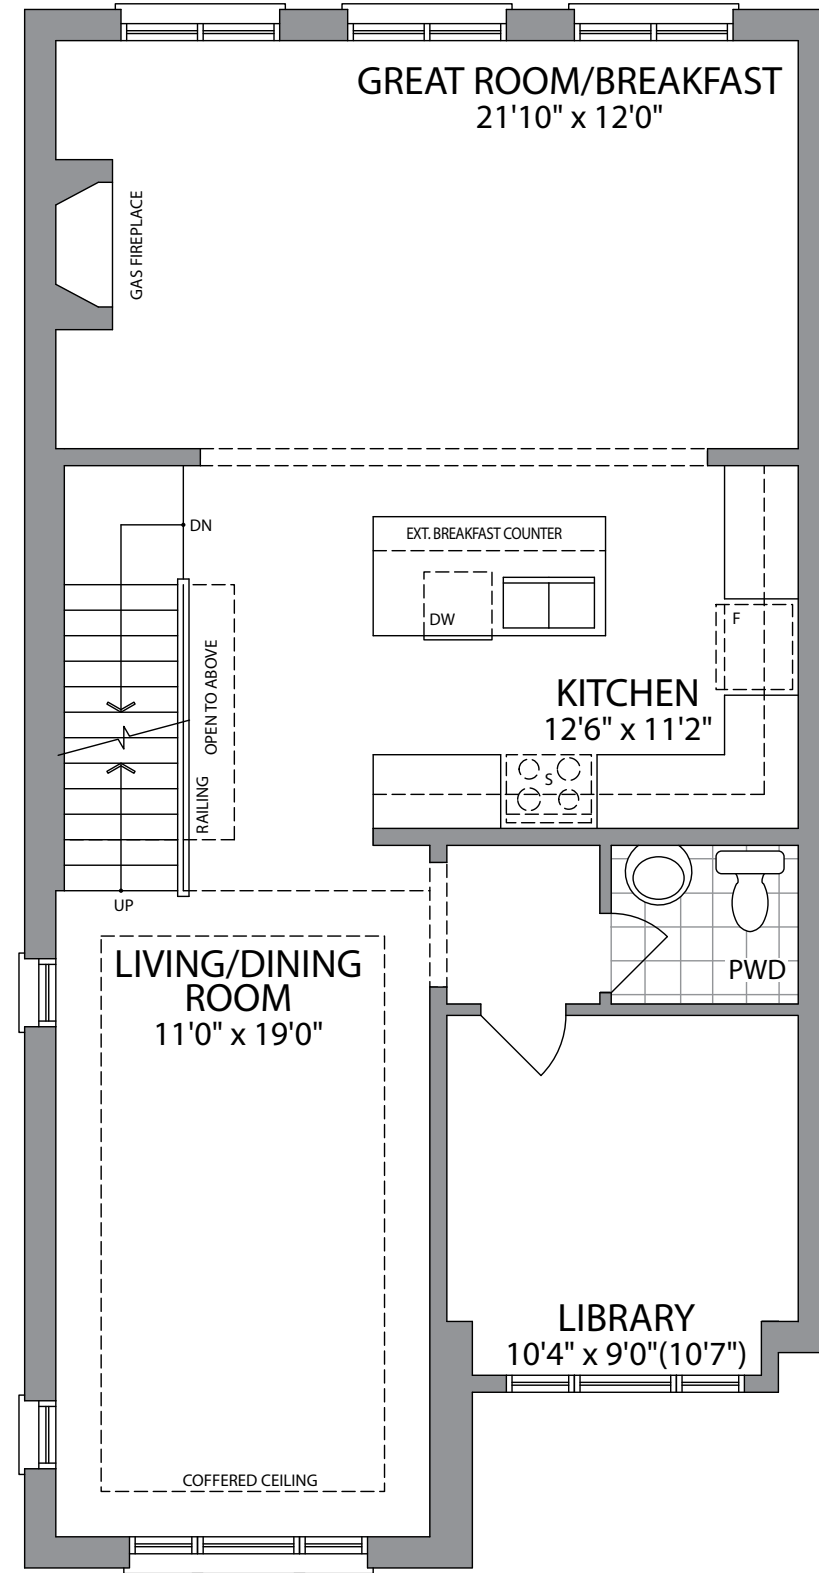

30'

THE JADE | 2860 SQ. FT.  
ELEVATION 3

WHITBY  
MEADOWS

Artist's Concept

PARADISE  
DEVELOPMENTS®

Artist's Concept

THE JADE | 2860 SQ. FT.  
ELEVATION 2

30'

## 2860 SQ. FT.

ELEVATION 3

ELEVATION 2

GROUND FLOOR ELEVATION 3

MAIN FLOOR ELEVATION 3

THIRD FLOOR ELEVATION 3

MAIN FLOOR ELEVATION 2

GROUND FLOOR ELEVATION 2