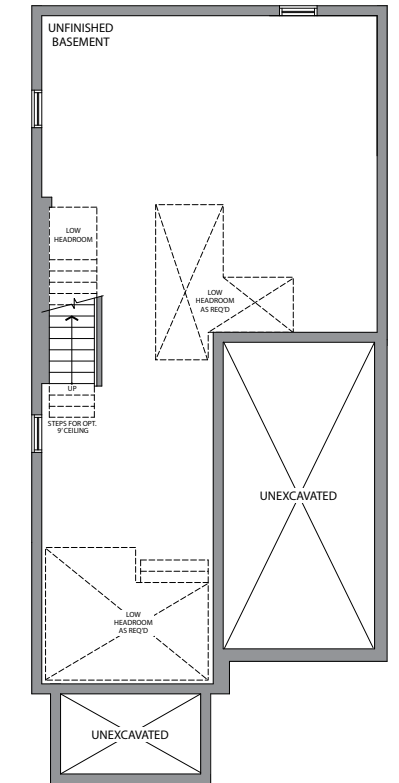

30'

THE JADE | 2860 SQ. FT.  
ELEVATION 3

WHITBY  
MEADOWS

Artist's Concept

PARADISE  
DEVELOPMENTS®

Artist's Concept

THE JADE | 2860 SQ. FT.  
ELEVATION 2

30'

## 2860 SQ. FT.

ELEVATION 3

ELEVATION 2

GROUND FLOOR ELEVATION 3

MAIN FLOOR ELEVATION 3

THIRD FLOOR ELEVATION 3

MAIN FLOOR ELEVATION 2

GROUND FLOOR ELEVATION 2

BASEMENT ELEVATION 3

BASEMENT ELEVATION 2