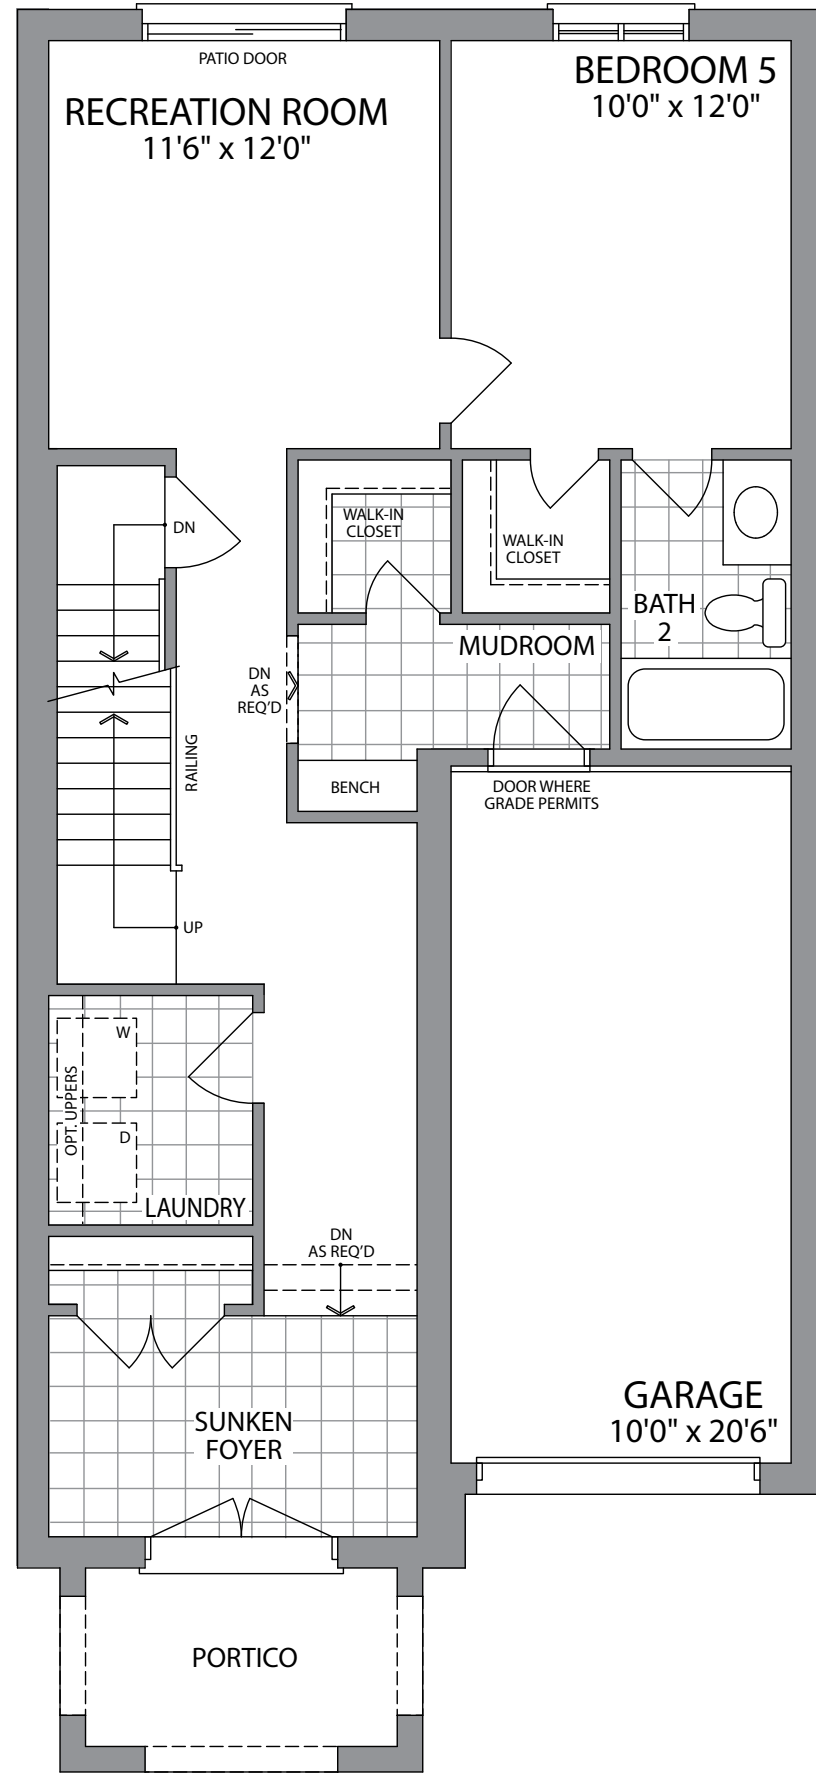

30'

THE JADE | 2860 SQ. FT.  
ELEVATION 3

WHITBY  
MEADOWS

Artist's Concept

PARADISE  
DEVELOPMENTS®

Artist's Concept

THE JADE | 2860 SQ. FT.  
ELEVATION 2

30'

## 2860 SQ. FT.

ELEVATION 3

ELEVATION 2

GROUND FLOOR ELEVATION 3

MAIN FLOOR ELEVATION 3

THIRD FLOOR ELEVATION 3

MAIN FLOOR ELEVATION 2

GROUND FLOOR ELEVATION 2