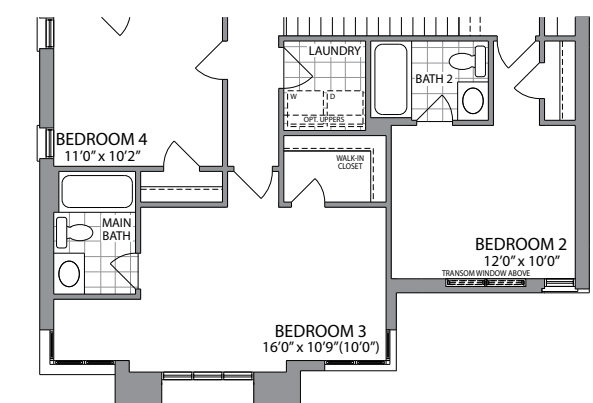

42'

THE ARCHWOOD | 3050 SQ. FT.
ELEVATION 3

WHITBY
MEADOWS

Artist's Concept

Artist's Concept

PARADISE
DEVELOPMENTS®

THE ARCHWOOD | 3050 SQ. FT.
ELEVATION 2

42'

THE ARCHWOOD

3050 SQ. FT.

ELEVATION 3

ELEVATION 2

GROUND FLOOR ELEVATION 3

SECOND FLOOR ELEVATION 3

OPT. SECOND FLOOR W/5 BEDROOMS ELEVATION 3

OPT. SECOND FLOOR W/5 BEDROOMS ELEVATION 2

OPT. GROUND FLOOR W/IN LAW SUITE

SECOND FLOOR ELEVATION 2

GROUND FLOOR ELEVATION 2

BASEMENT ELEVATION 3

BASEMENT ELEVATION 2