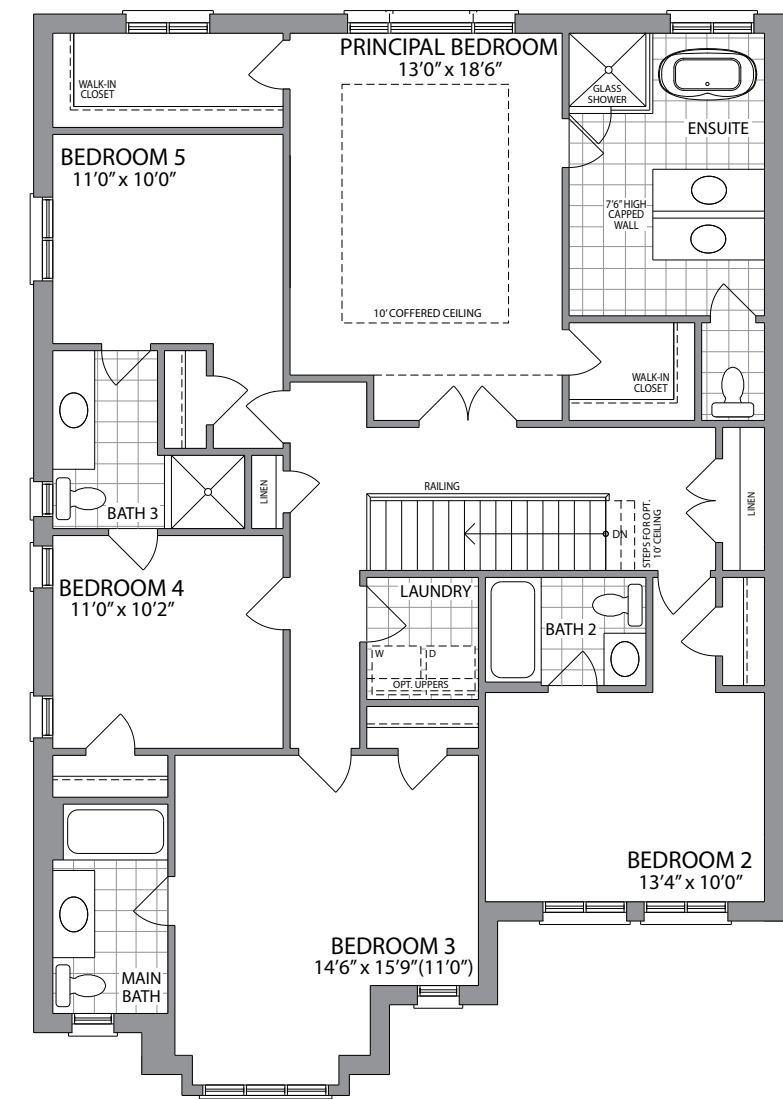

42'

THE ARCHWOOD | 3050 SQ. FT.
ELEVATION 3

WHITBY
MEADOWS

Artist's Concept

Artist's Concept

PARADISE
DEVELOPMENTS®

THE ARCHWOOD | 3050 SQ. FT.
ELEVATION 2

42'

THE ARCHWOOD

3050 SQ. FT.

ELEVATION 3

ELEVATION 2

GROUND FLOOR ELEVATION 3

SECOND FLOOR ELEVATION 3

OPT. SECOND FLOOR W/5 BEDROOMS ELEVATION 3

OPT. SECOND FLOOR W/5 BEDROOMS ELEVATION 2

OPT. GROUND FLOOR W/IN LAW SUITE

SECOND FLOOR ELEVATION 2

GROUND FLOOR ELEVATION 2

BASEMENT ELEVATION 3

BASEMENT ELEVATION 2