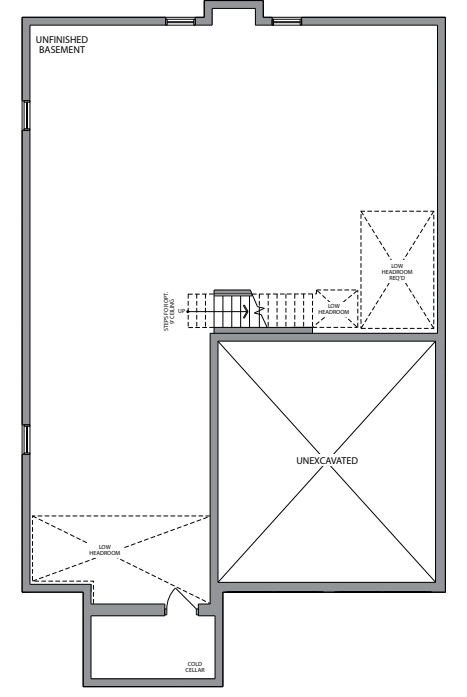

42'

THE ARCHWOOD | 3050 SQ. FT.
ELEVATION 3

WHITBY
MEADOWS

Artist's Concept

Artist's Concept

PARADISE
DEVELOPMENTS®

THE ARCHWOOD | 3050 SQ. FT.
ELEVATION 2

42'

THE ARCHWOOD

3050 SQ. FT.

ELEVATION 3

ELEVATION 2

GROUND FLOOR ELEVATION 3

SECOND FLOOR ELEVATION 3

OPT. SECOND FLOOR W/5 BEDROOMS ELEVATION 3

OPT. SECOND FLOOR W/5 BEDROOMS ELEVATION 2

OPT. GROUND FLOOR W/IN LAW SUITE

SECOND FLOOR ELEVATION 2

GROUND FLOOR ELEVATION 2

BASEMENT ELEVATION 3

BASEMENT ELEVATION 2