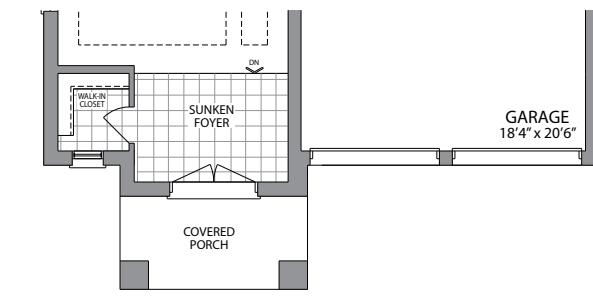

42'

THE ARCHWOOD | 3050 SQ. FT.
ELEVATION 3

WHITBY
MEADOWS

Artist's Concept

Artist's Concept

PARADISE
DEVELOPMENTS®

THE ARCHWOOD | 3050 SQ. FT.
ELEVATION 2

42'

THE ARCHWOOD

3050 SQ. FT.

ELEVATION 3

ELEVATION 2

GROUND FLOOR ELEVATION 3

SECOND FLOOR ELEVATION 3

OPT. SECOND FLOOR W/5 BEDROOMS ELEVATION 3

OPT. SECOND FLOOR W/5 BEDROOMS ELEVATION 2

OPT. GROUND FLOOR W/IN LAW SUITE

SECOND FLOOR ELEVATION 2

GROUND FLOOR ELEVATION 2

BASEMENT ELEVATION 3

BASEMENT ELEVATION 2