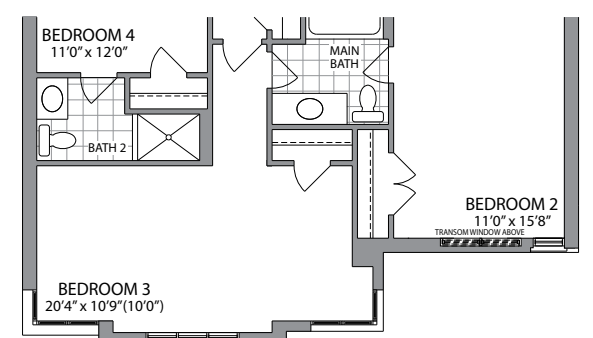

42'

THE ARCHWOOD | 3050 SQ. FT.
ELEVATION 3

WHITBY
MEADOWS

Artist's Concept

Artist's Concept

PARADISE
DEVELOPMENTS®

THE ARCHWOOD | 3050 SQ. FT.
ELEVATION 2

42'

THE ARCHWOOD

3050 SQ. FT.

ELEVATION 3

ELEVATION 2

GROUND FLOOR ELEVATION 3

SECOND FLOOR ELEVATION 3

OPT. SECOND FLOOR W/5 BEDROOMS ELEVATION 3

OPT. SECOND FLOOR W/5 BEDROOMS ELEVATION 2

OPT. GROUND FLOOR W/IN LAW SUITE

SECOND FLOOR ELEVATION 2

GROUND FLOOR ELEVATION 2

BASEMENT ELEVATION 3

BASEMENT ELEVATION 2