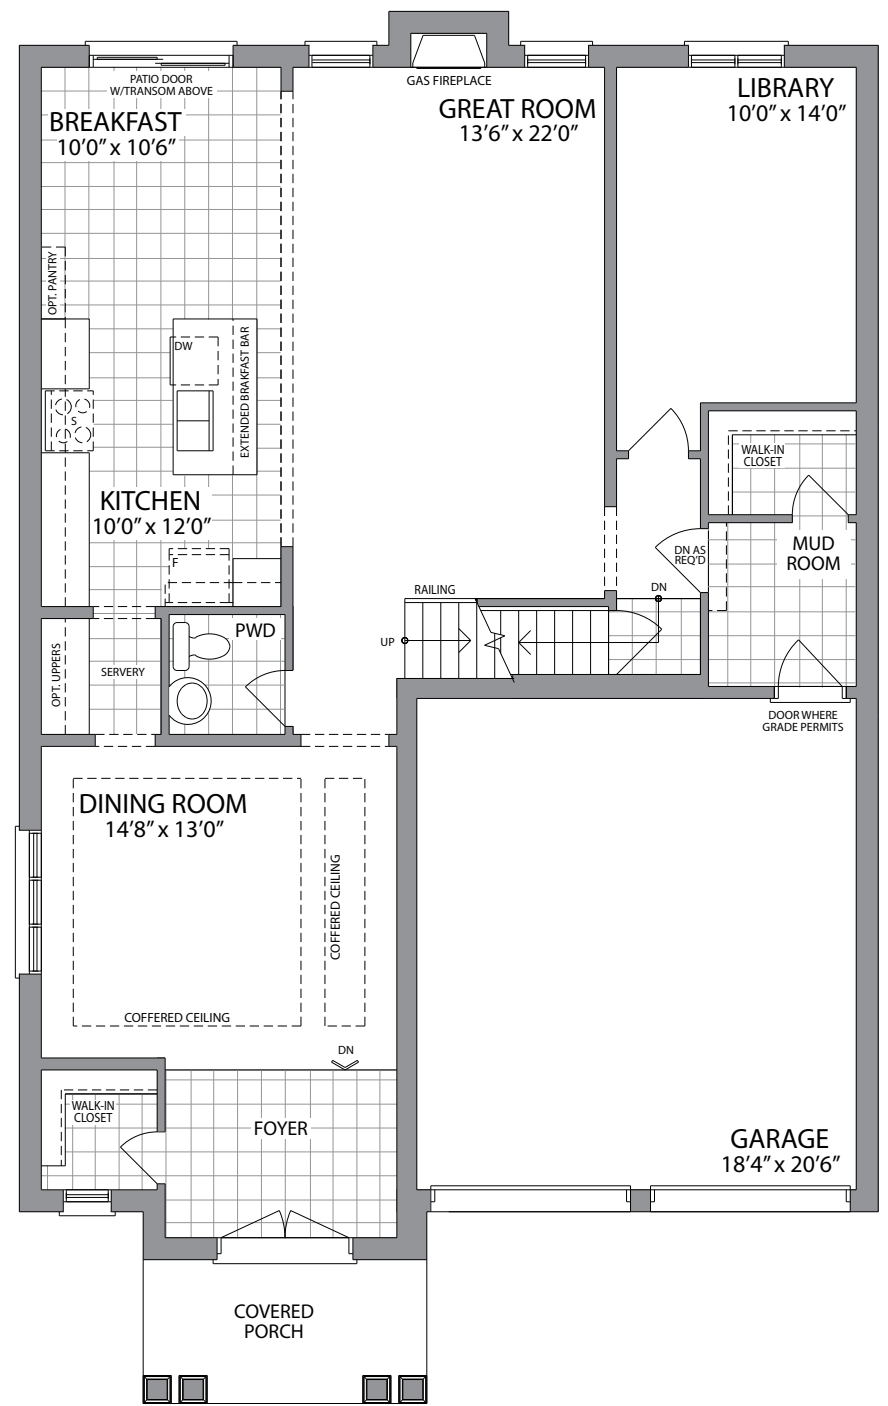

42'

THE ARCHWOOD | 3050 SQ. FT.
ELEVATION 3

WHITBY
MEADOWS

Artist's Concept

Artist's Concept

PARADISE
DEVELOPMENTS®

THE ARCHWOOD | 3050 SQ. FT.
ELEVATION 2

42'

THE ARCHWOOD

3050 SQ. FT.

ELEVATION 3

ELEVATION 2

GROUND FLOOR ELEVATION 3

SECOND FLOOR ELEVATION 3

OPT. SECOND FLOOR W/5 BEDROOMS ELEVATION 3

OPT. SECOND FLOOR W/5 BEDROOMS ELEVATION 2

OPT. GROUND FLOOR W/IN LAW SUITE

SECOND FLOOR ELEVATION 2

GROUND FLOOR ELEVATION 2

BASEMENT ELEVATION 3

BASEMENT ELEVATION 2