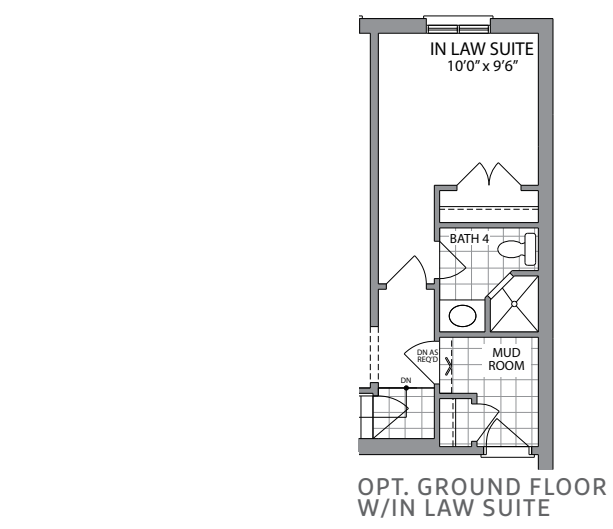

42'

THE ARCHWOOD | 3050 SQ. FT.
ELEVATION 3

WHITBY
MEADOWS

Artist's Concept

Artist's Concept

PARADISE
DEVELOPMENTS®

THE ARCHWOOD | 3050 SQ. FT.
ELEVATION 2

42'

THE ARCHWOOD

3050 SQ. FT.

ELEVATION 3

ELEVATION 2

GROUND FLOOR ELEVATION 3

SECOND FLOOR ELEVATION 3

OPT. SECOND FLOOR W/5 BEDROOMS ELEVATION 3

OPT. SECOND FLOOR W/5 BEDROOMS ELEVATION 2

OPT. GROUND FLOOR W/IN LAW SUITE

SECOND FLOOR ELEVATION 2

GROUND FLOOR ELEVATION 2

BASEMENT ELEVATION 3

BASEMENT ELEVATION 2