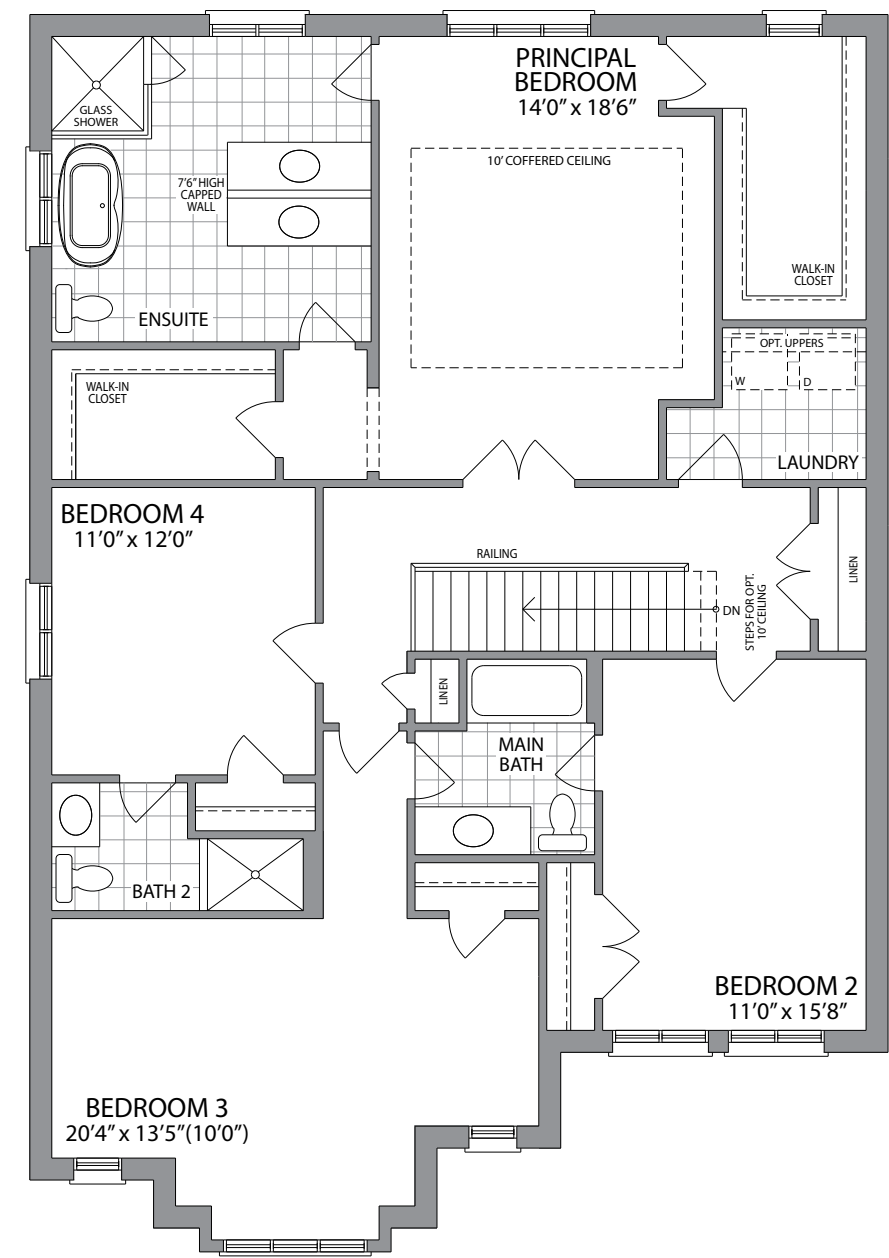

42'

THE ARCHWOOD | 3050 SQ. FT.
ELEVATION 3

WHITBY
MEADOWS

Artist's Concept

Artist's Concept

PARADISE
DEVELOPMENTS®

THE ARCHWOOD | 3050 SQ. FT.
ELEVATION 2

42'

THE ARCHWOOD

3050 SQ. FT.

ELEVATION 3

ELEVATION 2

GROUND FLOOR ELEVATION 3

SECOND FLOOR ELEVATION 3

OPT. SECOND FLOOR W/5 BEDROOMS ELEVATION 3

OPT. SECOND FLOOR W/5 BEDROOMS ELEVATION 2

OPT. GROUND FLOOR W/IN LAW SUITE

SECOND FLOOR ELEVATION 2

GROUND FLOOR ELEVATION 2

BASEMENT ELEVATION 3

BASEMENT ELEVATION 2