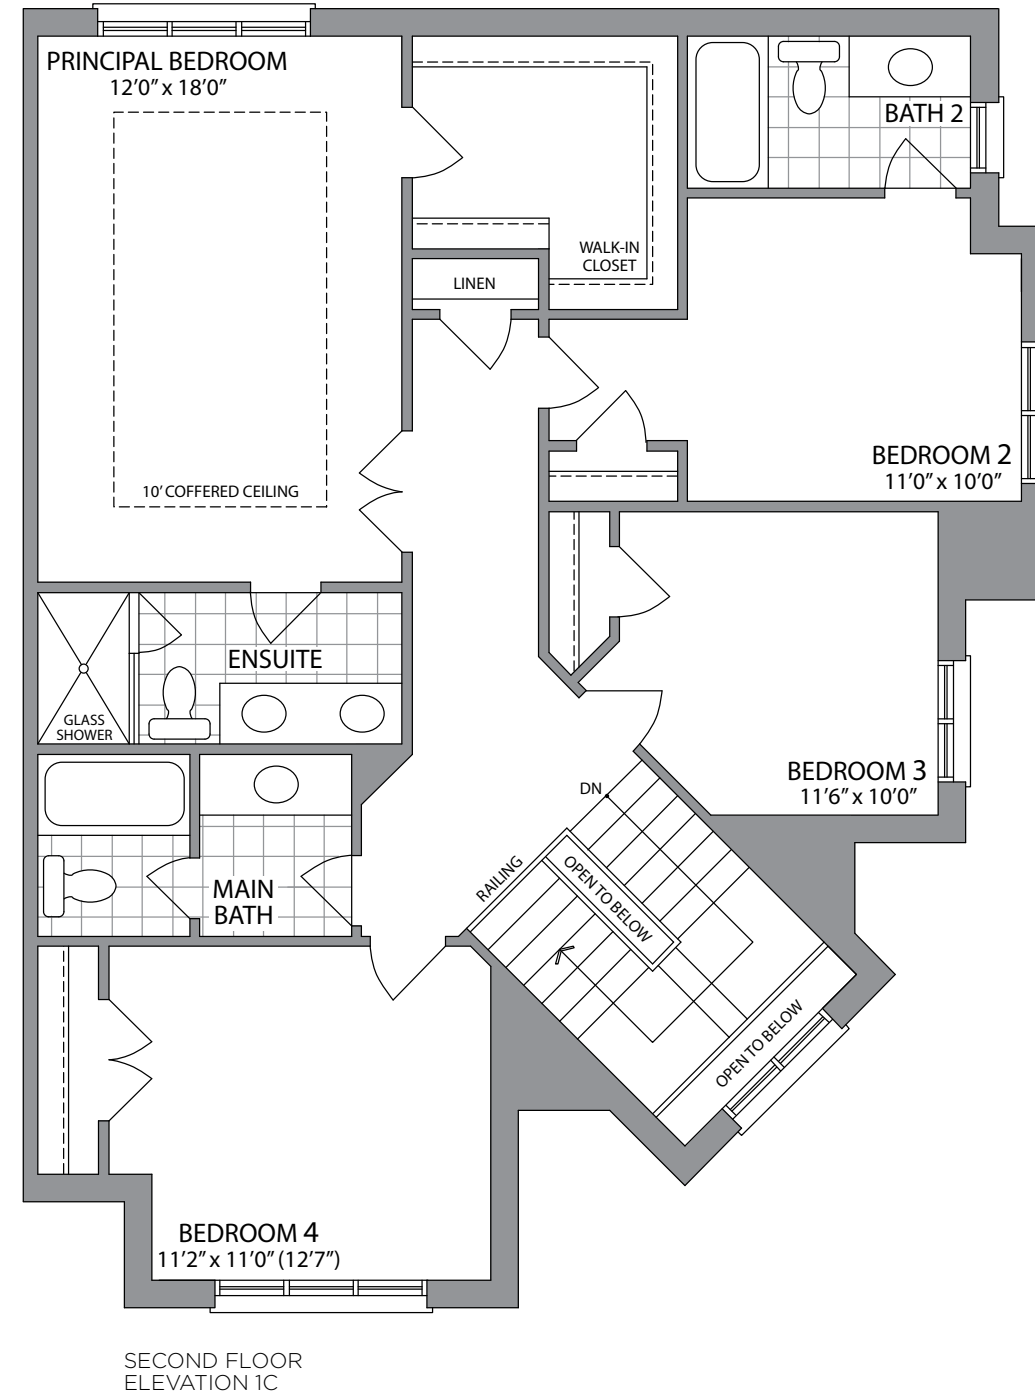

ARTIST'S CONCEPT

THE ZENDAYA 2475 SQ. FT.

ELEVATION 1C

# THE ZENDAYA 2475 SQ. FT. BLOCK 2, UNIT 3

## 20' STREET TOWNHOMES