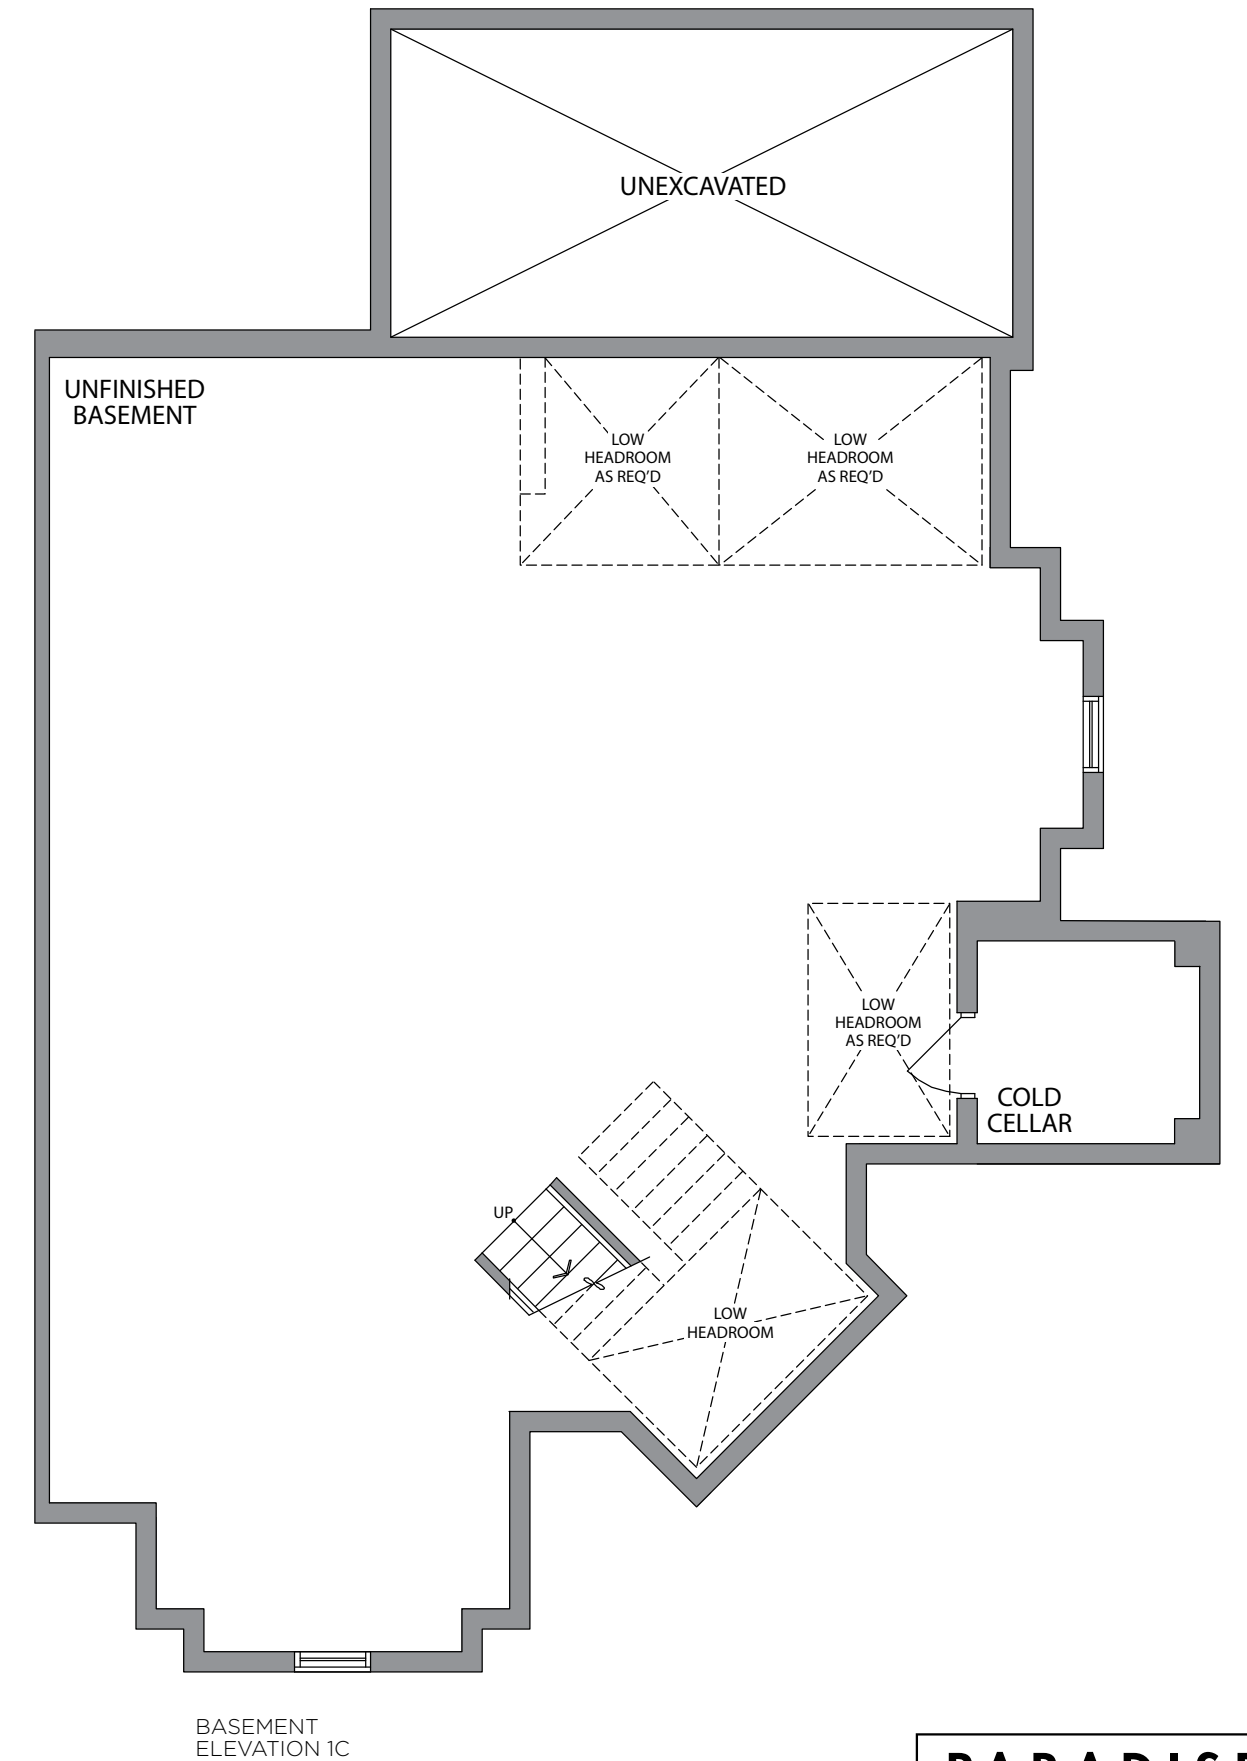

ARTIST'S CONCEPT

THE ZENDAYA 2475 SQ. FT.

ELEVATION 1C

# THE ZENDAYA 2475 SQ. FT. BLOCK 2, UNIT 3

## 20' STREET TOWNHOMES