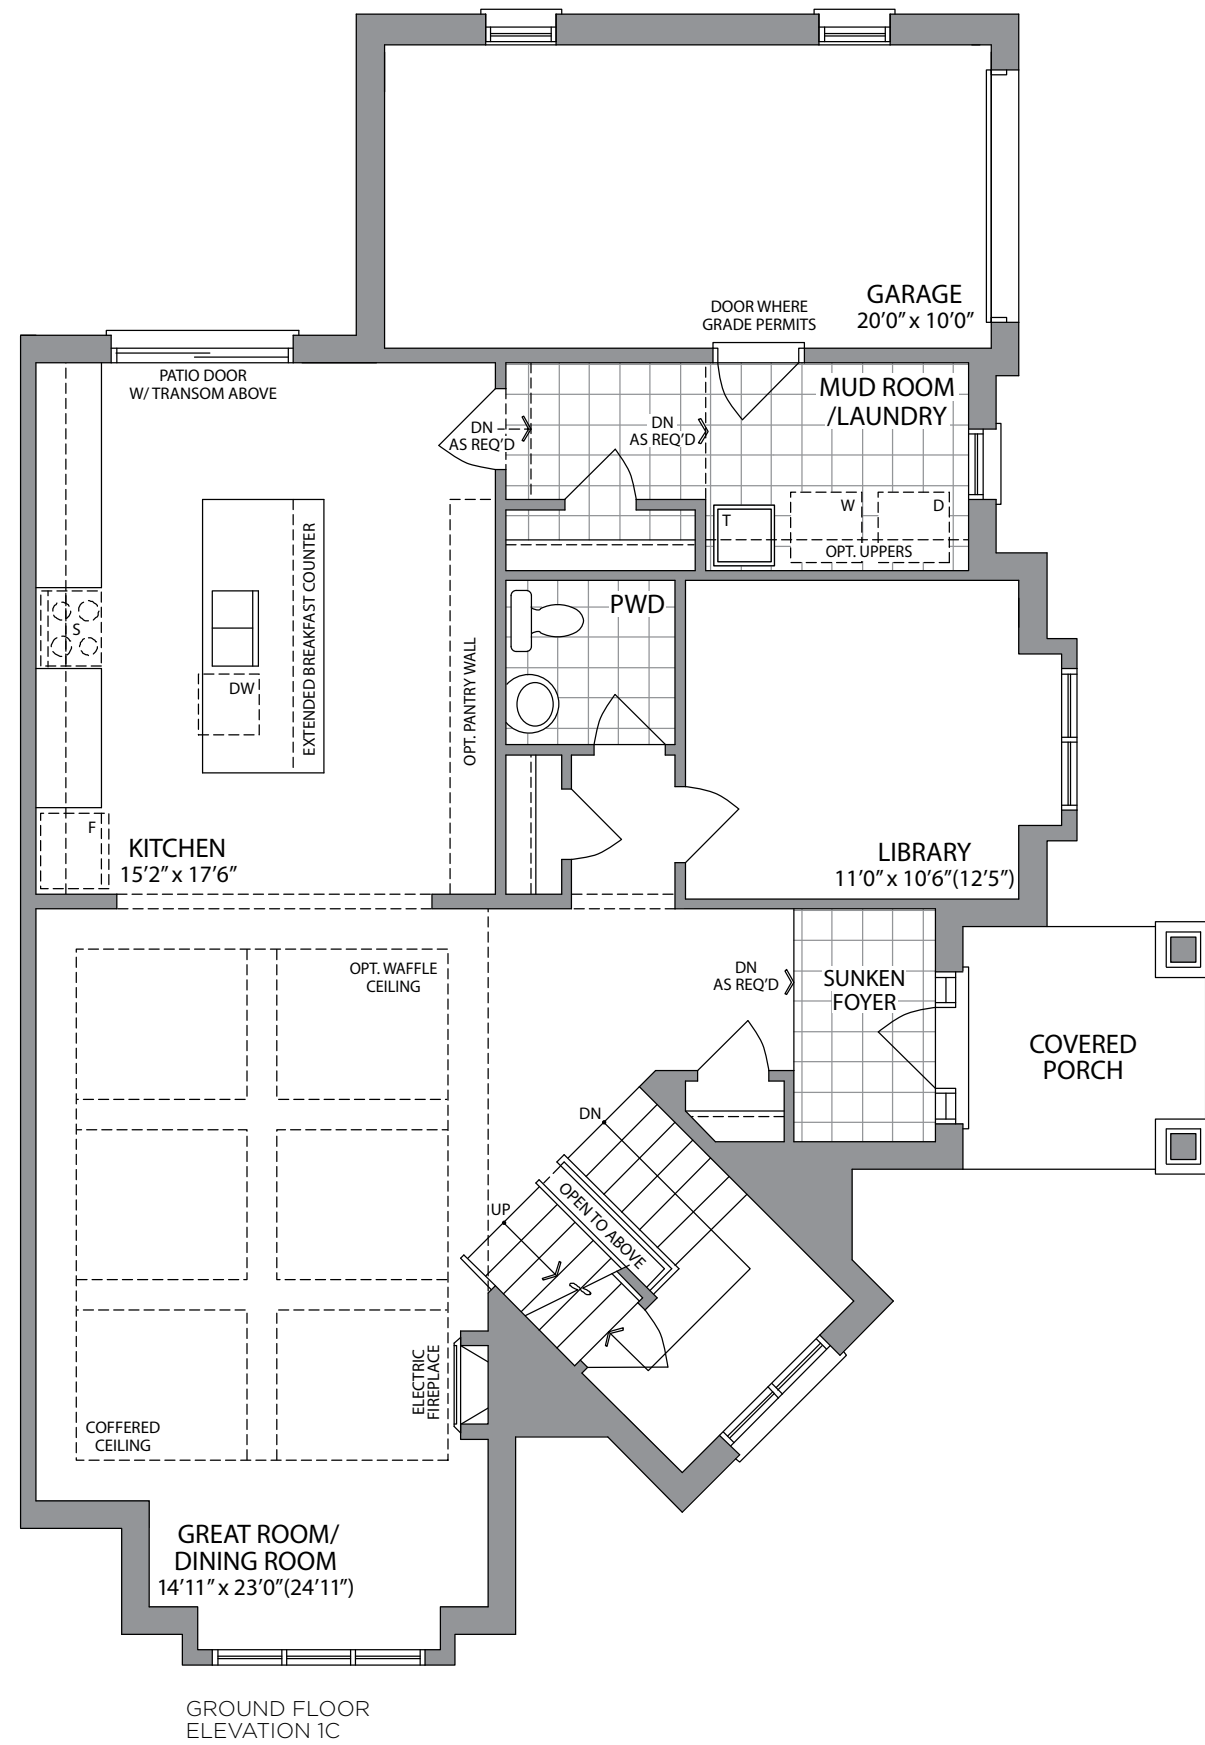

ARTIST'S CONCEPT

THE ZENDAYA 2475 SQ. FT.

ELEVATION 1C

# THE ZENDAYA 2475 SQ. FT. BLOCK 2, UNIT 3

## 20' STREET TOWNHOMES