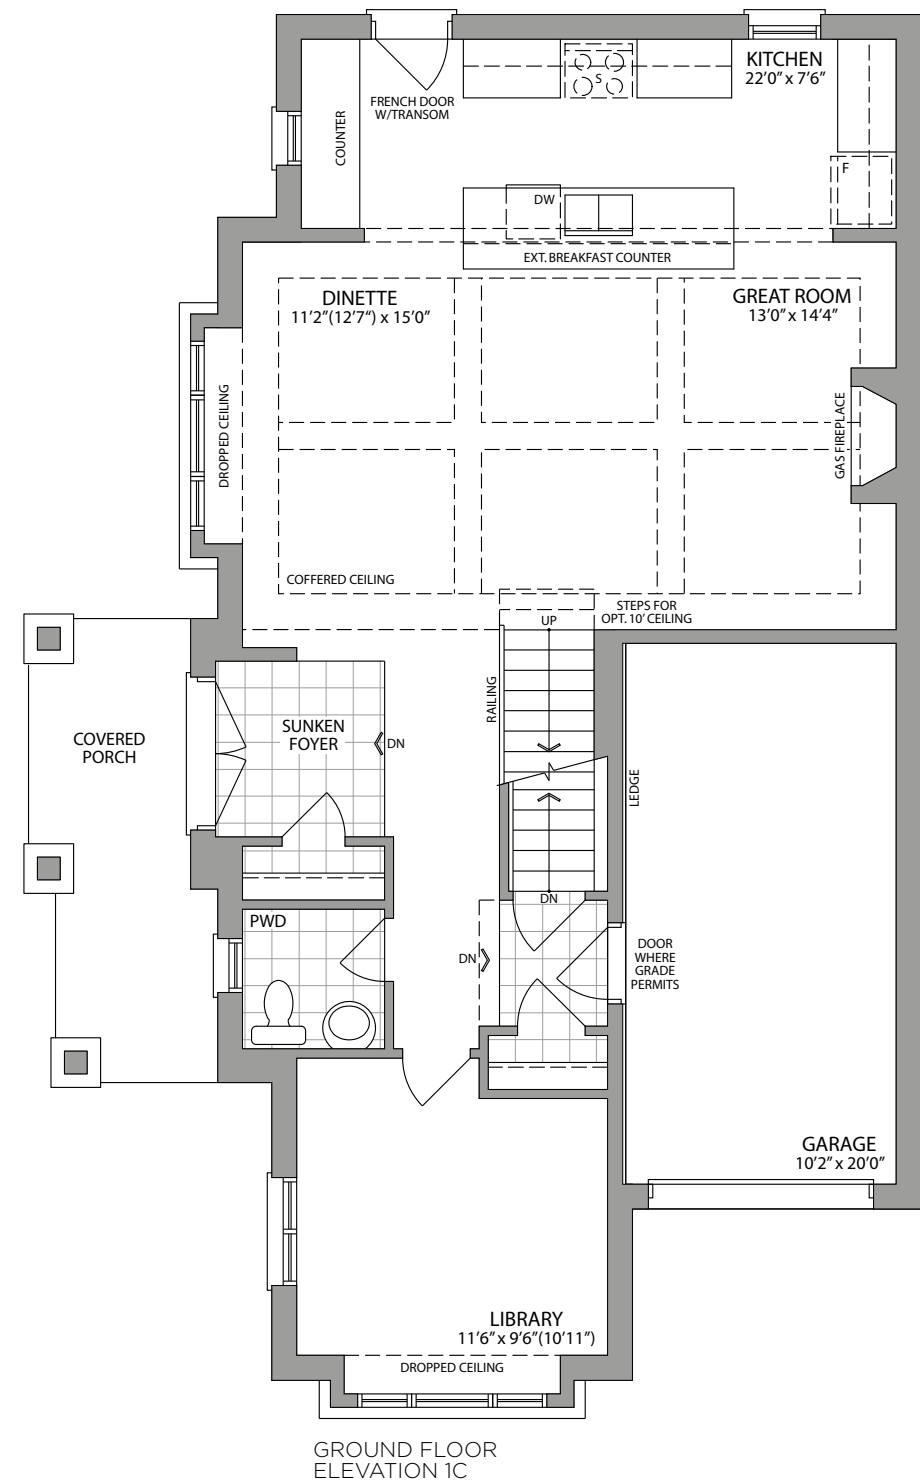

ARTIST'S CONCEPT

THE PARISA

2180 SQ. FT.  
ELEVATION 1C

ARTIST'S CONCEPT

THE PARISA

2180 SQ. FT.  
ELEVATION 2C

# THE PARISA 2180 SQ. FT.

30' DETACHED HOMES

Plans and specifications are subject to change without notice. E. & O. E. Actual usable floor space may vary from the stated floor area. All renderings are artist's concept. (30P)