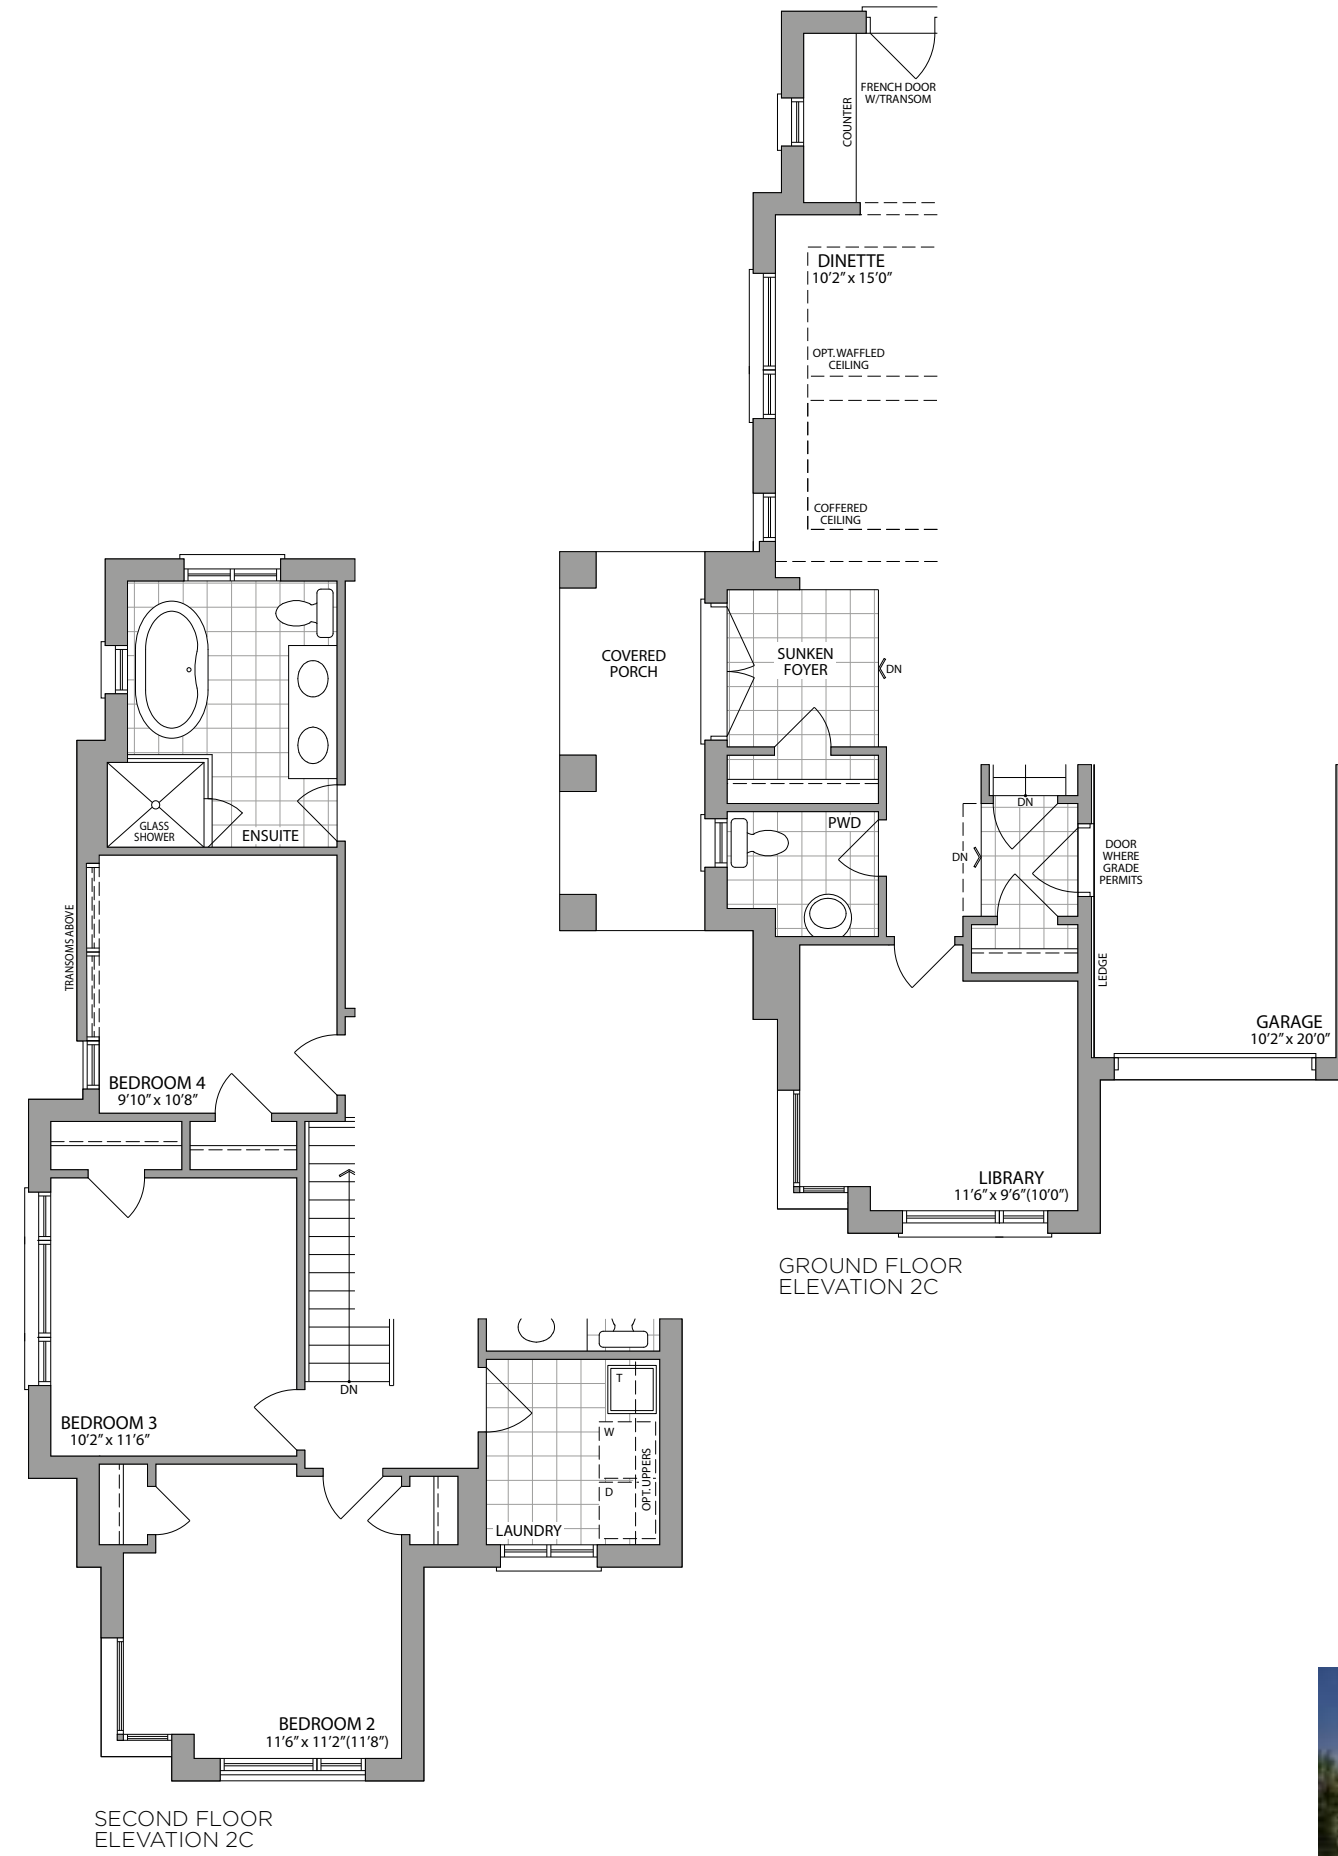

ARTIST'S CONCEPT

THE PARISA

2180 SQ. FT.  
ELEVATION 1C

ARTIST'S CONCEPT

THE PARISA

2180 SQ. FT.  
ELEVATION 2C

# THE PARISA 2180 SQ. FT.

30' DETACHED HOMES

Plans and specifications are subject to change without notice. E. & O. E. Actual usable floor space may vary from the stated floor area. All renderings are artist's concept. (30P)