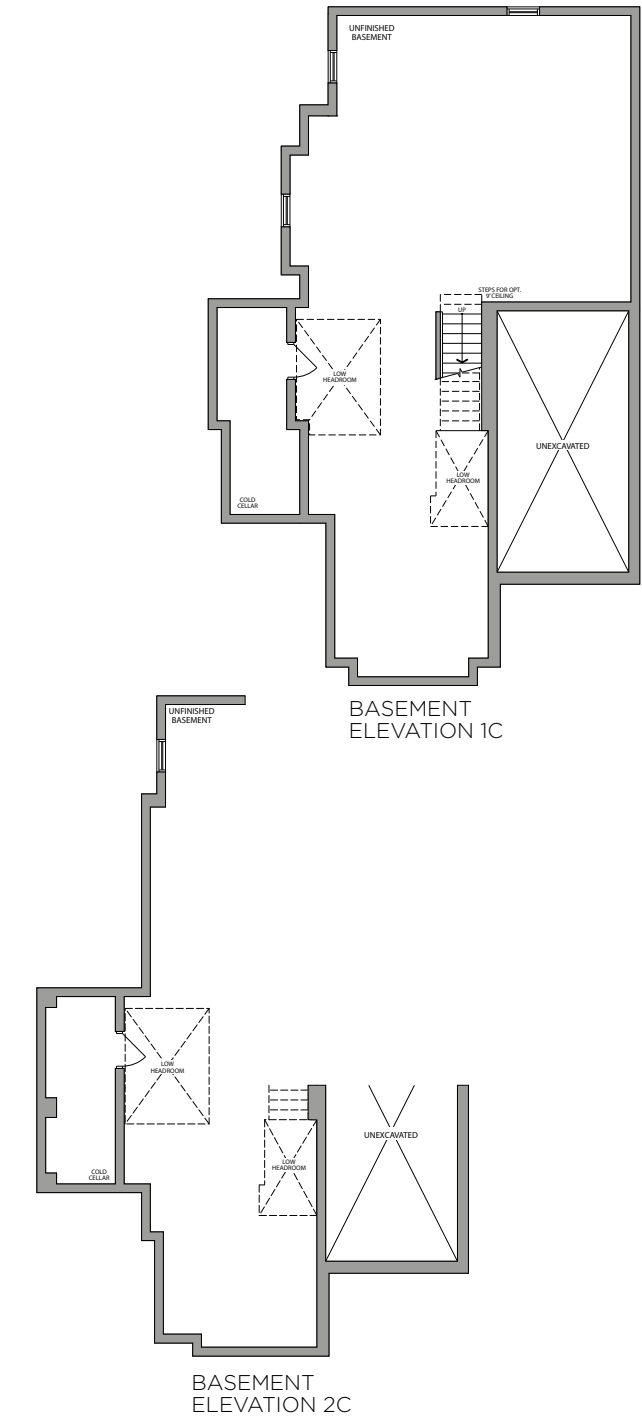

ARTIST'S CONCEPT

THE PARISA

2180 SQ. FT.  
ELEVATION 1C

ARTIST'S CONCEPT

THE PARISA

2180 SQ. FT.  
ELEVATION 2C

# THE PARISA 2180 SQ. FT.

30' DETACHED HOMES

Plans and specifications are subject to change without notice. E. & O. E. Actual usable floor space may vary from the stated floor area. All renderings are artist's concept. (30P)