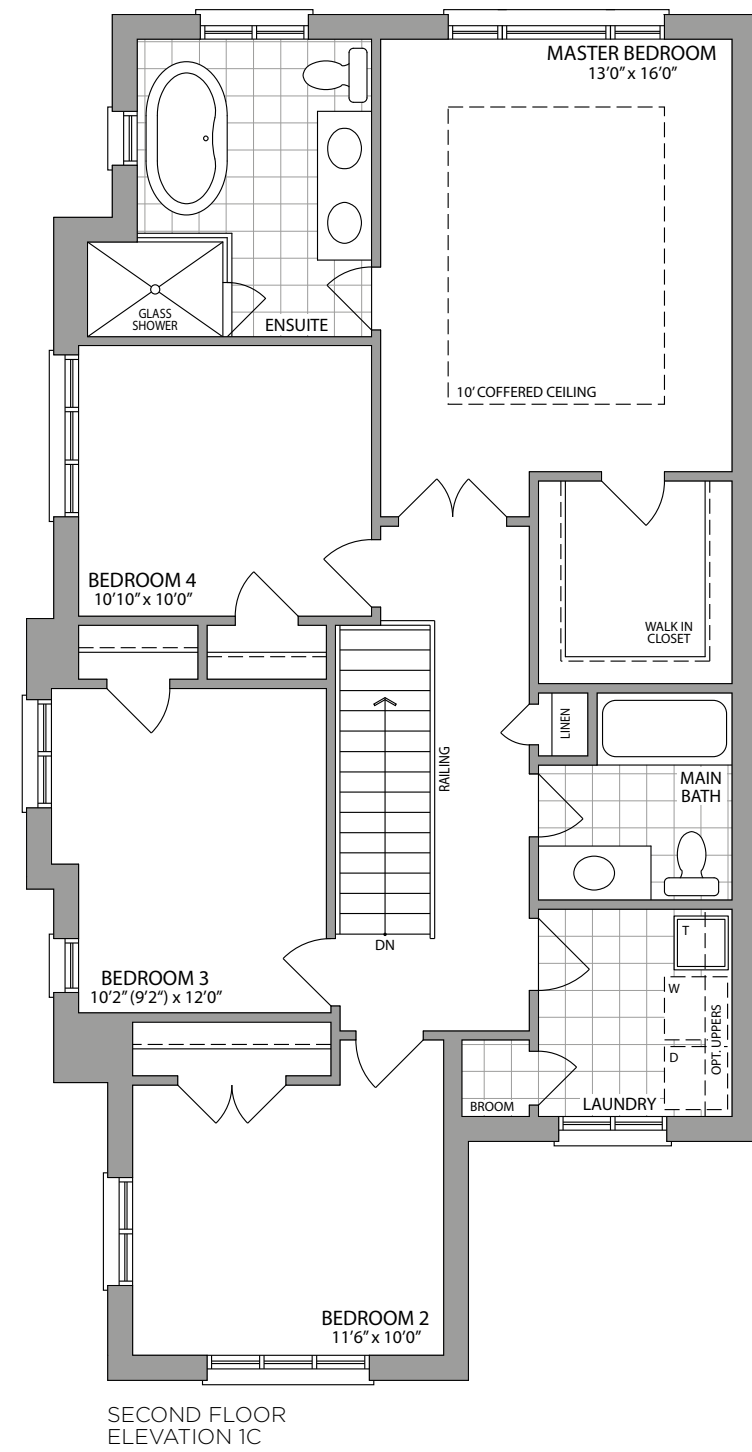

ARTIST'S CONCEPT

THE PARISA

2180 SQ. FT.  
ELEVATION 1C

ARTIST'S CONCEPT

THE PARISA

2180 SQ. FT.  
ELEVATION 2C

# THE PARISA 2180 SQ. FT.

30' DETACHED HOMES

Plans and specifications are subject to change without notice. E. & O. E. Actual usable floor space may vary from the stated floor area. All renderings are artist's concept. (30P)