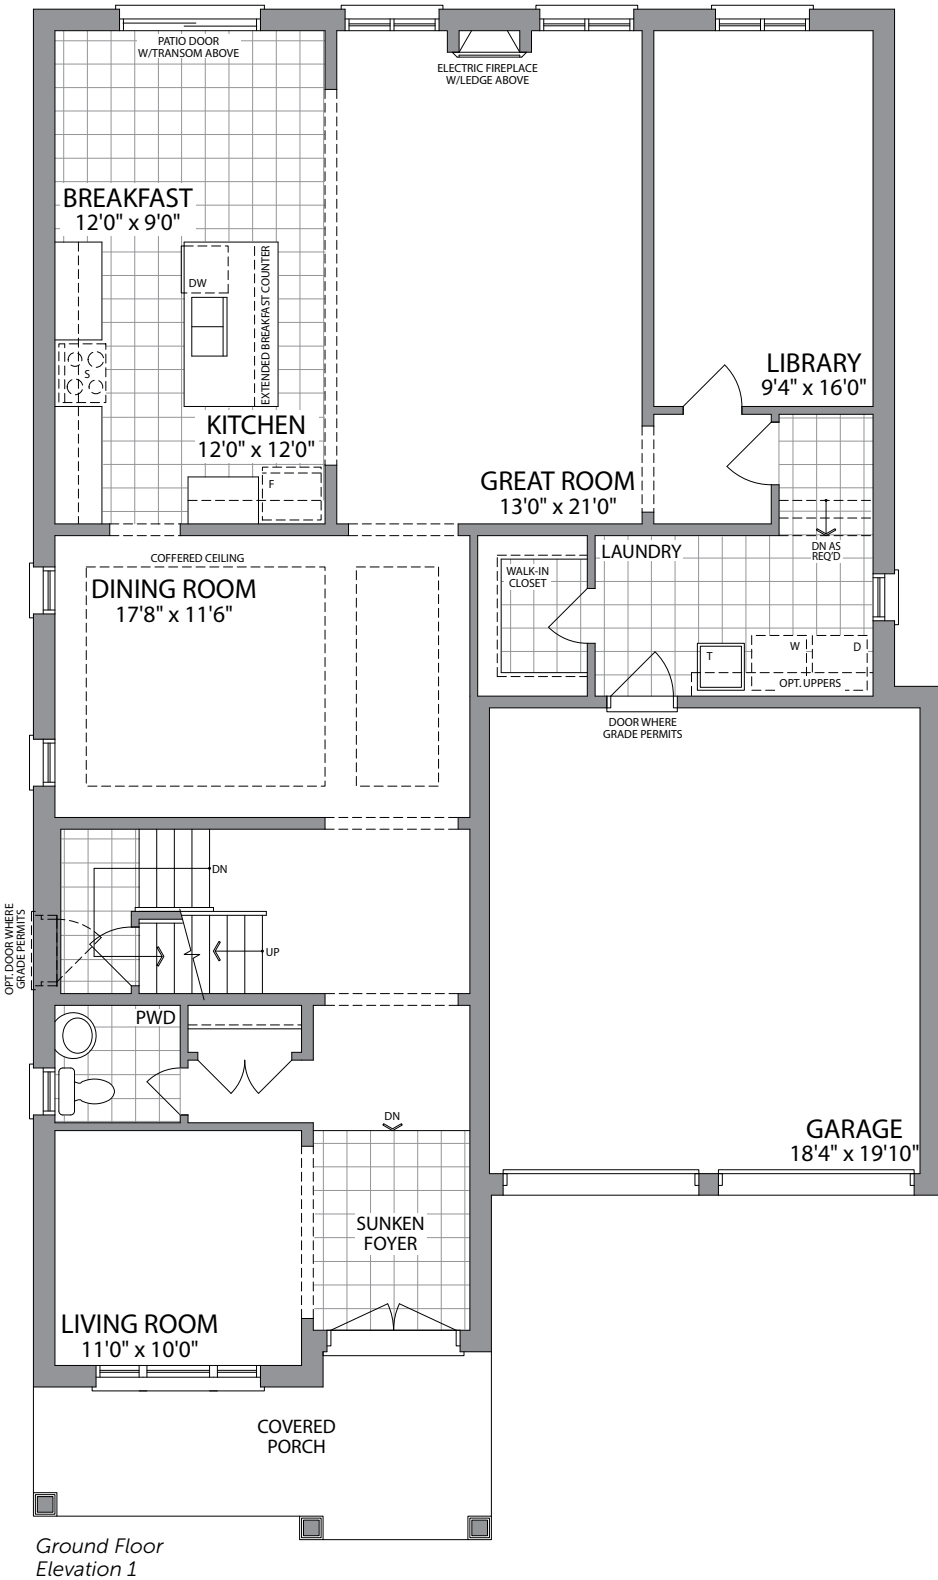

The Kenchester | 3600 sq. ft. | ELEVATION 1

The Kenchester | 3600 sq. ft. | ELEVATION 2

**HIGH POINT**  
IN UPPER MOUNT PLEASANT

**45'** DETACHED HOMES

**PARADISE**  
DEVELOPMENTS®

# The Kenchester | 3600 sq. ft.

**9' CEILINGS ON 1ST & 2ND FLOORS** **PARADISE** DEVELOPMENTS

Plans and specifications are subject to change without notice. E. & O. E. Actual usable floor space may vary from the stated floor area. All renderings are artist's concept. (45K)