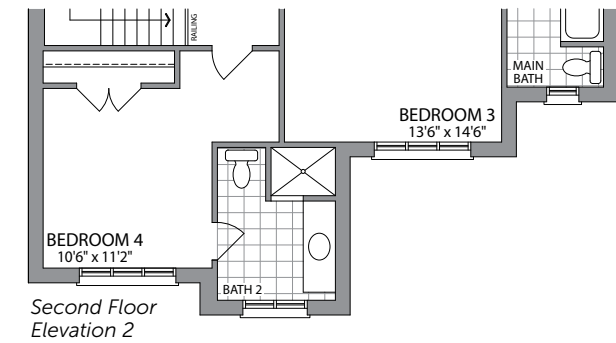

The Kenchester | 3600 sq. ft. | ELEVATION 1

The Kenchester | 3600 sq. ft. | ELEVATION 2

**HIGH POINT**  
IN UPPER MOUNT PLEASANT

**45'** DETACHED HOMES

**PARADISE**  
DEVELOPMENTS®

# The Kenchester | 3600 sq. ft.

**9' CEILINGS ON 1ST & 2ND FLOORS** **PARADISE** DEVELOPMENTS

Plans and specifications are subject to change without notice. E. & O. E. Actual usable floor space may vary from the stated floor area. All renderings are artist's concept. (45K)