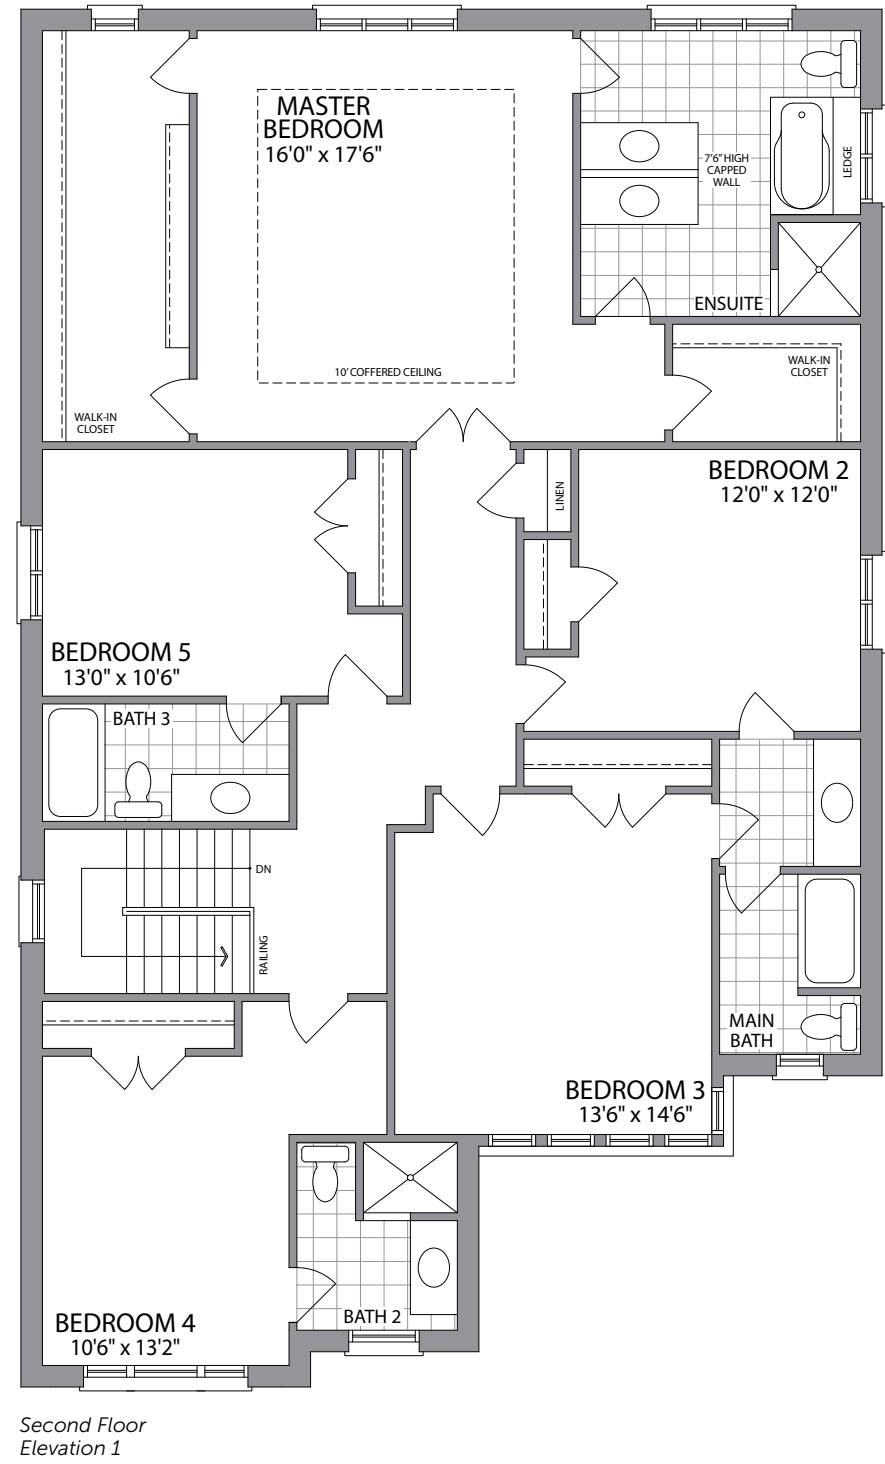

The Kenchester | 3600 sq. ft. | ELEVATION 1

The Kenchester | 3600 sq. ft. | ELEVATION 2

**HIGH POINT**  
IN UPPER MOUNT PLEASANT

**45'** DETACHED HOMES

**PARADISE**  
DEVELOPMENTS®

# The Kenchester | 3600 sq. ft.

**9' CEILINGS ON 1ST & 2ND FLOORS** **PARADISE** DEVELOPMENTS

Plans and specifications are subject to change without notice. E. & O. E. Actual usable floor space may vary from the stated floor area. All renderings are artist's concept. (45K)