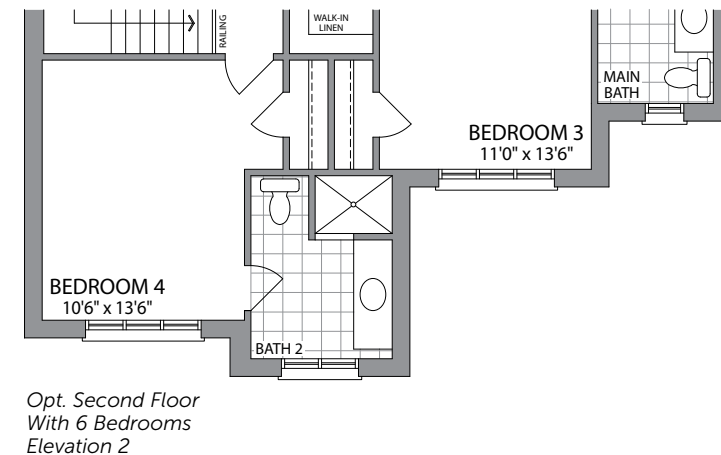

The Kenchester | 3600 sq. ft. | ELEVATION 1

The Kenchester | 3600 sq. ft. | ELEVATION 2

**HIGH POINT**  
IN UPPER MOUNT PLEASANT

**45'** DETACHED HOMES

**PARADISE**  
DEVELOPMENTS®

# The Kenchester | 3600 sq. ft.

**9' CEILINGS ON 1ST & 2ND FLOORS** **PARADISE** DEVELOPMENTS

Plans and specifications are subject to change without notice. E. & O. E. Actual usable floor space may vary from the stated floor area. All renderings are artist's concept. (45K)