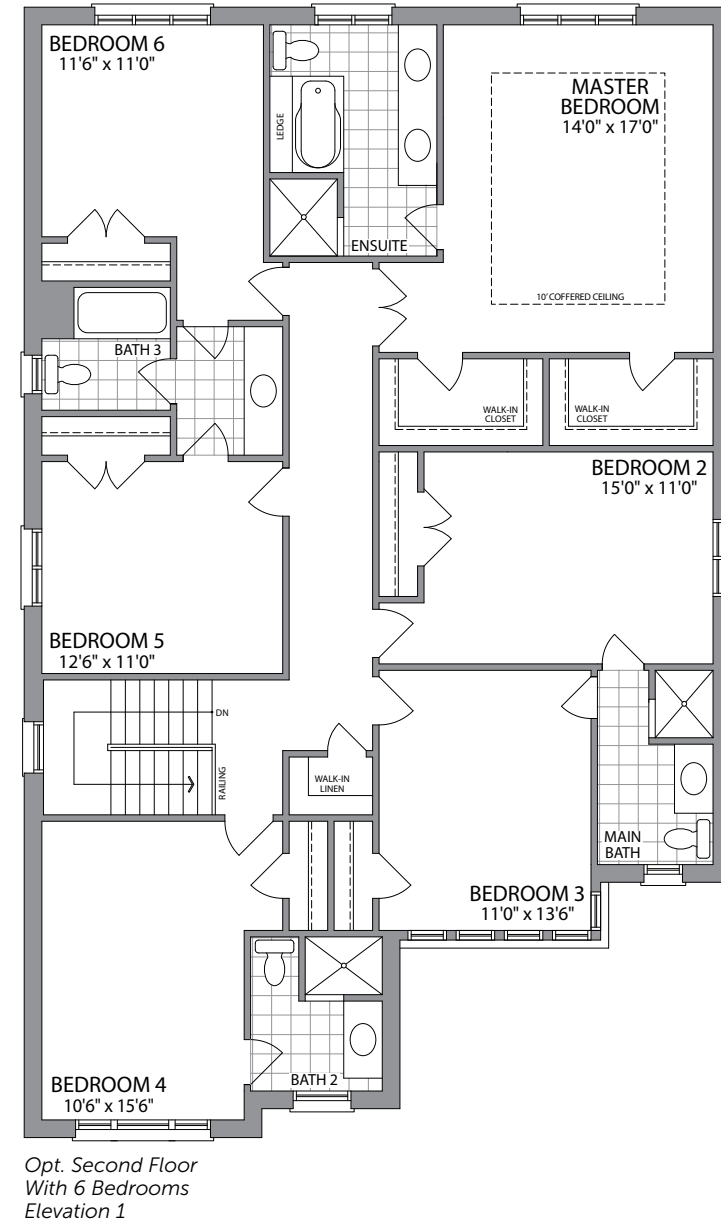

The Kenchester | 3600 sq. ft. | ELEVATION 1

The Kenchester | 3600 sq. ft. | ELEVATION 2

**HIGH POINT**  
IN UPPER MOUNT PLEASANT

**45'** DETACHED HOMES

**PARADISE**  
DEVELOPMENTS®

# The Kenchester | 3600 sq. ft.

**9' CEILINGS ON 1ST & 2ND FLOORS** **PARADISE** DEVELOPMENTS

Plans and specifications are subject to change without notice. E. & O. E. Actual usable floor space may vary from the stated floor area. All renderings are artist's concept. (45K)