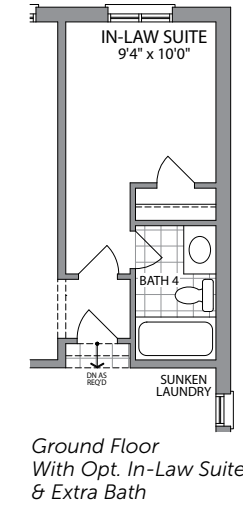

The Kenchester | 3600 sq. ft. | ELEVATION 1

The Kenchester | 3600 sq. ft. | ELEVATION 2

**HIGH POINT**  
IN UPPER MOUNT PLEASANT

**45'** DETACHED HOMES

**PARADISE**  
DEVELOPMENTS®

# The Kenchester | 3600 sq. ft.

**9' CEILINGS ON 1ST & 2ND FLOORS** **PARADISE** DEVELOPMENTS

Plans and specifications are subject to change without notice. E. & O. E. Actual usable floor space may vary from the stated floor area. All renderings are artist's concept. (45K)