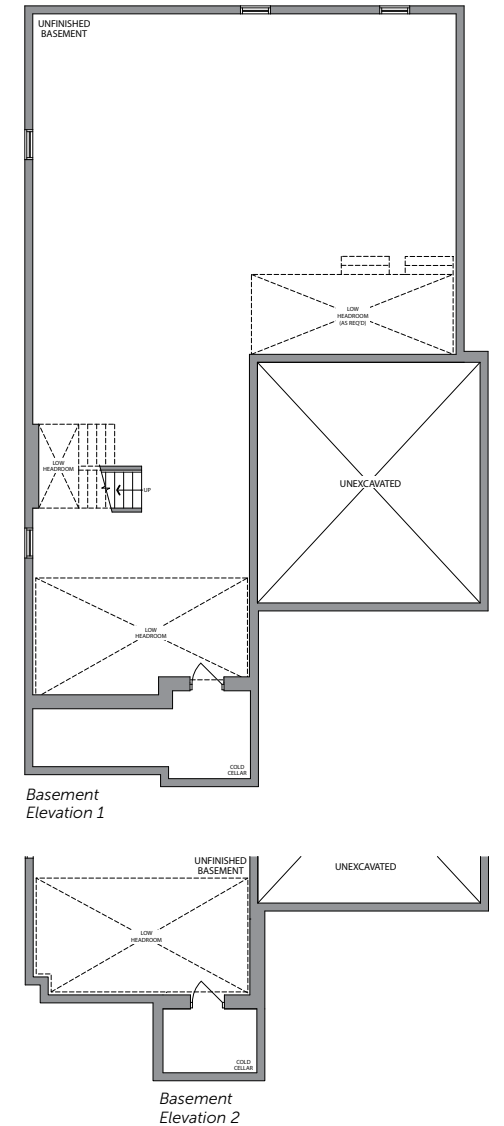

The Kenchester | 3600 sq. ft. | ELEVATION 1

The Kenchester | 3600 sq. ft. | ELEVATION 2

**HIGH POINT**  
IN UPPER MOUNT PLEASANT

**45'** DETACHED HOMES

**PARADISE**  
DEVELOPMENTS®

# The Kenchester | 3600 sq. ft.

**9' CEILINGS ON 1ST & 2ND FLOORS** **PARADISE** DEVELOPMENTS

Plans and specifications are subject to change without notice. E. & O. E. Actual usable floor space may vary from the stated floor area. All renderings are artist's concept. (45K)