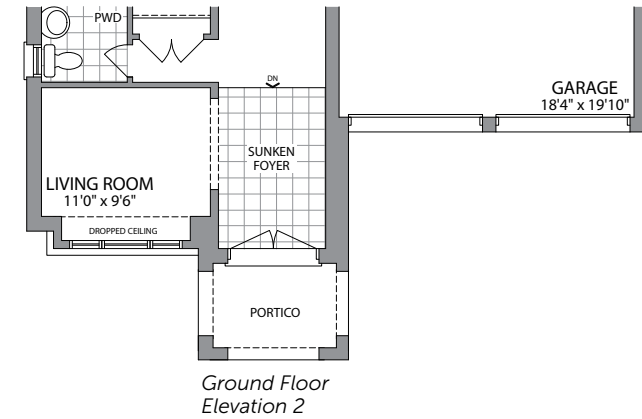

The Kenchester | 3600 sq. ft. | ELEVATION 1

The Kenchester | 3600 sq. ft. | ELEVATION 2

**HIGH POINT**  
IN UPPER MOUNT PLEASANT

**45'** DETACHED HOMES

**PARADISE**  
DEVELOPMENTS®

# The Kenchester | 3600 sq. ft.

**9' CEILINGS ON 1ST & 2ND FLOORS** **PARADISE** DEVELOPMENTS

Plans and specifications are subject to change without notice. E. & O. E. Actual usable floor space may vary from the stated floor area. All renderings are artist's concept. (45K)