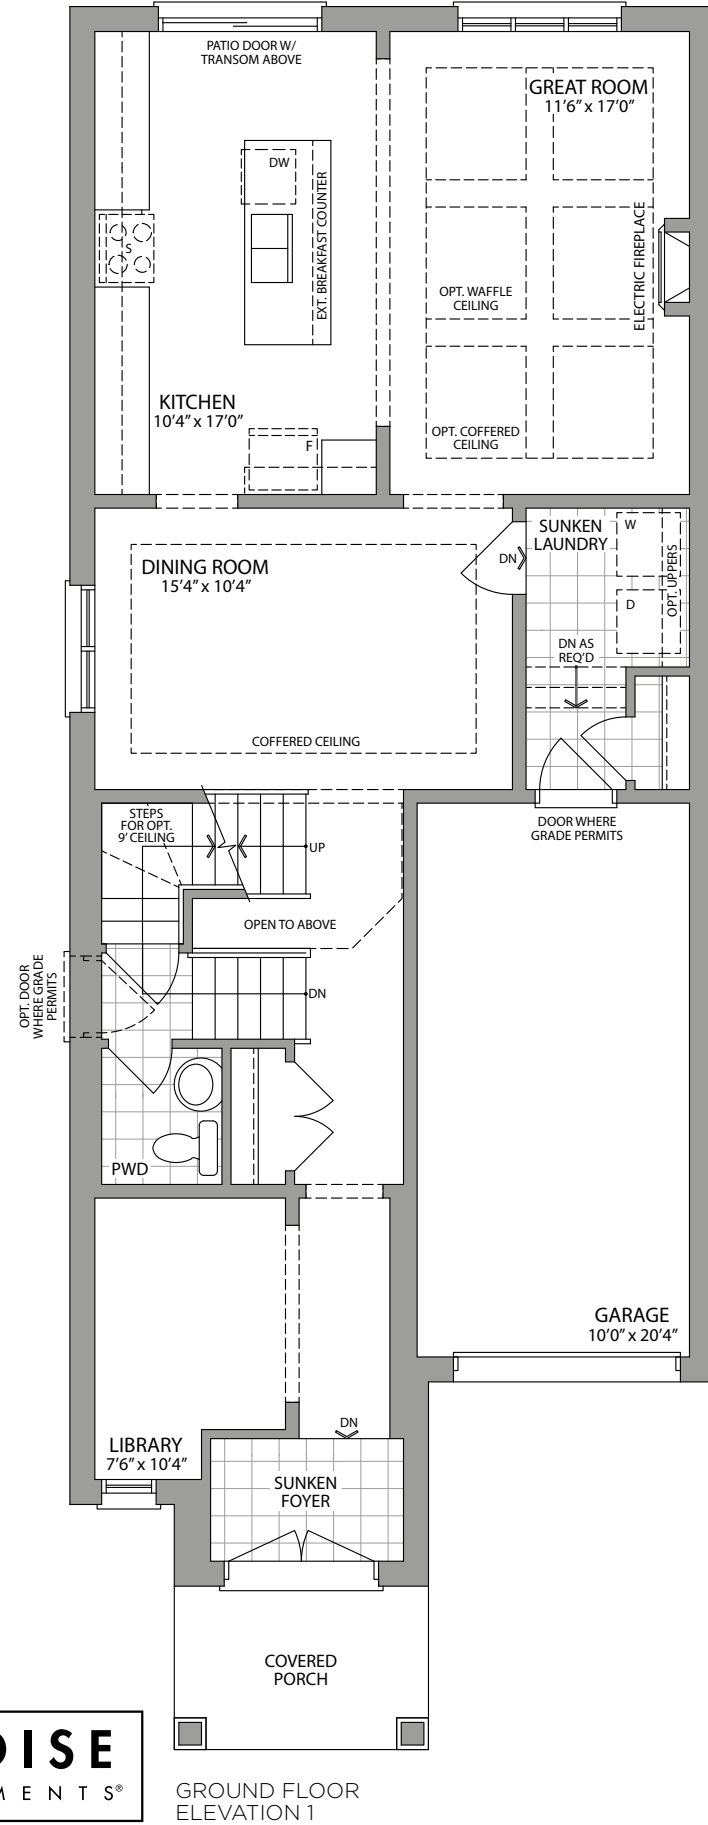

THE FRANCISCO

ELEVATION 1

2325 SQ.FT.

Artists Concept

30'

ELEVATION 2

2325 SQ.FT.

Artists Concept

SEATONVILLE
URBAN VILLAGE LIVING

THE FRANCISCO / 2325 SQ.FT.

30' LUXURY DETACHED HOMES

Plans and specifications are subject to change without notice. E. & O. E. Actual usable floor space may vary from the stated floor area. All renderings are artist's concept. (30F)