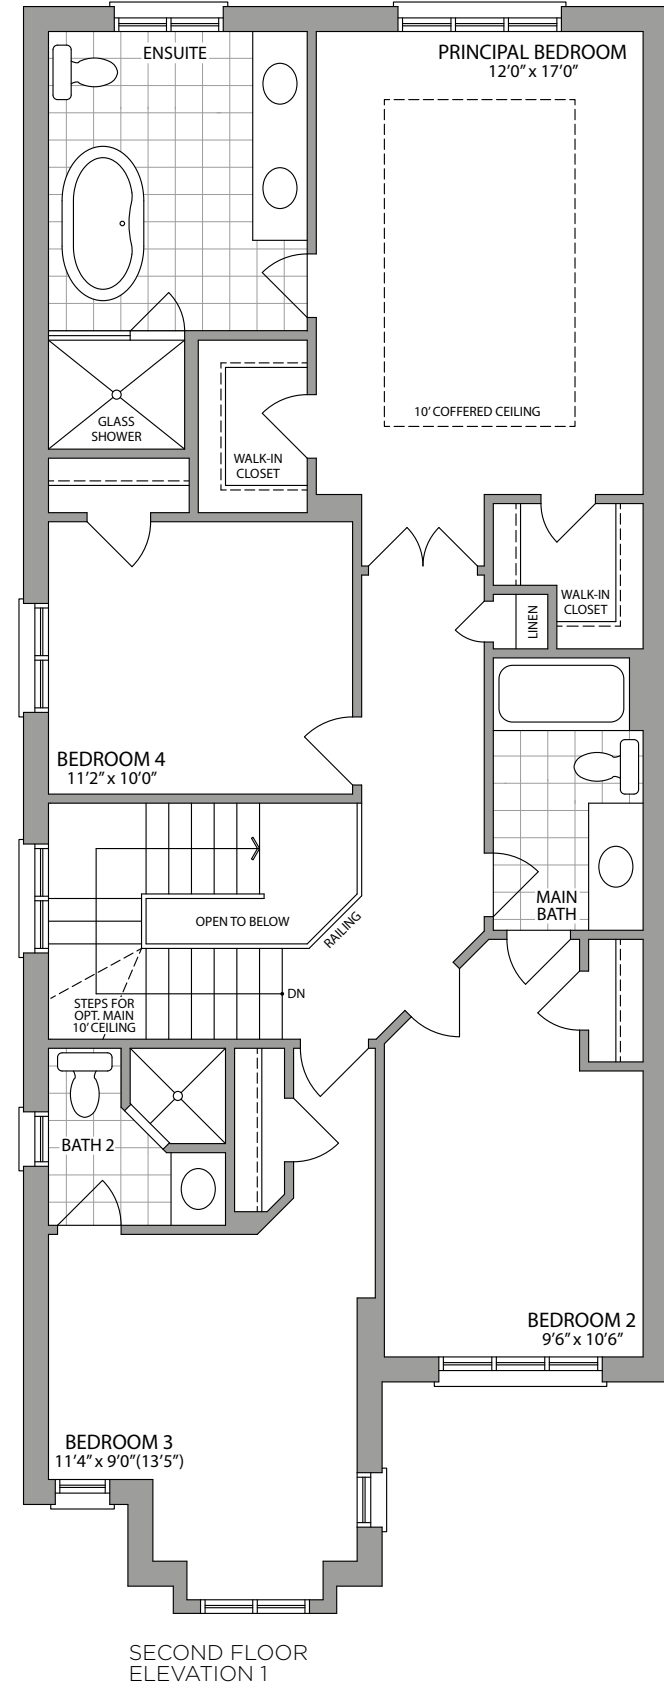

THE FRANCISCO

ELEVATION 1

2325 SQ.FT.

Artists Concept

30'

ELEVATION 2

2325 SQ.FT.

Artists Concept

SEATONVILLE
URBAN VILLAGE LIVING

THE FRANCISCO / 2325 SQ.FT.

30' LUXURY DETACHED HOMES

Plans and specifications are subject to change without notice. E. & O. E. Actual usable floor space may vary from the stated floor area. All renderings are artist's concept. (30F)