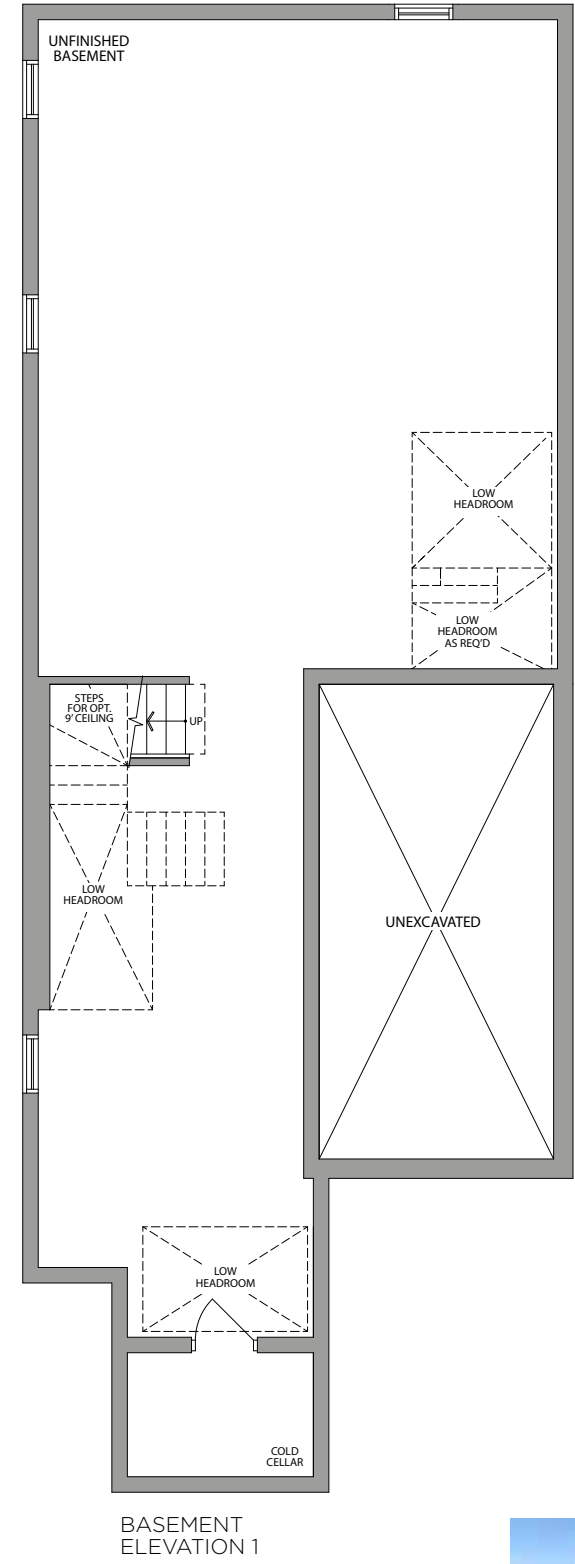

THE FRANCISCO

ELEVATION 1

2325 SQ.FT.

Artists Concept

30'

ELEVATION 2

2325 SQ.FT.

Artists Concept

SEATONVILLE
URBAN VILLAGE LIVING

THE FRANCISCO / 2325 SQ.FT.

30' LUXURY DETACHED HOMES

Plans and specifications are subject to change without notice. E. & O. E. Actual usable floor space may vary from the stated floor area. All renderings are artist's concept. (30F)