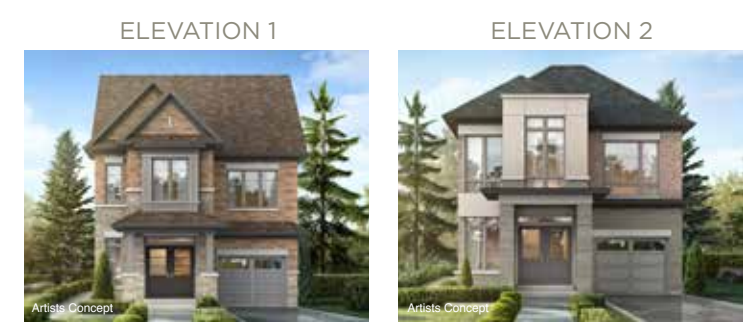

THE FRANCISCO

ELEVATION 1

2325 SQ.FT.

Artists Concept

30'

ELEVATION 2

2325 SQ.FT.

Artists Concept

SEATONVILLE
URBAN VILLAGE LIVING

THE FRANCISCO / 2325 SQ.FT.

30' LUXURY DETACHED HOMES

Plans and specifications are subject to change without notice. E. & O. E. Actual usable floor space may vary from the stated floor area. All renderings are artist's concept. (30F)