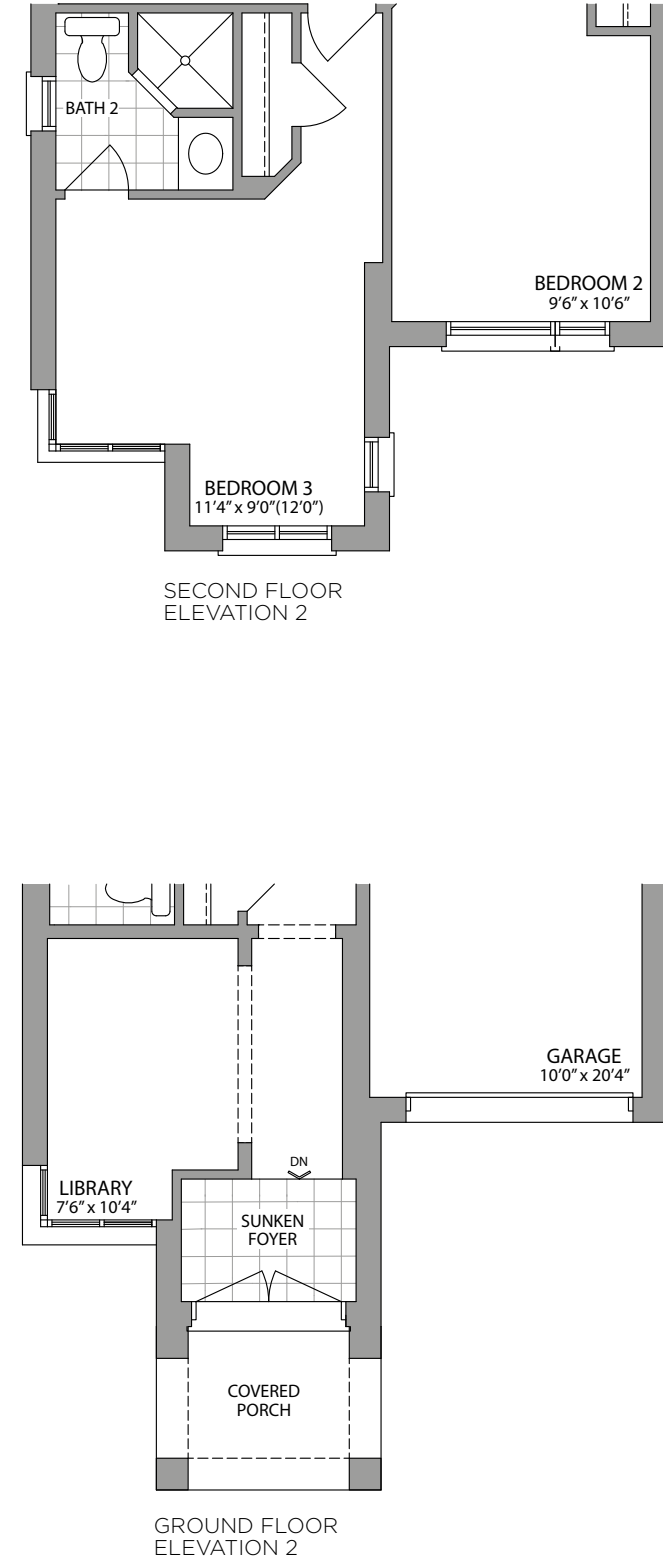

THE FRANCISCO

ELEVATION 1

2325 SQ.FT.

Artists Concept

30'

ELEVATION 2

2325 SQ.FT.

Artists Concept

SEATONVILLE
URBAN VILLAGE LIVING

THE FRANCISCO / 2325 SQ.FT.

30' LUXURY DETACHED HOMES

Plans and specifications are subject to change without notice. E. & O. E. Actual usable floor space may vary from the stated floor area. All renderings are artist's concept. (30F)