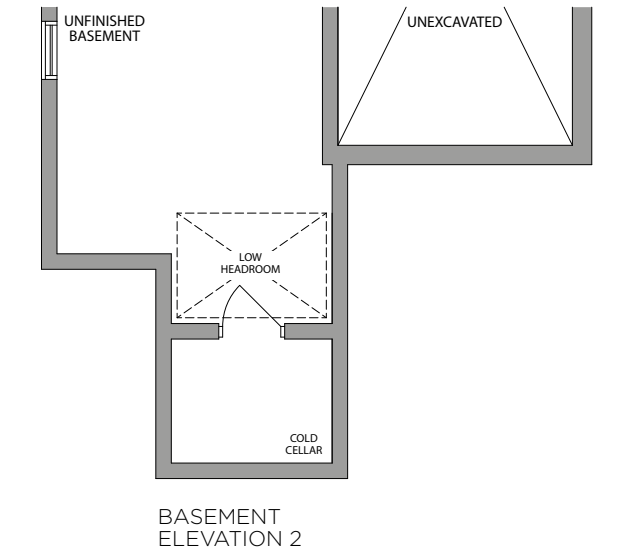

THE FRANCISCO

ELEVATION 1

2325 SQ.FT.

Artists Concept

30'

ELEVATION 2

2325 SQ.FT.

Artists Concept

SEATONVILLE
URBAN VILLAGE LIVING

THE FRANCISCO / 2325 SQ.FT.

30' LUXURY DETACHED HOMES

Plans and specifications are subject to change without notice. E. & O. E. Actual usable floor space may vary from the stated floor area. All renderings are artist's concept. (30F)