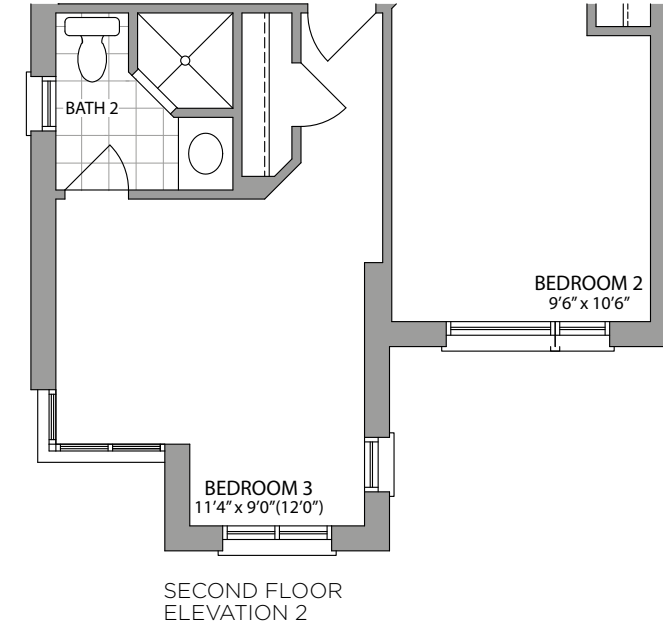

THE FRANCISCO

ELEVATION 1

2325 SQ.FT.

Artists Concept

30'

ELEVATION 2

2325 SQ.FT.

Artists Concept

SEATONVILLE
URBAN VILLAGE LIVING

THE FRANCISCO / 2325 SQ.FT.

30' LUXURY DETACHED HOMES

Plans and specifications are subject to change without notice. E. & O. E. Actual usable floor space may vary from the stated floor area. All renderings are artist's concept. (30F)