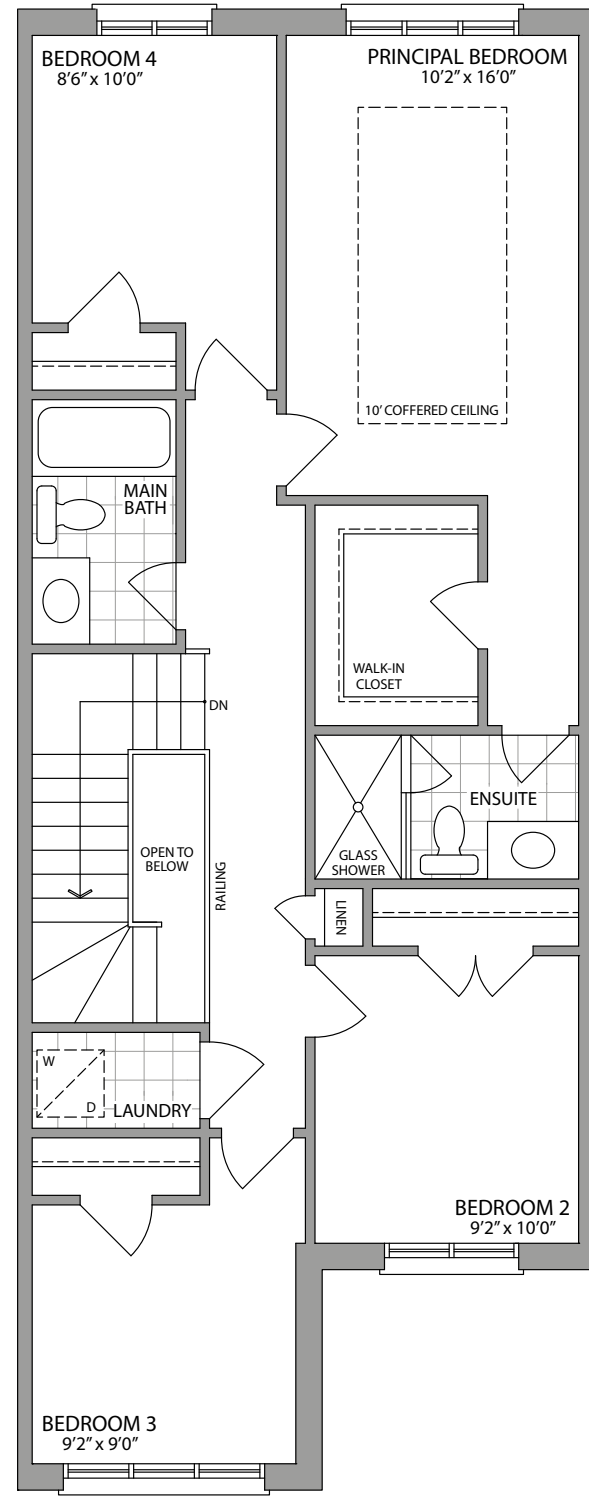

THE BOMBAY

ELEVATION 1

1710 SQ.FT.

Artists Concept

20'

ELEVATION 2

1710 SQ.FT.

Artists Concept

THE BOMBAY / 1710 SQ.FT.

20' LUXURY STREET TOWNHOMES

GROUND FLOOR ELEVATION 1

SECOND FLOOR ELEVATION 1

OPT. SECOND FLOOR W/4 BEDROOMS ELEVATION 1

SECOND FLOOR ELEVATION 2

GROUND FLOOR ELEVATION 2

OPT. SECOND FLOOR W/4 BEDROOMS ELEVATION 2

BASEMENT ELEVATION 1 & 2

ELEVATION 1

ELEVATION 2