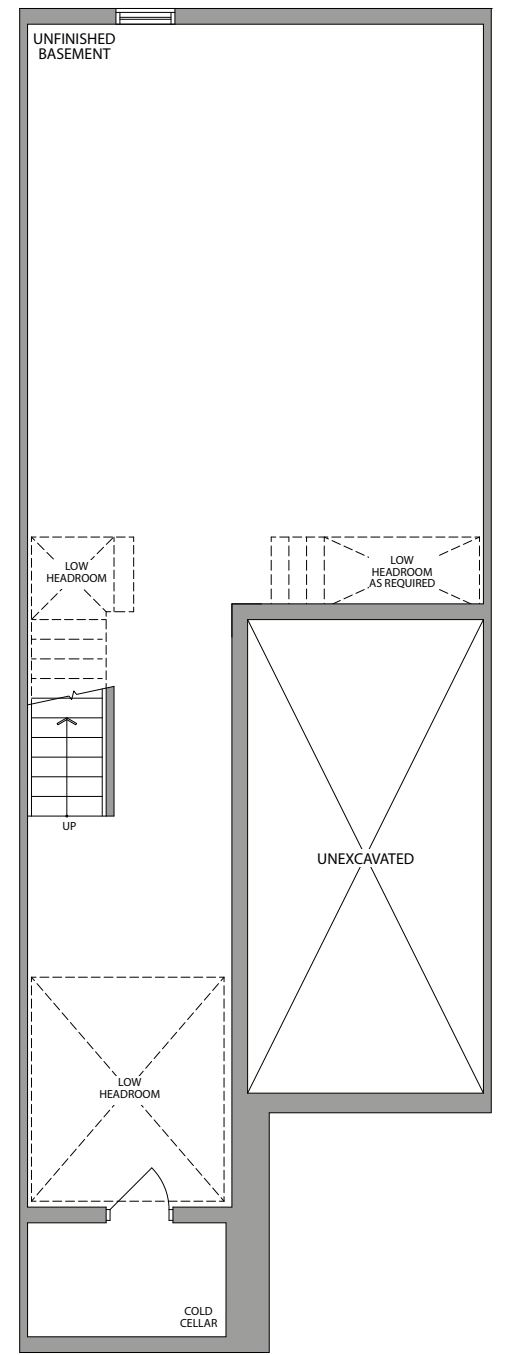

THE BOMBAY

ELEVATION 1

1710 SQ.FT.

Artists Concept

20'

ELEVATION 2

1710 SQ.FT.

Artists Concept

THE BOMBAY / 1710 SQ.FT.

20' LUXURY STREET TOWNHOMES

GROUND FLOOR ELEVATION 1

SECOND FLOOR ELEVATION 1

OPT. SECOND FLOOR W/4 BEDROOMS ELEVATION 1

SECOND FLOOR ELEVATION 2

GROUND FLOOR ELEVATION 2

OPT. SECOND FLOOR W/4 BEDROOMS ELEVATION 2

BASEMENT ELEVATION 1 & 2

ELEVATION 1

ELEVATION 2