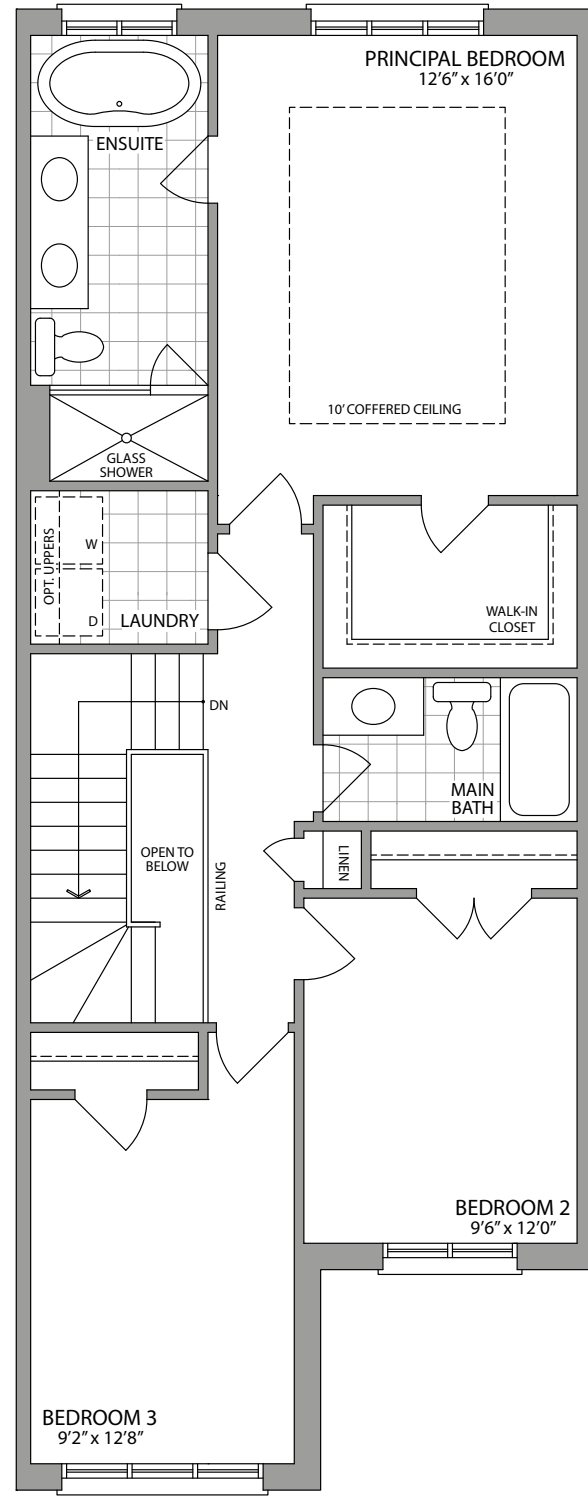

THE BOMBAY

ELEVATION 1

1710 SQ.FT.

Artists Concept

20'

ELEVATION 2

1710 SQ.FT.

Artists Concept

THE BOMBAY / 1710 SQ.FT.

20' LUXURY STREET TOWNHOMES

GROUND FLOOR ELEVATION 1

SECOND FLOOR ELEVATION 1

OPT. SECOND FLOOR W/4 BEDROOMS ELEVATION 1

SECOND FLOOR ELEVATION 2

GROUND FLOOR ELEVATION 2

OPT. SECOND FLOOR W/4 BEDROOMS ELEVATION 2

BASEMENT ELEVATION 1 & 2

ELEVATION 1

ELEVATION 2