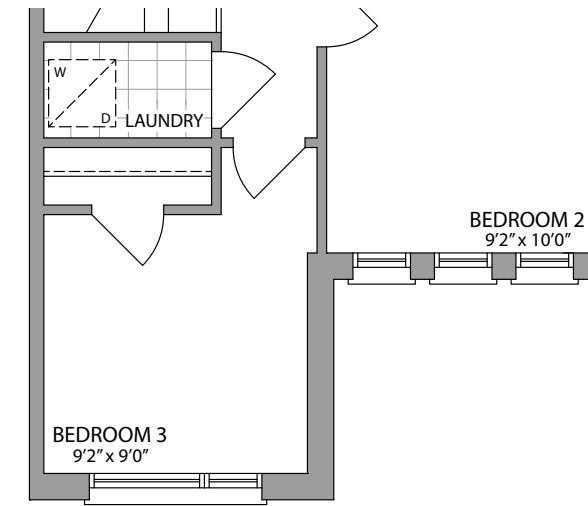

THE BOMBAY

ELEVATION 1

1710 SQ.FT.

Artists Concept

20'

ELEVATION 2

1710 SQ.FT.

Artists Concept

THE BOMBAY / 1710 SQ.FT.

20' LUXURY STREET TOWNHOMES

GROUND FLOOR ELEVATION 1

SECOND FLOOR ELEVATION 1

OPT. SECOND FLOOR W/4 BEDROOMS ELEVATION 1

SECOND FLOOR ELEVATION 2

GROUND FLOOR ELEVATION 2

OPT. SECOND FLOOR W/4 BEDROOMS ELEVATION 2

BASEMENT ELEVATION 1 & 2

ELEVATION 1

ELEVATION 2