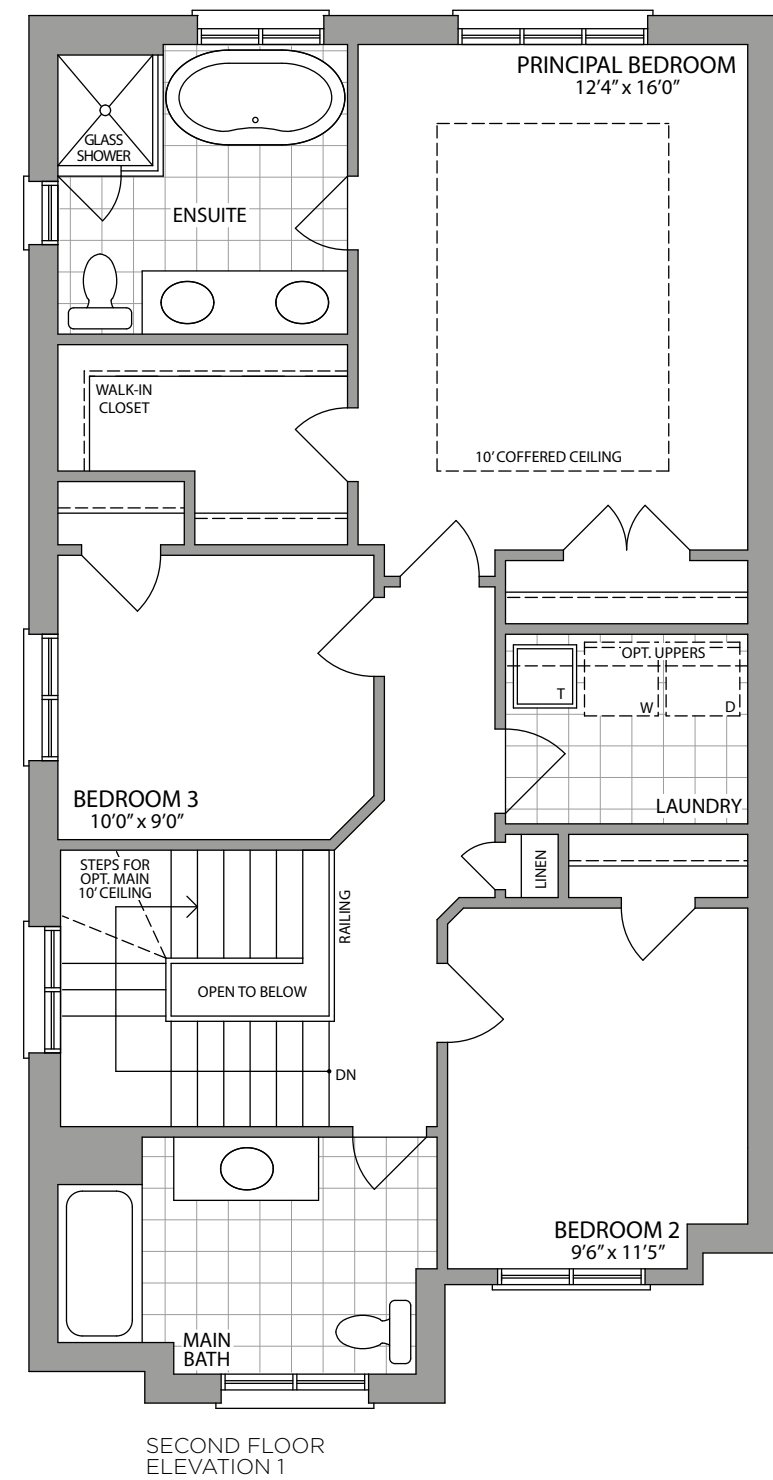

THE **AVERY**

ELEVATION 1

1820 SQ.FT.

30'

ELEVATION 2

1820 SQ.FT.

SEATONVILLE
URBAN VILLAGE LIVING

THE AVERY / 1820 SQ.FT.

30' LUXURY DETACHED HOMES

Plans and specifications are subject to change without notice. E. & O. E. Actual usable floor space may vary from the stated floor area. All renderings are artist's concept. (30A)