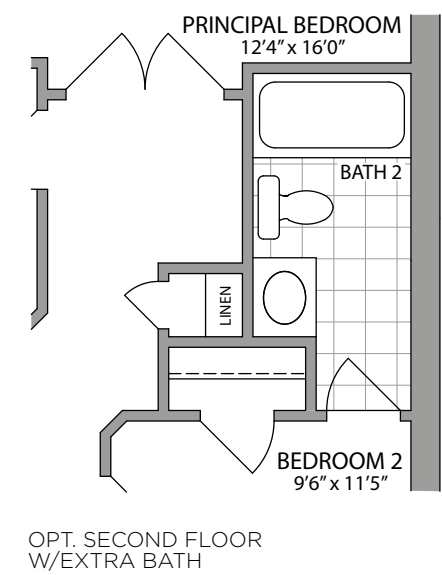

THE **AVERY**

ELEVATION 1

1820 SQ.FT.

30'

ELEVATION 2

1820 SQ.FT.

SEATONVILLE
URBAN VILLAGE LIVING

THE AVERY / 1820 SQ.FT.

30' LUXURY DETACHED HOMES

Plans and specifications are subject to change without notice. E. & O. E. Actual usable floor space may vary from the stated floor area. All renderings are artist's concept. (30A)