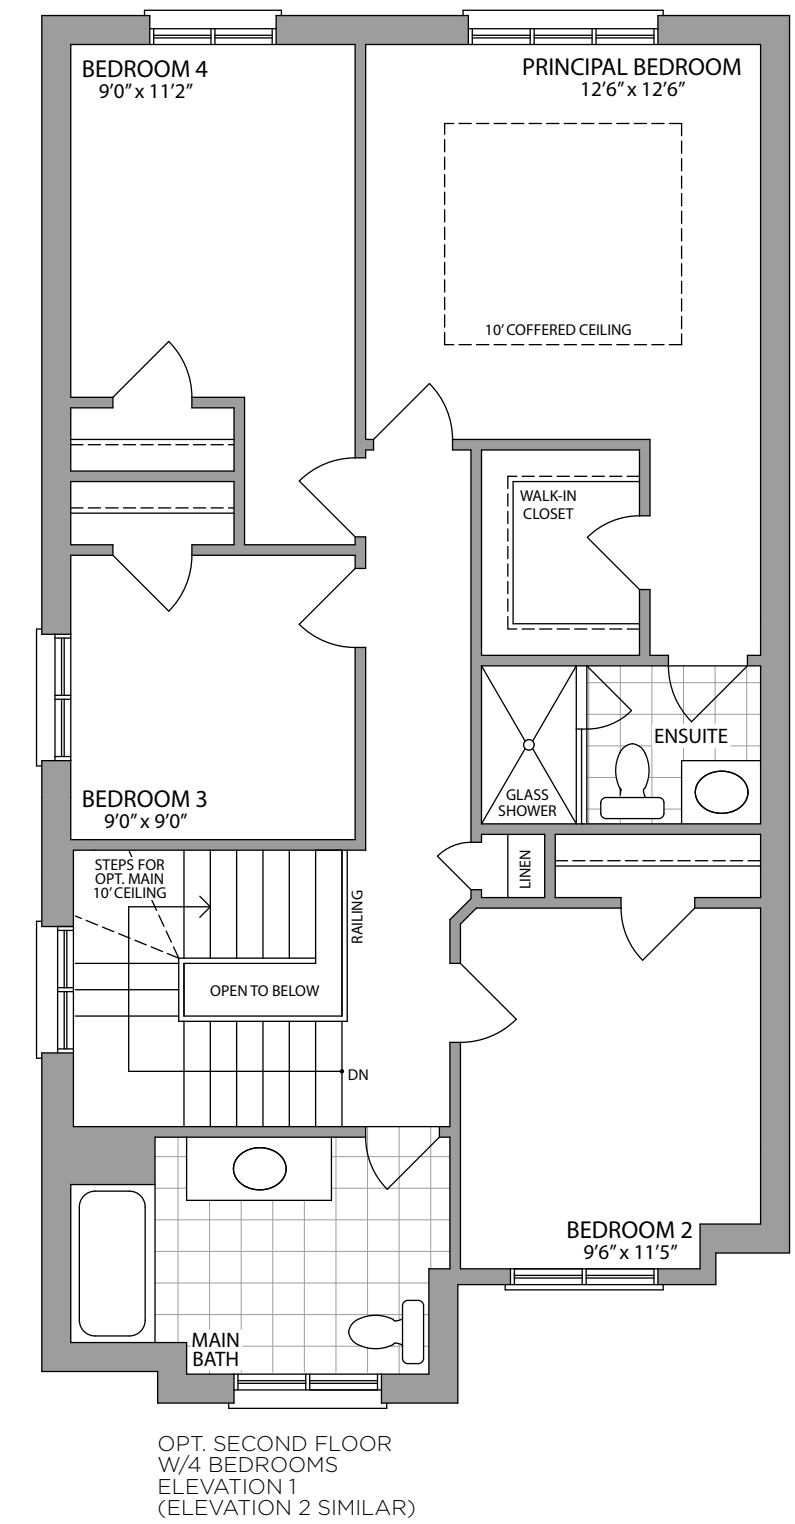

THE **AVERY**

ELEVATION 1

1820 SQ.FT.

30'

ELEVATION 2

1820 SQ.FT.

SEATONVILLE
URBAN VILLAGE LIVING

THE AVERY / 1820 SQ.FT.

30' LUXURY DETACHED HOMES

Plans and specifications are subject to change without notice. E. & O. E. Actual usable floor space may vary from the stated floor area. All renderings are artist's concept. (30A)