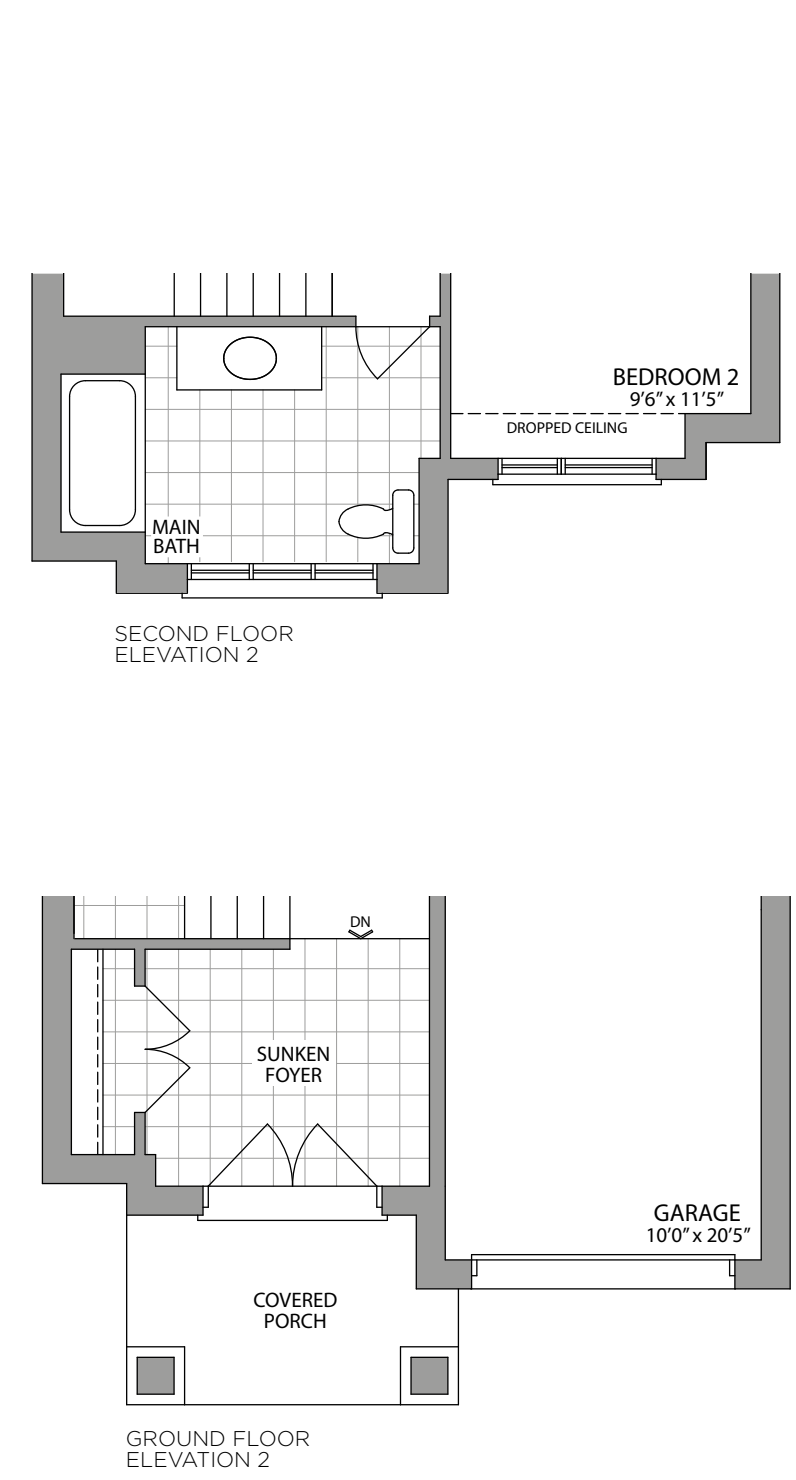

THE **AVERY**

ELEVATION 1

1820 SQ.FT.

30'

ELEVATION 2

1820 SQ.FT.

SEATONVILLE
URBAN VILLAGE LIVING

THE AVERY / 1820 SQ.FT.

30' LUXURY DETACHED HOMES

Plans and specifications are subject to change without notice. E. & O. E. Actual usable floor space may vary from the stated floor area. All renderings are artist's concept. (30A)