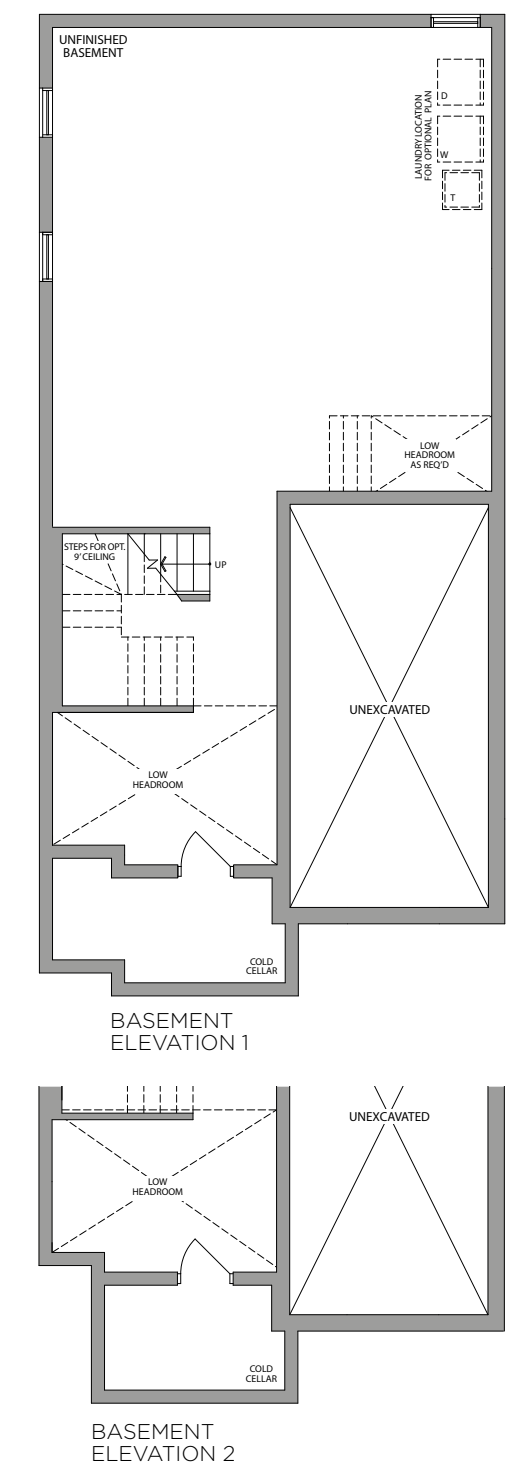

THE **AVERY**

ELEVATION 1

1820 SQ.FT.

30'

ELEVATION 2

1820 SQ.FT.

SEATONVILLE
URBAN VILLAGE LIVING

THE AVERY / 1820 SQ.FT.

30' LUXURY DETACHED HOMES

Plans and specifications are subject to change without notice. E. & O. E. Actual usable floor space may vary from the stated floor area. All renderings are artist's concept. (30A)