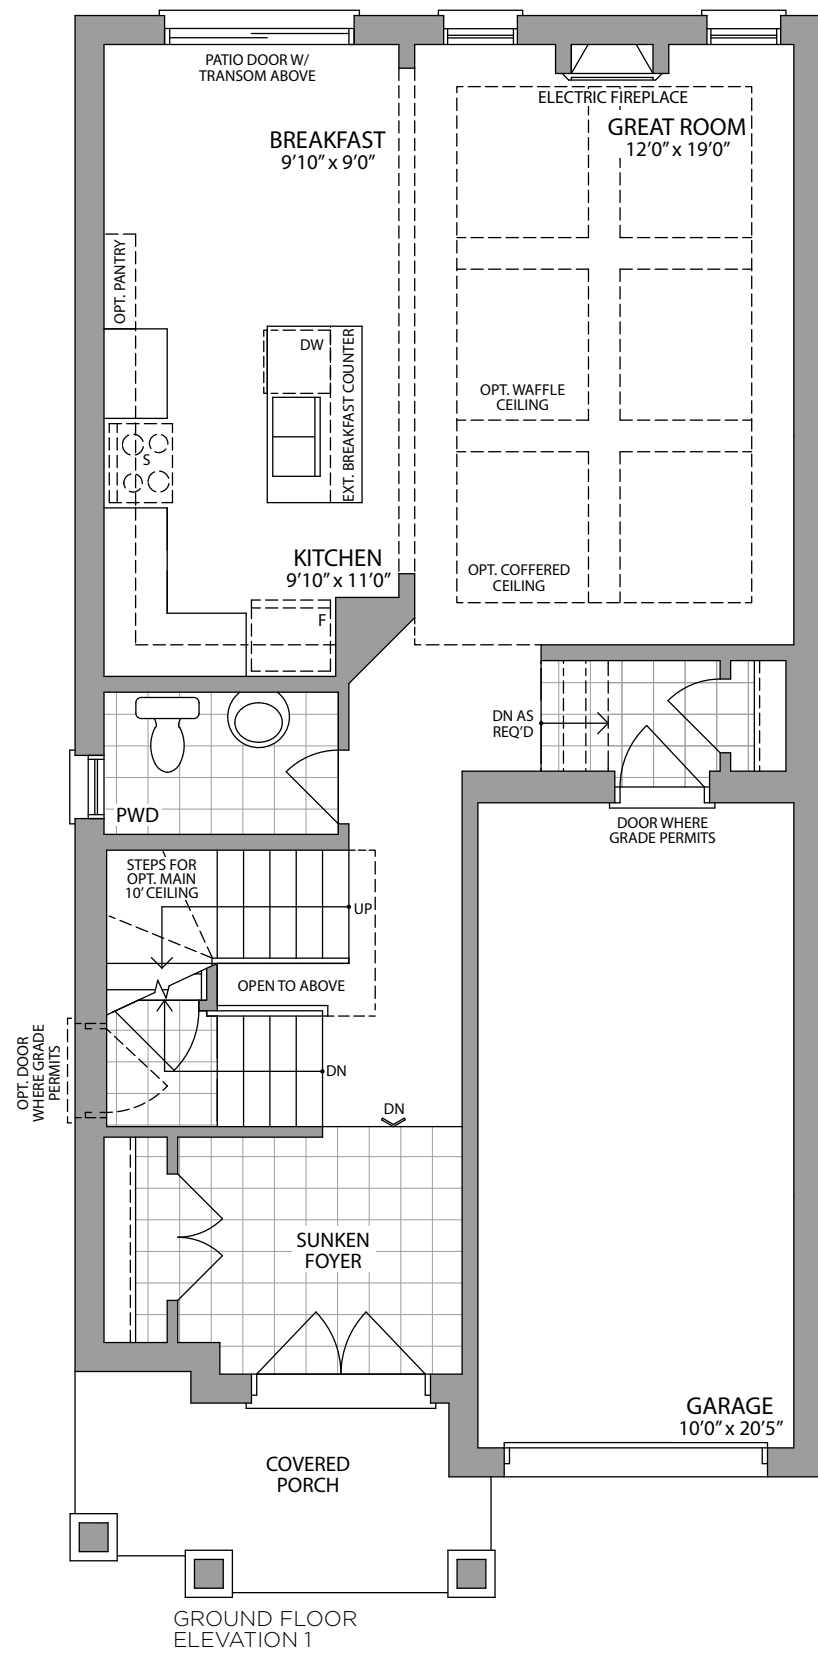

THE **AVERY**

ELEVATION 1

1820 SQ.FT.

30'

ELEVATION 2

1820 SQ.FT.

SEATONVILLE
URBAN VILLAGE LIVING

THE AVERY / 1820 SQ.FT.

30' LUXURY DETACHED HOMES

Plans and specifications are subject to change without notice. E. & O. E. Actual usable floor space may vary from the stated floor area. All renderings are artist's concept. (30A)