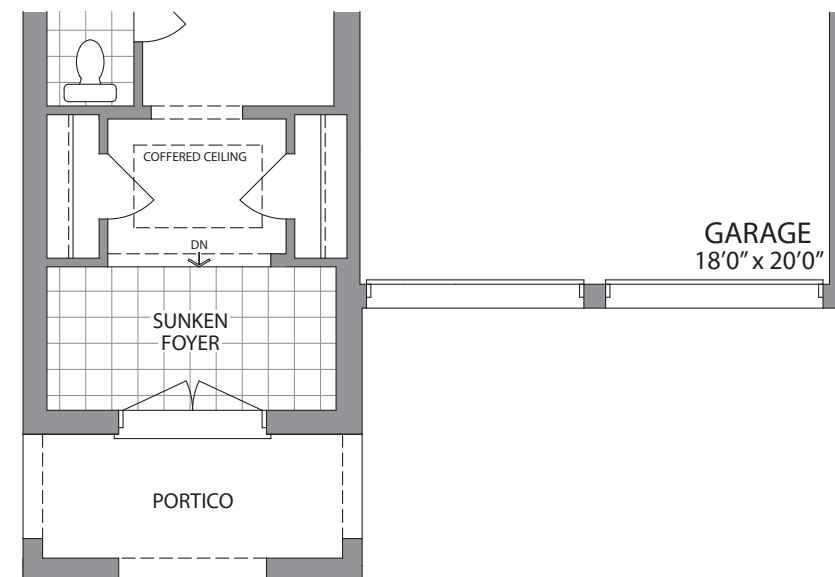

The Vincent | 3300 sq. ft. | ELEVATION 1

The Vincent | 3300 sq. ft. | ELEVATION 2

38' DETACHED HOMES

Ground Floor Elevation 1

Second Floor Elevation 1

Opt. Ground Floor

Second Floor Elevation 2

Ground Floor Elevation 2

Basement Elevation 1

Basement Elevation 2

The Vincent | 3300 sq. ft.

PARADISE DEVELOPMENTS