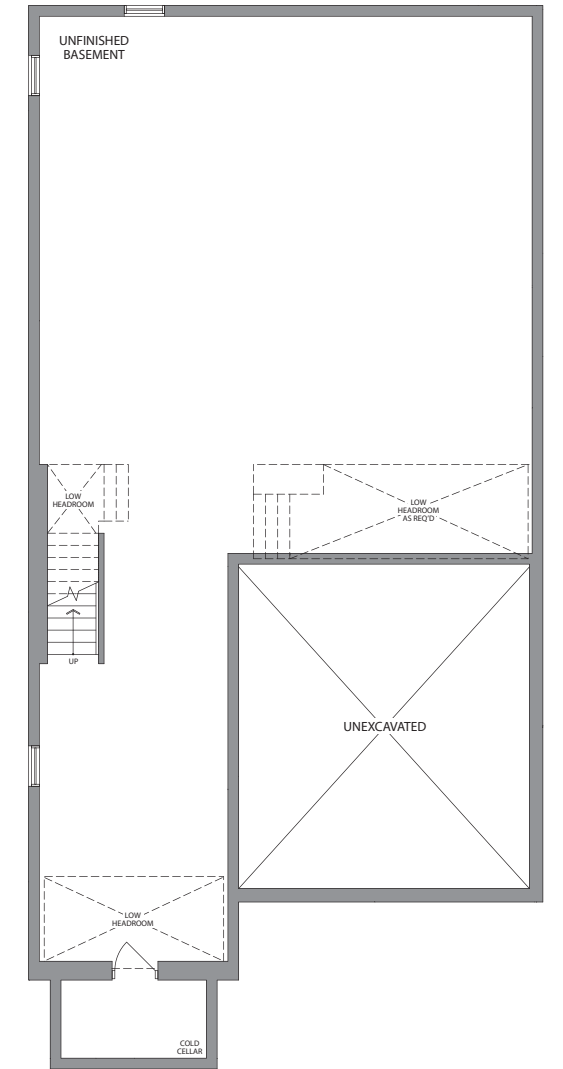

The Vincent | 3300 sq. ft. | ELEVATION 1

The Vincent | 3300 sq. ft. | ELEVATION 2

38' DETACHED HOMES

Ground Floor Elevation 1

Second Floor Elevation 1

Opt. Ground Floor

Second Floor Elevation 2

Ground Floor Elevation 2

Basement Elevation 1

Basement Elevation 2

The Vincent | 3300 sq. ft.

PARADISE DEVELOPMENTS