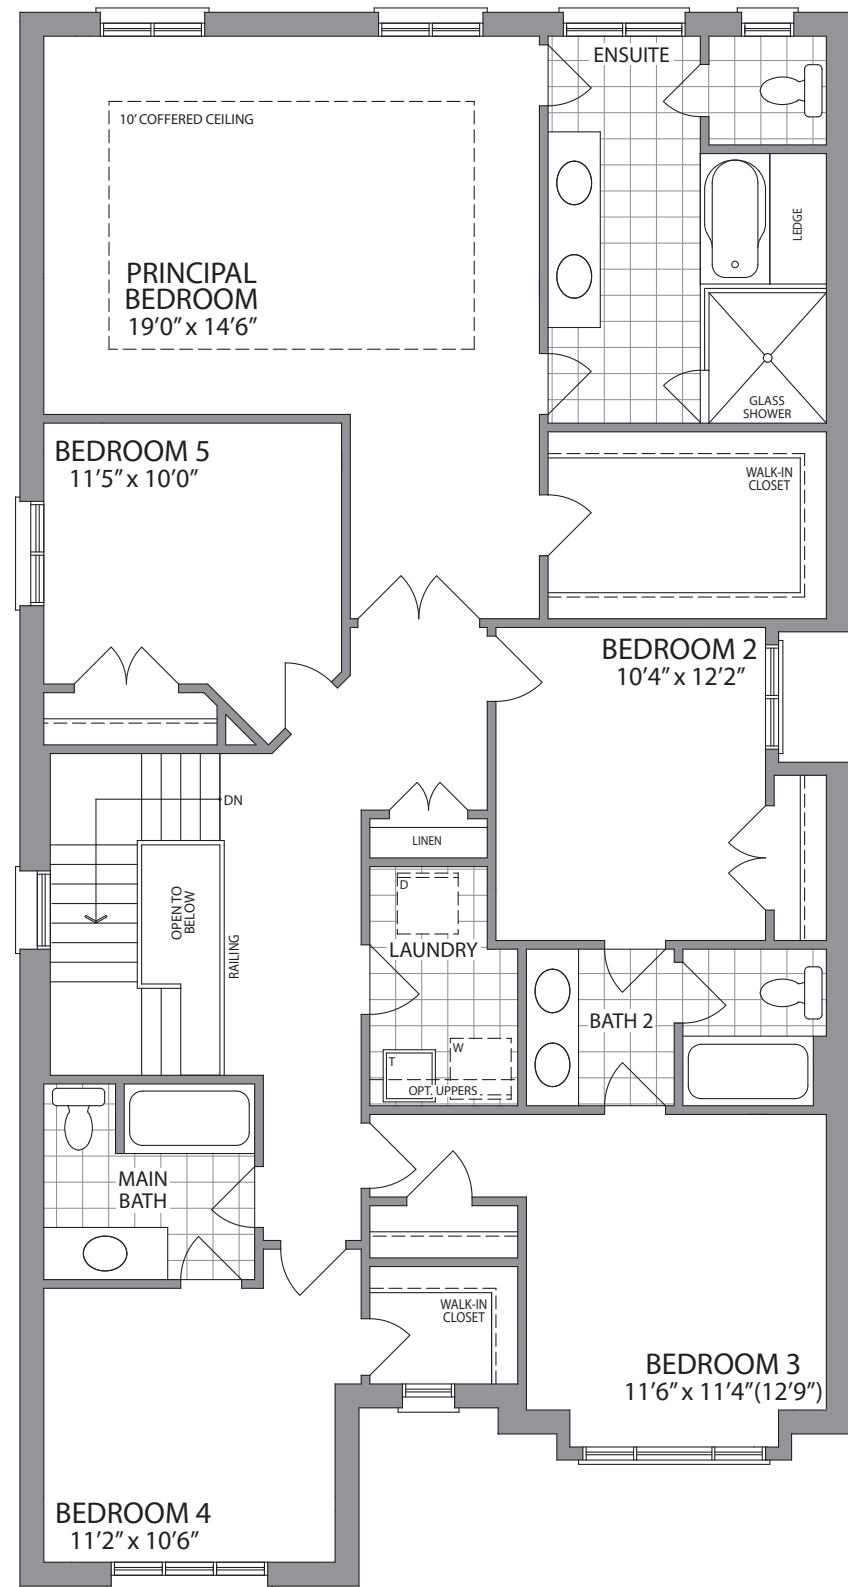

The Vincent | 3300 sq. ft. | ELEVATION 1

The Vincent | 3300 sq. ft. | ELEVATION 2

38' DETACHED HOMES

Ground Floor Elevation 1

Second Floor Elevation 1

Opt. Ground Floor

Second Floor Elevation 2

Ground Floor Elevation 2

Basement Elevation 1

Basement Elevation 2

The Vincent | 3300 sq. ft.

PARADISE DEVELOPMENTS