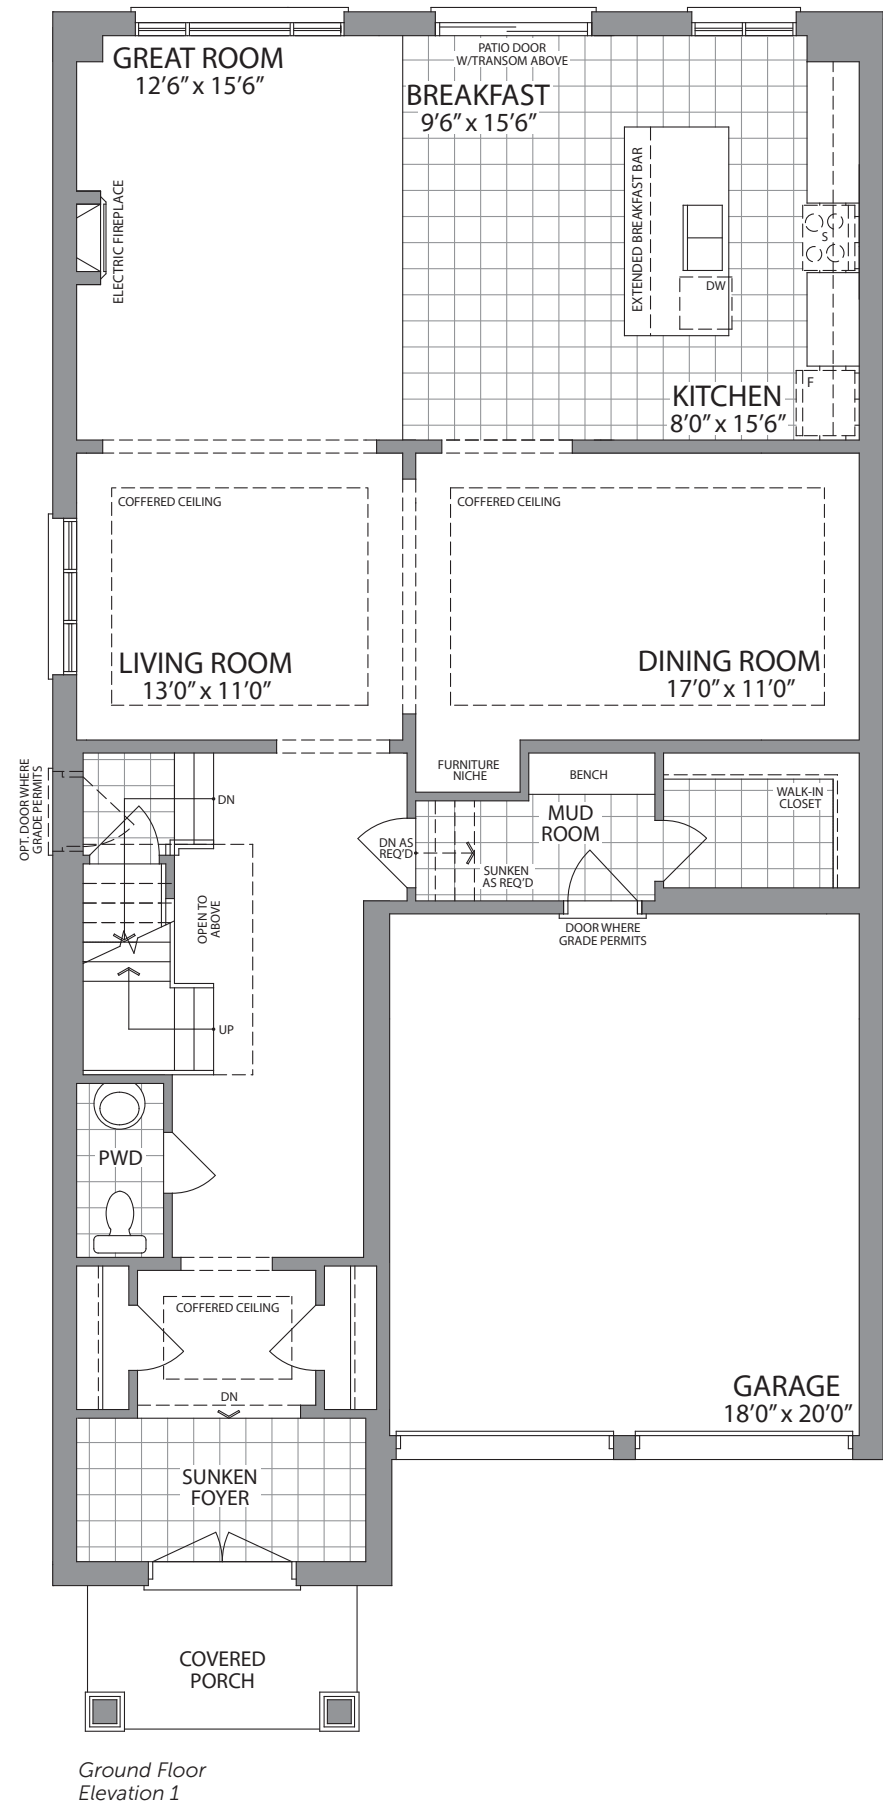

The Vincent | 3300 sq. ft. | ELEVATION 1

The Vincent | 3300 sq. ft. | ELEVATION 2

38' DETACHED HOMES

Ground Floor Elevation 1

Second Floor Elevation 1

Opt. Ground Floor

Second Floor Elevation 2

Ground Floor Elevation 2

Basement Elevation 1

Basement Elevation 2

The Vincent | 3300 sq. ft.

PARADISE DEVELOPMENTS