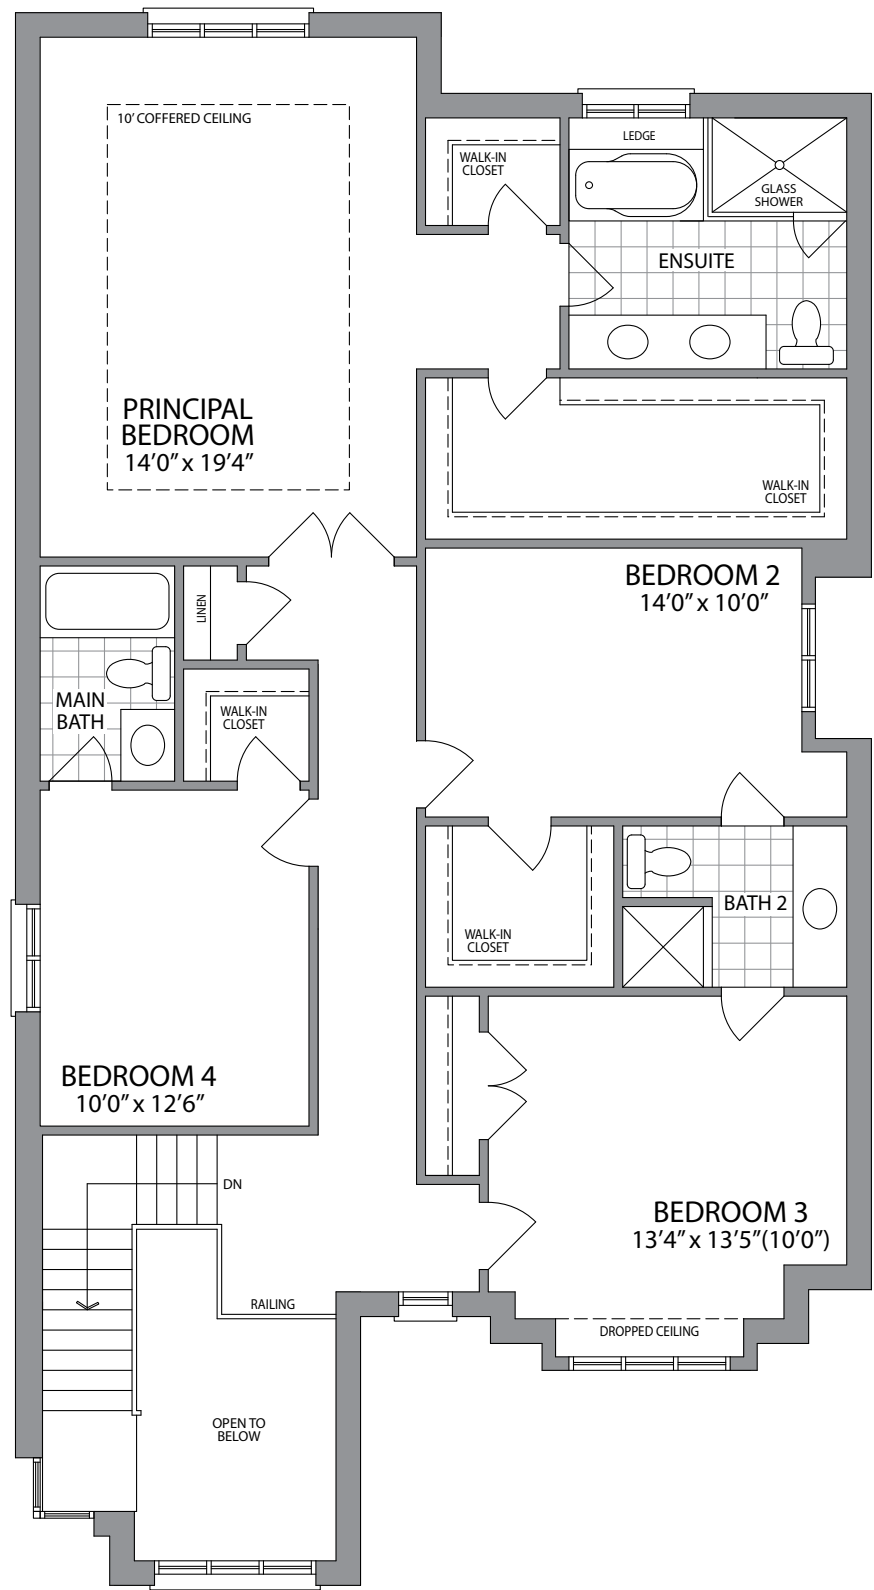

The Trinity | 2800/2850 sq. ft. | ELEVATION 1

The Trinity | 2800/2850 sq. ft. | ELEVATION 2

38' DETACHED HOMES

PARADISE DEVELOPMENTS®

Ground Floor Elevation 1

Second Floor Elevation 1

Opt. Second Floor With 5 Bedrooms Elevation 1

Opt. Second Floor With 5 Bedrooms Elevation 2

Second Floor Elevation 2

Ground Floor Elevation 2

Basement Elevation 1 & 2

The Trinity | 2800/2850 sq. ft.

PARADISE
DEVELOPMENTS®

ELEVATION 1

ELEVATION 2