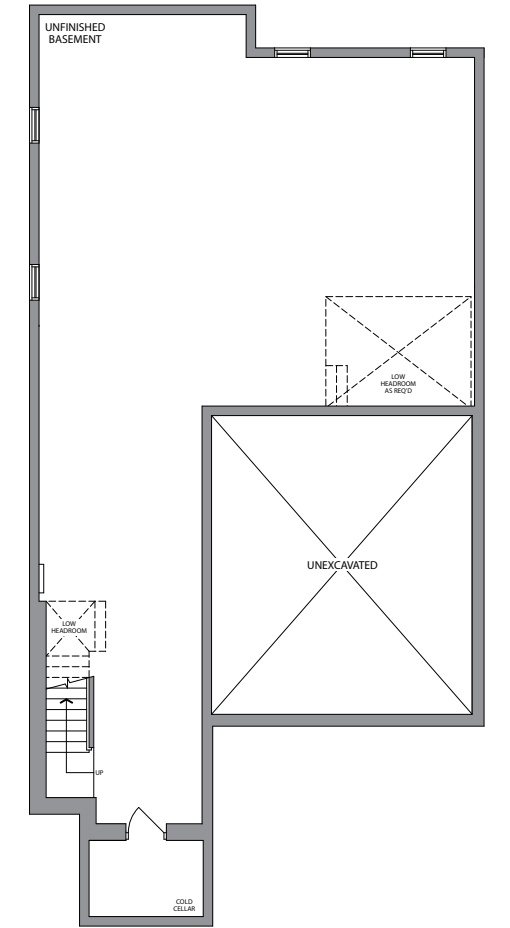

The Trinity | 2800/2850 sq. ft. | ELEVATION 1

The Trinity | 2800/2850 sq. ft. | ELEVATION 2

38' DETACHED HOMES

PARADISE DEVELOPMENTS®

Ground Floor Elevation 1

Second Floor Elevation 1

Opt. Second Floor With 5 Bedrooms Elevation 1

Opt. Second Floor With 5 Bedrooms Elevation 2

Second Floor Elevation 2

Ground Floor Elevation 2

Basement Elevation 1 & 2

The Trinity | 2800/2850 sq. ft.

PARADISE
DEVELOPMENTS®

ELEVATION 1

ELEVATION 2