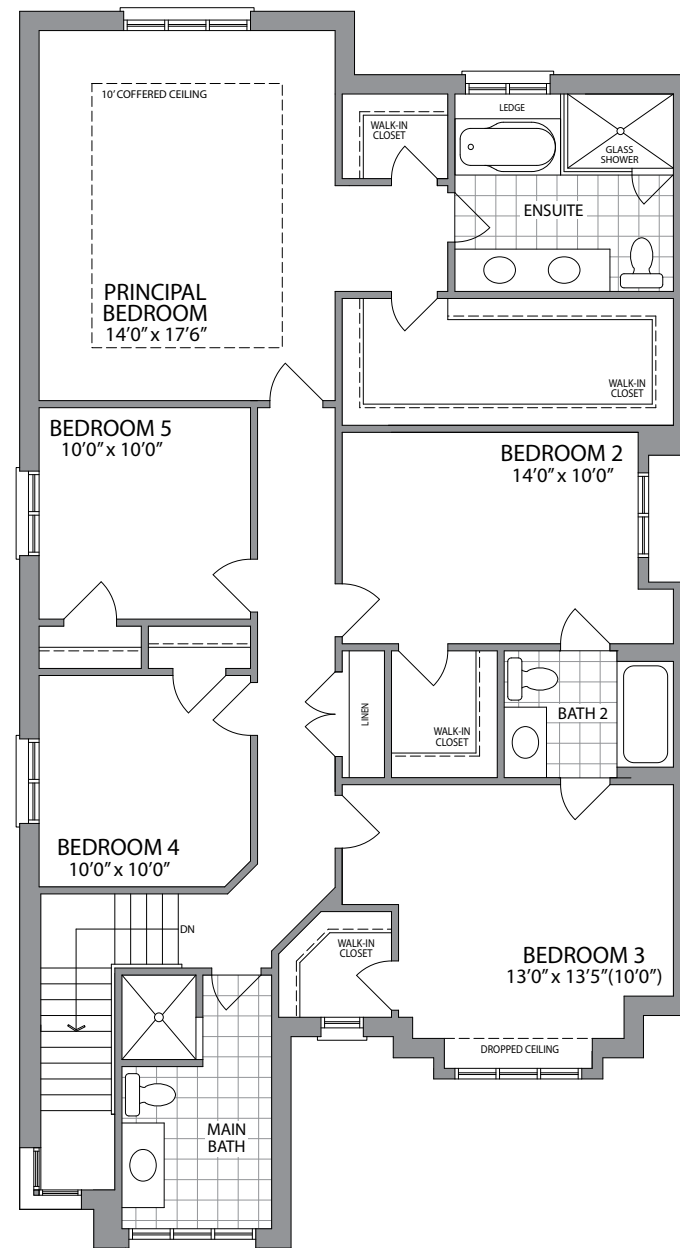

The Trinity | 2800/2850 sq. ft. | ELEVATION 1

The Trinity | 2800/2850 sq. ft. | ELEVATION 2

38' DETACHED HOMES

PARADISE DEVELOPMENTS®

Ground Floor Elevation 1

Second Floor Elevation 1

Opt. Second Floor With 5 Bedrooms Elevation 1

Opt. Second Floor With 5 Bedrooms Elevation 2

Second Floor Elevation 2

Ground Floor Elevation 2

Basement Elevation 1 & 2

The Trinity | 2800/2850 sq. ft.

PARADISE
DEVELOPMENTS®

ELEVATION 1

ELEVATION 2