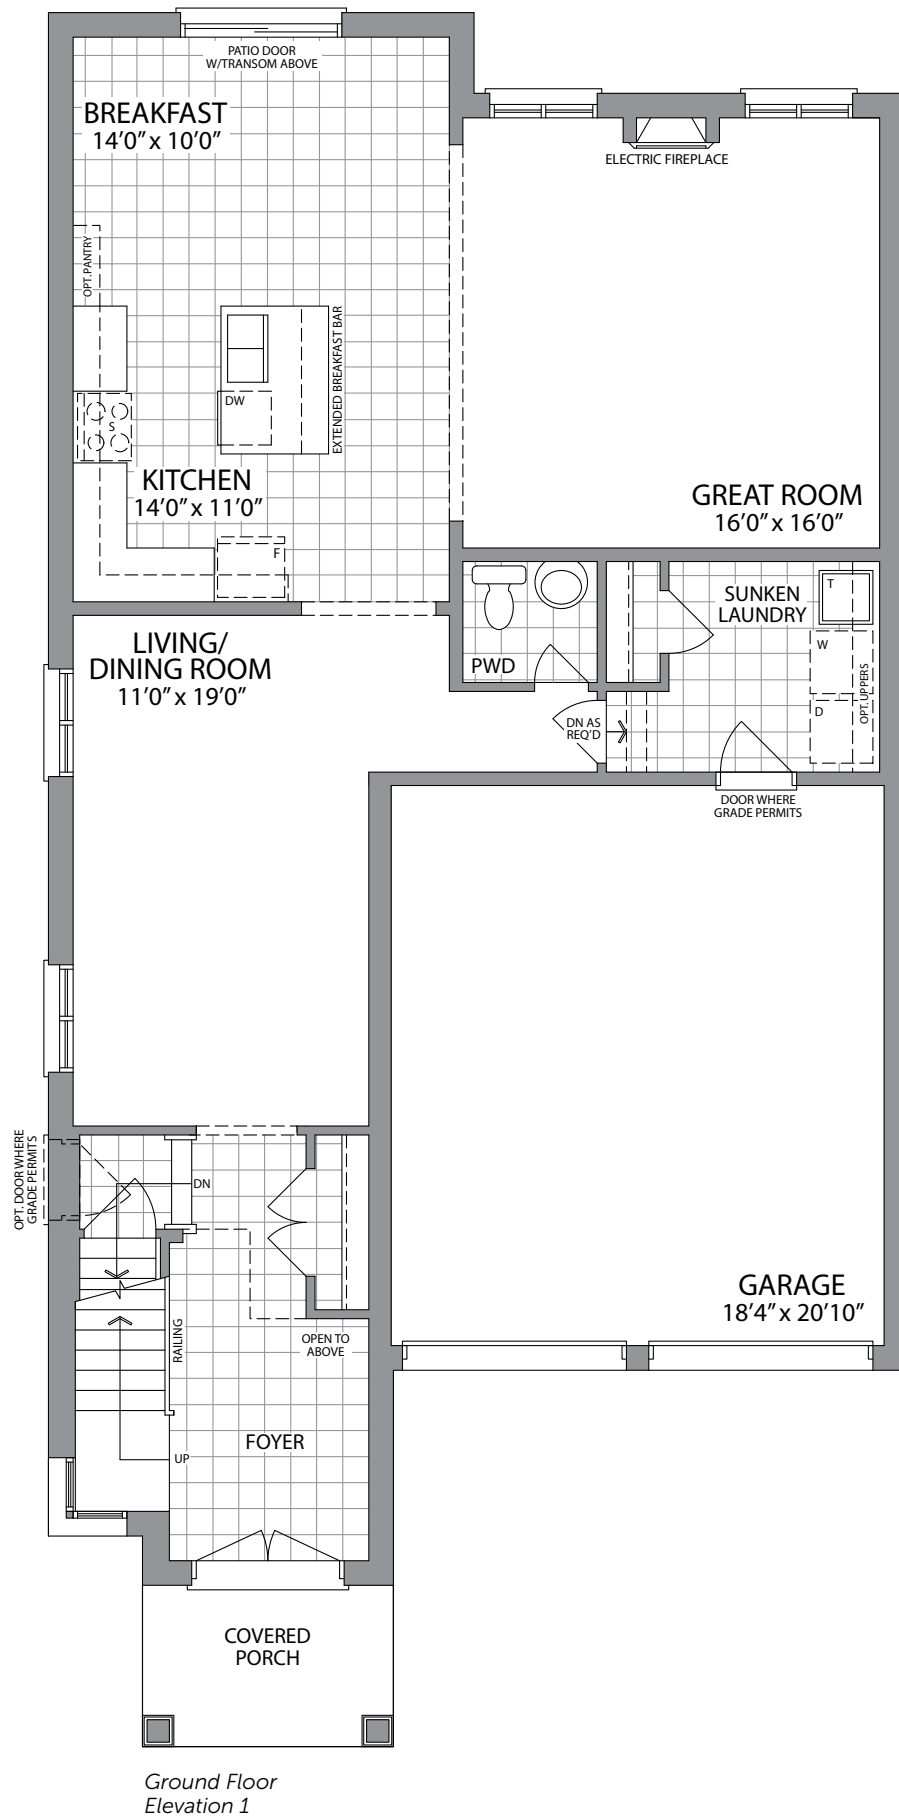

The Trinity | 2800/2850 sq. ft. | ELEVATION 1

The Trinity | 2800/2850 sq. ft. | ELEVATION 2

38' DETACHED HOMES

PARADISE DEVELOPMENTS®

Ground Floor Elevation 1

Second Floor Elevation 1

Opt. Second Floor With 5 Bedrooms Elevation 1

Opt. Second Floor With 5 Bedrooms Elevation 2

Second Floor Elevation 2

Ground Floor Elevation 2

Basement Elevation 1 & 2

The Trinity | 2800/2850 sq. ft.

PARADISE
DEVELOPMENTS®

ELEVATION 1

ELEVATION 2