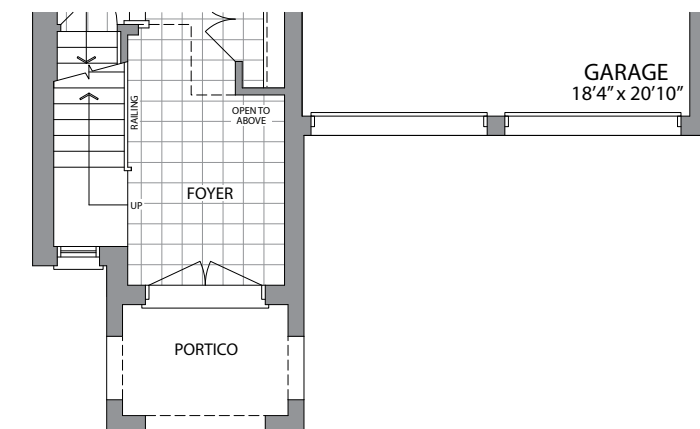

The Trinity | 2800/2850 sq. ft. | ELEVATION 1

The Trinity | 2800/2850 sq. ft. | ELEVATION 2

38' DETACHED HOMES

PARADISE DEVELOPMENTS®

Ground Floor Elevation 1

Second Floor Elevation 1

Opt. Second Floor With 5 Bedrooms Elevation 1

Opt. Second Floor With 5 Bedrooms Elevation 2

Second Floor Elevation 2

Ground Floor Elevation 2

Basement Elevation 1 & 2

The Trinity | 2800/2850 sq. ft.

PARADISE
DEVELOPMENTS®

ELEVATION 1

ELEVATION 2