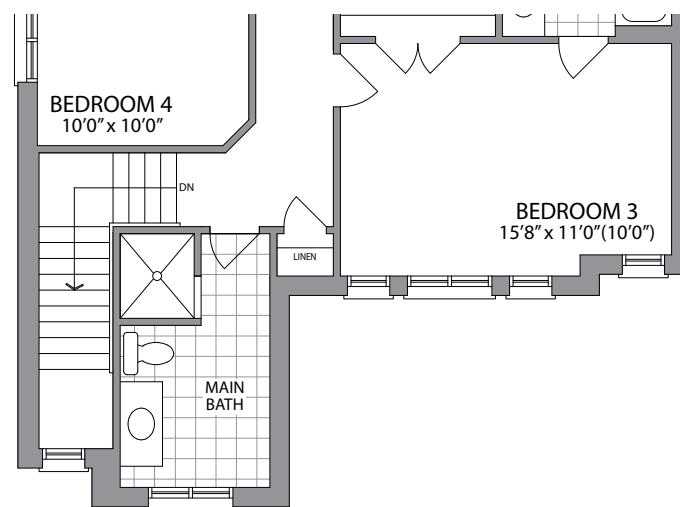

The Trinity | 2800/2850 sq. ft. | ELEVATION 1

The Trinity | 2800/2850 sq. ft. | ELEVATION 2

38' DETACHED HOMES

PARADISE DEVELOPMENTS®

Ground Floor Elevation 1

Second Floor Elevation 1

Opt. Second Floor With 5 Bedrooms Elevation 1

Opt. Second Floor With 5 Bedrooms Elevation 2

Second Floor Elevation 2

Ground Floor Elevation 2

Basement Elevation 1 & 2

The Trinity | 2800/2850 sq. ft.

PARADISE
DEVELOPMENTS®

ELEVATION 1

ELEVATION 2