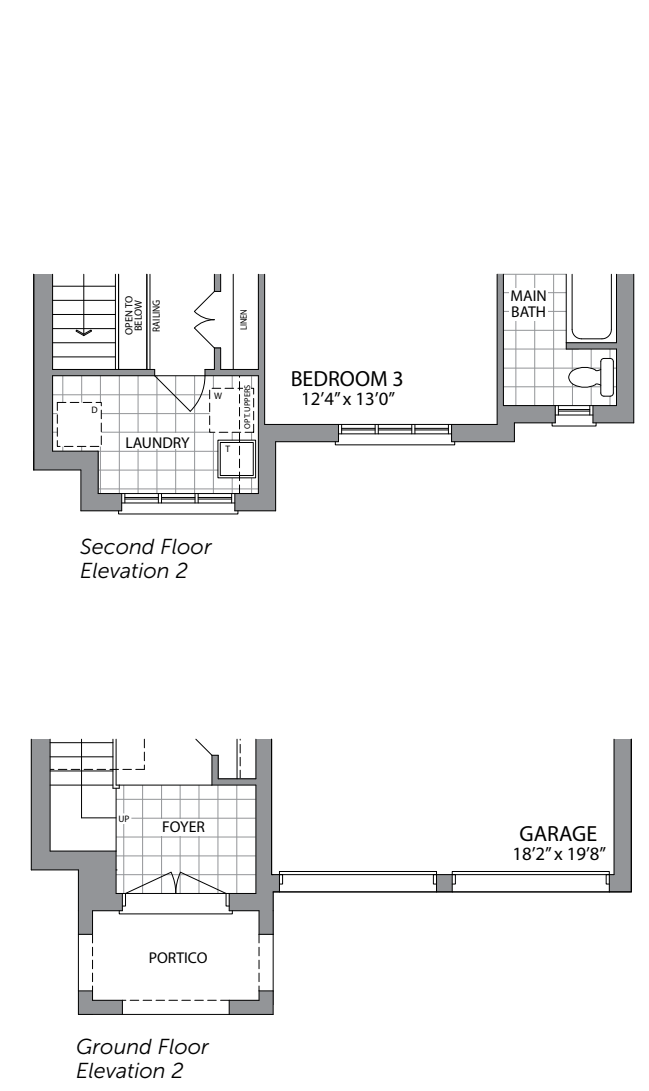

The Somerset | 2650 sq. ft. | ELEVATION 1

The Somerset | 2650 sq. ft. | ELEVATION 2

38' DETACHED HOMES

The Somerset | 2650 sq. ft.

Plans and specifications are subject to change without notice. E. & O. E. Actual usable floor space may vary from the stated floor area. All renderings are artist's concept. (385)