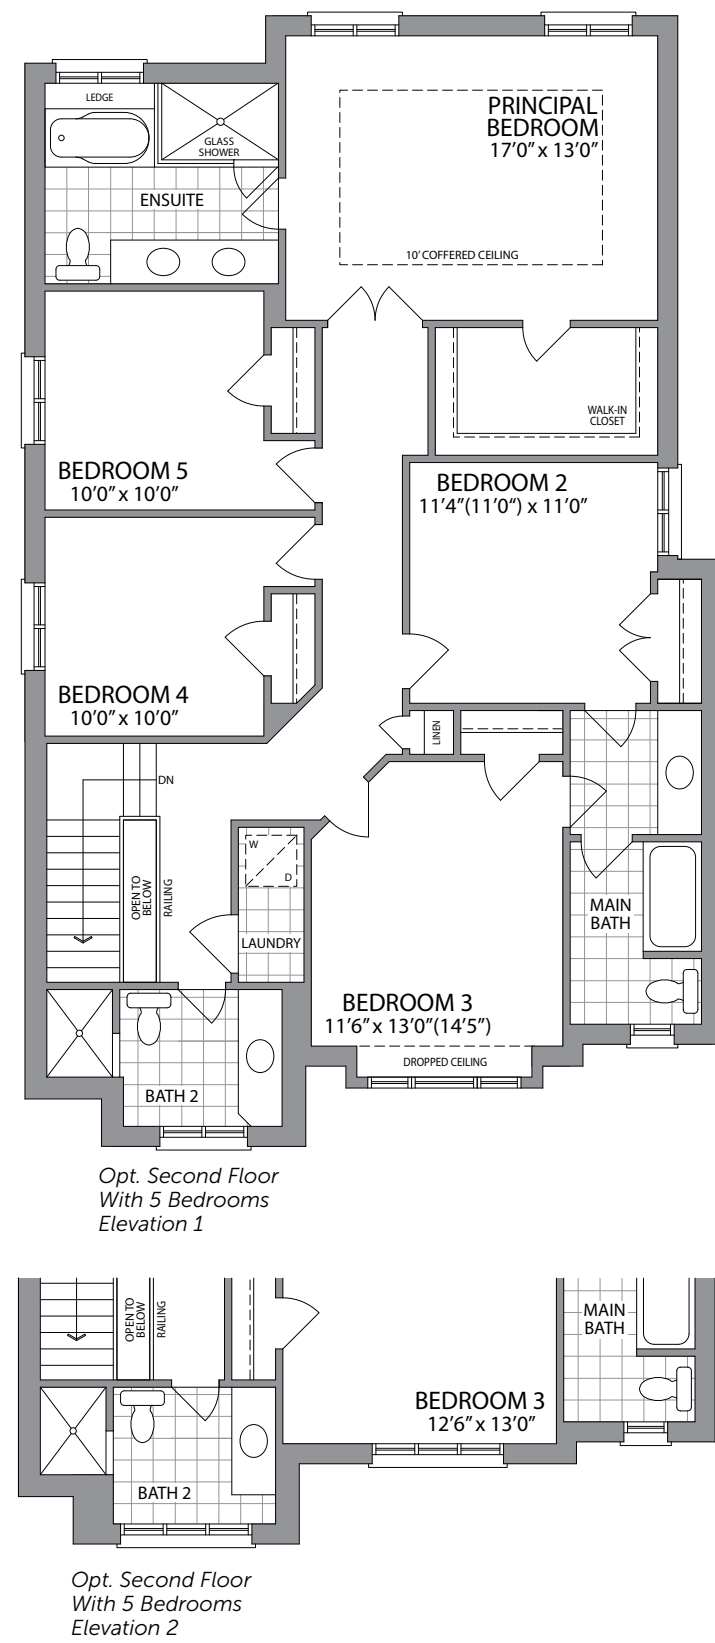

The Somerset | 2650 sq. ft. | ELEVATION 1

The Somerset | 2650 sq. ft. | ELEVATION 2

38' DETACHED HOMES

The Somerset | 2650 sq. ft.

Plans and specifications are subject to change without notice. E. & O. E. Actual usable floor space may vary from the stated floor area. All renderings are artist's concept. (385)