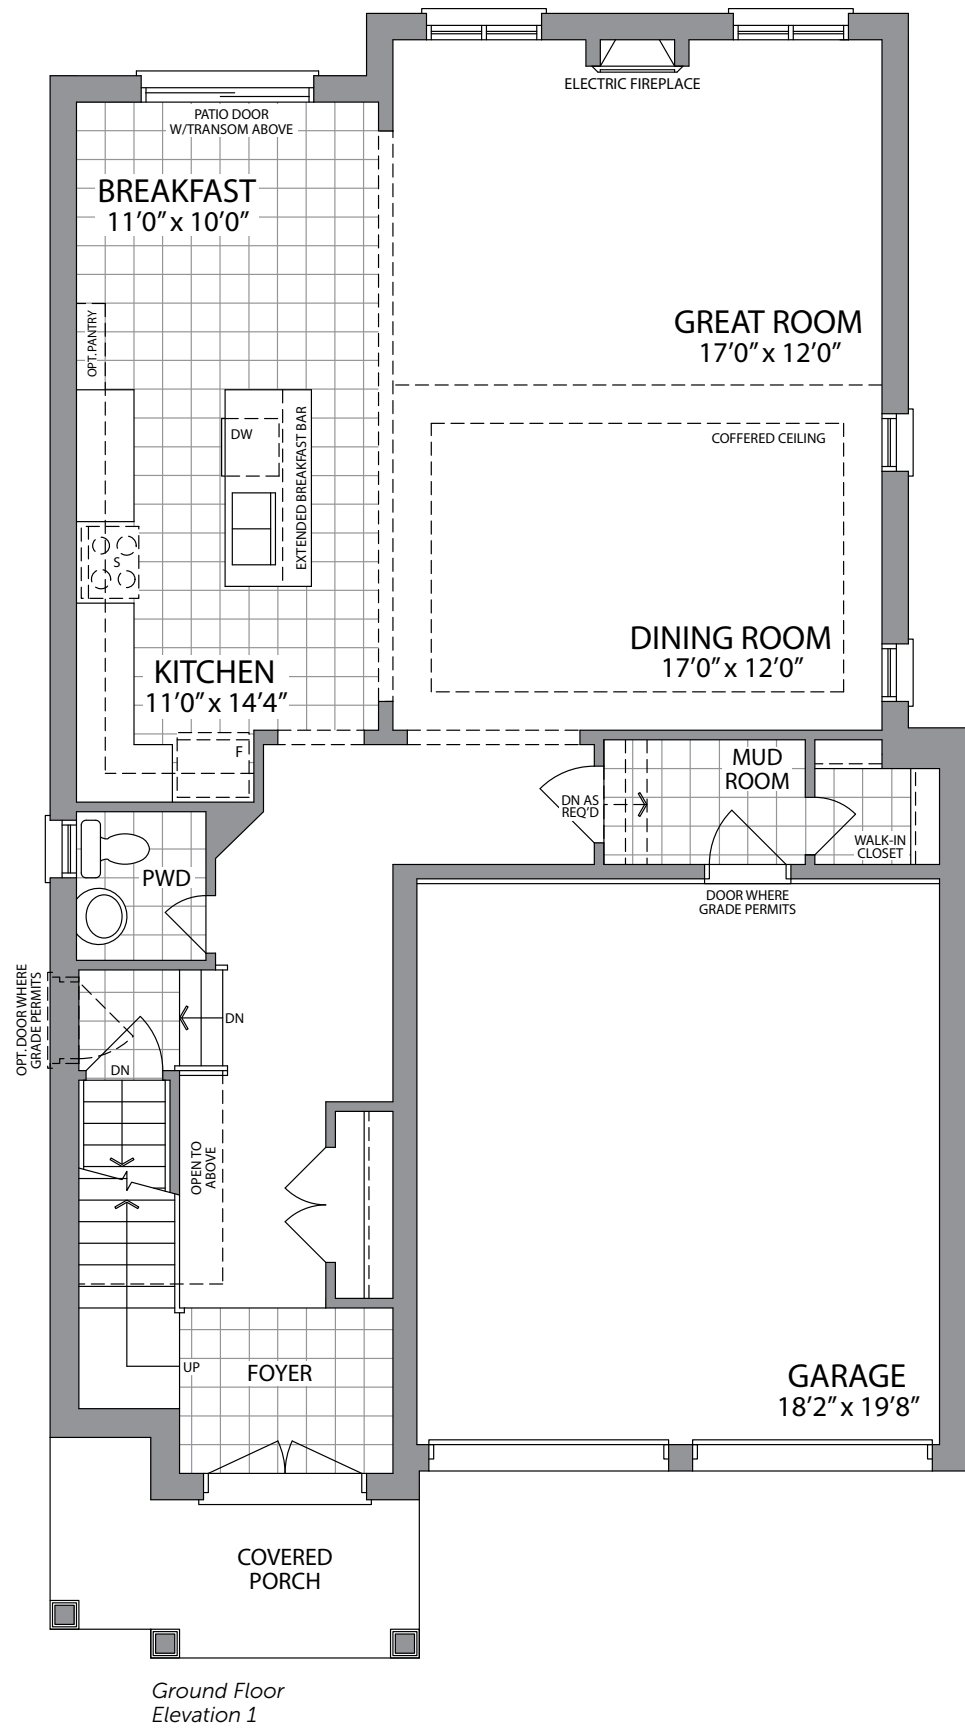

The Somerset | 2650 sq. ft. | ELEVATION 1

The Somerset | 2650 sq. ft. | ELEVATION 2

38' DETACHED HOMES

The Somerset | 2650 sq. ft.

Plans and specifications are subject to change without notice. E. & O. E. Actual usable floor space may vary from the stated floor area. All renderings are artist's concept. (385)