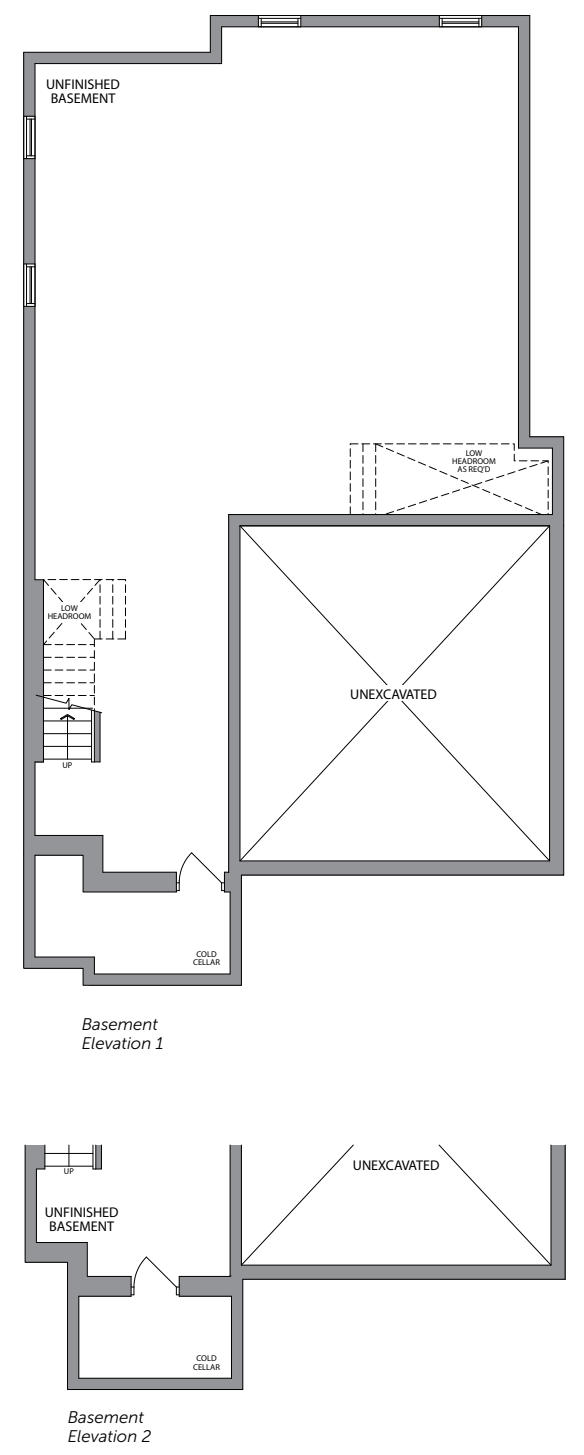

The Somerset | 2650 sq. ft. | ELEVATION 1

The Somerset | 2650 sq. ft. | ELEVATION 2

38' DETACHED HOMES

The Somerset | 2650 sq. ft.

Plans and specifications are subject to change without notice. E. & O. E. Actual usable floor space may vary from the stated floor area. All renderings are artist's concept. (385)