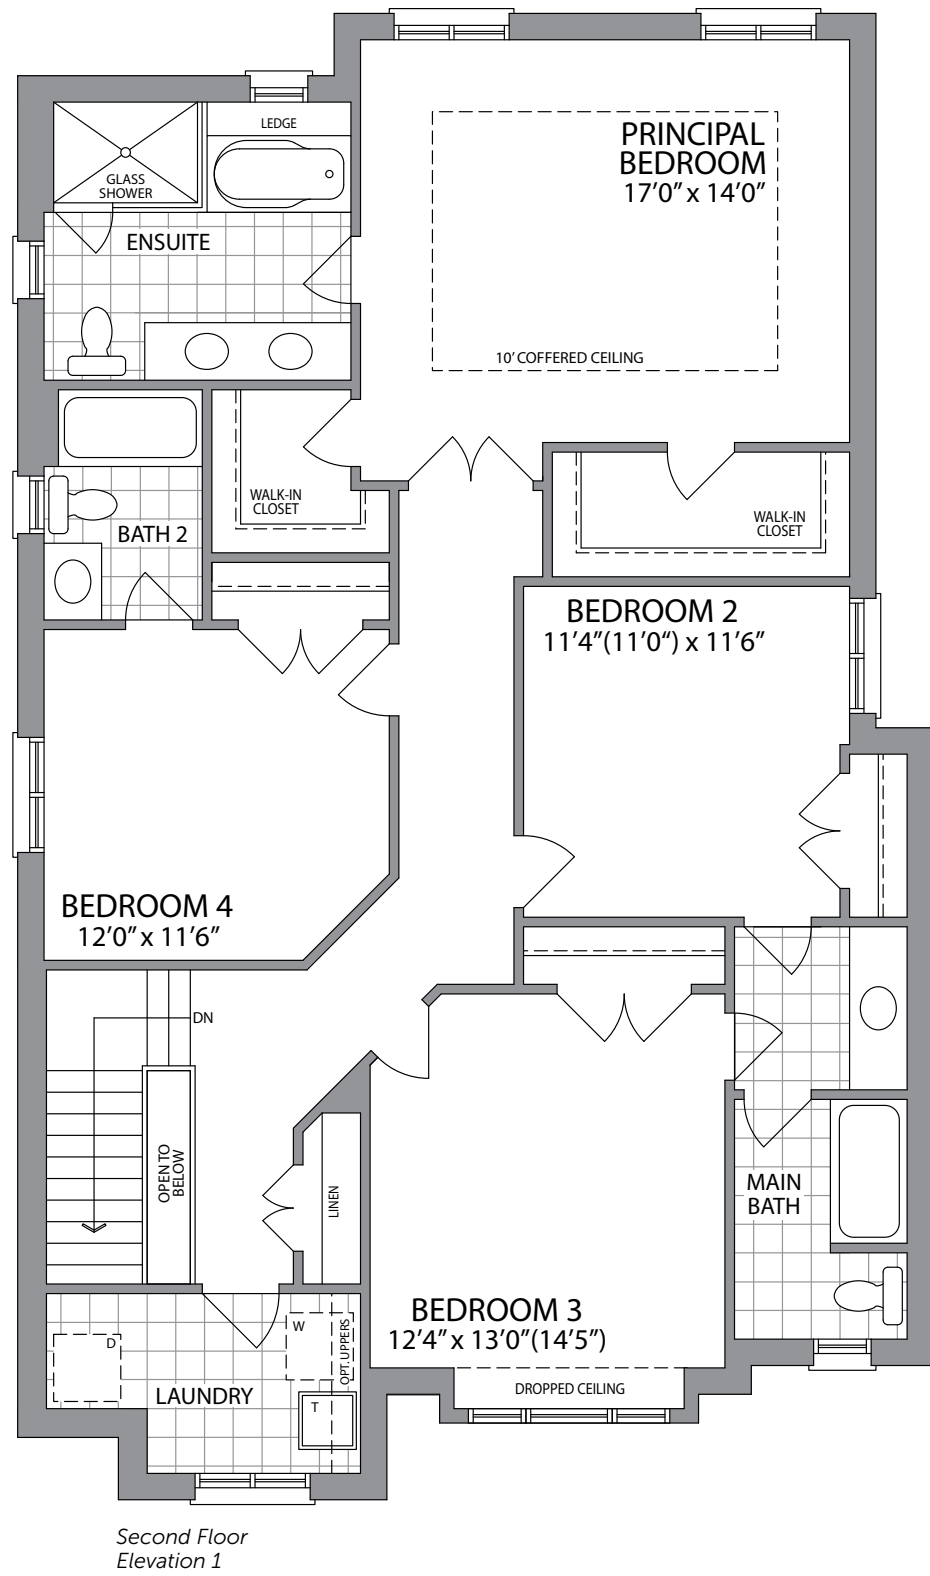

The Somerset | 2650 sq. ft. | ELEVATION 1

The Somerset | 2650 sq. ft. | ELEVATION 2

38' DETACHED HOMES

The Somerset | 2650 sq. ft.

Plans and specifications are subject to change without notice. E. & O. E. Actual usable floor space may vary from the stated floor area. All renderings are artist's concept. (385)