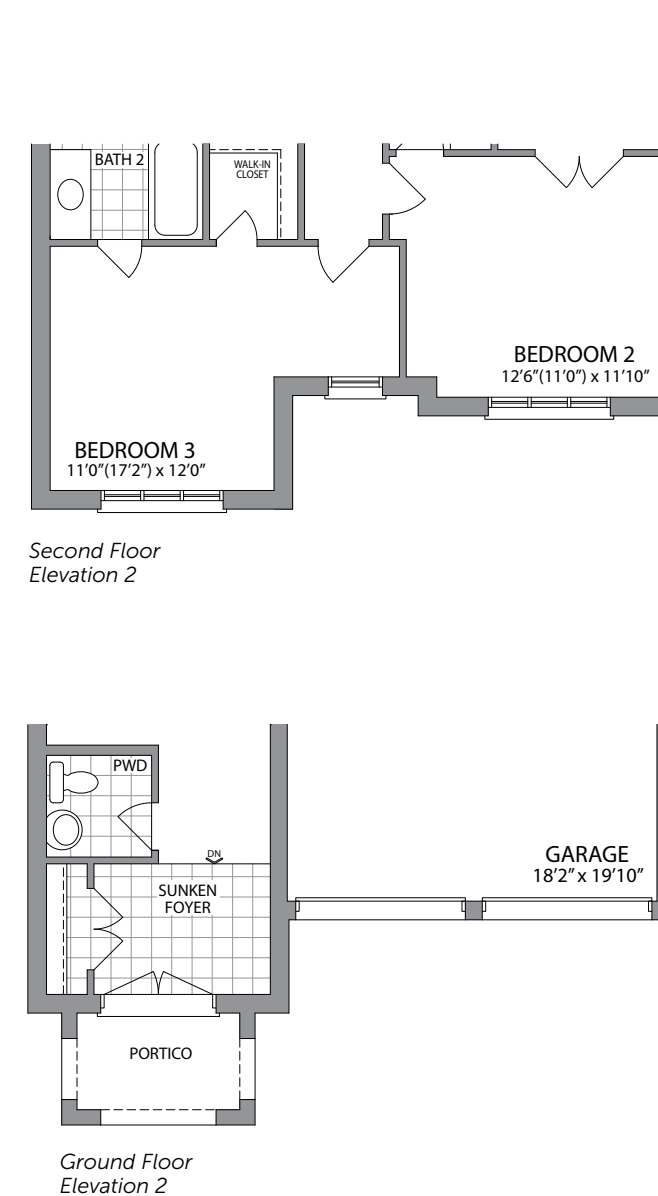

The Rochester | 2570 sq. ft. | ELEVATION 1

The Rochester | 2570 sq. ft. | ELEVATION 2

38' DETACHED HOMES

The Rochester | 2570 sq. ft.

PARADISE
DEVELOPMENTS