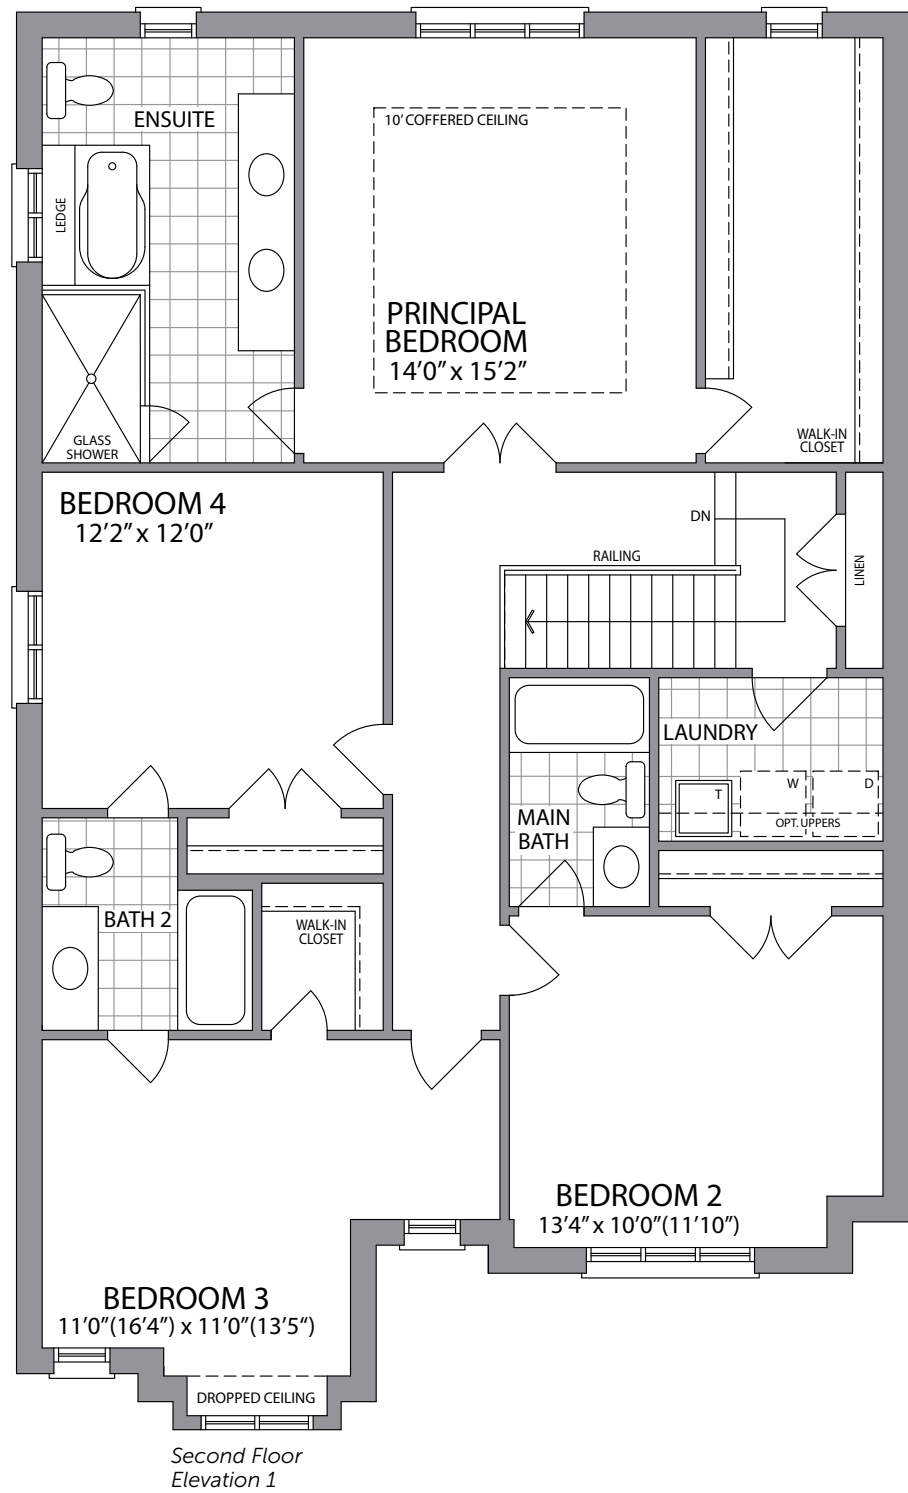

The Rochester | 2570 sq. ft. | ELEVATION 1

The Rochester | 2570 sq. ft. | ELEVATION 2

38' DETACHED HOMES

The Rochester | 2570 sq. ft.

PARADISE
DEVELOPMENTS