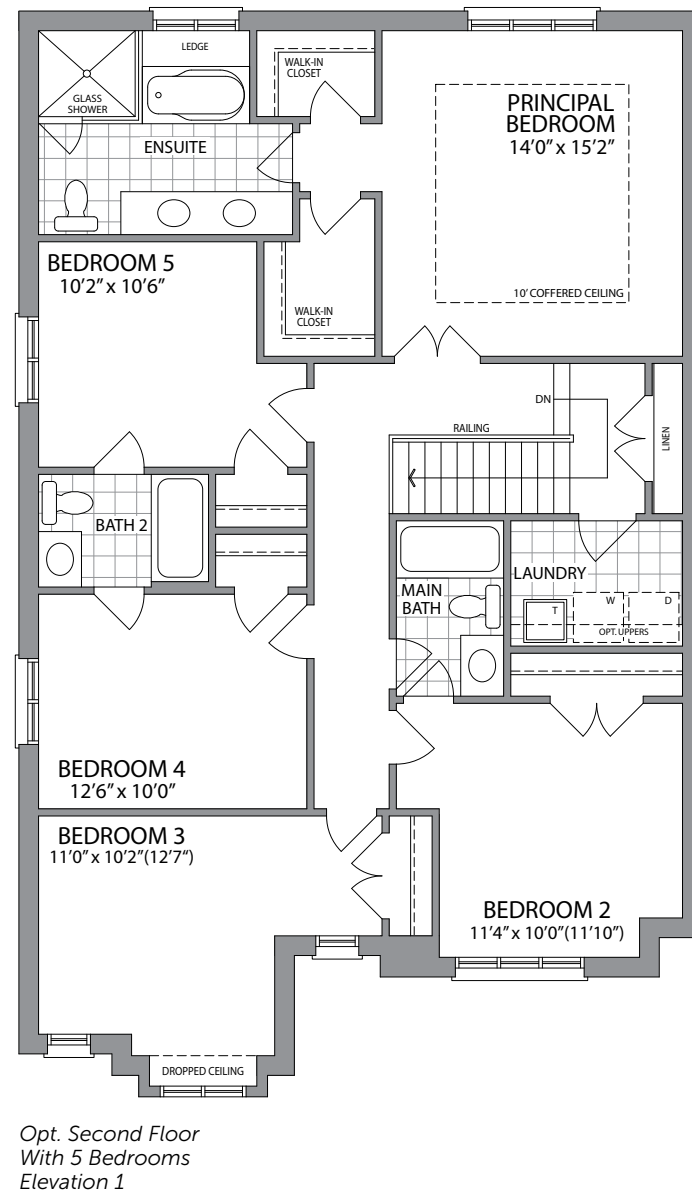

The Rochester | 2570 sq. ft. | ELEVATION 1

The Rochester | 2570 sq. ft. | ELEVATION 2

38' DETACHED HOMES

The Rochester | 2570 sq. ft.

PARADISE
DEVELOPMENTS