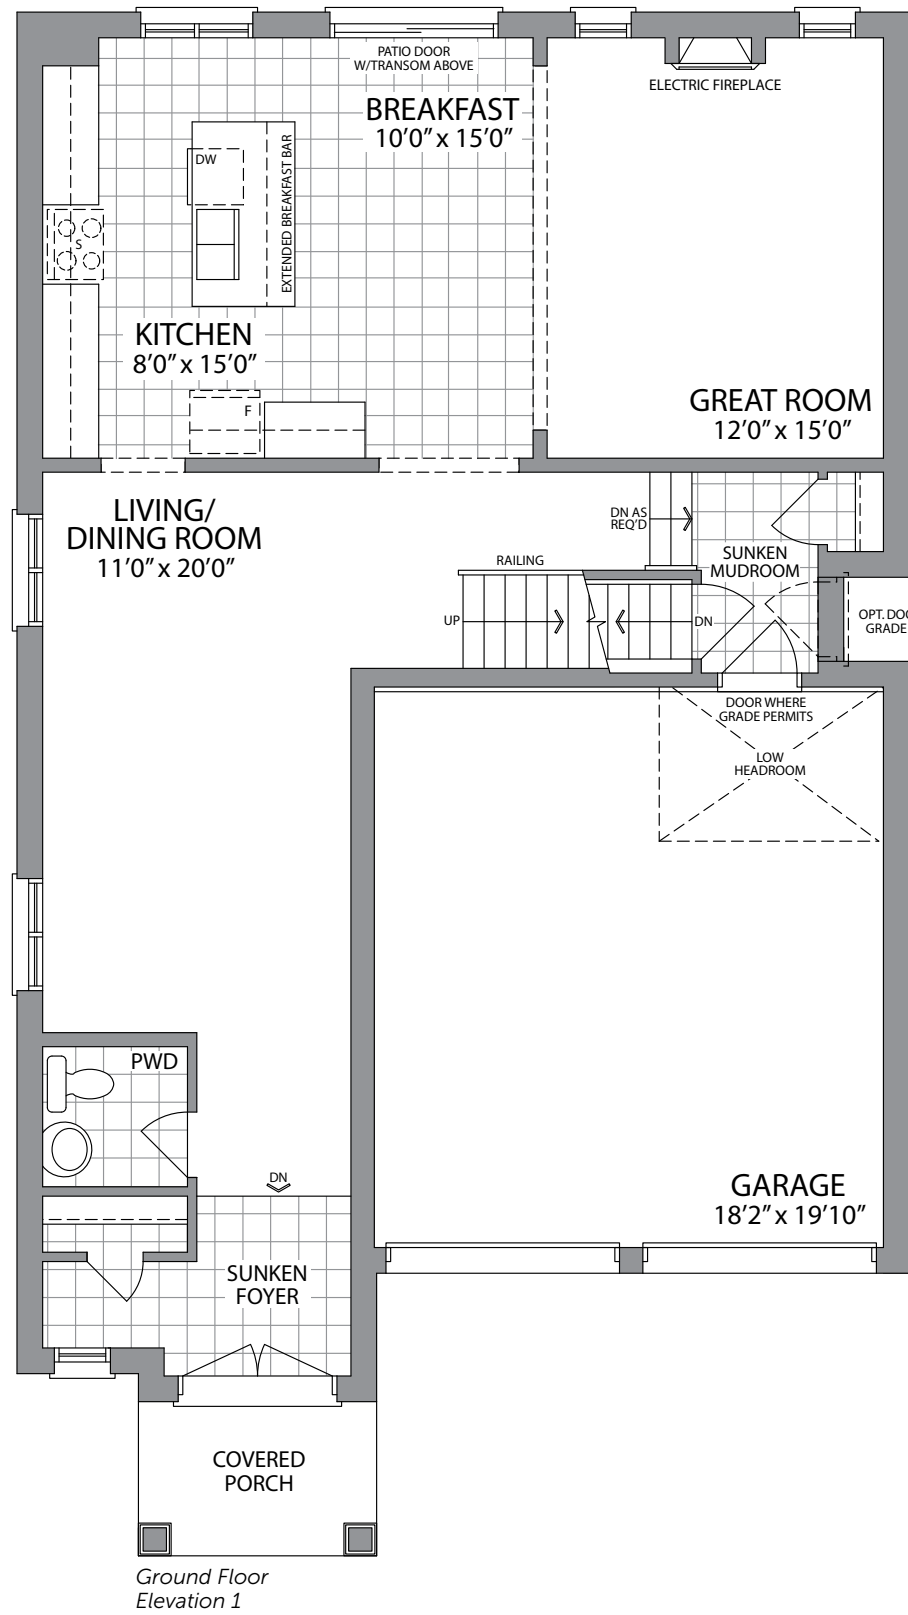

The Rochester | 2570 sq. ft. | ELEVATION 1

The Rochester | 2570 sq. ft. | ELEVATION 2

38' DETACHED HOMES

The Rochester | 2570 sq. ft.

PARADISE
DEVELOPMENTS