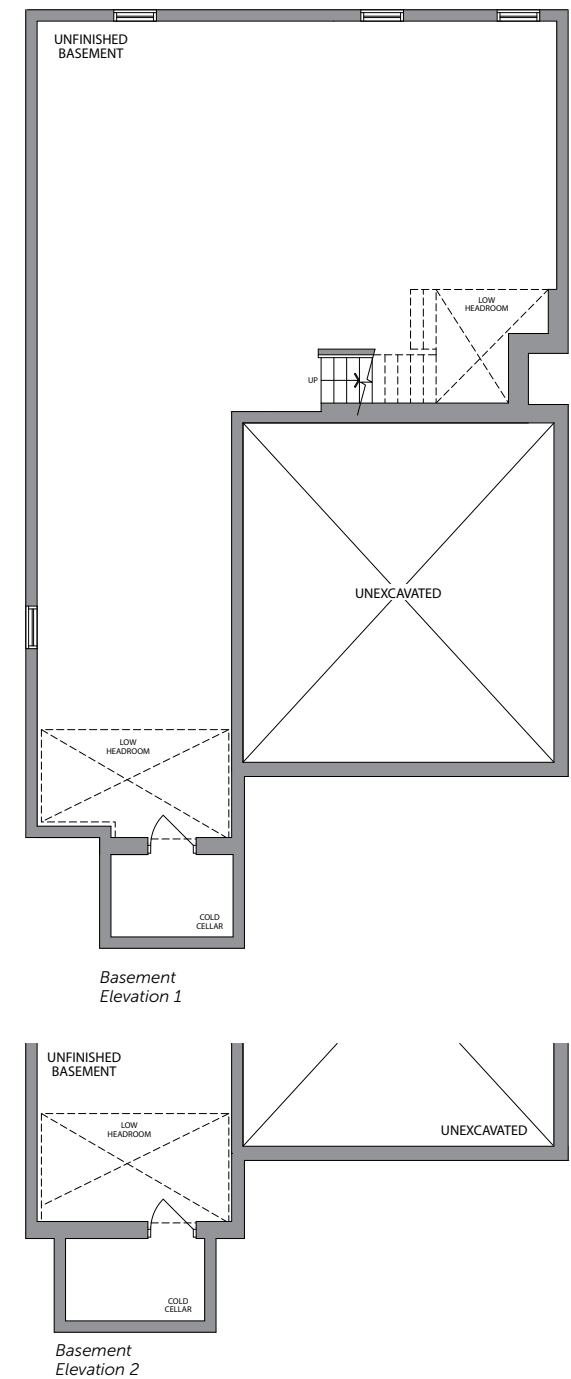

The Rochester | 2570 sq. ft. | ELEVATION 1

The Rochester | 2570 sq. ft. | ELEVATION 2

38' DETACHED HOMES

The Rochester | 2570 sq. ft.

PARADISE
DEVELOPMENTS