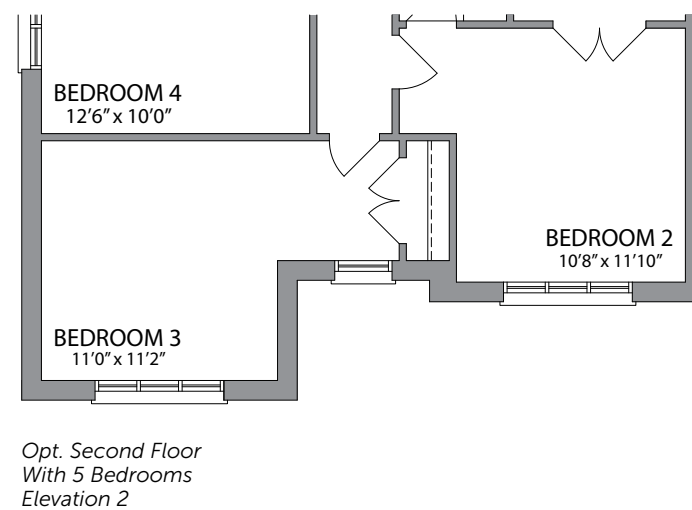

The Rochester | 2570 sq. ft. | ELEVATION 1

The Rochester | 2570 sq. ft. | ELEVATION 2

38' DETACHED HOMES

The Rochester | 2570 sq. ft.

PARADISE
DEVELOPMENTS