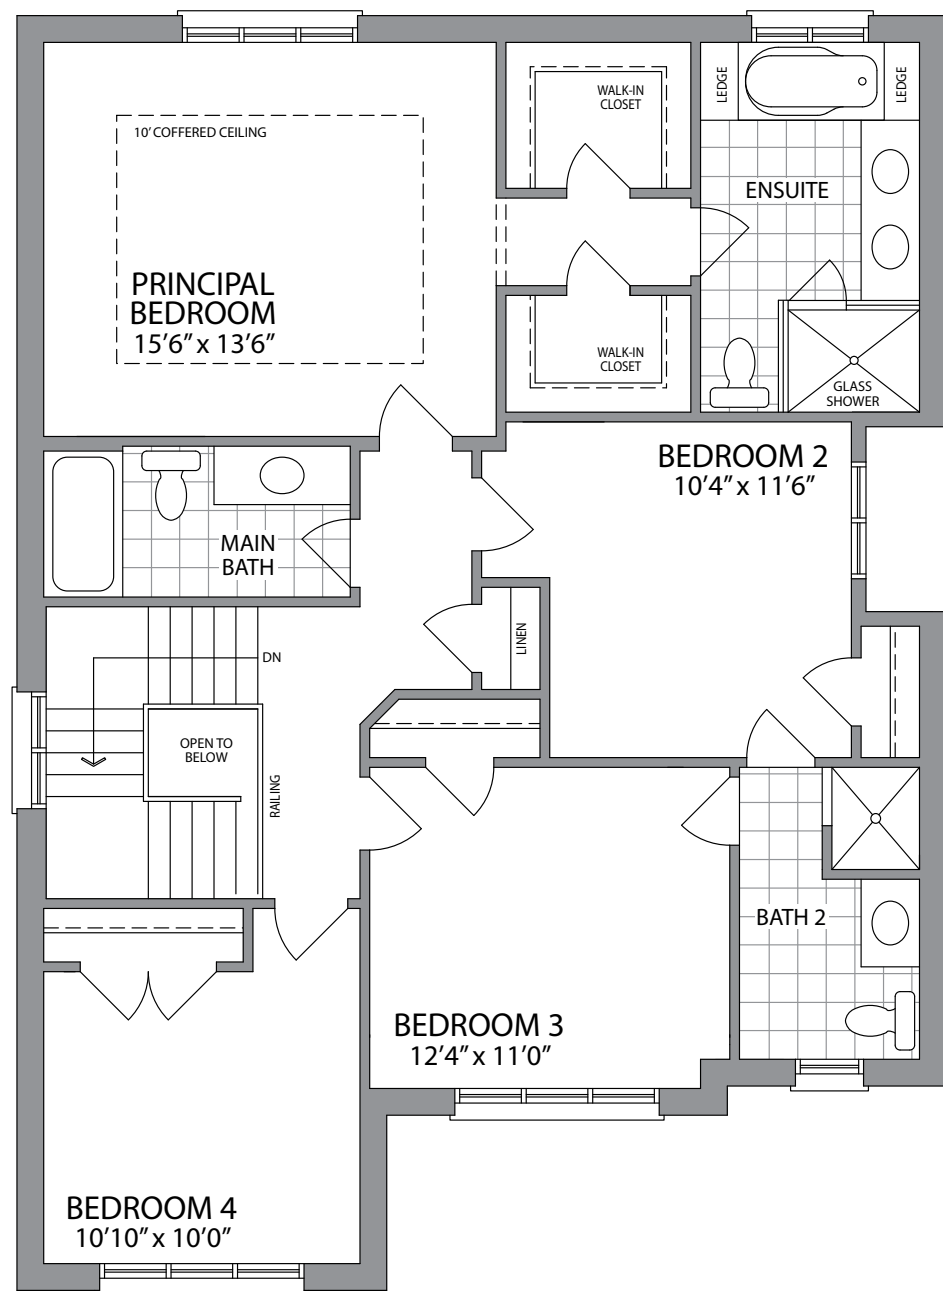

The Oakwood | 2200 sq. ft. | ELEVATION 1

The Oakwood | 2200 sq. ft. | ELEVATION 2

38' DETACHED HOMES

Ground Floor Elevation 1

Second Floor Elevation 1

Second Floor Elevation 2

Ground Floor Elevation 2

Basement Elevation 1

Basement Elevation 2

The Oakwood | 2200 sq. ft.

PARADISE
DEVELOPMENTS®

ELEVATION 1

ELEVATION 2