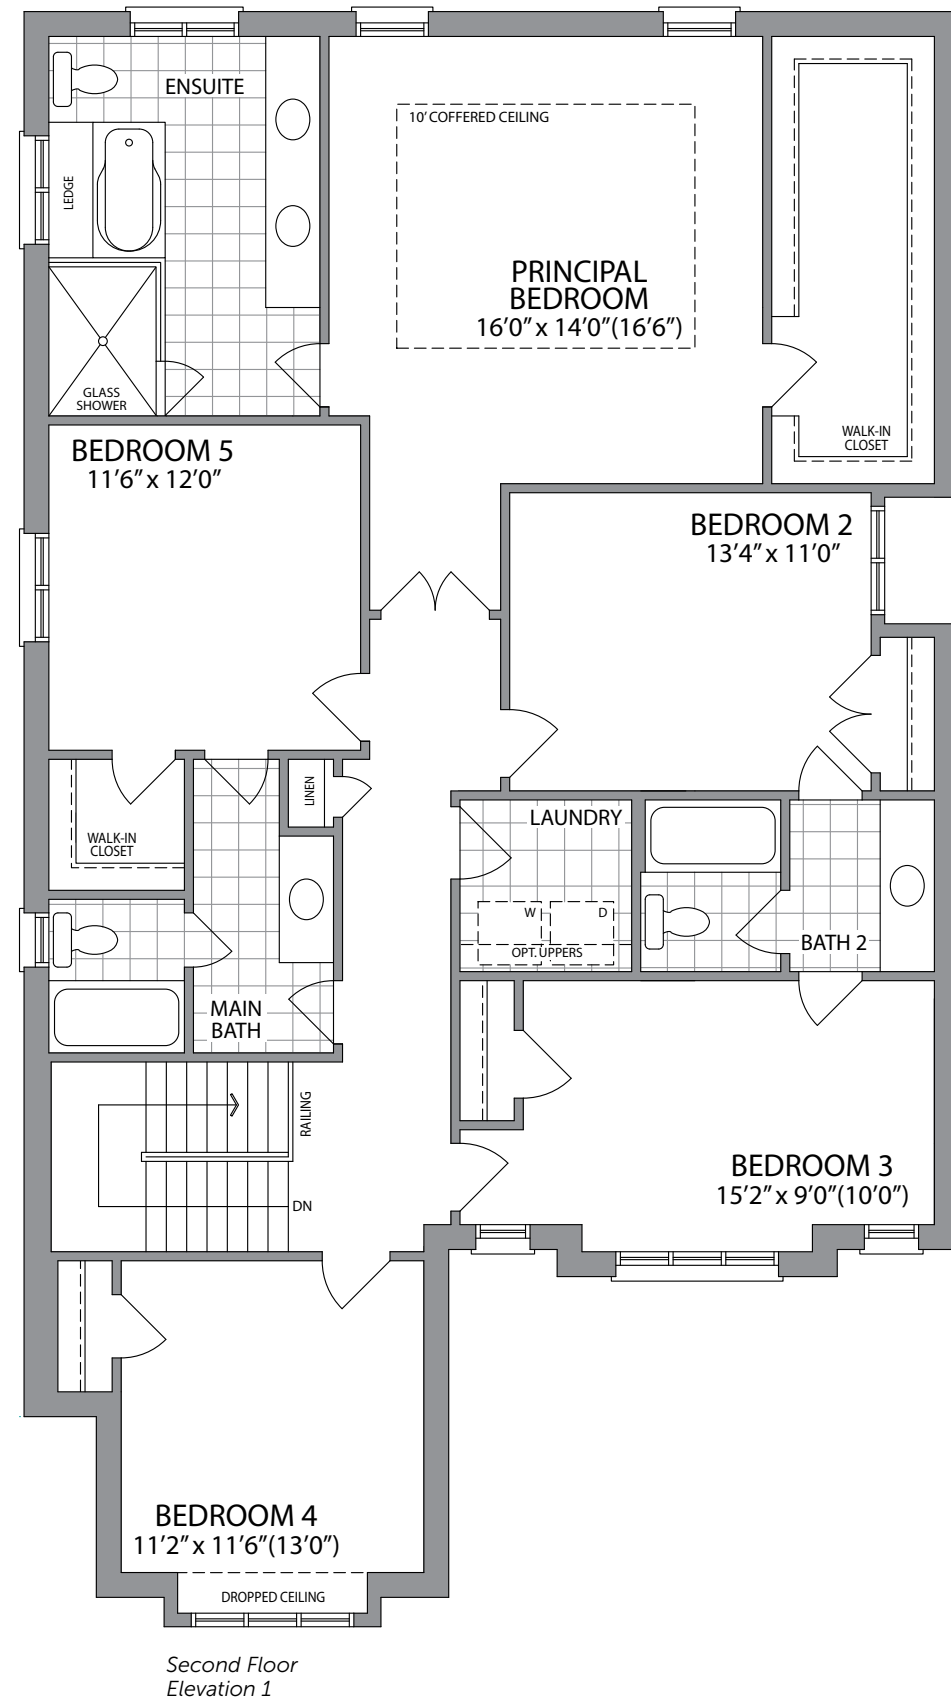

The Meadow | 3200 sq. ft. | ELEVATION 1

The Meadow | 3200 sq. ft. | ELEVATION 2

41' DETACHED HOMES

The Meadow | 3200 sq. ft.

PARADISE
DEVELOPMENTS®

Plans and specifications are subject to change without notice. E. & O. E. Actual usable floor space may vary from the stated floor area. All renderings are artist's concept. (41M)