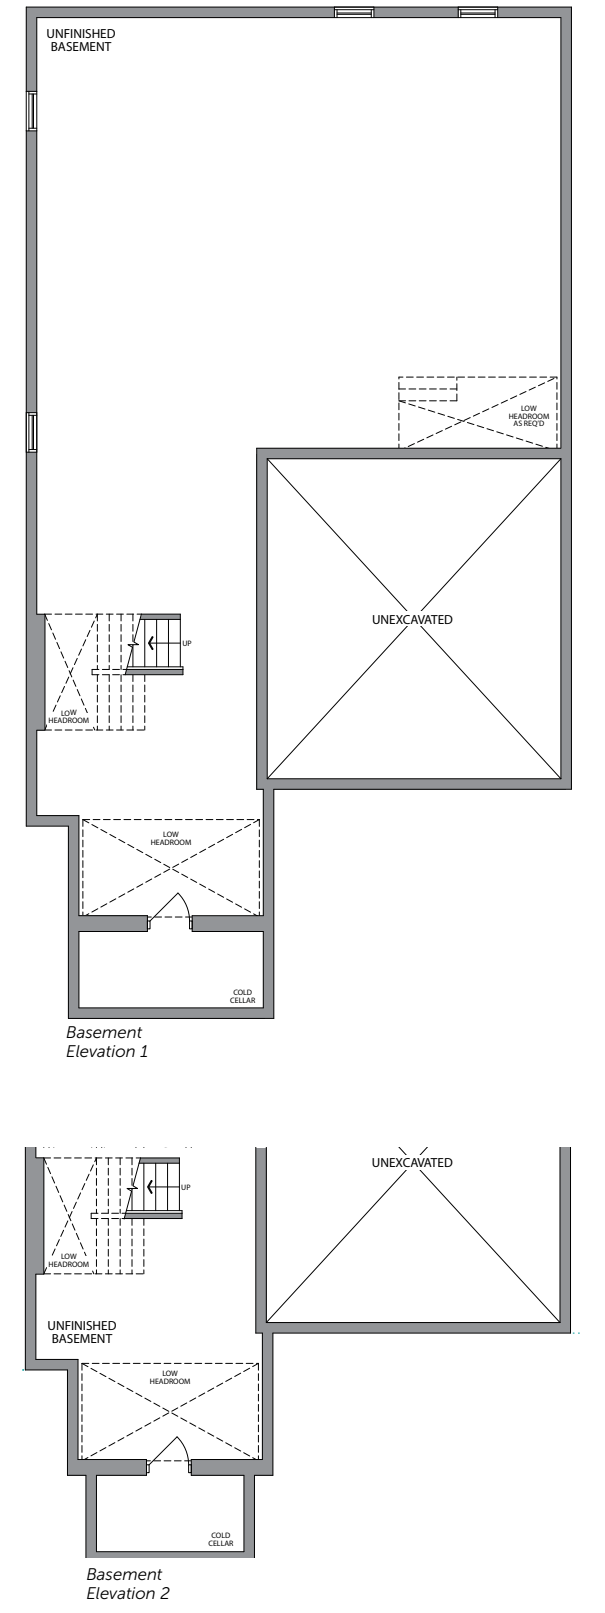

The Meadow | 3200 sq. ft. | ELEVATION 1

The Meadow | 3200 sq. ft. | ELEVATION 2

41' DETACHED HOMES

The Meadow | 3200 sq. ft.

PARADISE
DEVELOPMENTS®

Plans and specifications are subject to change without notice. E. & O. E. Actual usable floor space may vary from the stated floor area. All renderings are artist's concept. (41M)