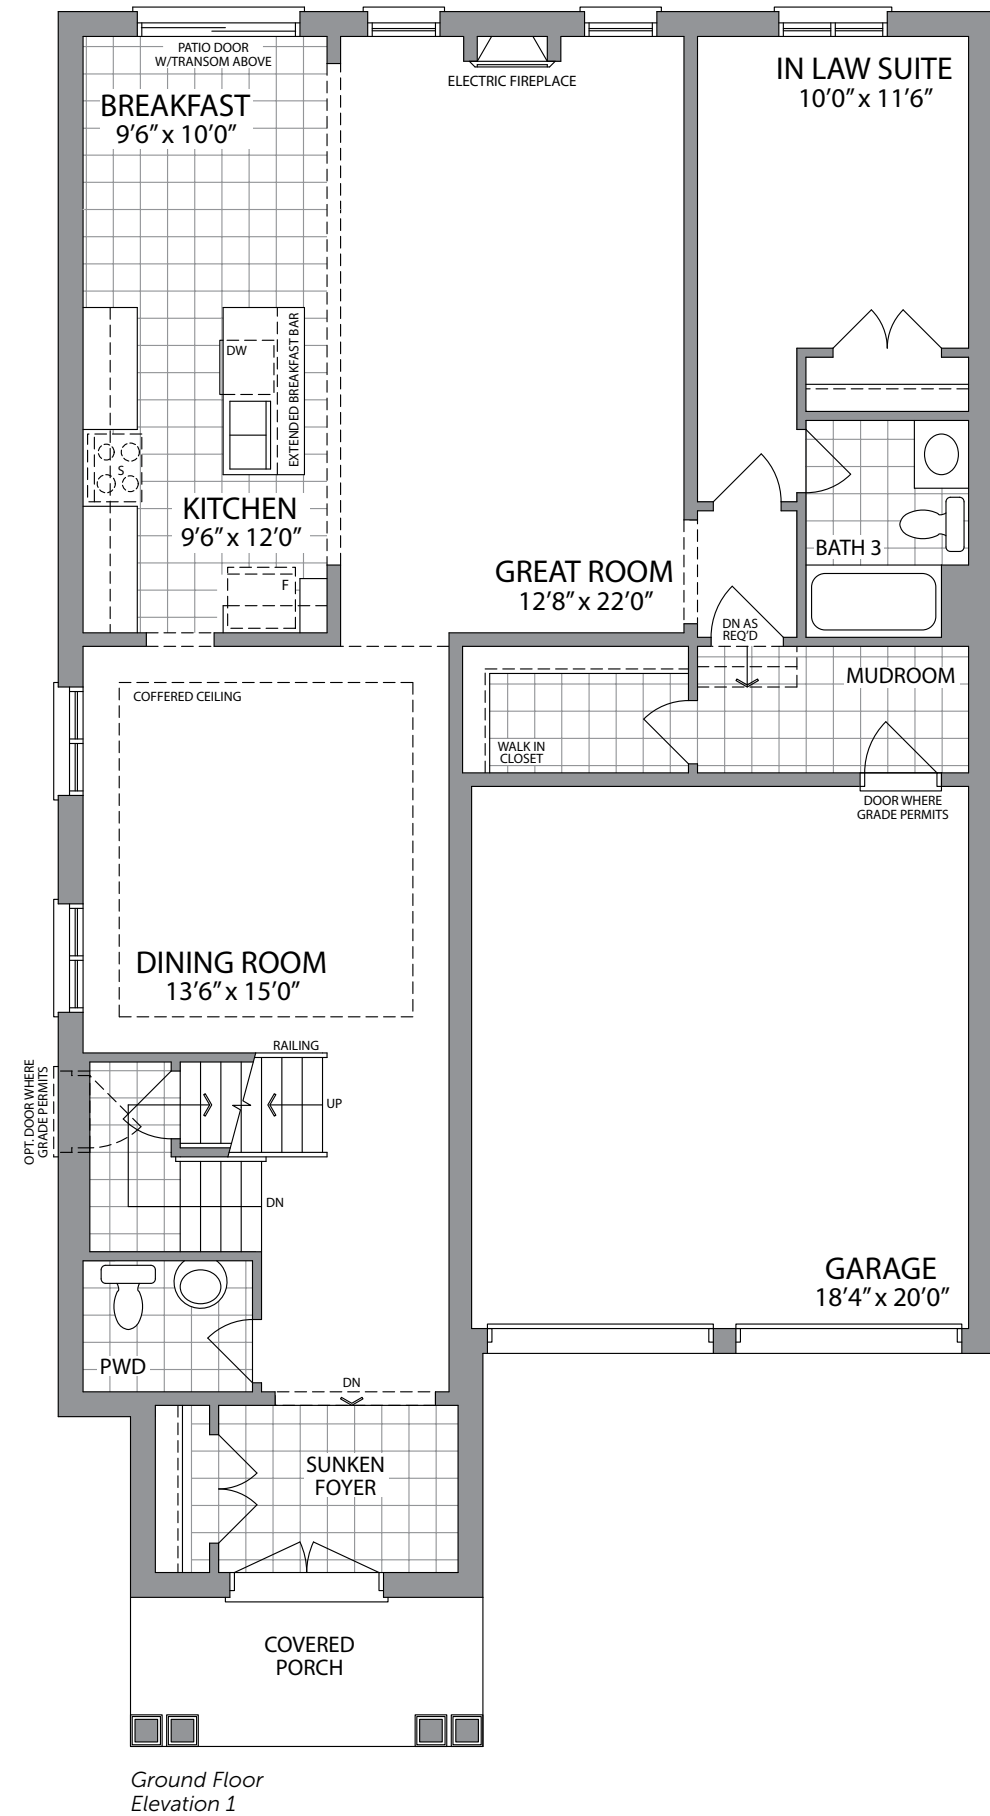

The Meadow | 3200 sq. ft. | ELEVATION 1

The Meadow | 3200 sq. ft. | ELEVATION 2

41' DETACHED HOMES

The Meadow | 3200 sq. ft.

PARADISE
DEVELOPMENTS®

Plans and specifications are subject to change without notice. E. & O. E. Actual usable floor space may vary from the stated floor area. All renderings are artist's concept. (41M)