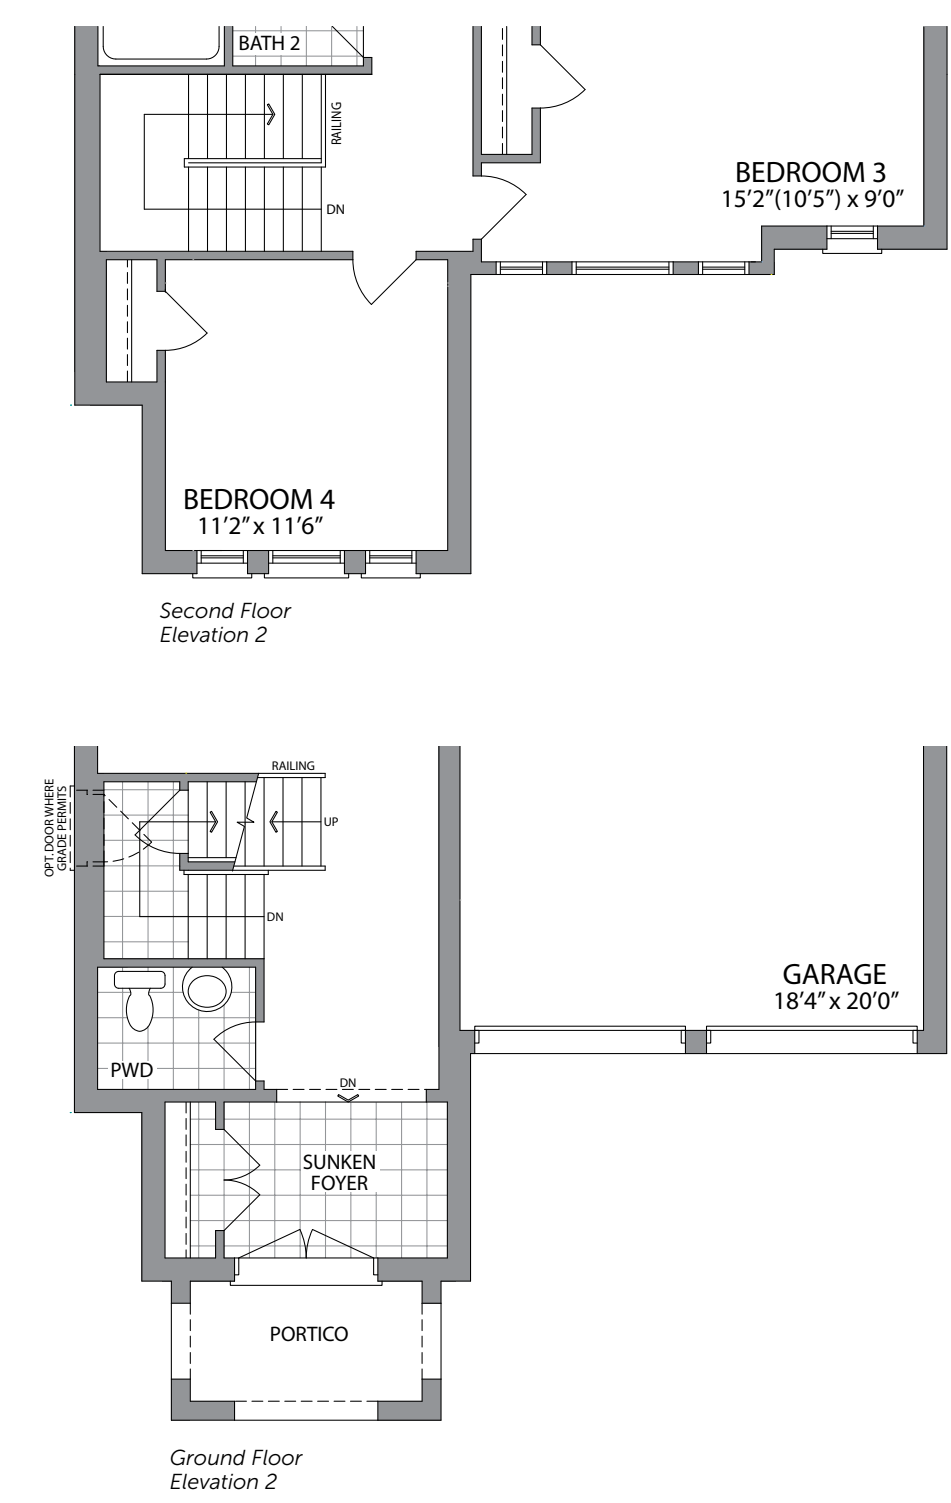

The Meadow | 3200 sq. ft. | ELEVATION 1

The Meadow | 3200 sq. ft. | ELEVATION 2

41' DETACHED HOMES

The Meadow | 3200 sq. ft.

PARADISE
DEVELOPMENTS®

Plans and specifications are subject to change without notice. E. & O. E. Actual usable floor space may vary from the stated floor area. All renderings are artist's concept. (41M)