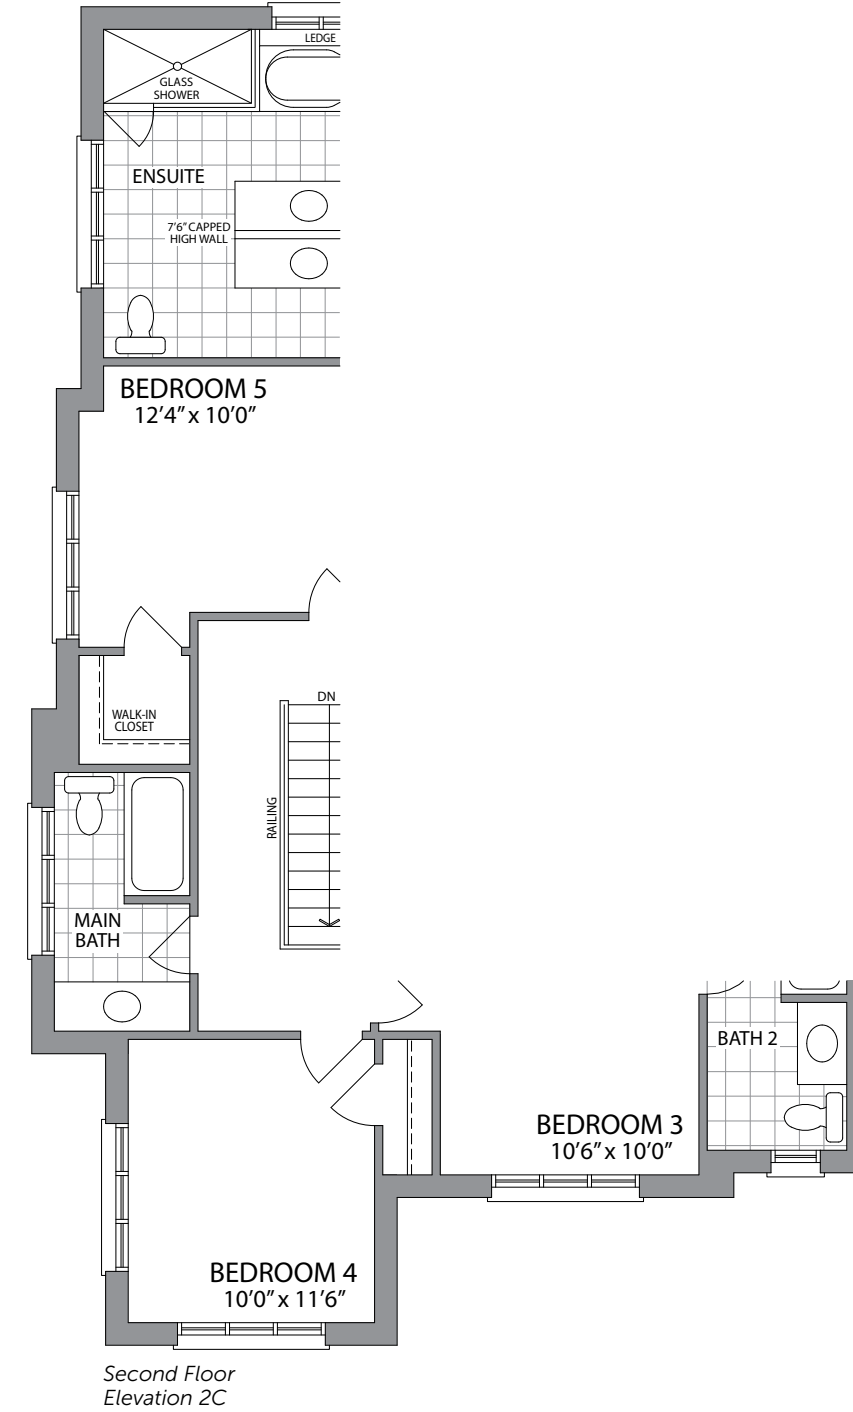

The Jorine | 2950 sq. ft. | ELEVATION 1C

The Jorine | 2950 sq. ft. | ELEVATION 2C

41' DETACHED HOMES

PARADISE
DEVELOPMENTS®

The Jorine | 2950 sq. ft.

PARADISE DEVELOPMENTS