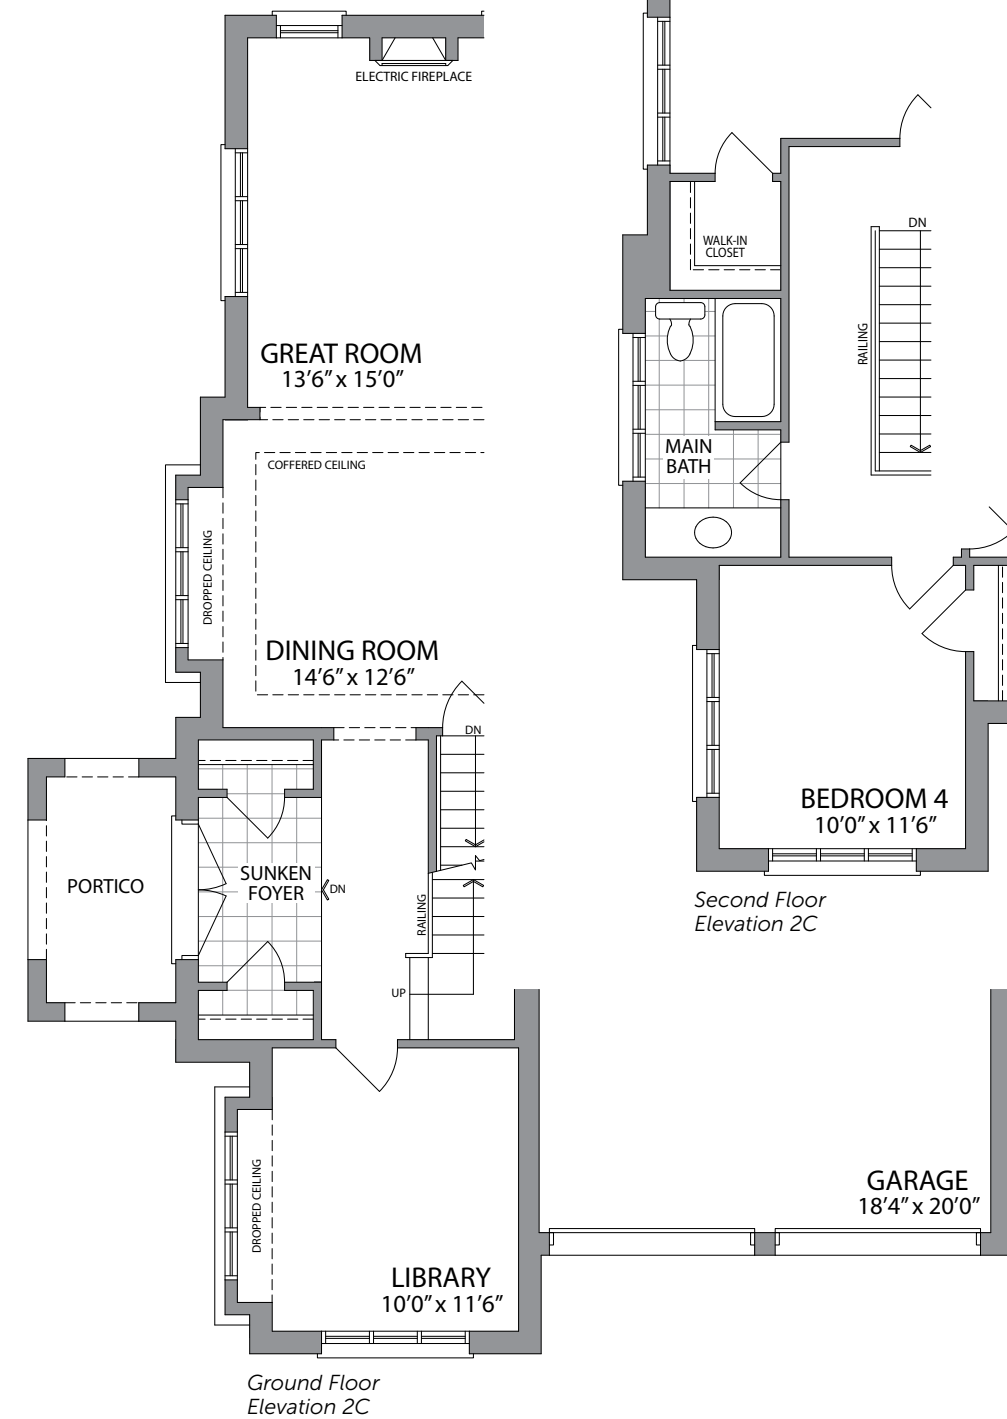

The Jorine | 2950 sq. ft. | ELEVATION 1C

The Jorine | 2950 sq. ft. | ELEVATION 2C

41' DETACHED HOMES

PARADISE
DEVELOPMENTS®

The Jorine | 2950 sq. ft.

PARADISE DEVELOPMENTS