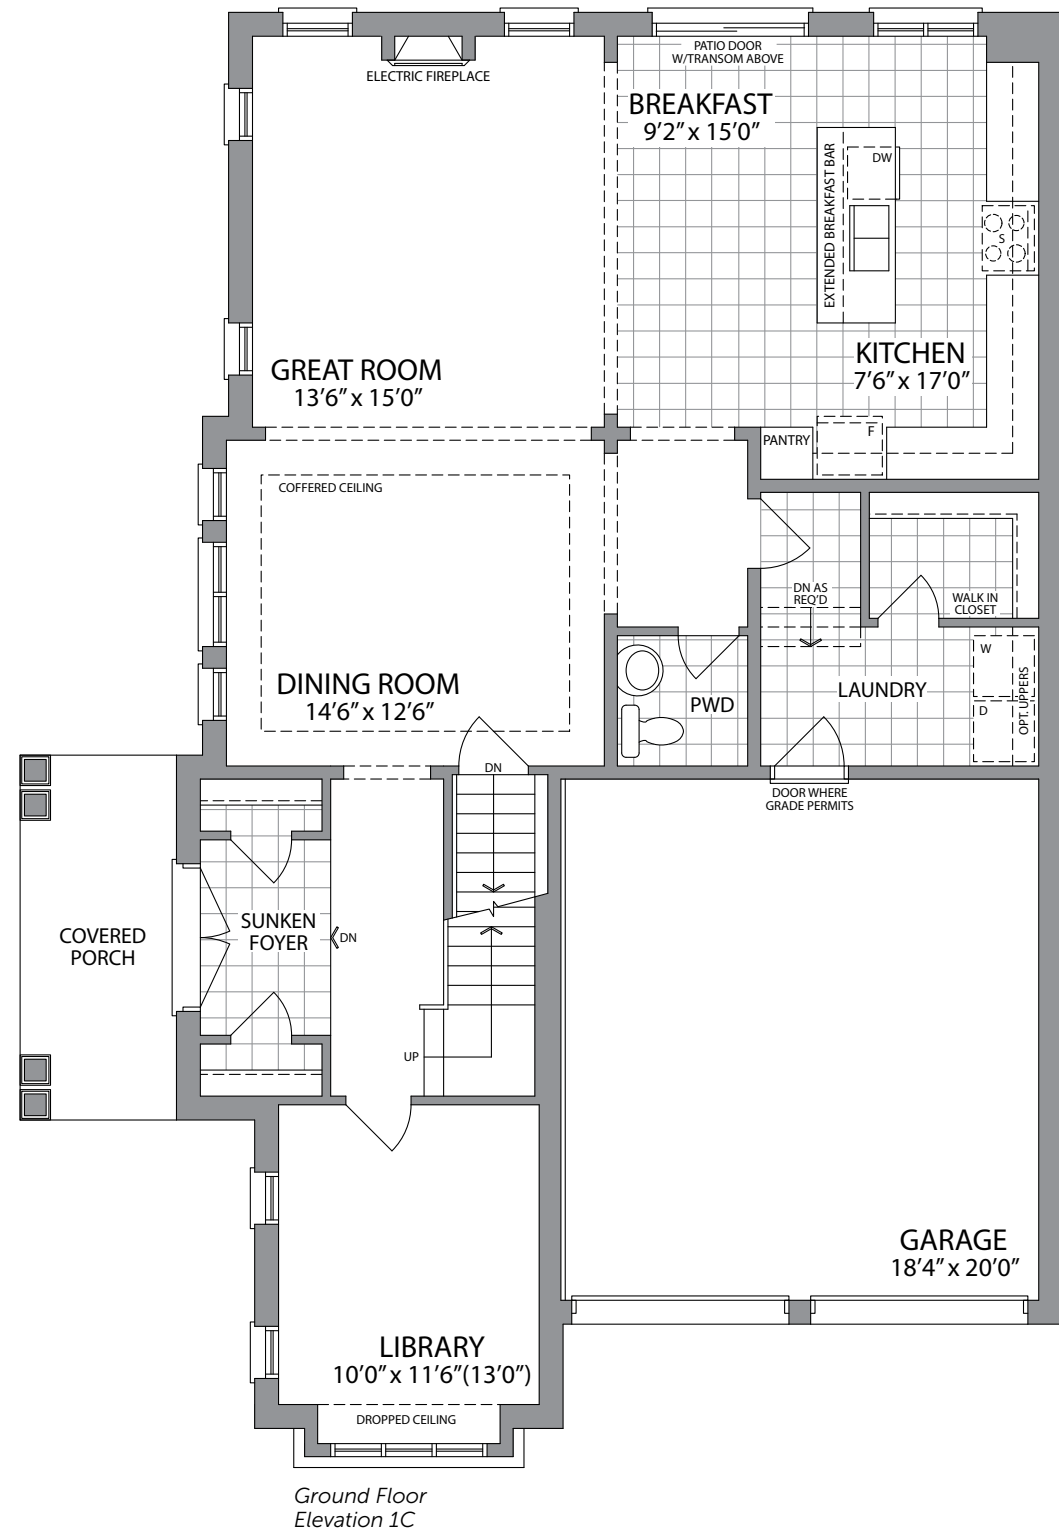

The Jorine | 2950 sq. ft. | ELEVATION 1C

The Jorine | 2950 sq. ft. | ELEVATION 2C

41' DETACHED HOMES

PARADISE
DEVELOPMENTS®

The Jorine | 2950 sq. ft.

PARADISE DEVELOPMENTS