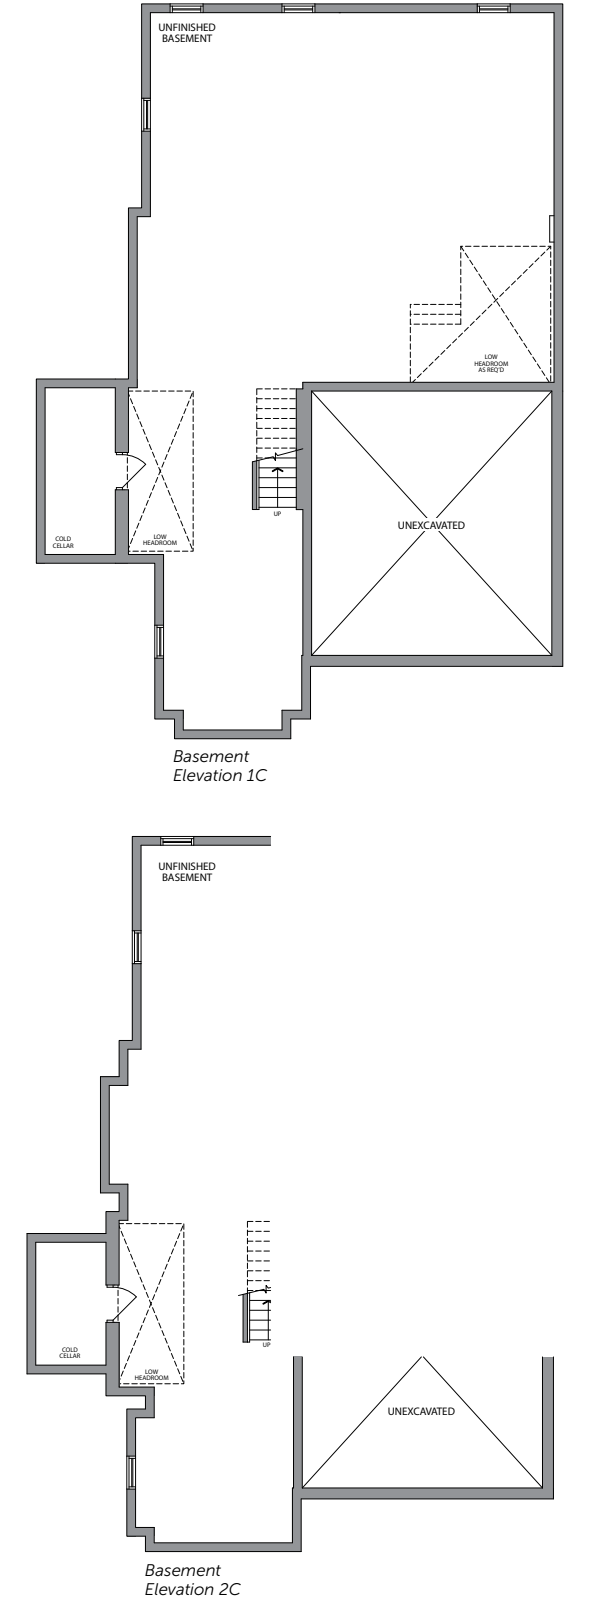

The Jorine | 2950 sq. ft. | ELEVATION 1C

The Jorine | 2950 sq. ft. | ELEVATION 2C

41' DETACHED HOMES

PARADISE
DEVELOPMENTS®

The Jorine | 2950 sq. ft.

PARADISE DEVELOPMENTS