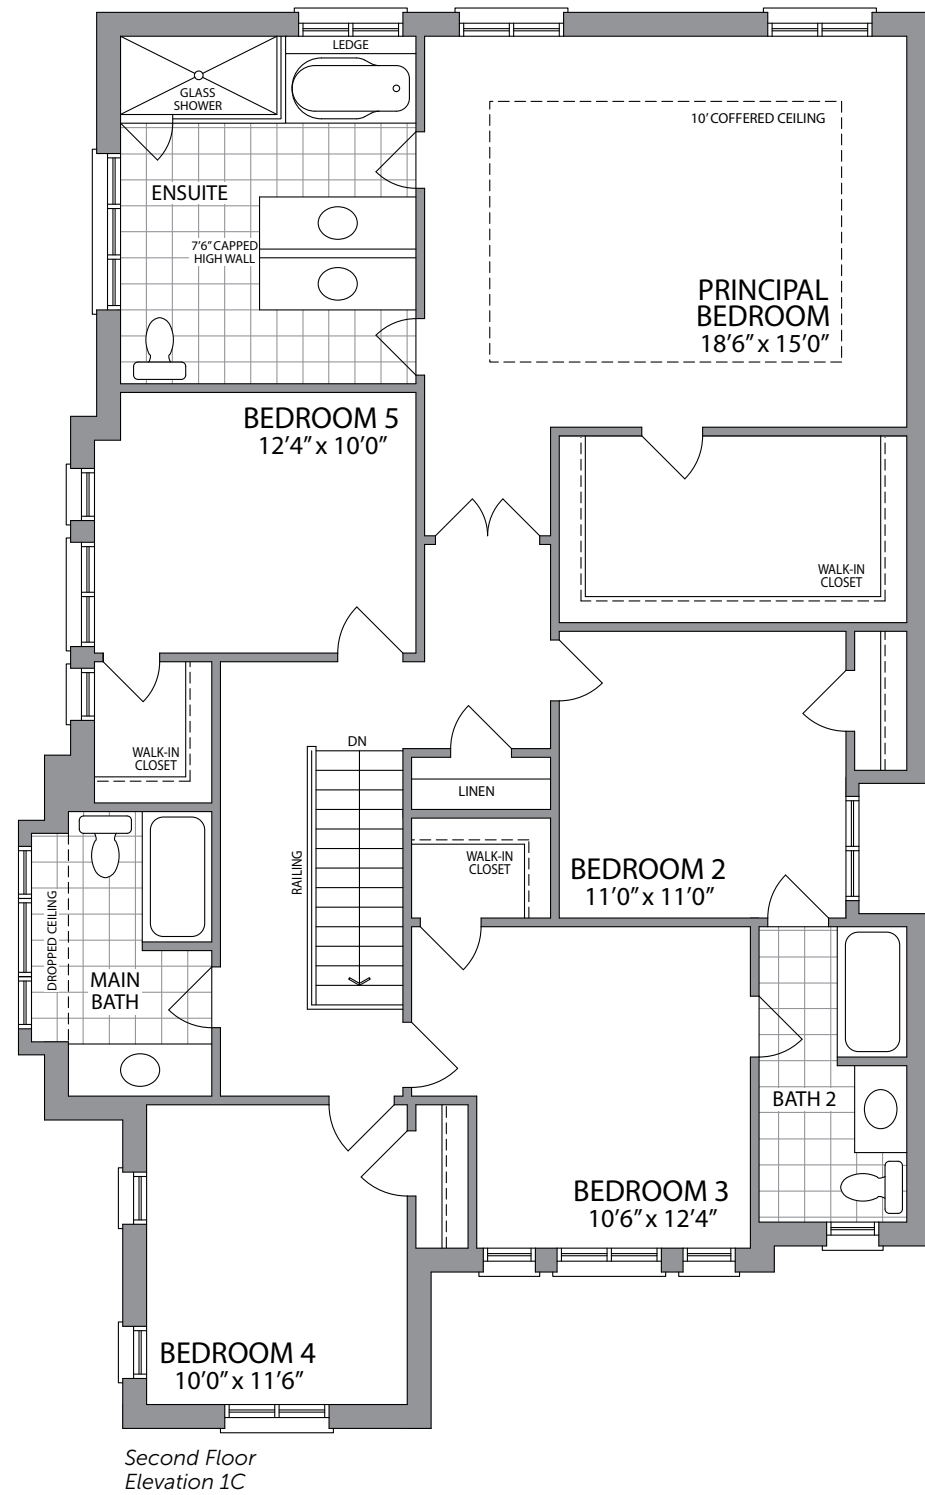

The Jorine | 2950 sq. ft. | ELEVATION 1C

The Jorine | 2950 sq. ft. | ELEVATION 2C

41' DETACHED HOMES

PARADISE
DEVELOPMENTS®

The Jorine | 2950 sq. ft.

PARADISE DEVELOPMENTS