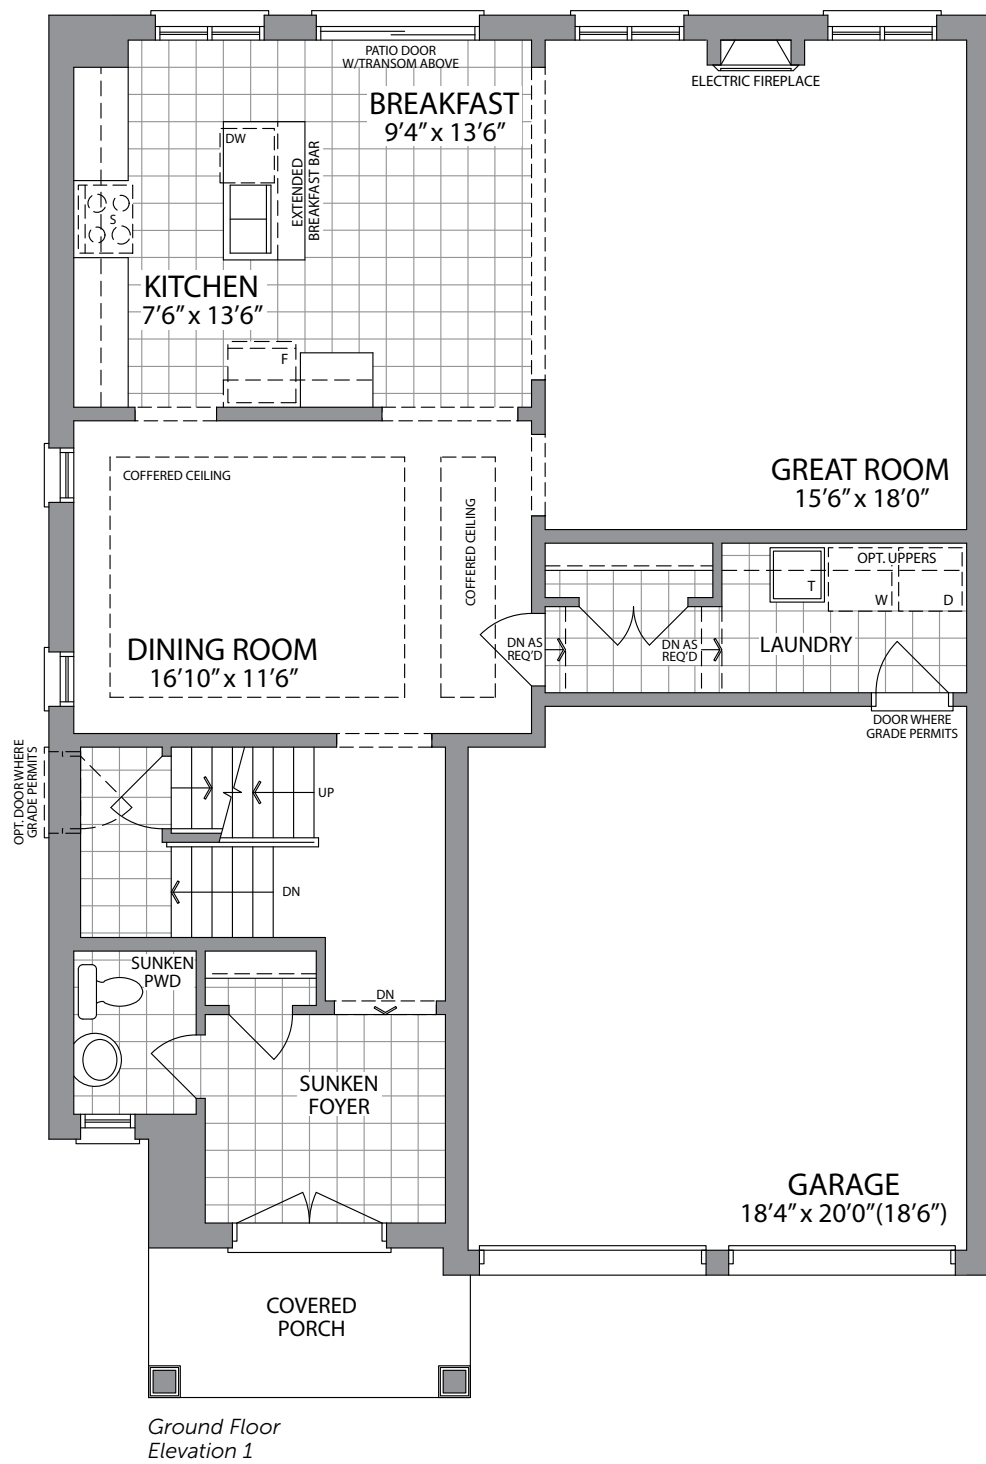

The Hazelton | 2650 sq. ft. | ELEVATION 1

Artist's Concept

The Hazelton | 2650 sq. ft. | ELEVATION 2

Artist's Concept

**41'** DETACHED HOMES

**PARADISE**  
DEVELOPMENTS®

The Hazelton | 2650 sq. ft.

PARADISE DEVELOPMENTS