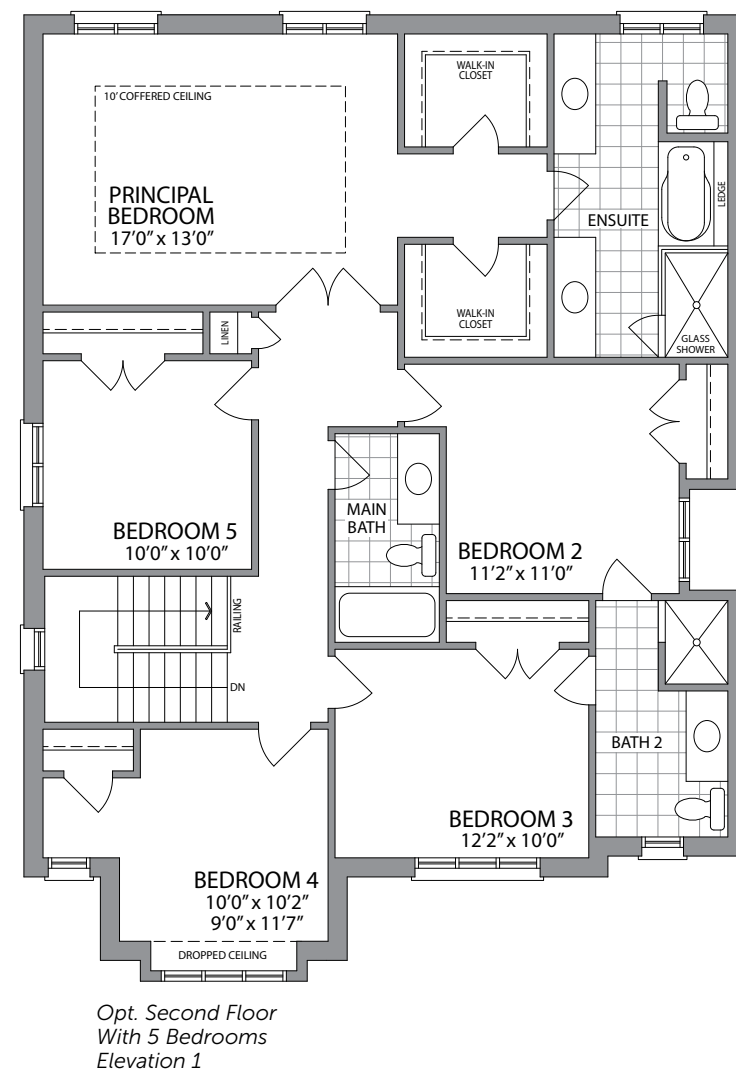

The Hazelton | 2650 sq. ft. | ELEVATION 1

Artist's Concept

The Hazelton | 2650 sq. ft. | ELEVATION 2

Artist's Concept

**41'** DETACHED HOMES

**PARADISE**  
DEVELOPMENTS®

The Hazelton | 2650 sq. ft.

PARADISE DEVELOPMENTS