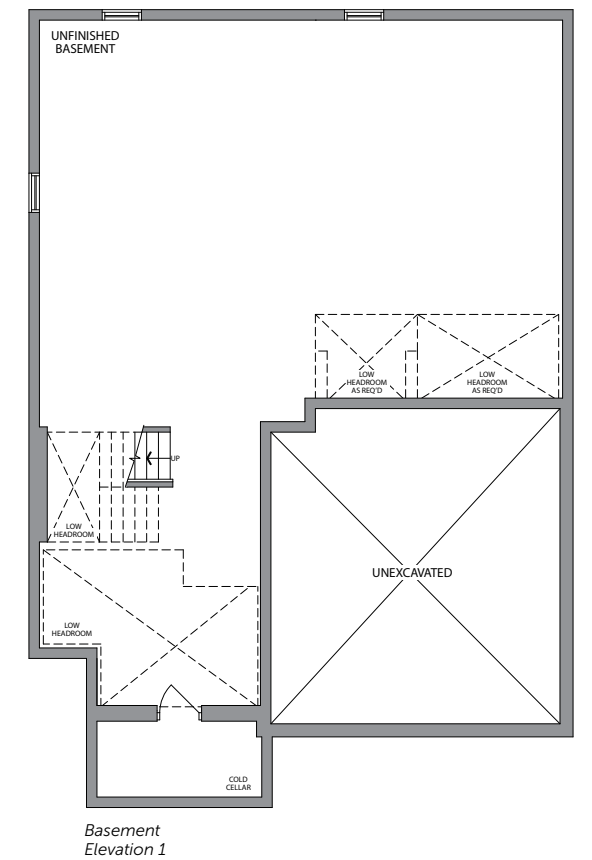

The Hazelton | 2650 sq. ft. | ELEVATION 1

Artist's Concept

The Hazelton | 2650 sq. ft. | ELEVATION 2

Artist's Concept

**41'** DETACHED HOMES

**PARADISE**  
DEVELOPMENTS®

The Hazelton | 2650 sq. ft.

PARADISE DEVELOPMENTS