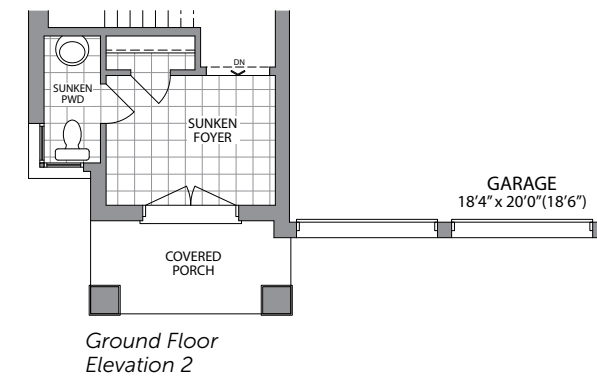

The Hazelton | 2650 sq. ft. | ELEVATION 1

Artist's Concept

The Hazelton | 2650 sq. ft. | ELEVATION 2

Artist's Concept

**41'** DETACHED HOMES

**PARADISE**  
DEVELOPMENTS®

The Hazelton | 2650 sq. ft.

PARADISE DEVELOPMENTS