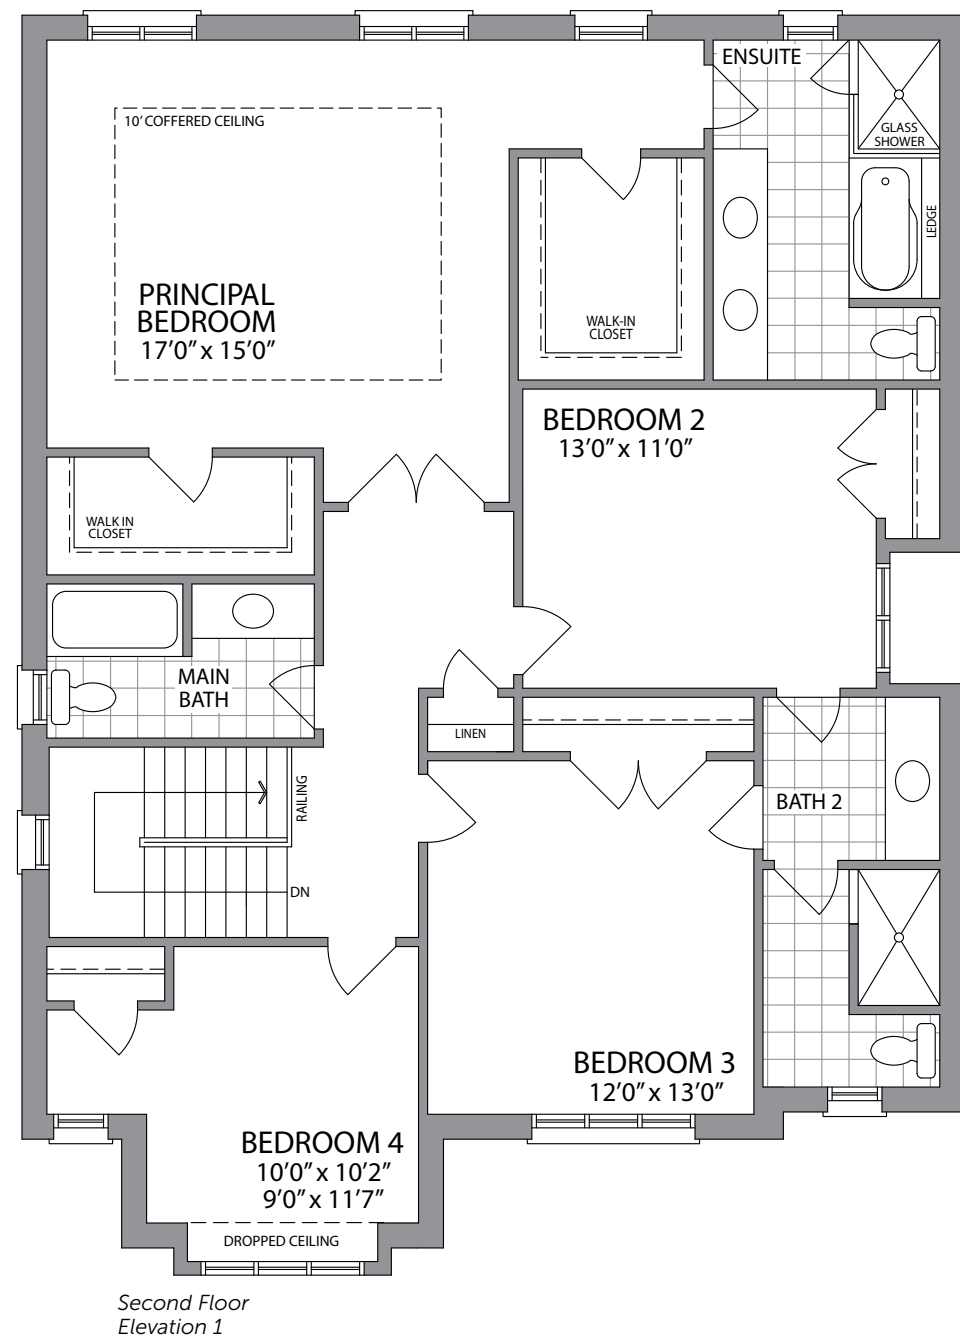

The Hazelton | 2650 sq. ft. | ELEVATION 1

Artist's Concept

The Hazelton | 2650 sq. ft. | ELEVATION 2

Artist's Concept

**41'** DETACHED HOMES

**PARADISE**  
DEVELOPMENTS®

The Hazelton | 2650 sq. ft.

PARADISE DEVELOPMENTS