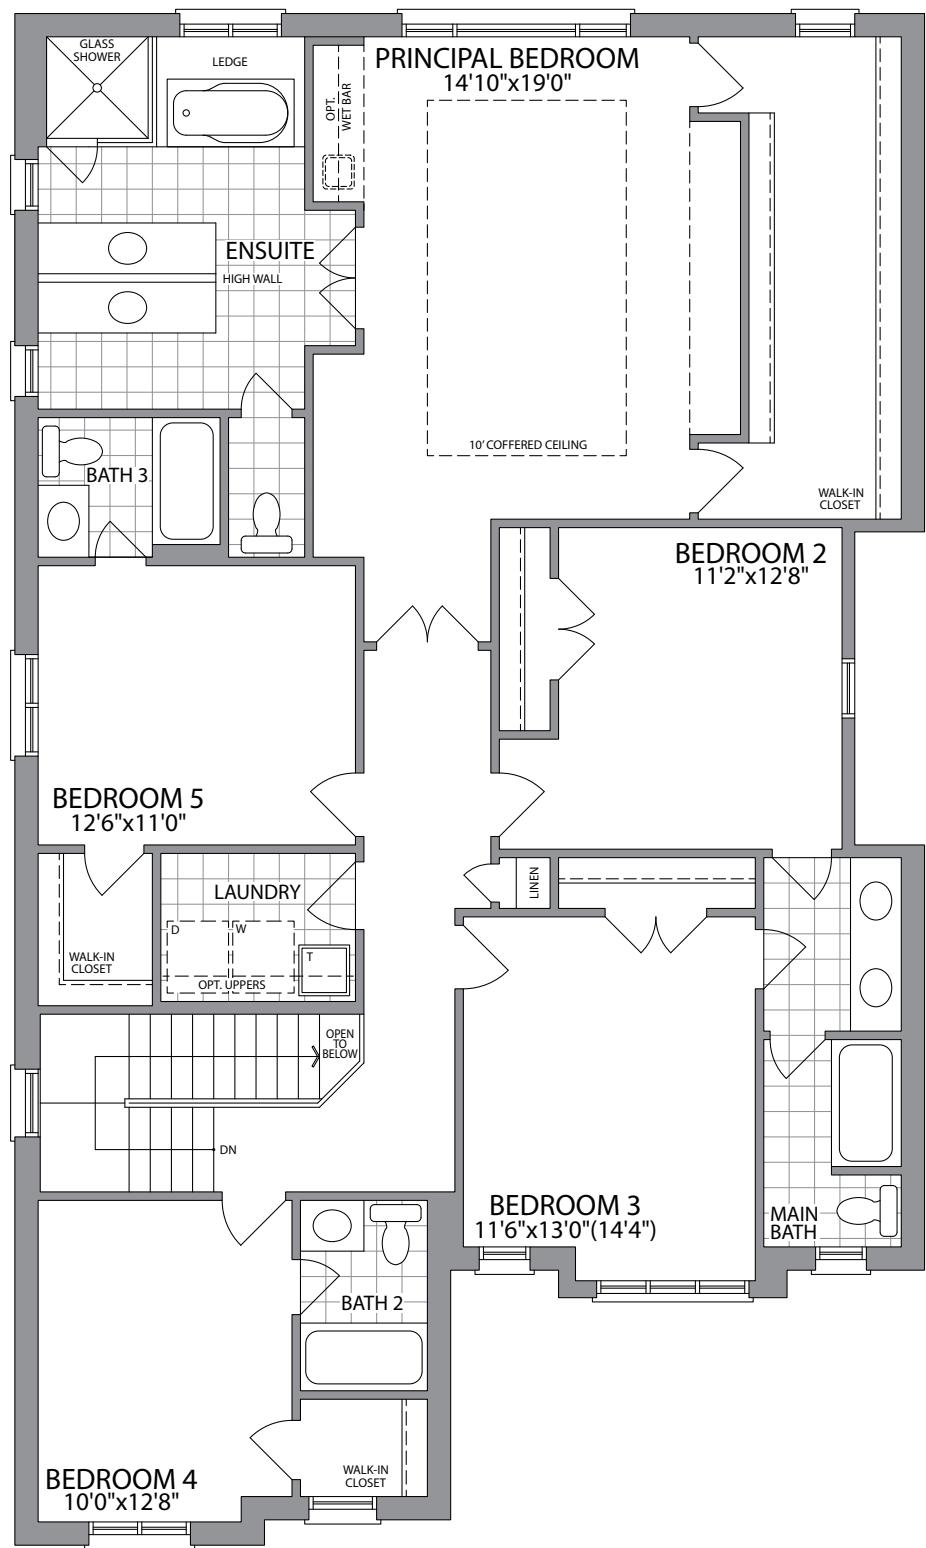

The Binnington | 3535 sq. ft. | ELEVATION 1

The Binnington | 3535 sq. ft. | ELEVATION 2  ValleyOak  
WEST BRAMPTON

**43'** DETACHED HOMES

**PARADISE**  
DEVELOPMENTS®

Ground Floor  
Elevation 1

Second Floor  
Elevation 1

Second Floor  
Elevation 2

Ground Floor  
Elevation 2

Basement  
Elevation 1

Basement  
Elevation 2

ELEVATION 1

ELEVATION 2

# The Binnington | 3535 sq. ft.

**PARADISE**  
DEVELOPMENTS®