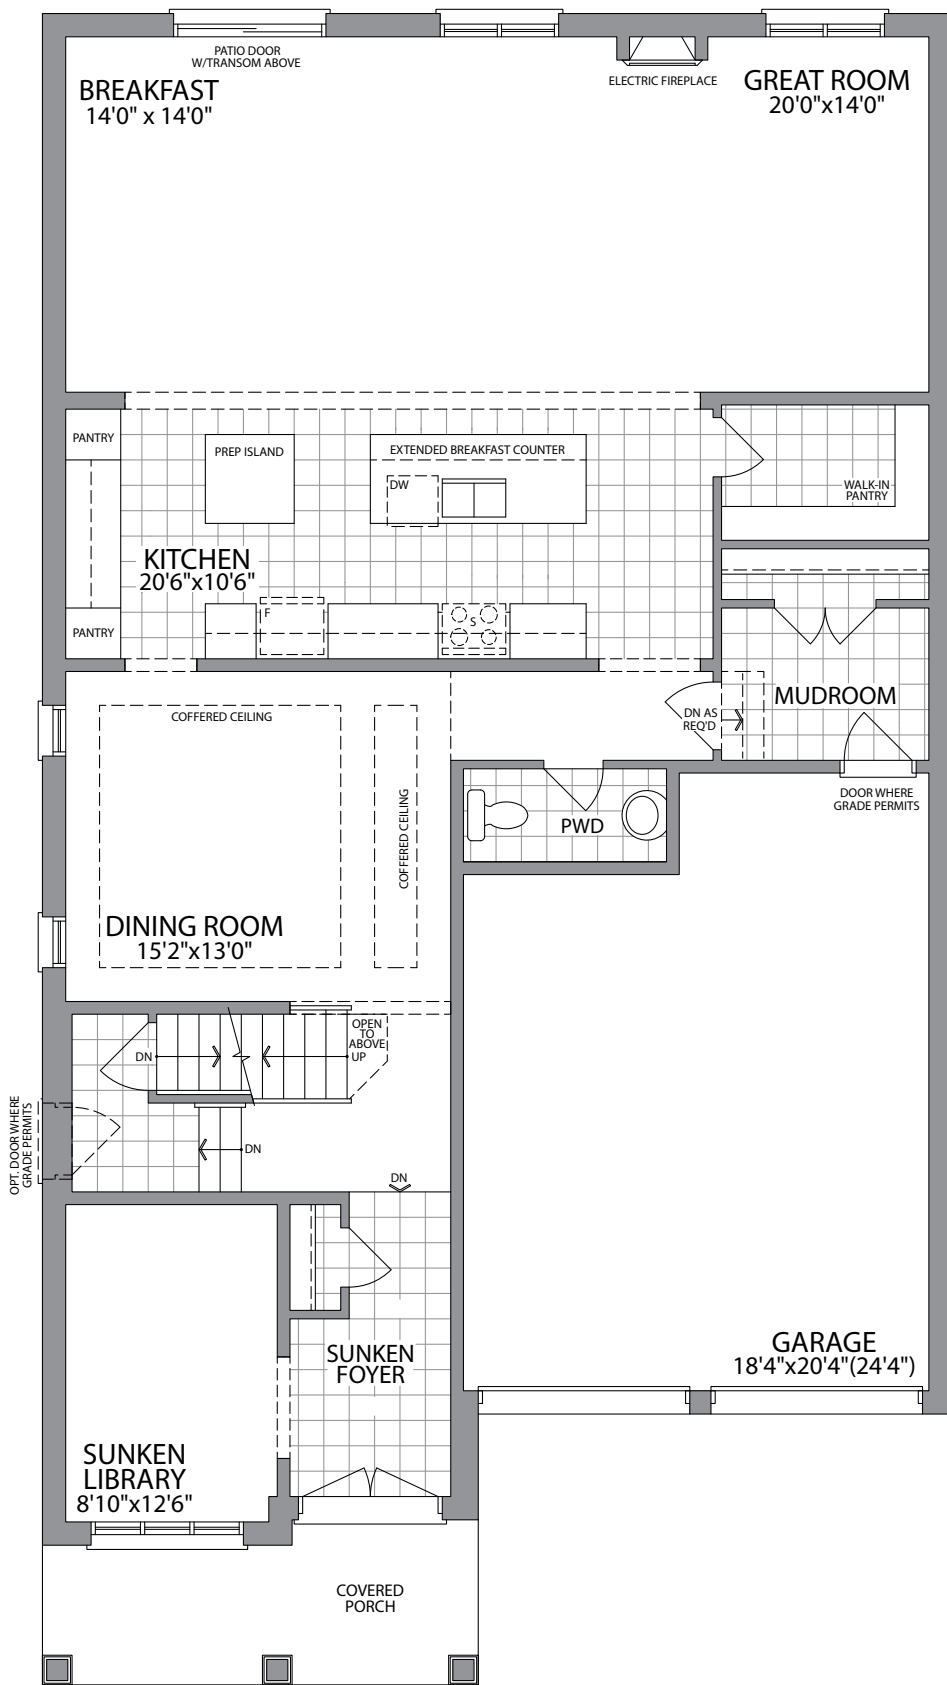

The Binnington | 3535 sq. ft. | ELEVATION 1

The Binnington | 3535 sq. ft. | ELEVATION 2  ValleyOak  
WEST BRAMPTON

**43'** DETACHED HOMES

**PARADISE**  
DEVELOPMENTS®

Ground Floor  
Elevation 1

Second Floor  
Elevation 1

Second Floor  
Elevation 2

Ground Floor  
Elevation 2

Basement  
Elevation 1

Basement  
Elevation 2

ELEVATION 1

ELEVATION 2

# The Binnington | 3535 sq. ft.

**PARADISE**  
DEVELOPMENTS®