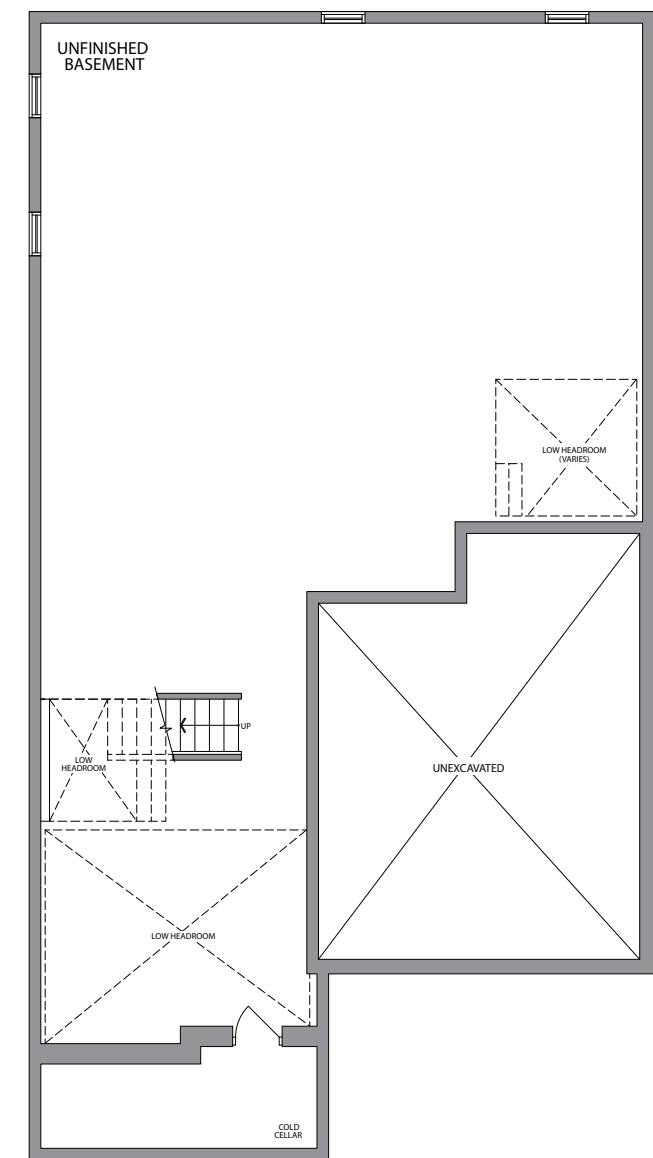

The Binnington | 3535 sq. ft. | ELEVATION 1

The Binnington | 3535 sq. ft. | ELEVATION 2  ValleyOak  
WEST BRAMPTON

**43'** DETACHED HOMES

**PARADISE**  
DEVELOPMENTS®

Ground Floor  
Elevation 1

Second Floor  
Elevation 1

Second Floor  
Elevation 2

Ground Floor  
Elevation 2

Basement  
Elevation 1

Basement  
Elevation 2

ELEVATION 1

ELEVATION 2

# The Binnington | 3535 sq. ft.

**PARADISE**  
DEVELOPMENTS®