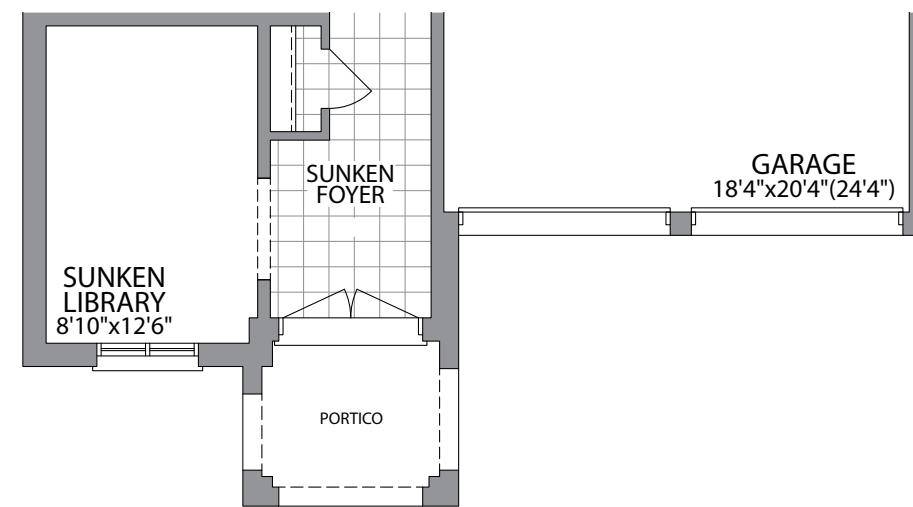

The Binnington | 3535 sq. ft. | ELEVATION 1

The Binnington | 3535 sq. ft. | ELEVATION 2  ValleyOak  
WEST BRAMPTON

**43'** DETACHED HOMES

**PARADISE**  
DEVELOPMENTS®

Ground Floor  
Elevation 1

Second Floor  
Elevation 1

Second Floor  
Elevation 2

Ground Floor  
Elevation 2

Basement  
Elevation 1

Basement  
Elevation 2

ELEVATION 1

ELEVATION 2

# The Binnington | 3535 sq. ft.

**PARADISE**  
DEVELOPMENTS®