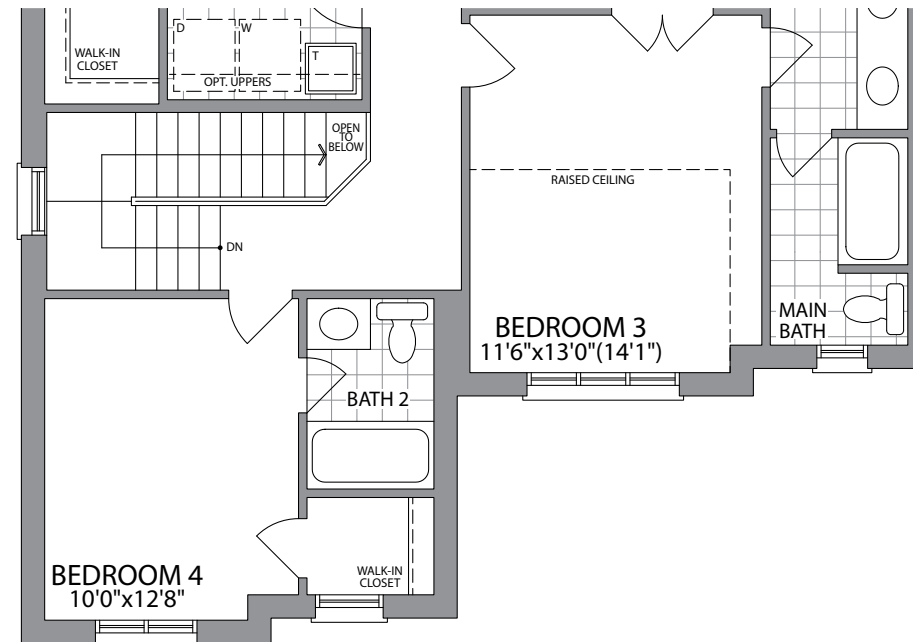

The Binnington | 3535 sq. ft. | ELEVATION 1

The Binnington | 3535 sq. ft. | ELEVATION 2  ValleyOak  
WEST BRAMPTON

**43'** DETACHED HOMES

**PARADISE**  
DEVELOPMENTS®

Ground Floor  
Elevation 1

Second Floor  
Elevation 1

Second Floor  
Elevation 2

Ground Floor  
Elevation 2

Basement  
Elevation 1

Basement  
Elevation 2

ELEVATION 1

ELEVATION 2

# The Binnington | 3535 sq. ft.

**PARADISE**  
DEVELOPMENTS®