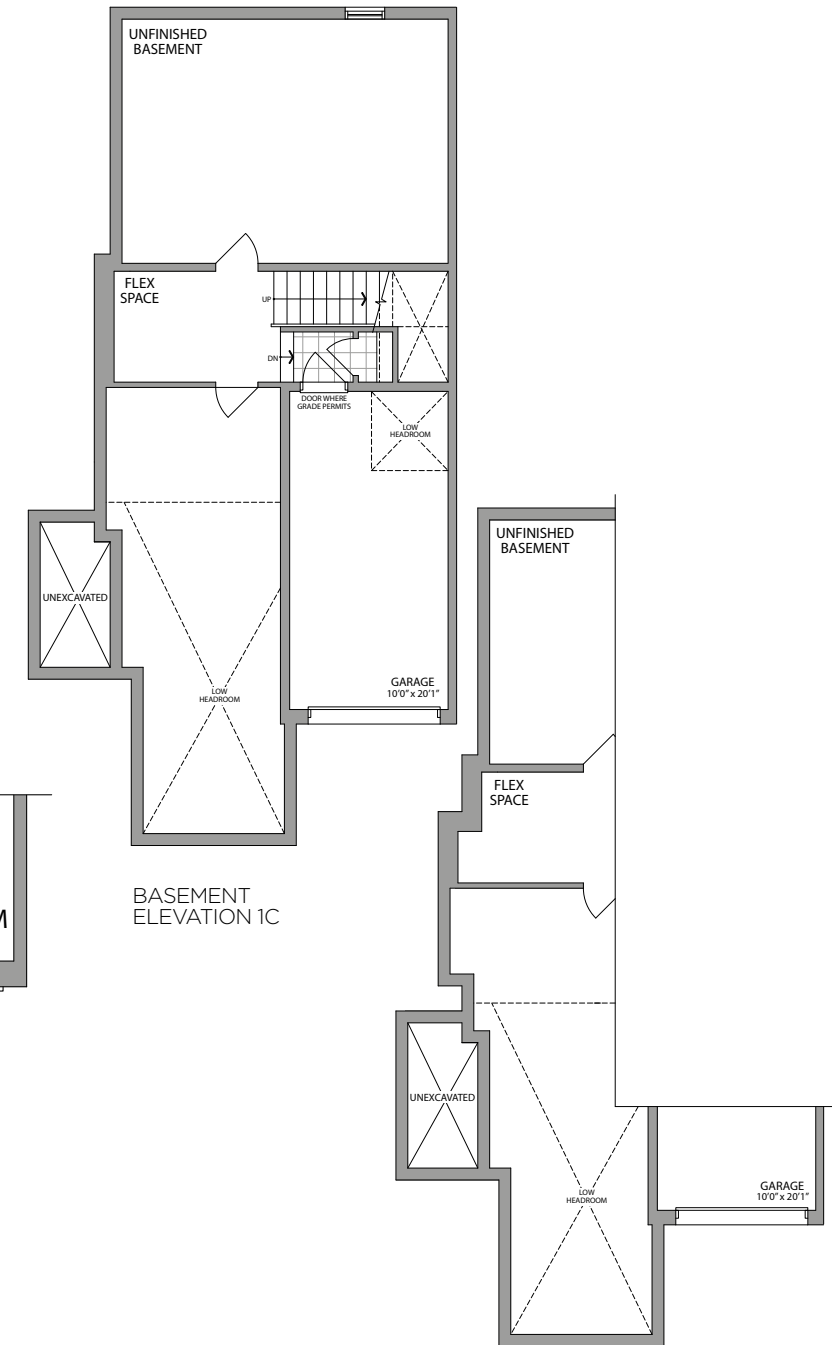

THE HASTING

ELEVATION 1C

BLOCK 10, UNIT 1
BLOCK 11, UNIT 4

SIDE VIEW

FRONT VIEW

20'

ELEVATION 2C

2310 SQ.FT.

SIDE VIEW

FRONT VIEW

THE HASTING/23 10 SQ.FT. |

BLOCK 10, UNIT 1
BLOCK 11, UNIT 4

20' LUXURY STREET TOWNHOMES

GROUND FLOOR ELEVATION 1C

SECOND FLOOR ELEVATION 1C

GROUND FLOOR ELEVATION 2C

SECOND FLOOR ELEVATION 2C

BASEMENT ELEVATION 1C

BASEMENT ELEVATION 2C

FRONT ELEVATION 1C

SIDE ELEVATION 1C

FRONT ELEVATION 2C

SIDE ELEVATION 2C