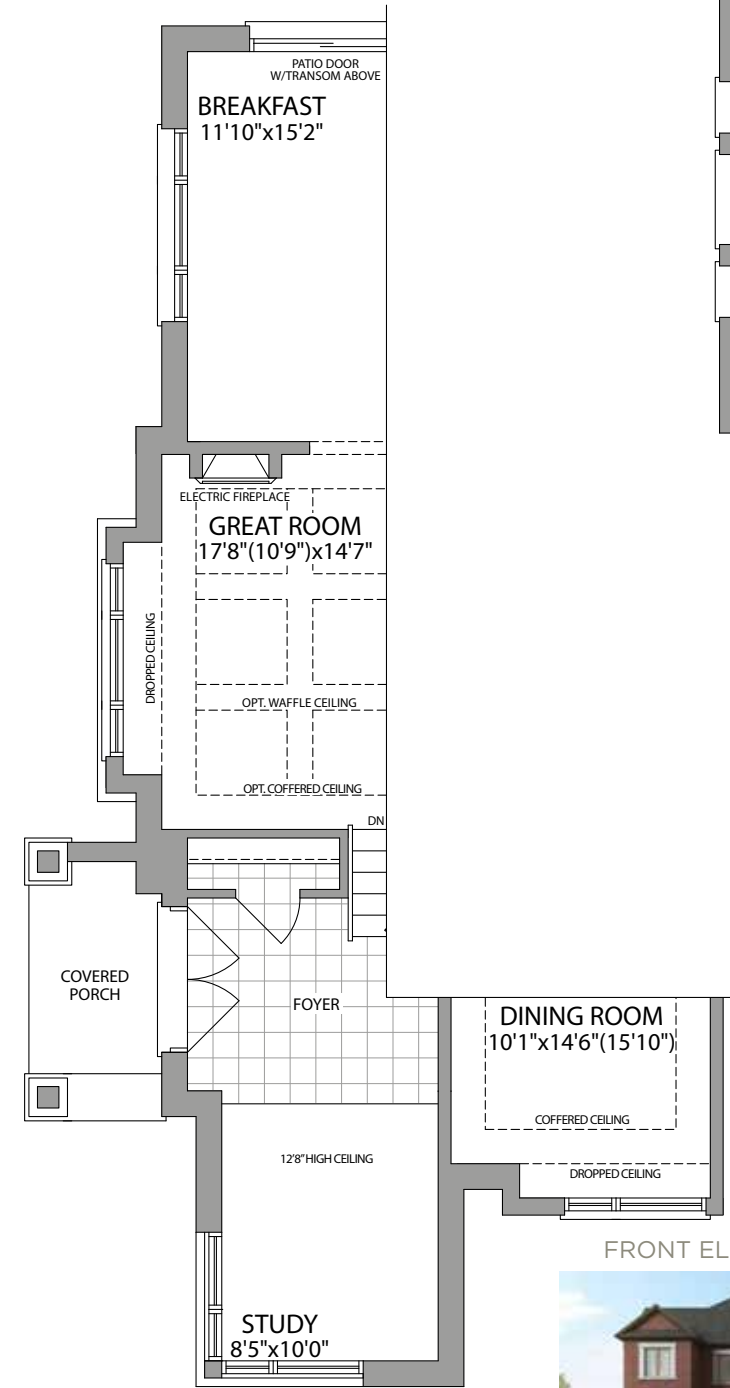

THE HASTING

ELEVATION 1C

BLOCK 10, UNIT 1
BLOCK 11, UNIT 4

SIDE VIEW

FRONT VIEW

20'

ELEVATION 2C

2310 SQ.FT.

SIDE VIEW

FRONT VIEW

THE HASTING/23 10 SQ.FT. |

BLOCK 10, UNIT 1
BLOCK 11, UNIT 4

20' LUXURY STREET TOWNHOMES

GROUND FLOOR ELEVATION 1C

SECOND FLOOR ELEVATION 1C

GROUND FLOOR ELEVATION 2C

SECOND FLOOR ELEVATION 2C

BASEMENT ELEVATION 1C

BASEMENT ELEVATION 2C

FRONT ELEVATION 1C

SIDE ELEVATION 1C

FRONT ELEVATION 2C

SIDE ELEVATION 2C