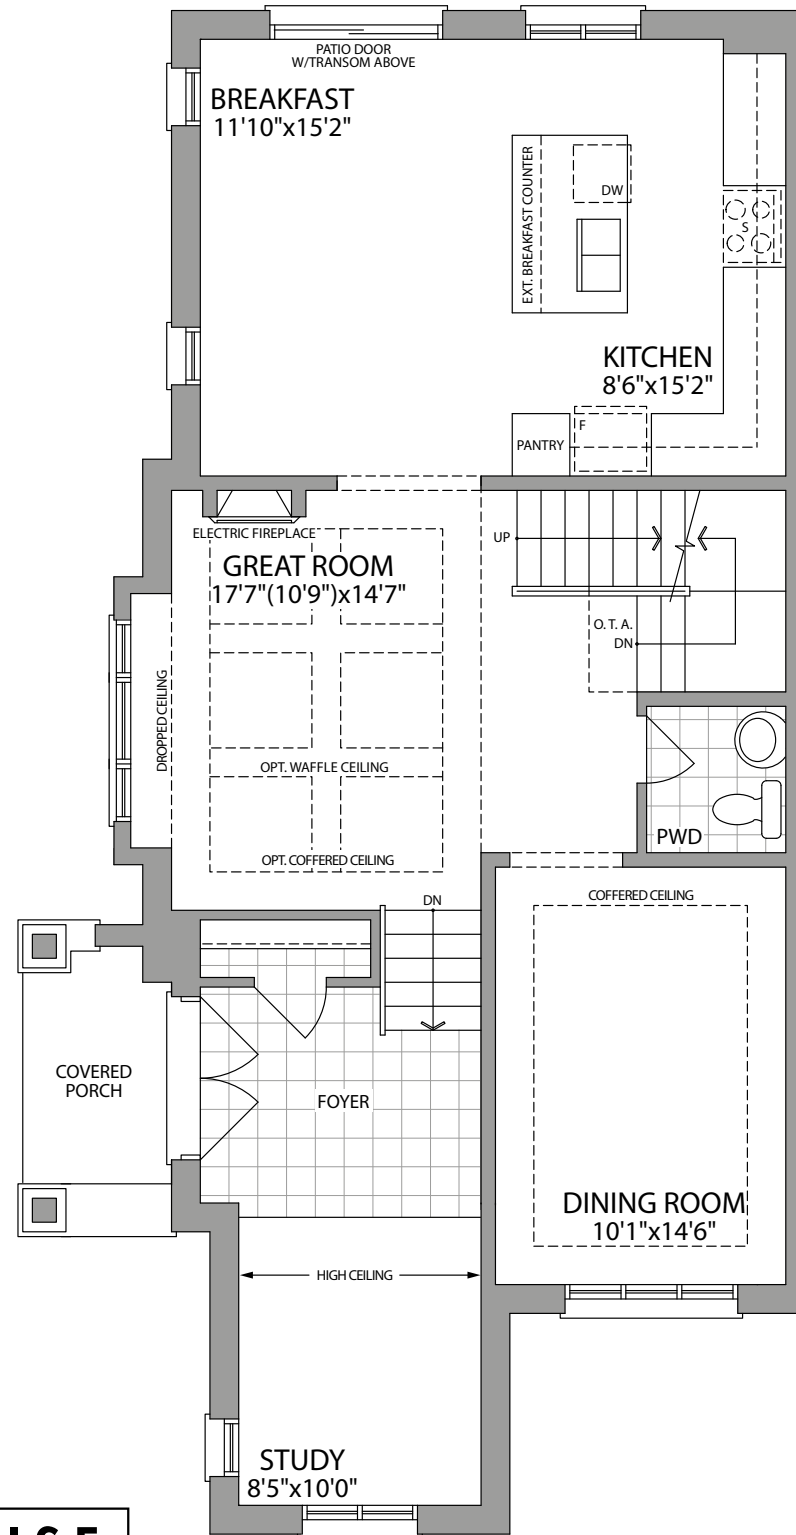

THE HASTING

ELEVATION 1C

BLOCK 10, UNIT 1
BLOCK 11, UNIT 4

SIDE VIEW

FRONT VIEW

20'

ELEVATION 2C

2310 SQ.FT.

SIDE VIEW

FRONT VIEW

THE HASTING/23 10 SQ.FT. |

BLOCK 10, UNIT 1
BLOCK 11, UNIT 4

20' LUXURY STREET TOWNHOMES

GROUND FLOOR ELEVATION 1C

SECOND FLOOR ELEVATION 1C

GROUND FLOOR ELEVATION 2C