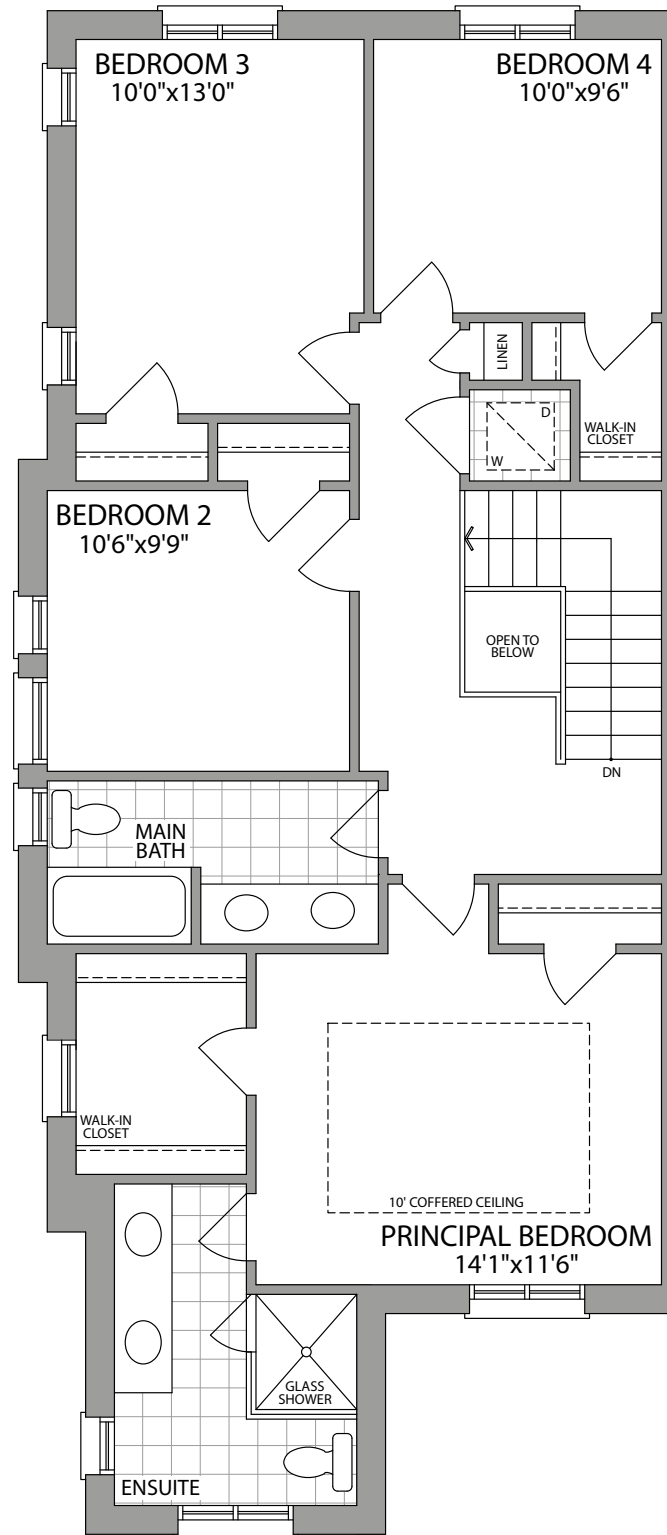

THE HASTING

ELEVATION 1C

BLOCK 10, UNIT 1
BLOCK 11, UNIT 4

SIDE VIEW

FRONT VIEW

20'

ELEVATION 2C

2310 SQ.FT.

SIDE VIEW

FRONT VIEW

THE HASTING/23 10 SQ.FT. |

BLOCK 10, UNIT 1
BLOCK 11, UNIT 4

20' LUXURY STREET TOWNHOMES

GROUND FLOOR ELEVATION 1C

SECOND FLOOR ELEVATION 1C

GROUND FLOOR ELEVATION 2C

SECOND FLOOR ELEVATION 2C

BASEMENT ELEVATION 1C

BASEMENT ELEVATION 2C

FRONT ELEVATION 1C

SIDE ELEVATION 1C

FRONT ELEVATION 2C

SIDE ELEVATION 2C