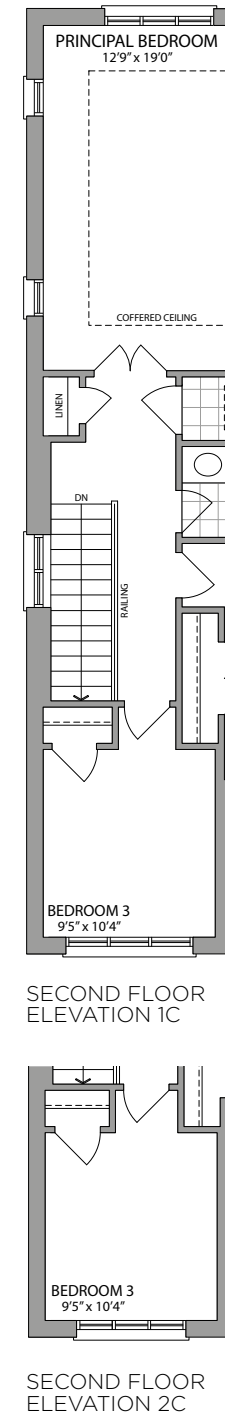

ARTIST'S CONCEPT  
THE OSPREY 1740/1805 SQ. FT.

ELEVATION 1/1C

ARTIST'S CONCEPT  
THE OSPREY 1740/1805 SQ. FT.

ELEVATION 2/2C

# THE OSPREY 1740/1805 SQ. FT.

## 20' STREET TOWNHOMES