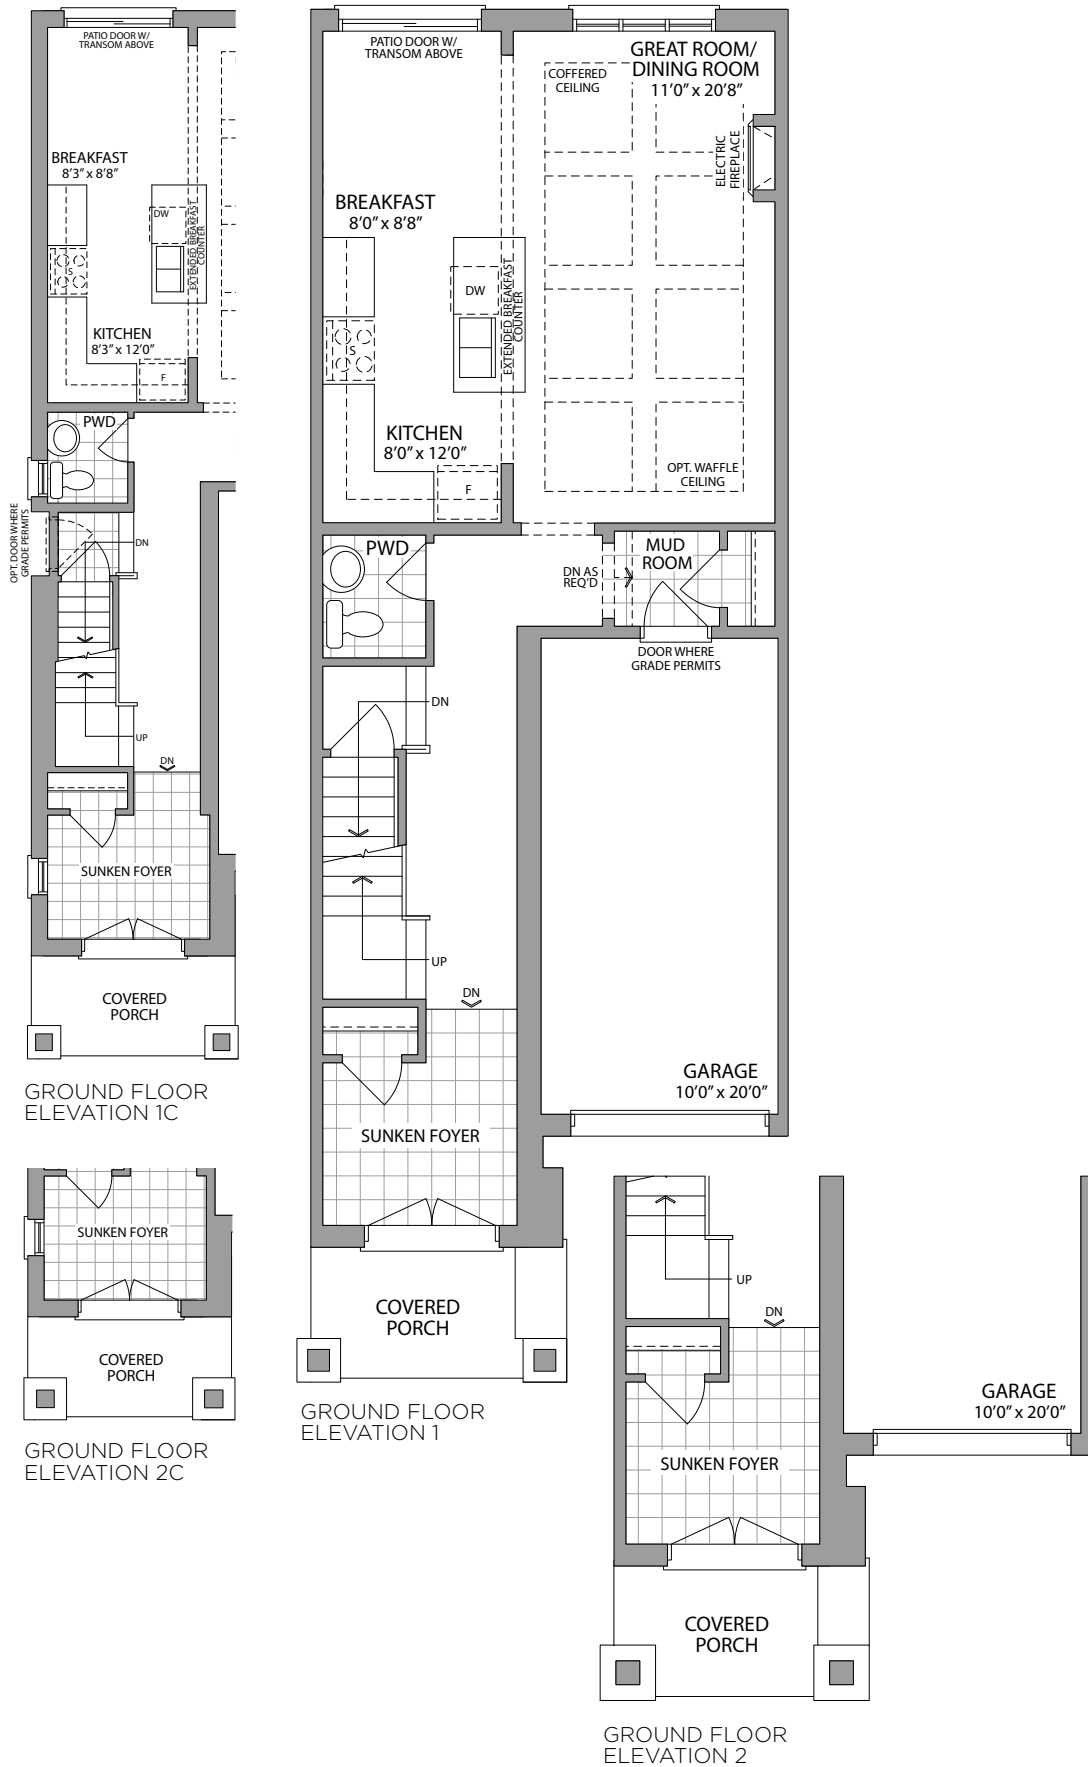

ARTIST'S CONCEPT  
THE OSPREY 1740/1805 SQ. FT.

ELEVATION 1/1C

ARTIST'S CONCEPT  
THE OSPREY 1740/1805 SQ. FT.

ELEVATION 2/2C

# THE OSPREY 1740/1805 SQ. FT.

## 20' STREET TOWNHOMES