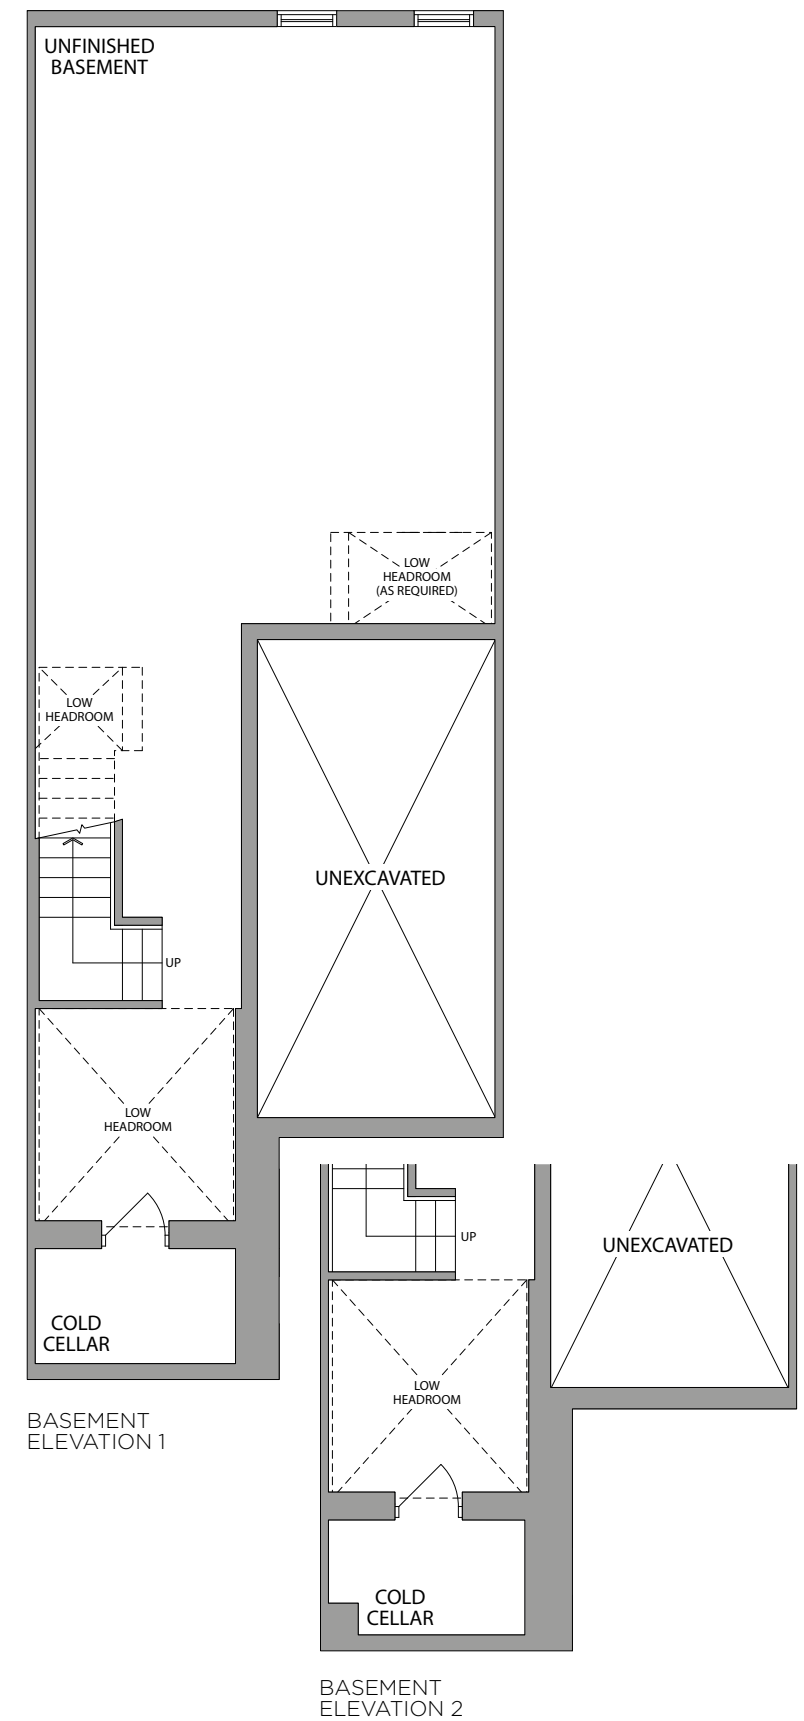

ARTIST'S CONCEPT  
THE OSPREY 1740/1805 SQ. FT.

ELEVATION 1/1C

ARTIST'S CONCEPT  
THE OSPREY 1740/1805 SQ. FT.

ELEVATION 2/2C

# THE OSPREY 1740/1805 SQ. FT.

## 20' STREET TOWNHOMES