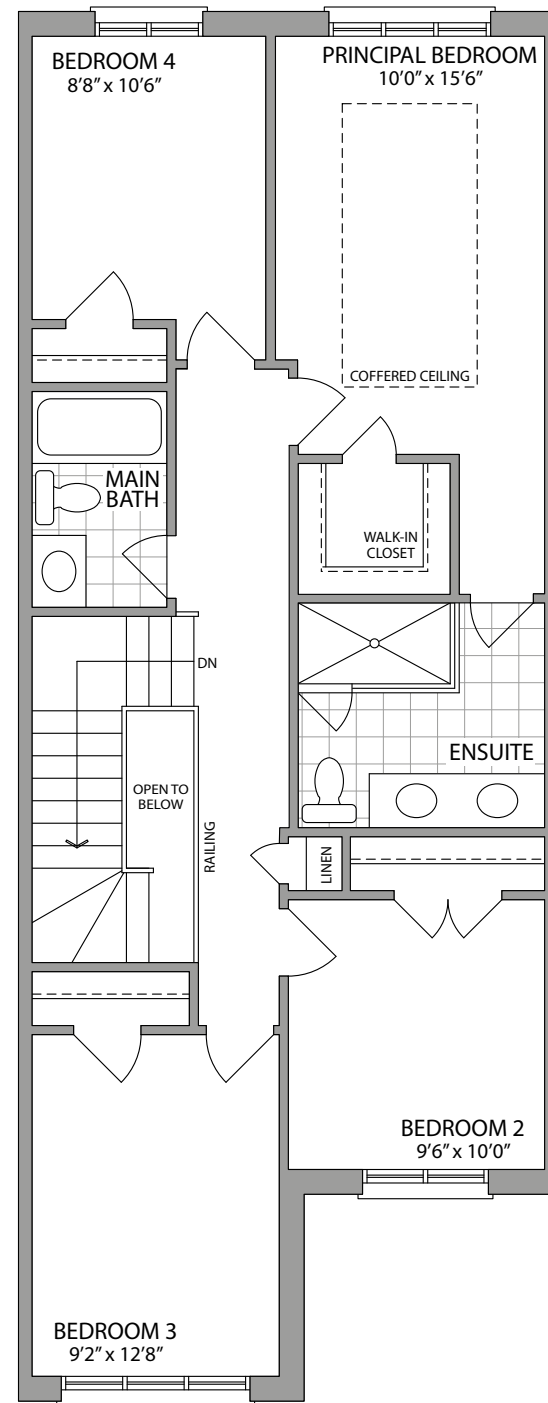

ARTIST'S CONCEPT

THE NEWCASTLE 1710 SQ. FT.

ELEVATION 1

ARTIST'S CONCEPT

THE NEWCASTLE 1710 SQ. FT.

ELEVATION 2

THE NEWCASTLE 1710 SQ. FT.

GROUND FLOOR ELEVATION 1

SECOND FLOOR ELEVATION 1

OPT. SECOND FLOOR W/4 BEDROOMS ELEVATION 1

BASEMENT ELEVATION 1

GROUND FLOOR ELEVATION 2

SECOND FLOOR ELEVATION 2

OPT. SECOND FLOOR W/4 BEDROOMS ELEVATION 2

BASEMENT ELEVATION 2

20' STREET TOWNHOMES