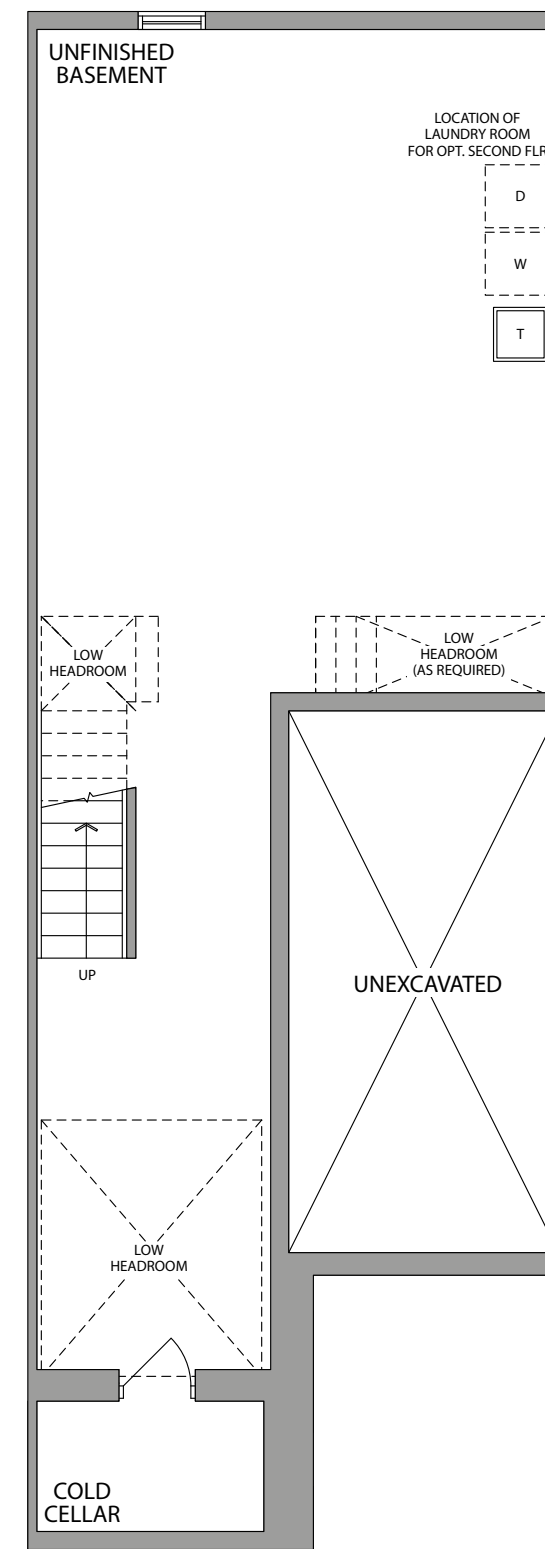

ARTIST'S CONCEPT

THE NEWCASTLE 1710 SQ. FT.

ELEVATION 1

ARTIST'S CONCEPT

THE NEWCASTLE 1710 SQ. FT.

ELEVATION 2

THE NEWCASTLE 1710 SQ. FT.

GROUND FLOOR ELEVATION 1

SECOND FLOOR ELEVATION 1

OPT. SECOND FLOOR W/4 BEDROOMS ELEVATION 1

BASEMENT ELEVATION 1

GROUND FLOOR ELEVATION 2

SECOND FLOOR ELEVATION 2

OPT. SECOND FLOOR W/4 BEDROOMS ELEVATION 2

BASEMENT ELEVATION 2

20' STREET TOWNHOMES