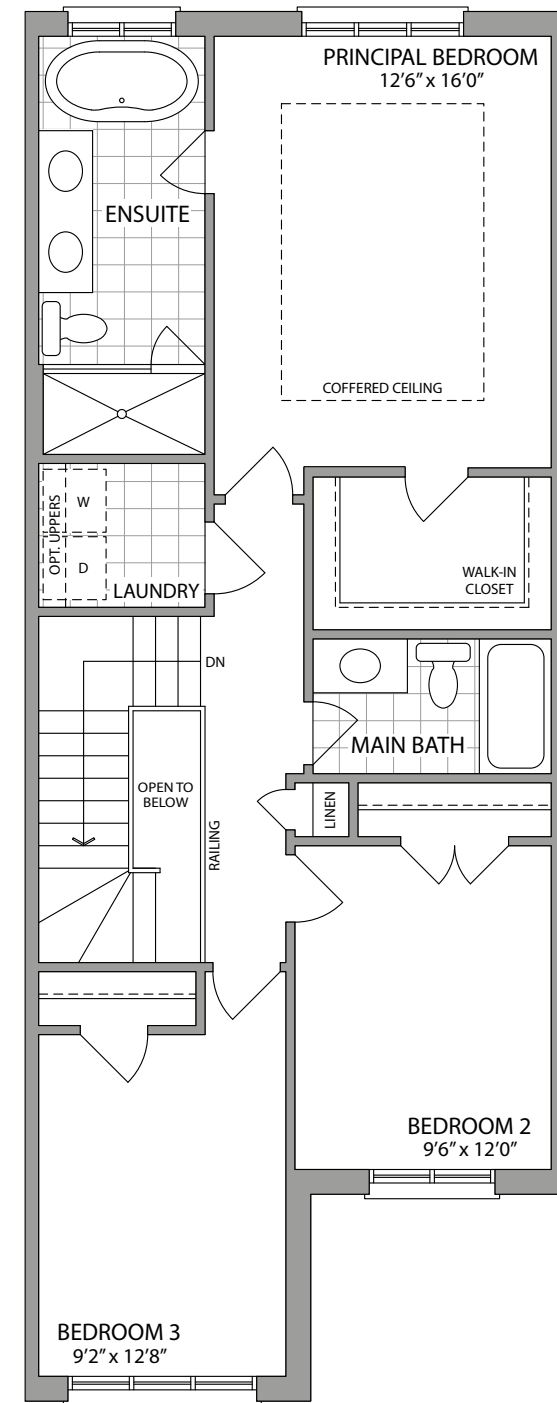

ARTIST'S CONCEPT

THE NEWCASTLE 1710 SQ. FT.

ELEVATION 1

ARTIST'S CONCEPT

THE NEWCASTLE 1710 SQ. FT.

ELEVATION 2

THE NEWCASTLE 1710 SQ. FT.

GROUND FLOOR ELEVATION 1

SECOND FLOOR ELEVATION 1

OPT. SECOND FLOOR W/4 BEDROOMS ELEVATION 1

BASEMENT ELEVATION 1

GROUND FLOOR ELEVATION 2

SECOND FLOOR ELEVATION 2

OPT. SECOND FLOOR W/4 BEDROOMS ELEVATION 2

BASEMENT ELEVATION 2

20' STREET TOWNHOMES