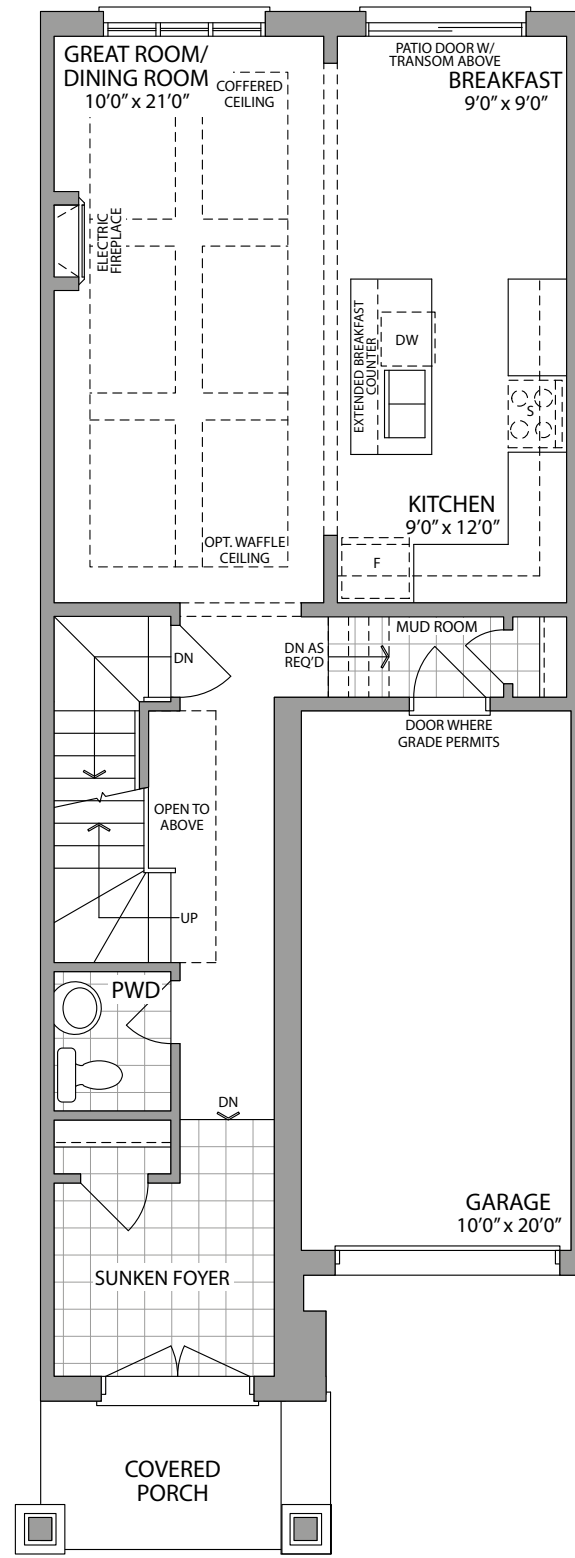

ARTIST'S CONCEPT

THE NEWCASTLE 1710 SQ. FT.

ELEVATION 1

ARTIST'S CONCEPT

THE NEWCASTLE 1710 SQ. FT.

ELEVATION 2

THE NEWCASTLE 1710 SQ. FT.

GROUND FLOOR ELEVATION 1

SECOND FLOOR ELEVATION 1

OPT. SECOND FLOOR W/4 BEDROOMS ELEVATION 1

BASEMENT ELEVATION 1

GROUND FLOOR ELEVATION 2

SECOND FLOOR ELEVATION 2

OPT. SECOND FLOOR W/4 BEDROOMS ELEVATION 2

BASEMENT ELEVATION 2

20' STREET TOWNHOMES