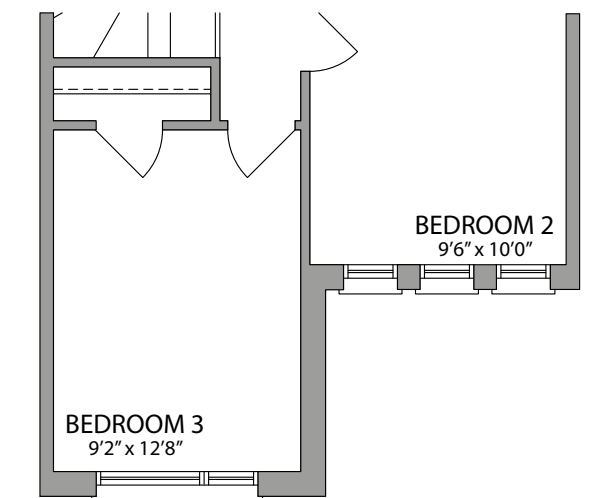

ARTIST'S CONCEPT

THE NEWCASTLE 1710 SQ. FT.

ELEVATION 1

ARTIST'S CONCEPT

THE NEWCASTLE 1710 SQ. FT.

ELEVATION 2

THE NEWCASTLE 1710 SQ. FT.

GROUND FLOOR ELEVATION 1

SECOND FLOOR ELEVATION 1

OPT. SECOND FLOOR W/4 BEDROOMS ELEVATION 1

BASEMENT ELEVATION 1

GROUND FLOOR ELEVATION 2

SECOND FLOOR ELEVATION 2

OPT. SECOND FLOOR W/4 BEDROOMS ELEVATION 2

BASEMENT ELEVATION 2

20' STREET TOWNHOMES