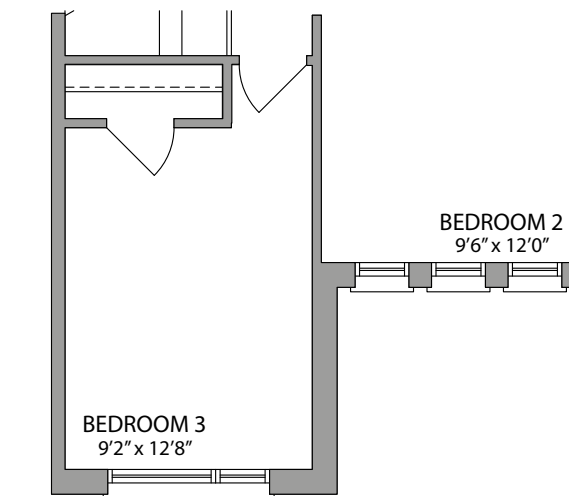

ARTIST'S CONCEPT

THE NEWCASTLE 1710 SQ. FT.

ELEVATION 1

ARTIST'S CONCEPT

THE NEWCASTLE 1710 SQ. FT.

ELEVATION 2

THE NEWCASTLE 1710 SQ. FT.

GROUND FLOOR ELEVATION 1

SECOND FLOOR ELEVATION 1

OPT. SECOND FLOOR W/4 BEDROOMS ELEVATION 1

BASEMENT ELEVATION 1

GROUND FLOOR ELEVATION 2

SECOND FLOOR ELEVATION 2

OPT. SECOND FLOOR W/4 BEDROOMS ELEVATION 2

BASEMENT ELEVATION 2

20' STREET TOWNHOMES