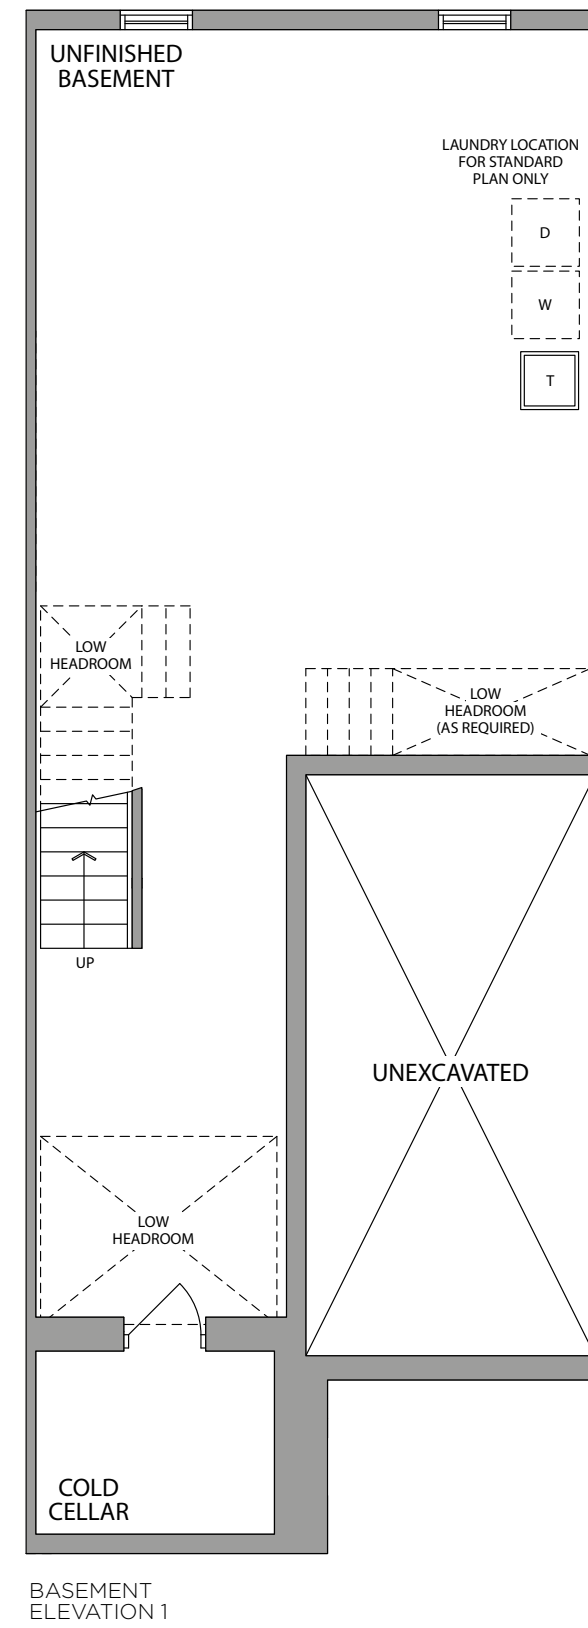

ARTIST'S CONCEPT

THE MEADOWBROOK 1625 SQ. FT.

ELEVATION 1

ARTIST'S CONCEPT

THE MEADOWBROOK 1625 SQ. FT.

ELEVATION 2

# THE MEADOWBROOK 1625 SQ. FT.

**20' STREET TOWNHOMES**