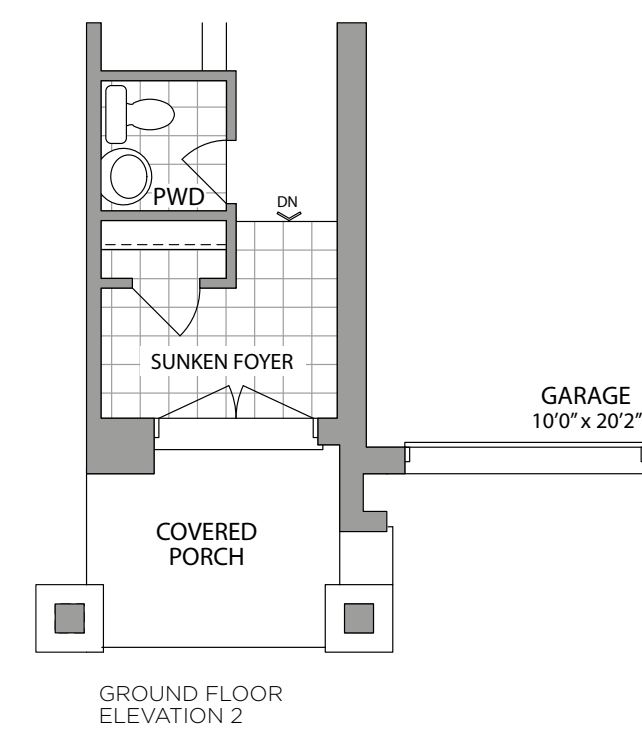

ARTIST'S CONCEPT

THE MEADOWBROOK 1625 SQ. FT.

ELEVATION 1

ARTIST'S CONCEPT

THE MEADOWBROOK 1625 SQ. FT.

ELEVATION 2

# THE MEADOWBROOK 1625 SQ. FT.

**20' STREET TOWNHOMES**