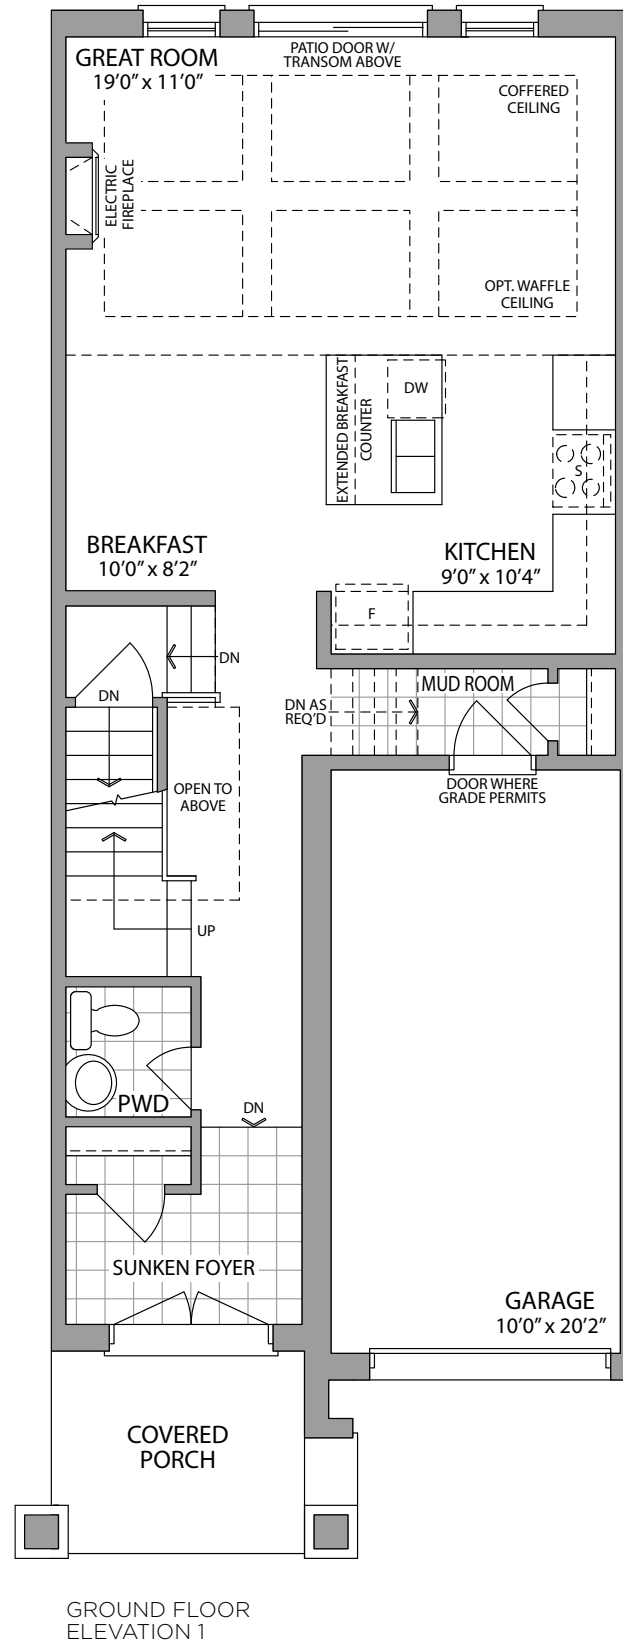

ARTIST'S CONCEPT

THE MEADOWBROOK 1625 SQ. FT.

ELEVATION 1

ARTIST'S CONCEPT

THE MEADOWBROOK 1625 SQ. FT.

ELEVATION 2

# THE MEADOWBROOK 1625 SQ. FT.

**20' STREET TOWNHOMES**