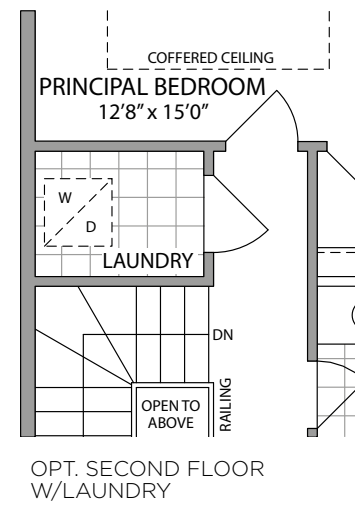

ARTIST'S CONCEPT

THE MEADOWBROOK 1625 SQ. FT.

ELEVATION 1

ARTIST'S CONCEPT

THE MEADOWBROOK 1625 SQ. FT.

ELEVATION 2

# THE MEADOWBROOK 1625 SQ. FT.

**20' STREET TOWNHOMES**