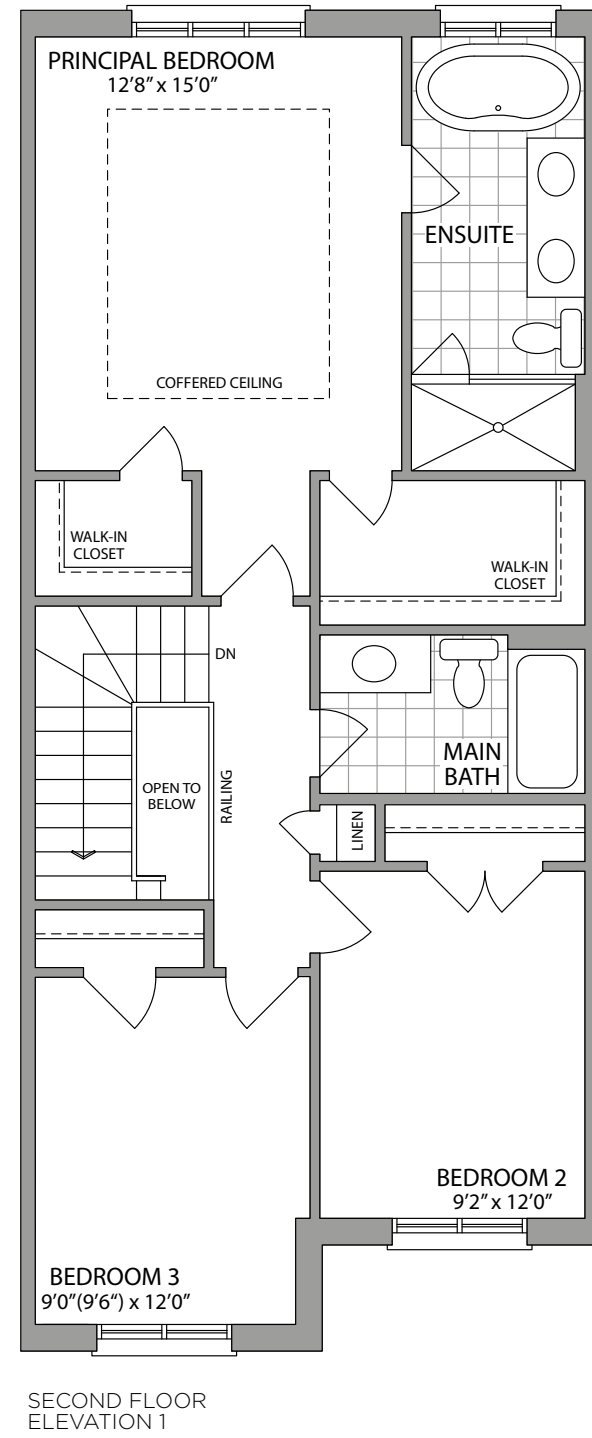

ARTIST'S CONCEPT

THE MEADOWBROOK 1625 SQ. FT.

ELEVATION 1

ARTIST'S CONCEPT

THE MEADOWBROOK 1625 SQ. FT.

ELEVATION 2

# THE MEADOWBROOK 1625 SQ. FT.

**20' STREET TOWNHOMES**