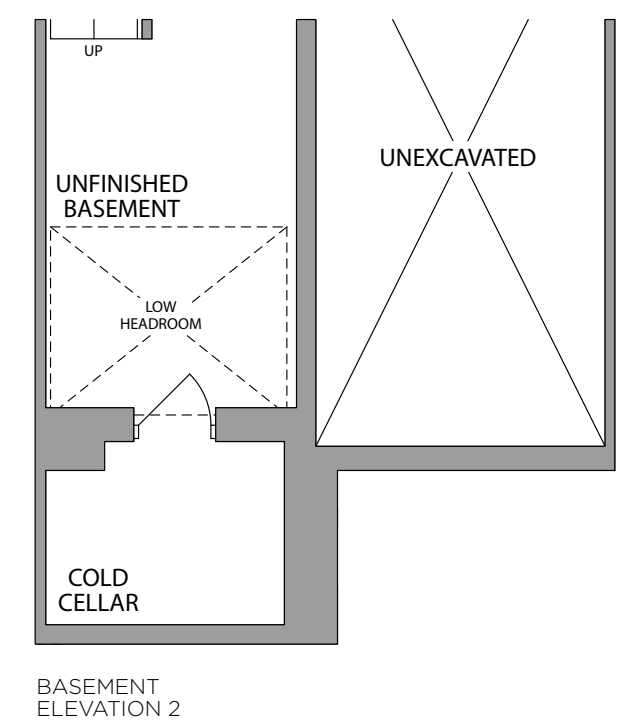

ARTIST'S CONCEPT

THE MEADOWBROOK 1625 SQ. FT.

ELEVATION 1

ARTIST'S CONCEPT

THE MEADOWBROOK 1625 SQ. FT.

ELEVATION 2

# THE MEADOWBROOK 1625 SQ. FT.

**20' STREET TOWNHOMES**