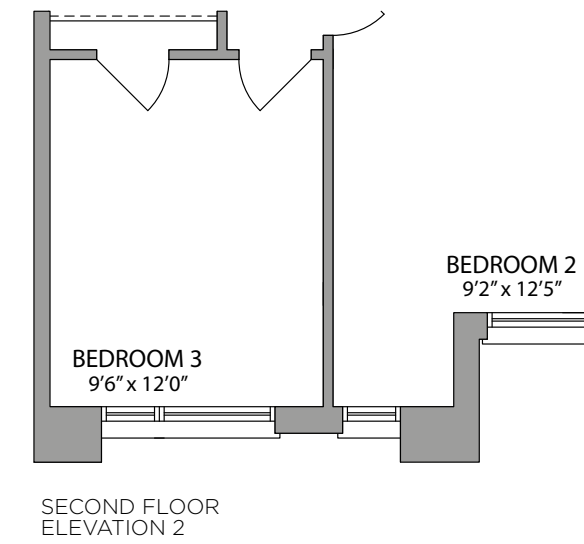

ARTIST'S CONCEPT

THE MEADOWBROOK 1625 SQ. FT.

ELEVATION 1

ARTIST'S CONCEPT

THE MEADOWBROOK 1625 SQ. FT.

ELEVATION 2

# THE MEADOWBROOK 1625 SQ. FT.

**20' STREET TOWNHOMES**