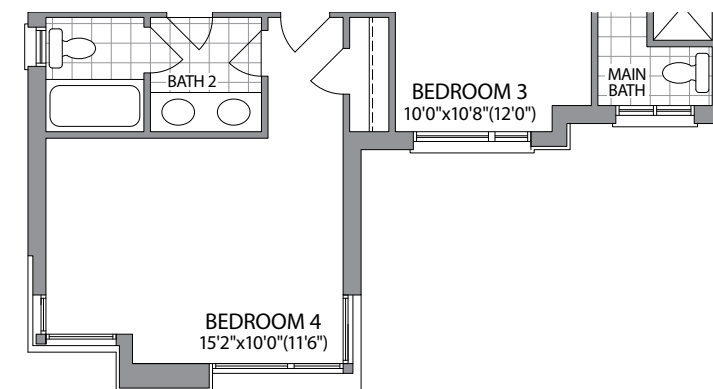

THE BARSE

ELEVATION 1
3110 SQ.FT.

Artists Concept

AURORA TRAILS | 42' SINGLES

ELEVATION 2
3110 SQ.FT.

Artists Concept

42'
SINGLES

THE BARSE 3110 SQ.FT.

GROUND FLOOR ELEVATION 1

SECOND FLOOR ELEVATION 1

SECOND FLOOR W/OPT. 5 BEDROOMS ELEVATION 1

SECOND FLOOR W/OPT. 5 BEDROOMS ELEVATION 2

SECOND FLOOR ELEVATION 2

GROUND FLOOR ELEVATION 2

BASEMENT ELEVATION 1