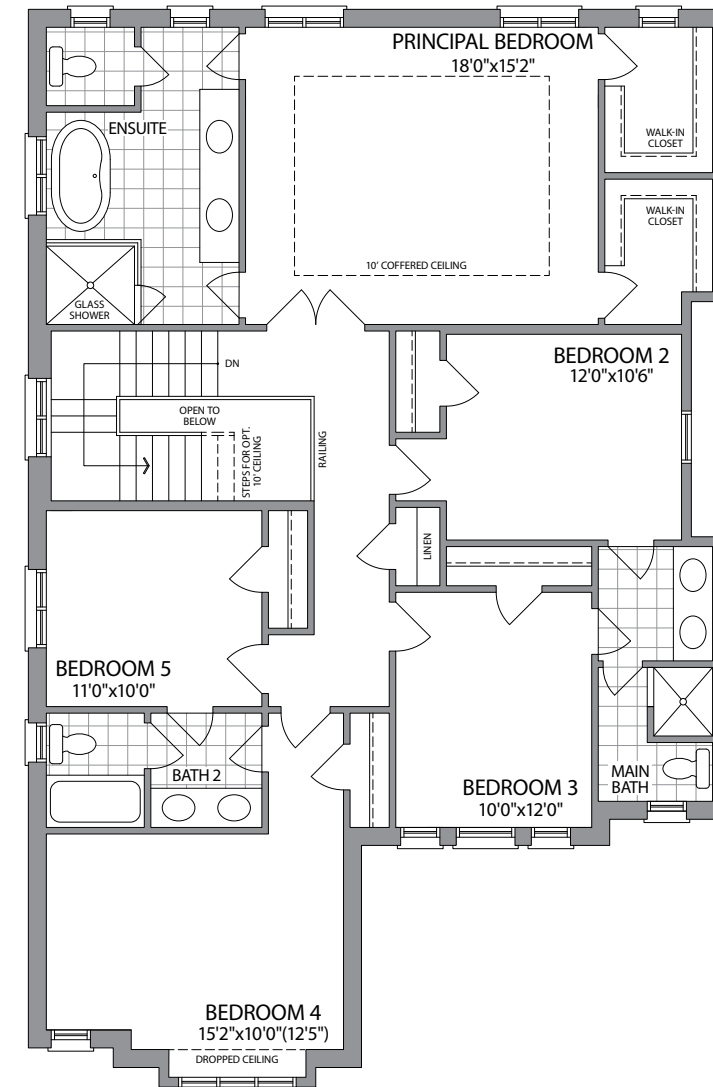

THE BARSE

ELEVATION 1
3110 SQ.FT.

Artists Concept

AURORA TRAILS | 42' SINGLES

ELEVATION 2
3110 SQ.FT.

Artists Concept

42'
SINGLES

THE BARSE 3110 SQ.FT.

GROUND FLOOR ELEVATION 1

SECOND FLOOR ELEVATION 1

SECOND FLOOR W/OPT. 5 BEDROOMS ELEVATION 1

SECOND FLOOR W/OPT. 5 BEDROOMS ELEVATION 2

SECOND FLOOR ELEVATION 2

GROUND FLOOR ELEVATION 2

BASEMENT ELEVATION 1