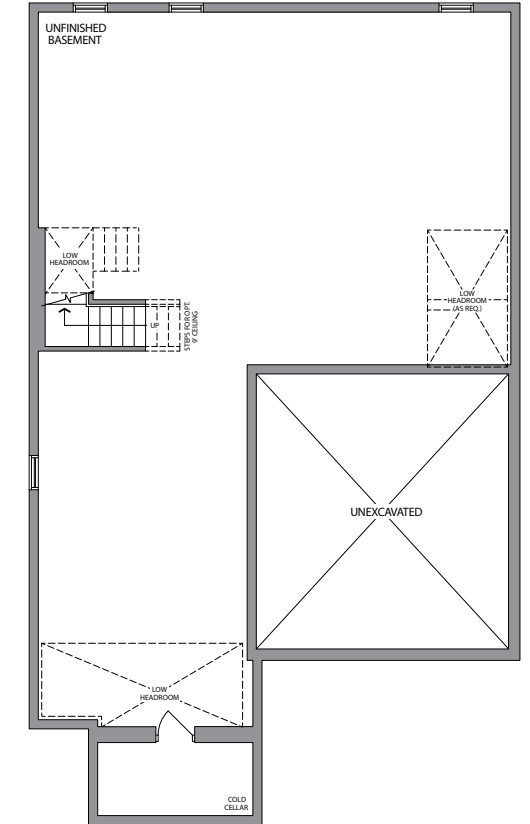

THE BARSE

ELEVATION 1
3110 SQ.FT.

Artists Concept

AURORA TRAILS | 42' SINGLES

ELEVATION 2
3110 SQ.FT.

Artists Concept

42'
SINGLES

THE BARSE 3110 SQ.FT.

GROUND FLOOR ELEVATION 1

SECOND FLOOR ELEVATION 1

SECOND FLOOR W/OPT. 5 BEDROOMS ELEVATION 1

SECOND FLOOR W/OPT. 5 BEDROOMS ELEVATION 2

SECOND FLOOR ELEVATION 2

GROUND FLOOR ELEVATION 2

BASEMENT ELEVATION 1