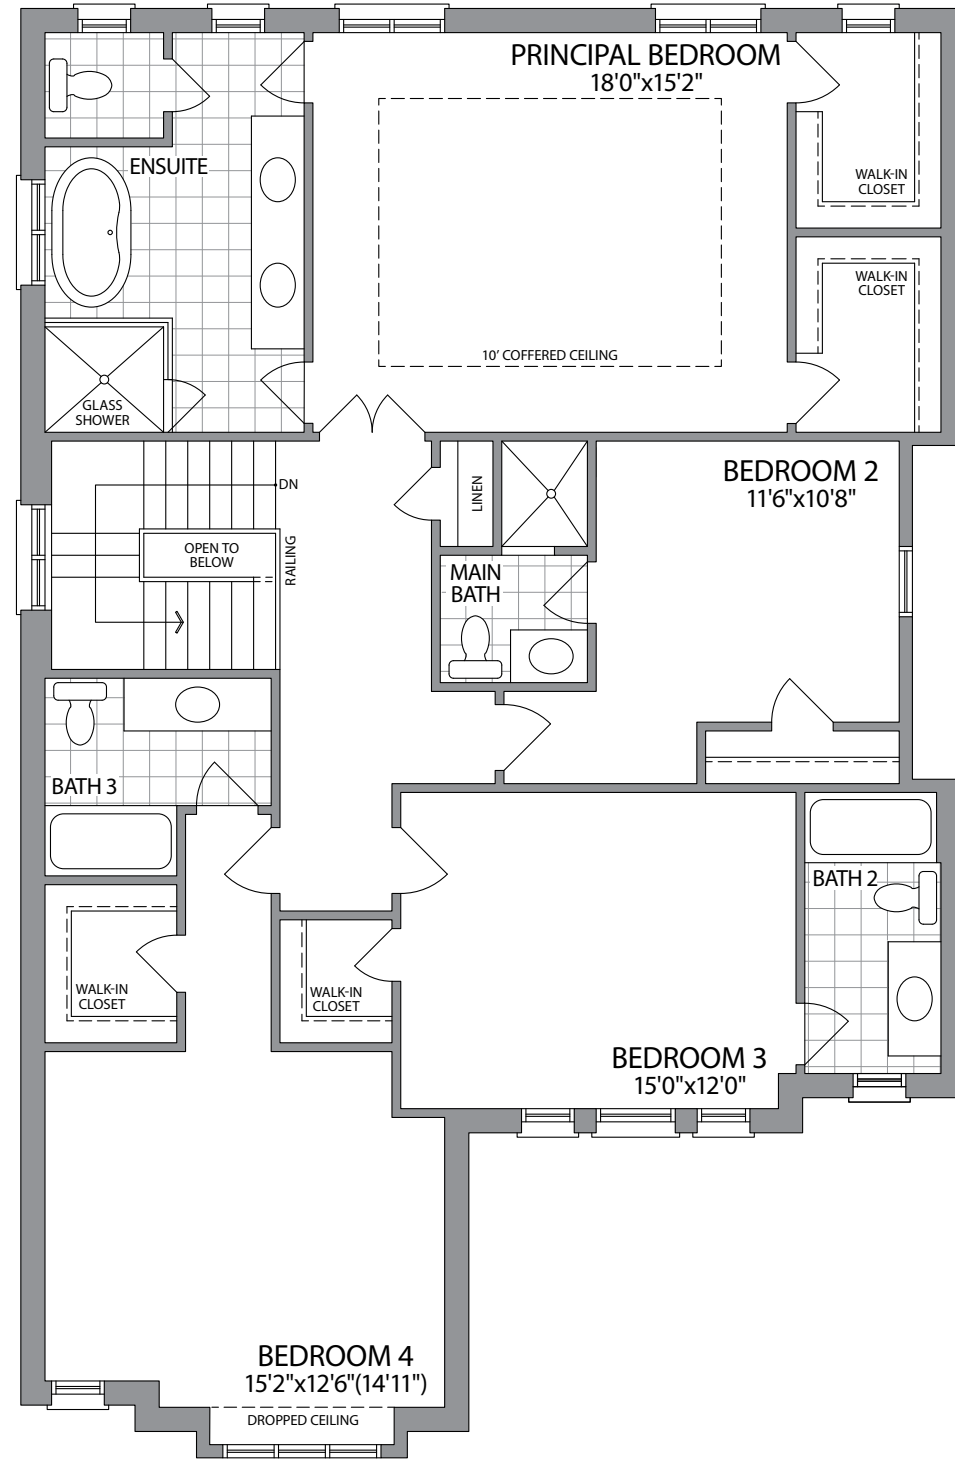

THE BARSE

ELEVATION 1
3110 SQ.FT.

Artists Concept

AURORA TRAILS | 42' SINGLES

ELEVATION 2
3110 SQ.FT.

Artists Concept

42'
SINGLES

THE BARSE 3110 SQ.FT.

GROUND FLOOR ELEVATION 1

SECOND FLOOR ELEVATION 1

SECOND FLOOR W/OPT. 5 BEDROOMS ELEVATION 1

SECOND FLOOR W/OPT. 5 BEDROOMS ELEVATION 2

SECOND FLOOR ELEVATION 2

GROUND FLOOR ELEVATION 2

BASEMENT ELEVATION 1

BASEMENT ELEVATION 2