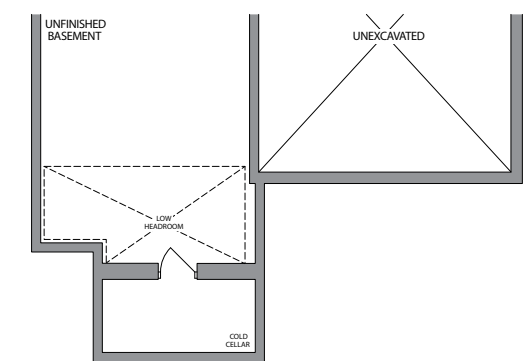

THE BARSE

ELEVATION 1
3110 SQ.FT.

Artists Concept

AURORA TRAILS | 42' SINGLES

ELEVATION 2
3110 SQ.FT.

Artists Concept

42'
SINGLES

THE BARSE 3110 SQ.FT.

GROUND FLOOR ELEVATION 1

SECOND FLOOR ELEVATION 1

SECOND FLOOR W/OPT. 5 BEDROOMS ELEVATION 1

SECOND FLOOR W/OPT. 5 BEDROOMS ELEVATION 2

SECOND FLOOR ELEVATION 2

GROUND FLOOR ELEVATION 2

BASEMENT ELEVATION 1