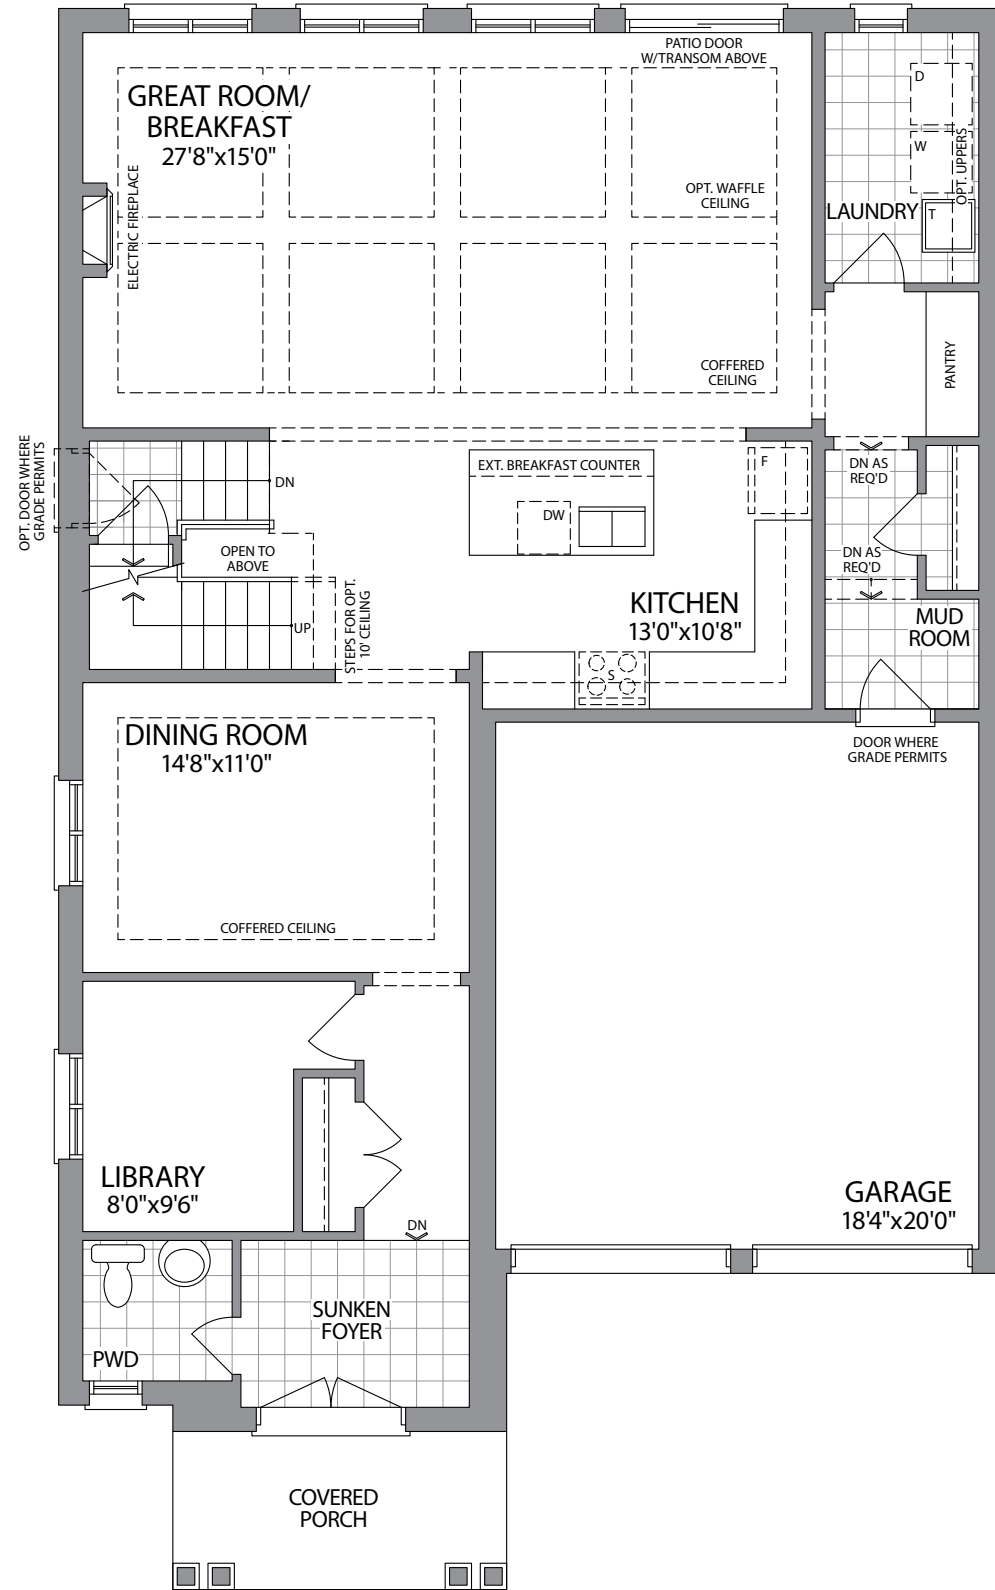

THE BARSE

ELEVATION 1
3110 SQ.FT.

Artists Concept

AURORA TRAILS | 42' SINGLES

ELEVATION 2
3110 SQ.FT.

Artists Concept

42'
SINGLES

THE BARSE 3110 SQ.FT.

GROUND FLOOR ELEVATION 1

SECOND FLOOR ELEVATION 1

SECOND FLOOR W/OPT. 5 BEDROOMS ELEVATION 1

SECOND FLOOR W/OPT. 5 BEDROOMS ELEVATION 2

SECOND FLOOR ELEVATION 2

GROUND FLOOR ELEVATION 2

BASEMENT ELEVATION 1