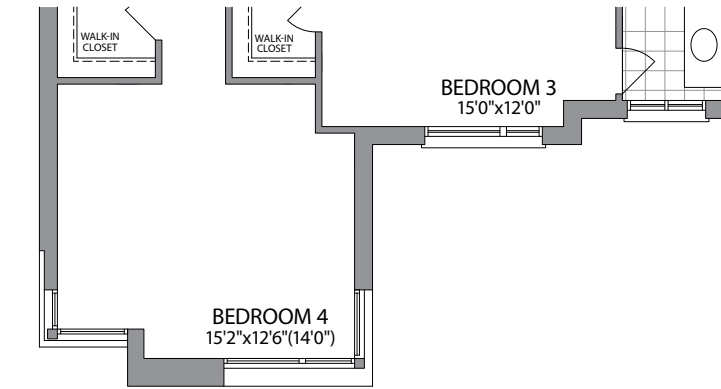

THE BARSE

ELEVATION 1
3110 SQ.FT.

Artists Concept

AURORA TRAILS | 42' SINGLES

ELEVATION 2
3110 SQ.FT.

Artists Concept

42'
SINGLES

THE BARSE 3110 SQ.FT.

GROUND FLOOR ELEVATION 1

SECOND FLOOR ELEVATION 1

SECOND FLOOR W/OPT. 5 BEDROOMS ELEVATION 1

SECOND FLOOR W/OPT. 5 BEDROOMS ELEVATION 2

SECOND FLOOR ELEVATION 2

GROUND FLOOR ELEVATION 2

BASEMENT ELEVATION 1