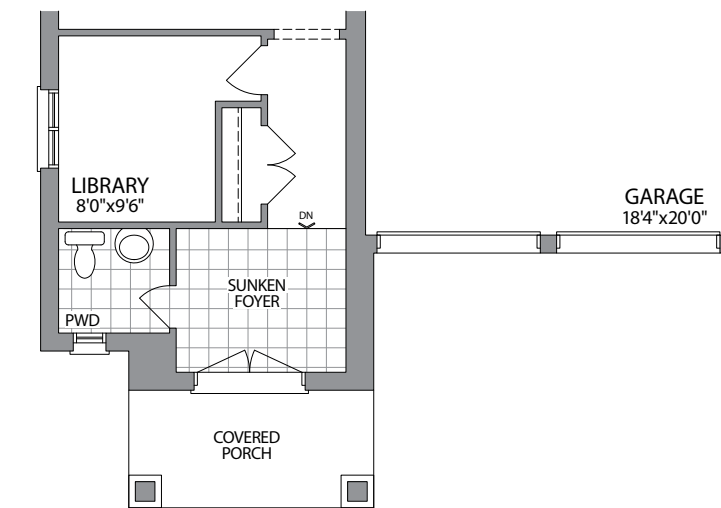

THE BARSE

ELEVATION 1
3110 SQ.FT.

Artists Concept

AURORA TRAILS | 42' SINGLES

ELEVATION 2
3110 SQ.FT.

Artists Concept

42'
SINGLES

THE BARSE 3110 SQ.FT.

GROUND FLOOR ELEVATION 1

SECOND FLOOR ELEVATION 1

SECOND FLOOR W/OPT. 5 BEDROOMS ELEVATION 1

SECOND FLOOR W/OPT. 5 BEDROOMS ELEVATION 2

SECOND FLOOR ELEVATION 2

GROUND FLOOR ELEVATION 2

BASEMENT ELEVATION 1