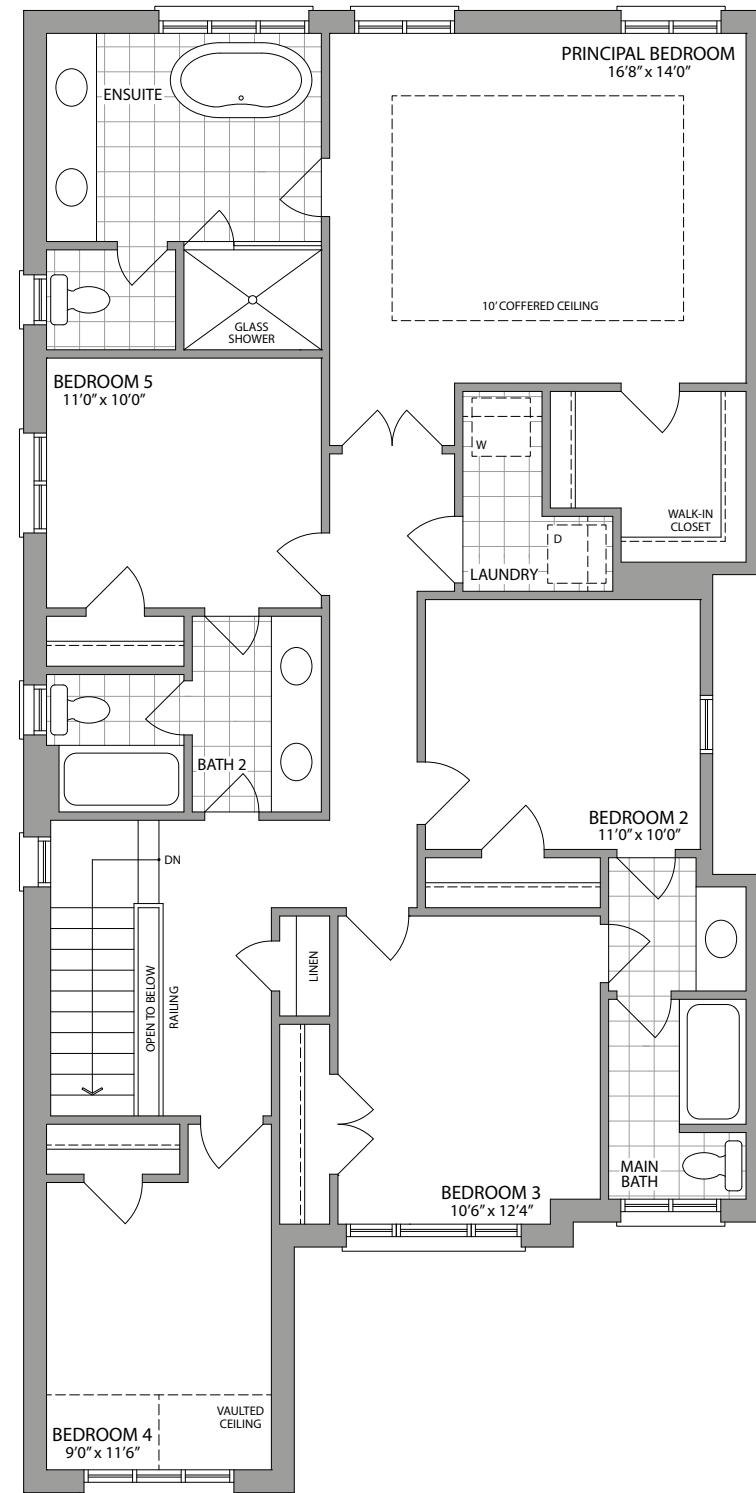

THE FLORA

ELEVATION 1

2780 SQ.FT.

Artists Concept

36'

ELEVATION 2

2780 SQ.FT.

Artists Concept

# THE FLORA / 2780 SQ.FT.

36' LUXURY DETACHED HOMES

GROUND FLOOR ELEVATION 1

SECOND FLOOR ELEVATION 1

OPT. SECOND FLOOR W/5 BEDROOMS ELEVATION 1

GROUND FLOOR ELEVATION 2

SECOND FLOOR ELEVATION 2

BASEMENT ELEVATION 1 & 2