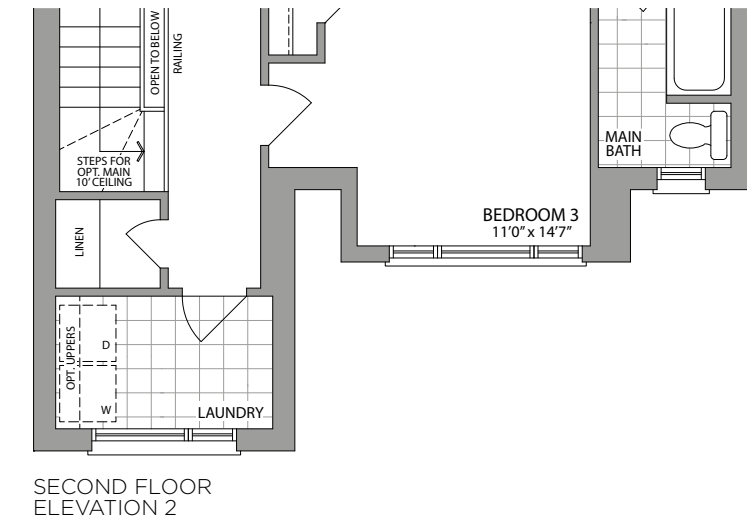

THE FLORA

ELEVATION 1

2780 SQ.FT.

Artists Concept

36'

ELEVATION 2

2780 SQ.FT.

Artists Concept

# THE FLORA / 2780 SQ.FT.

36' LUXURY DETACHED HOMES

GROUND FLOOR ELEVATION 1

SECOND FLOOR ELEVATION 1

OPT. SECOND FLOOR W/5 BEDROOMS ELEVATION 1

GROUND FLOOR ELEVATION 2

SECOND FLOOR ELEVATION 2

BASEMENT ELEVATION 1 & 2