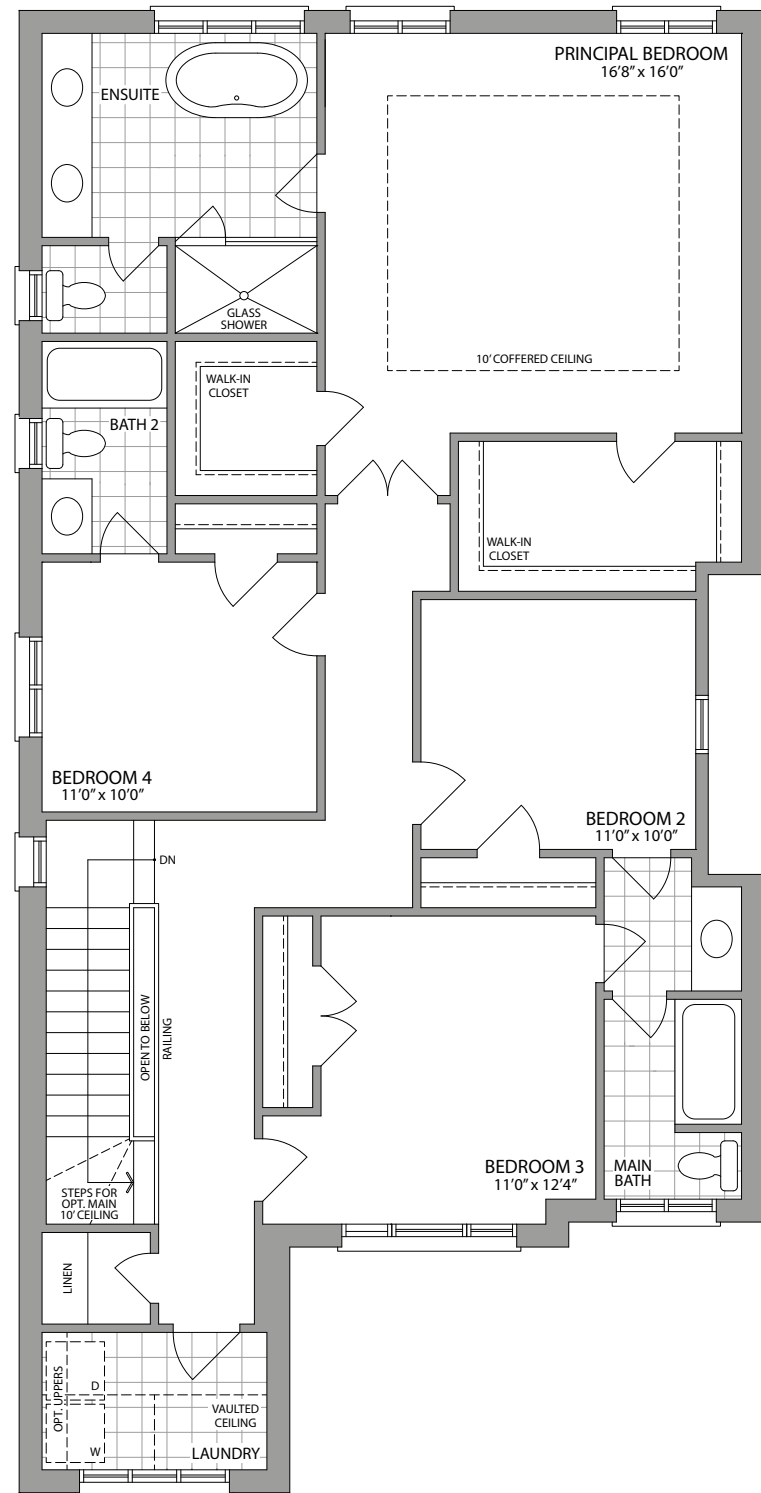

THE FLORA

ELEVATION 1

2780 SQ.FT.

Artists Concept

36'

ELEVATION 2

2780 SQ.FT.

Artists Concept

# THE FLORA / 2780 SQ.FT.

36' LUXURY DETACHED HOMES

GROUND FLOOR ELEVATION 1

SECOND FLOOR ELEVATION 1

OPT. SECOND FLOOR W/5 BEDROOMS ELEVATION 1

GROUND FLOOR ELEVATION 2

SECOND FLOOR ELEVATION 2

BASEMENT ELEVATION 1 & 2