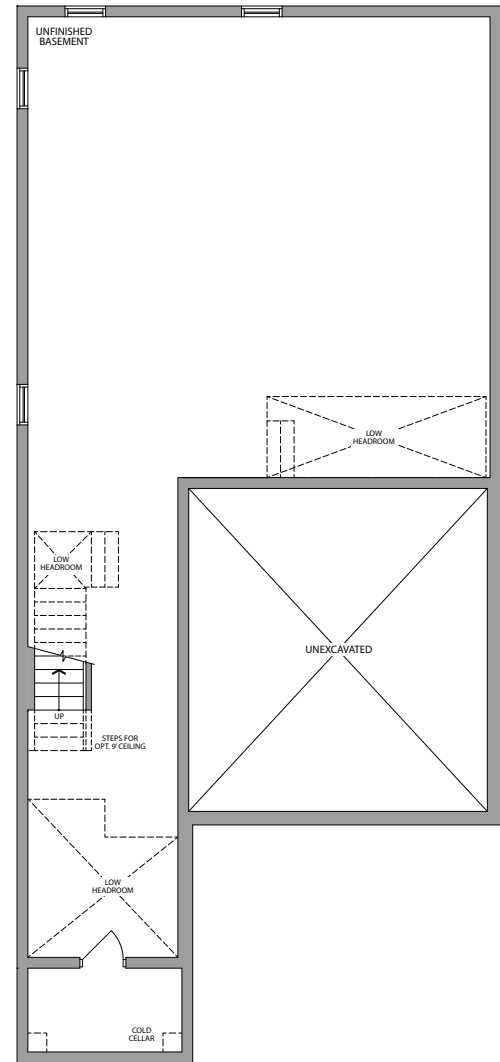

THE FLORA

ELEVATION 1

2780 SQ.FT.

Artists Concept

36'

ELEVATION 2

2780 SQ.FT.

Artists Concept

# THE FLORA / 2780 SQ.FT.

36' LUXURY DETACHED HOMES

GROUND FLOOR ELEVATION 1

SECOND FLOOR ELEVATION 1

OPT. SECOND FLOOR W/5 BEDROOMS ELEVATION 1

GROUND FLOOR ELEVATION 2

SECOND FLOOR ELEVATION 2

BASEMENT ELEVATION 1 & 2