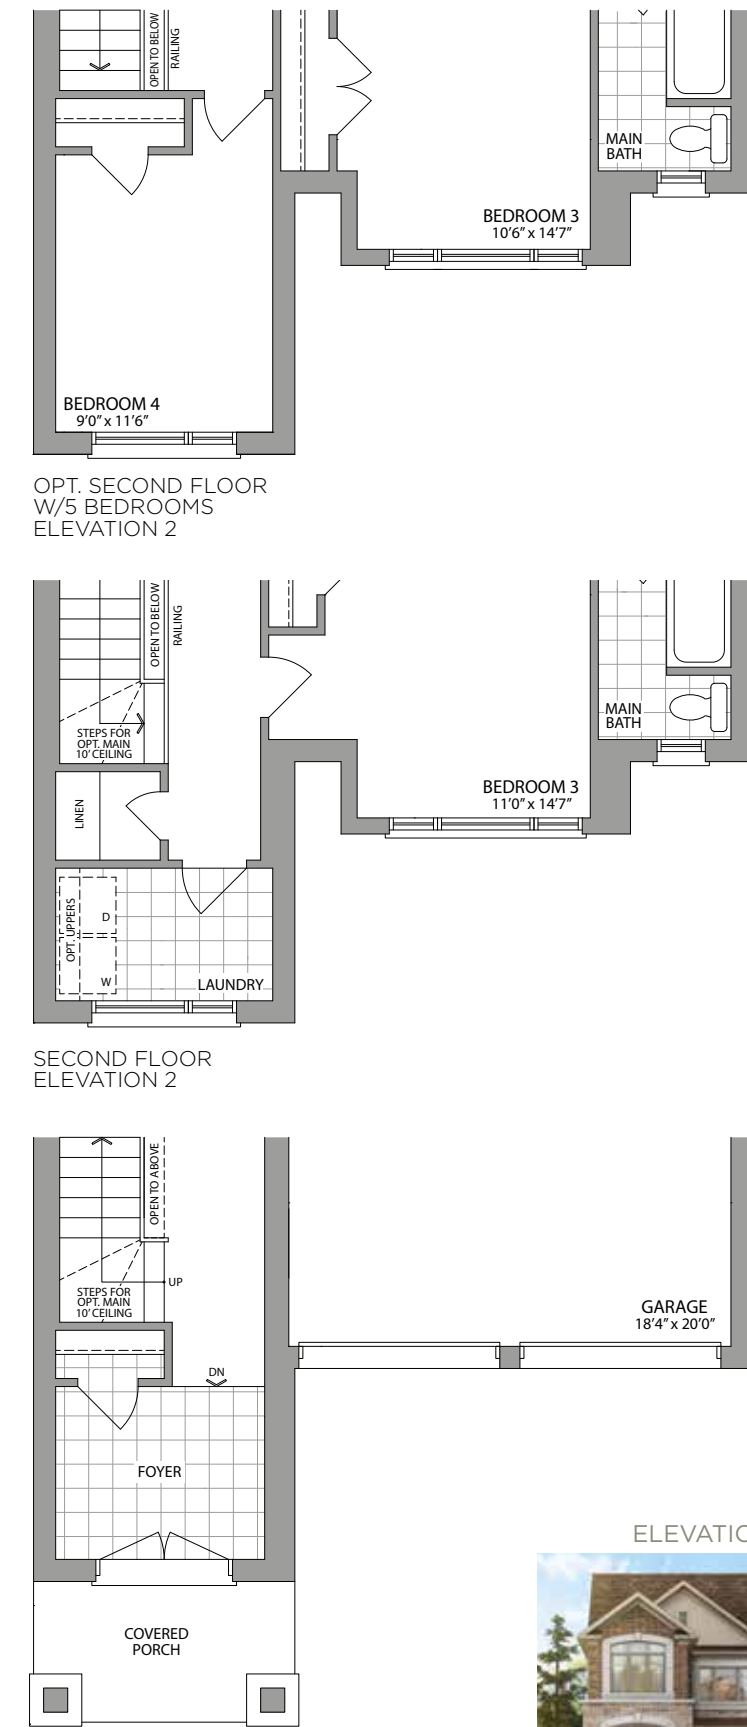

THE FLORA

ELEVATION 1

2780 SQ.FT.

Artists Concept

36'

ELEVATION 2

2780 SQ.FT.

Artists Concept

# THE FLORA / 2780 SQ.FT.

36' LUXURY DETACHED HOMES

GROUND FLOOR ELEVATION 1

SECOND FLOOR ELEVATION 1

OPT. SECOND FLOOR W/5 BEDROOMS ELEVATION 1

GROUND FLOOR ELEVATION 2

SECOND FLOOR ELEVATION 2

BASEMENT ELEVATION 1 & 2