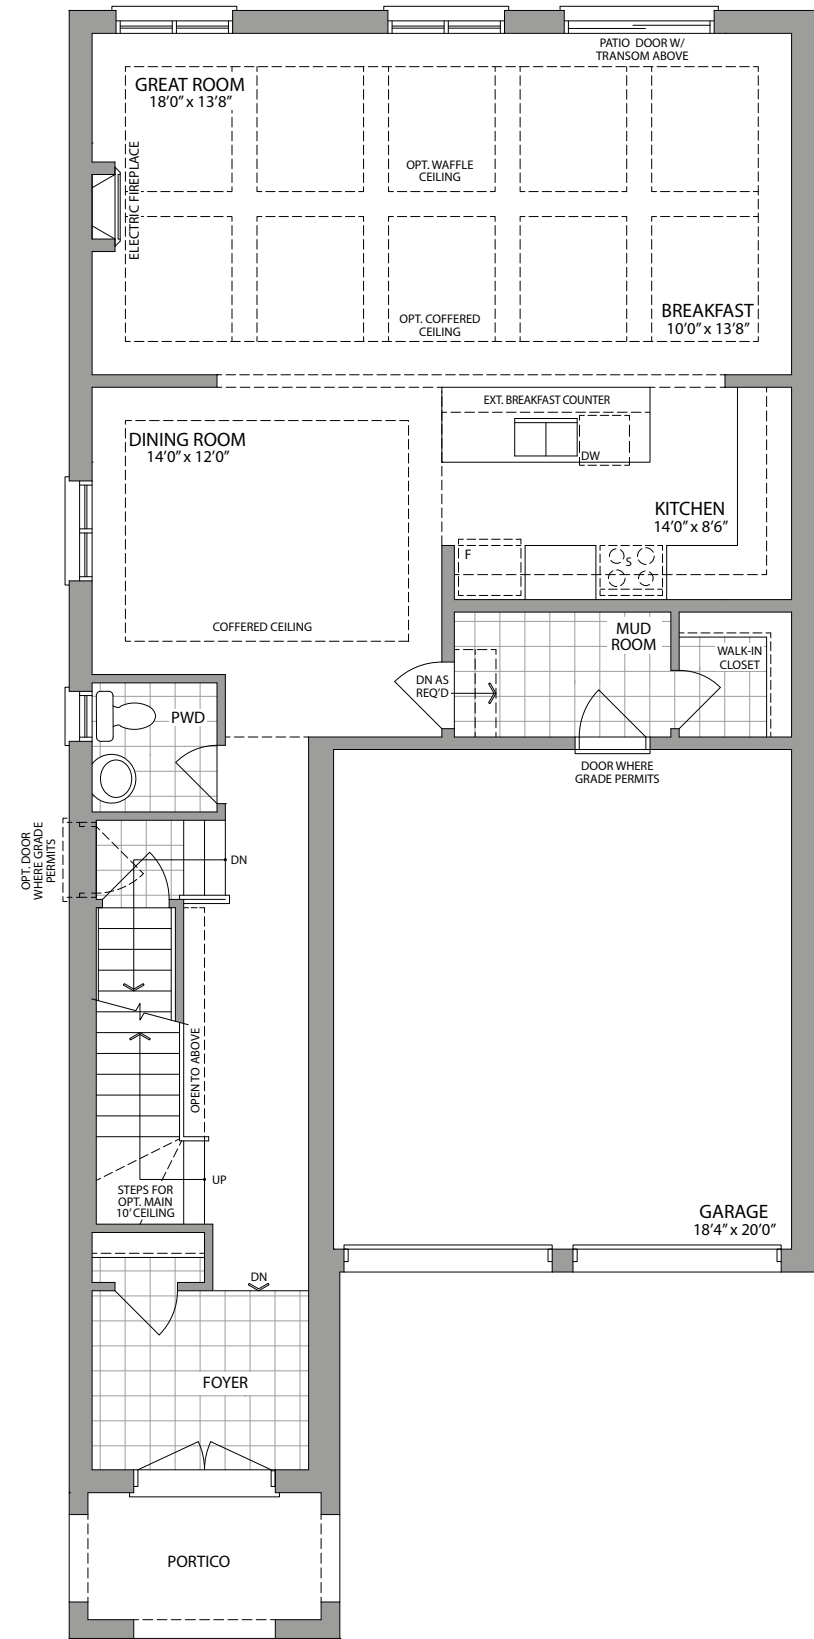

THE FLORA

ELEVATION 1

2780 SQ.FT.

Artists Concept

36'

ELEVATION 2

2780 SQ.FT.

Artists Concept

# THE FLORA / 2780 SQ.FT.

36' LUXURY DETACHED HOMES

GROUND FLOOR ELEVATION 1

SECOND FLOOR ELEVATION 1

OPT. SECOND FLOOR W/5 BEDROOMS ELEVATION 1

GROUND FLOOR ELEVATION 2

SECOND FLOOR ELEVATION 2

BASEMENT ELEVATION 1 & 2