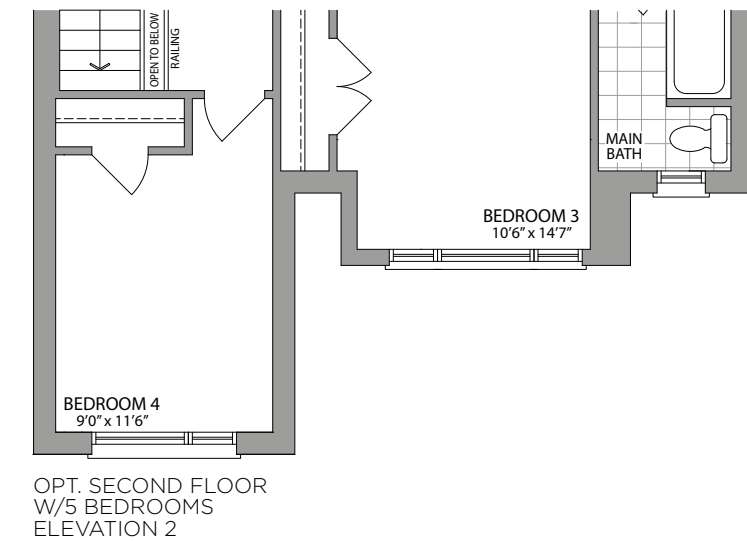

THE FLORA

ELEVATION 1

2780 SQ.FT.

Artists Concept

36'

ELEVATION 2

2780 SQ.FT.

Artists Concept

# THE FLORA / 2780 SQ.FT.

36' LUXURY DETACHED HOMES

GROUND FLOOR ELEVATION 1

SECOND FLOOR ELEVATION 1

OPT. SECOND FLOOR W/5 BEDROOMS ELEVATION 1

GROUND FLOOR ELEVATION 2

SECOND FLOOR ELEVATION 2

BASEMENT ELEVATION 1 & 2