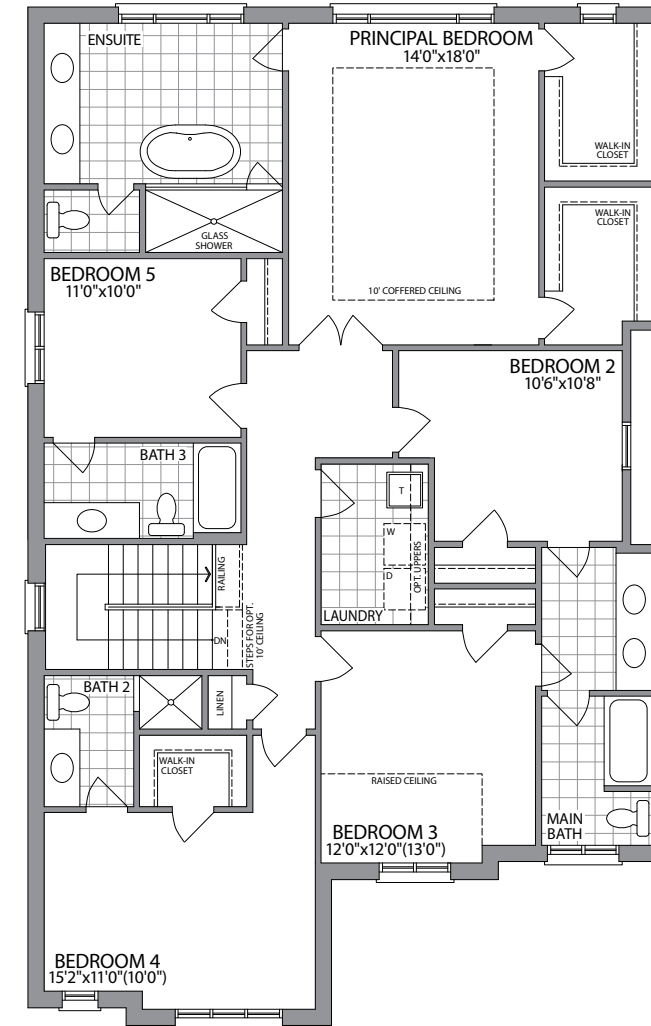

THE EVANGELINE

ELEVATION 1  
3330 SQ.FT.

Artists Concept

AURORA TRAILS | 42' SINGLES

ELEVATION 2  
3330 SQ.FT.

Artists Concept

42'  
SINGLES

THE EVANGELINE

3330 SQ.FT.

ELEVATION 1

ELEVATION 2

OPT. SECOND FLOOR W/5 BEDROOMS ELEVATION 1

OPT. SECOND FLOOR W/5 BEDROOMS ELEVATION 2

SECOND FLOOR ELEVATION 2

GROUND FLOOR ELEVATION 2

BASEMENT ELEVATION 1

BASEMENT ELEVATION 2

Plans and specifications are subject to change without notice. E. & O. E. Actual usable floor space may vary from the stated floor area. All renderings are artist's concept. (42E)