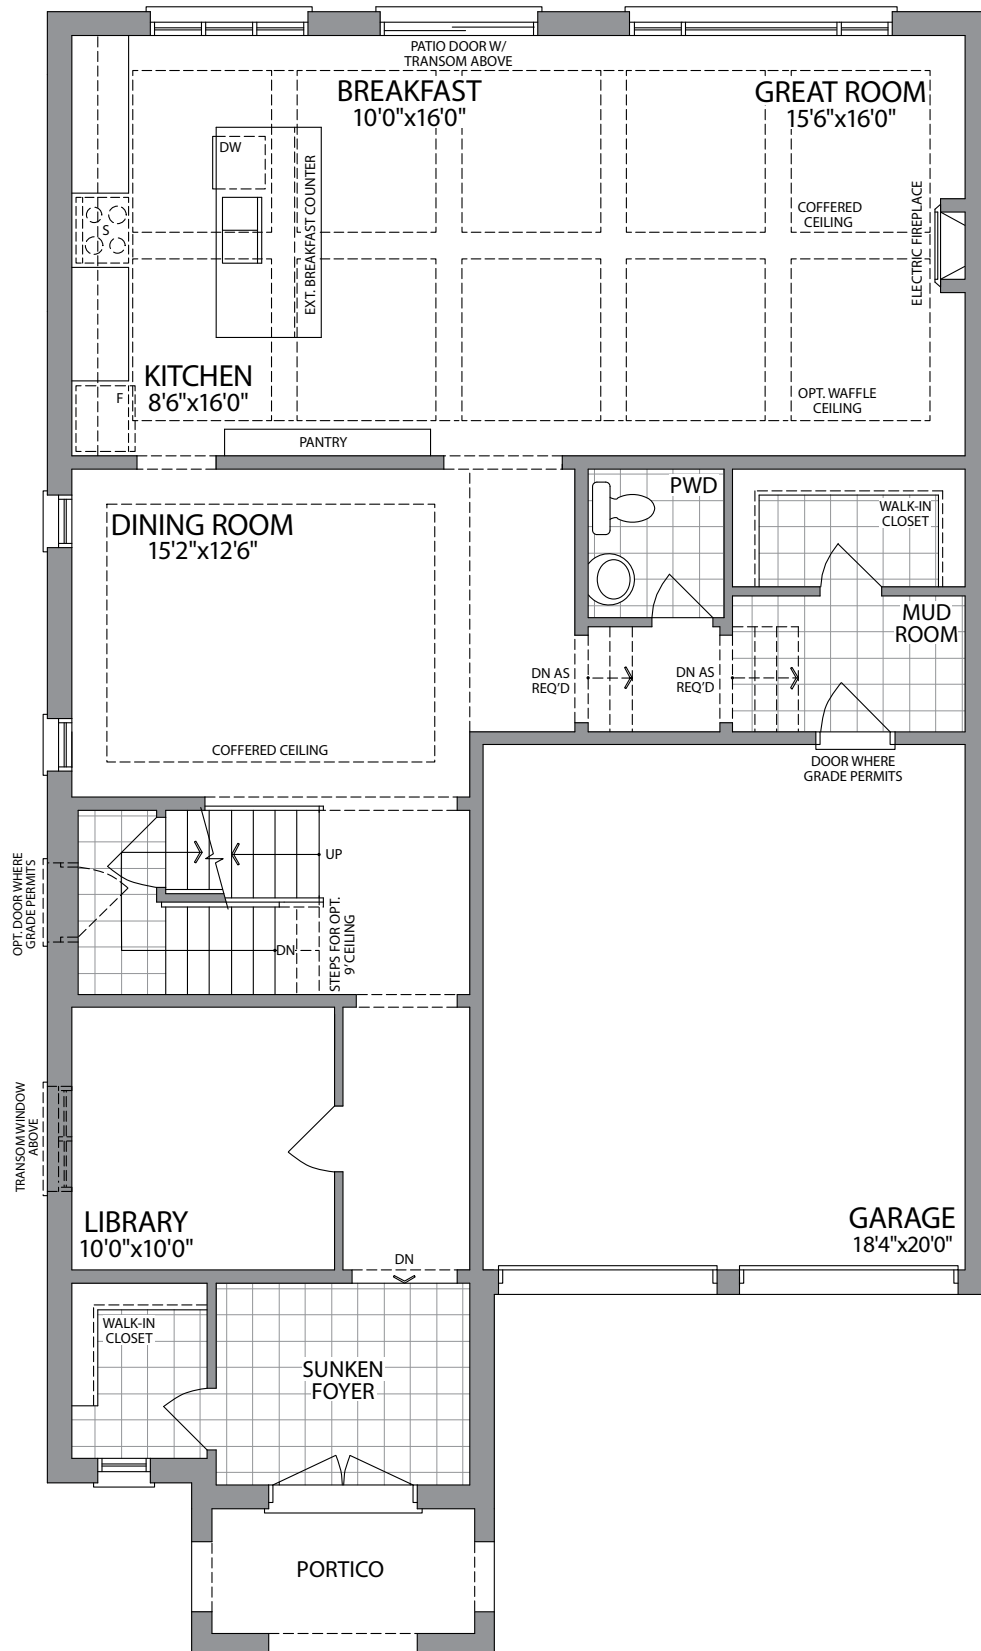

THE EVANGELINE

ELEVATION 1  
3330 SQ.FT.

Artists Concept

AURORA TRAILS | 42' SINGLES

ELEVATION 2  
3330 SQ.FT.

Artists Concept

42'  
SINGLES

THE EVANGELINE

3330 SQ.FT.

ELEVATION 1

ELEVATION 2

OPT. SECOND FLOOR W/5 BEDROOMS ELEVATION 1

OPT. SECOND FLOOR W/5 BEDROOMS ELEVATION 2

SECOND FLOOR ELEVATION 2

GROUND FLOOR ELEVATION 2

BASEMENT ELEVATION 1

BASEMENT ELEVATION 2

Plans and specifications are subject to change without notice. E. & O. E. Actual usable floor space may vary from the stated floor area. All renderings are artist's concept. (42E)