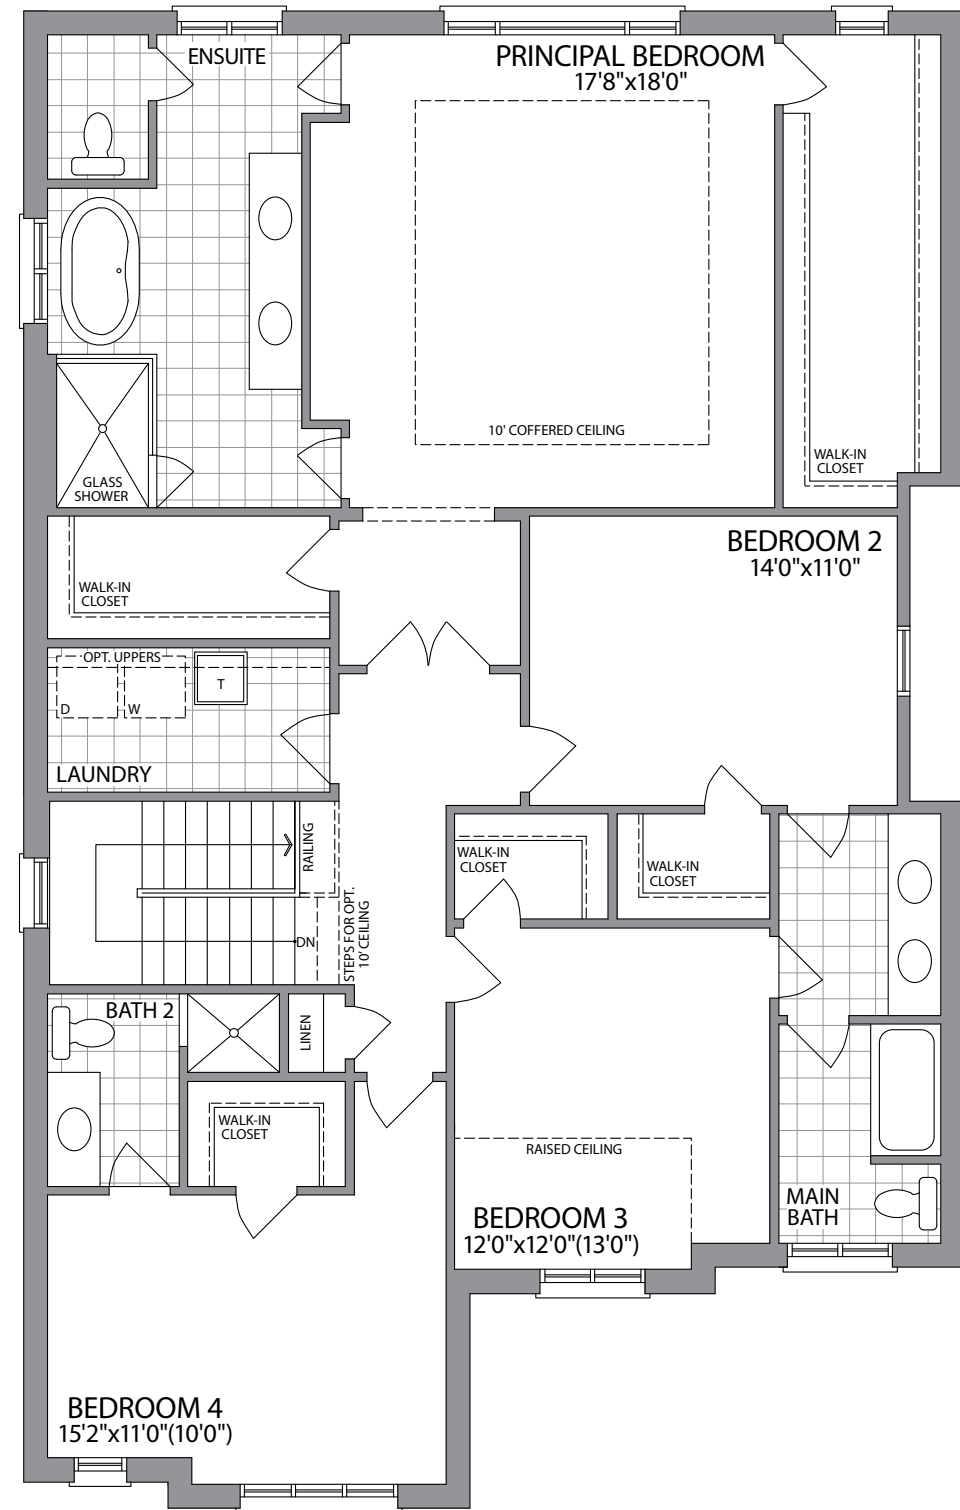

THE EVANGELINE

ELEVATION 1  
3330 SQ.FT.

Artists Concept

AURORA TRAILS | 42' SINGLES

ELEVATION 2  
3330 SQ.FT.

Artists Concept

42'  
SINGLES

THE EVANGELINE

3330 SQ.FT.

ELEVATION 1

ELEVATION 2

OPT. SECOND FLOOR W/5 BEDROOMS ELEVATION 1

OPT. SECOND FLOOR W/5 BEDROOMS ELEVATION 2

SECOND FLOOR ELEVATION 2

GROUND FLOOR ELEVATION 2

BASEMENT ELEVATION 1

BASEMENT ELEVATION 2

Plans and specifications are subject to change without notice. E. & O. E. Actual usable floor space may vary from the stated floor area. All renderings are artist's concept. (42E)