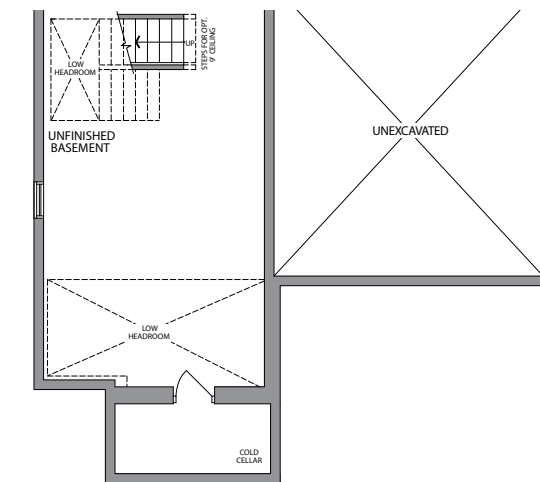

THE EVANGELINE

ELEVATION 1  
3330 SQ.FT.

Artists Concept

AURORA TRAILS | 42' SINGLES

ELEVATION 2  
3330 SQ.FT.

Artists Concept

42'  
SINGLES

THE EVANGELINE

3330 SQ.FT.

ELEVATION 1

ELEVATION 2

OPT. SECOND FLOOR W/5 BEDROOMS ELEVATION 1

OPT. SECOND FLOOR W/5 BEDROOMS ELEVATION 2

SECOND FLOOR ELEVATION 2

GROUND FLOOR ELEVATION 2

BASEMENT ELEVATION 1

BASEMENT ELEVATION 2

Plans and specifications are subject to change without notice. E. & O. E. Actual usable floor space may vary from the stated floor area. All renderings are artist's concept. (42E)