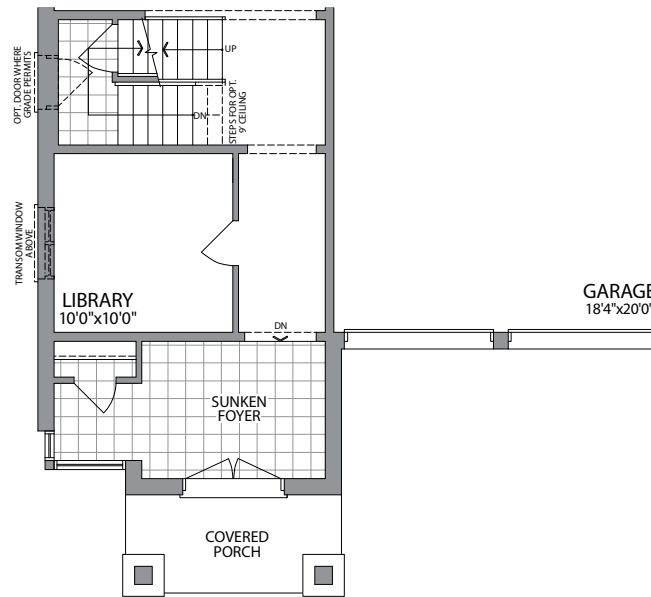

THE EVANGELINE

ELEVATION 1  
3330 SQ.FT.

Artists Concept

AURORA TRAILS | 42' SINGLES

ELEVATION 2  
3330 SQ.FT.

Artists Concept

42'  
SINGLES

THE EVANGELINE

3330 SQ.FT.

ELEVATION 1

ELEVATION 2

OPT. SECOND FLOOR W/5 BEDROOMS ELEVATION 1

OPT. SECOND FLOOR W/5 BEDROOMS ELEVATION 2

SECOND FLOOR ELEVATION 2

GROUND FLOOR ELEVATION 2

BASEMENT ELEVATION 1

BASEMENT ELEVATION 2

Plans and specifications are subject to change without notice. E. & O. E. Actual usable floor space may vary from the stated floor area. All renderings are artist's concept. (42E)