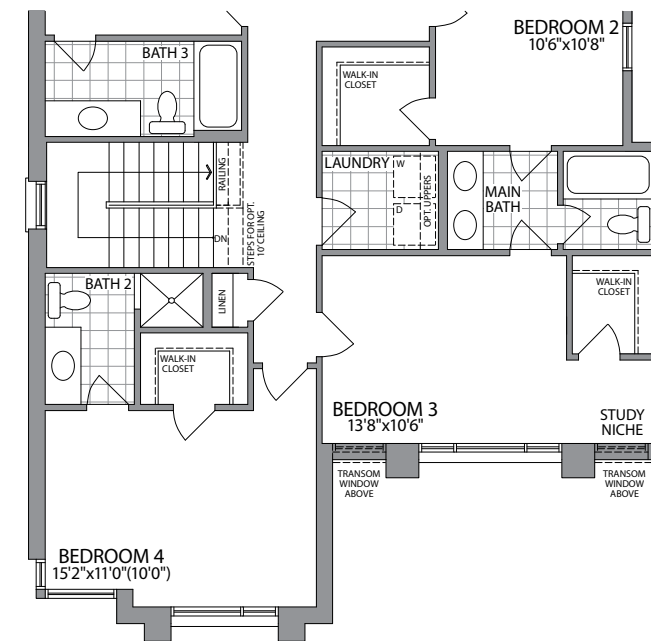

THE EVANGELINE

ELEVATION 1  
3330 SQ.FT.

Artists Concept

AURORA TRAILS | 42' SINGLES

ELEVATION 2  
3330 SQ.FT.

Artists Concept

42'  
SINGLES

THE EVANGELINE

3330 SQ.FT.

ELEVATION 1

ELEVATION 2

OPT. SECOND FLOOR W/5 BEDROOMS ELEVATION 1

OPT. SECOND FLOOR W/5 BEDROOMS ELEVATION 2

SECOND FLOOR ELEVATION 2

GROUND FLOOR ELEVATION 2

BASEMENT ELEVATION 1

BASEMENT ELEVATION 2

Plans and specifications are subject to change without notice. E. & O. E. Actual usable floor space may vary from the stated floor area. All renderings are artist's concept. (42E)