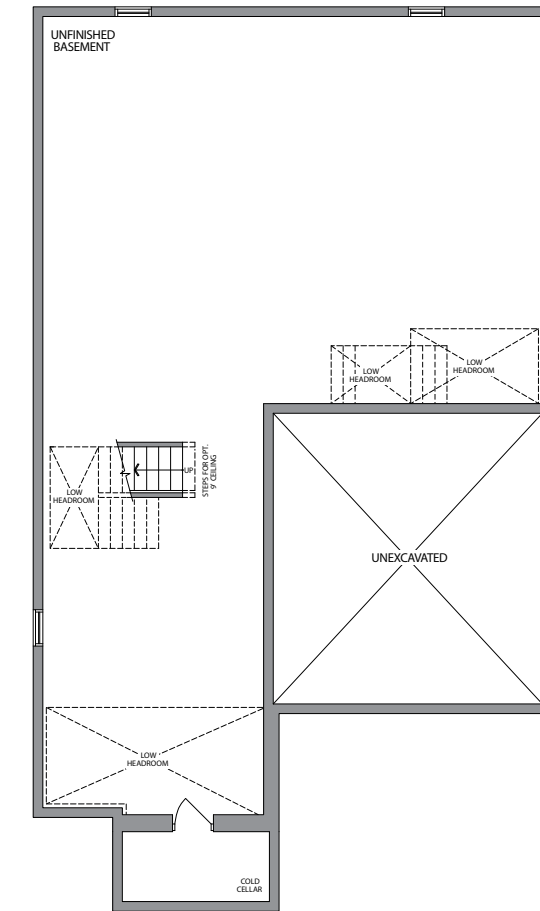

THE EVANGELINE

ELEVATION 1  
3330 SQ.FT.

Artists Concept

AURORA TRAILS | 42' SINGLES

ELEVATION 2  
3330 SQ.FT.

Artists Concept

42'  
SINGLES

THE EVANGELINE

3330 SQ.FT.

ELEVATION 1

ELEVATION 2

OPT. SECOND FLOOR W/5 BEDROOMS ELEVATION 1

OPT. SECOND FLOOR W/5 BEDROOMS ELEVATION 2

SECOND FLOOR ELEVATION 2

GROUND FLOOR ELEVATION 2

BASEMENT ELEVATION 1

BASEMENT ELEVATION 2

Plans and specifications are subject to change without notice. E. & O. E. Actual usable floor space may vary from the stated floor area. All renderings are artist's concept. (42E)