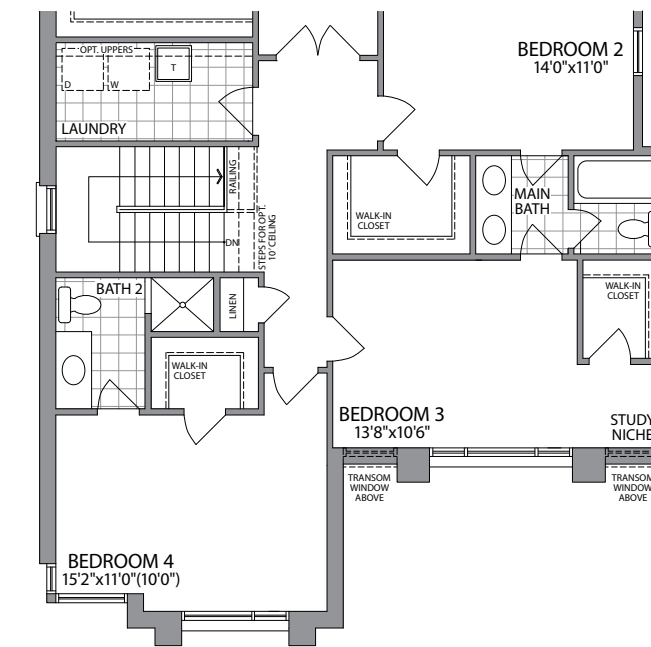

THE EVANGELINE

ELEVATION 1  
3330 SQ.FT.

Artists Concept

AURORA TRAILS | 42' SINGLES

ELEVATION 2  
3330 SQ.FT.

Artists Concept

42'  
SINGLES

THE EVANGELINE

3330 SQ.FT.

ELEVATION 1

ELEVATION 2

OPT. SECOND FLOOR W/5 BEDROOMS ELEVATION 1

OPT. SECOND FLOOR W/5 BEDROOMS ELEVATION 2

SECOND FLOOR ELEVATION 2

GROUND FLOOR ELEVATION 2

BASEMENT ELEVATION 1

BASEMENT ELEVATION 2

Plans and specifications are subject to change without notice. E. & O. E. Actual usable floor space may vary from the stated floor area. All renderings are artist's concept. (42E)