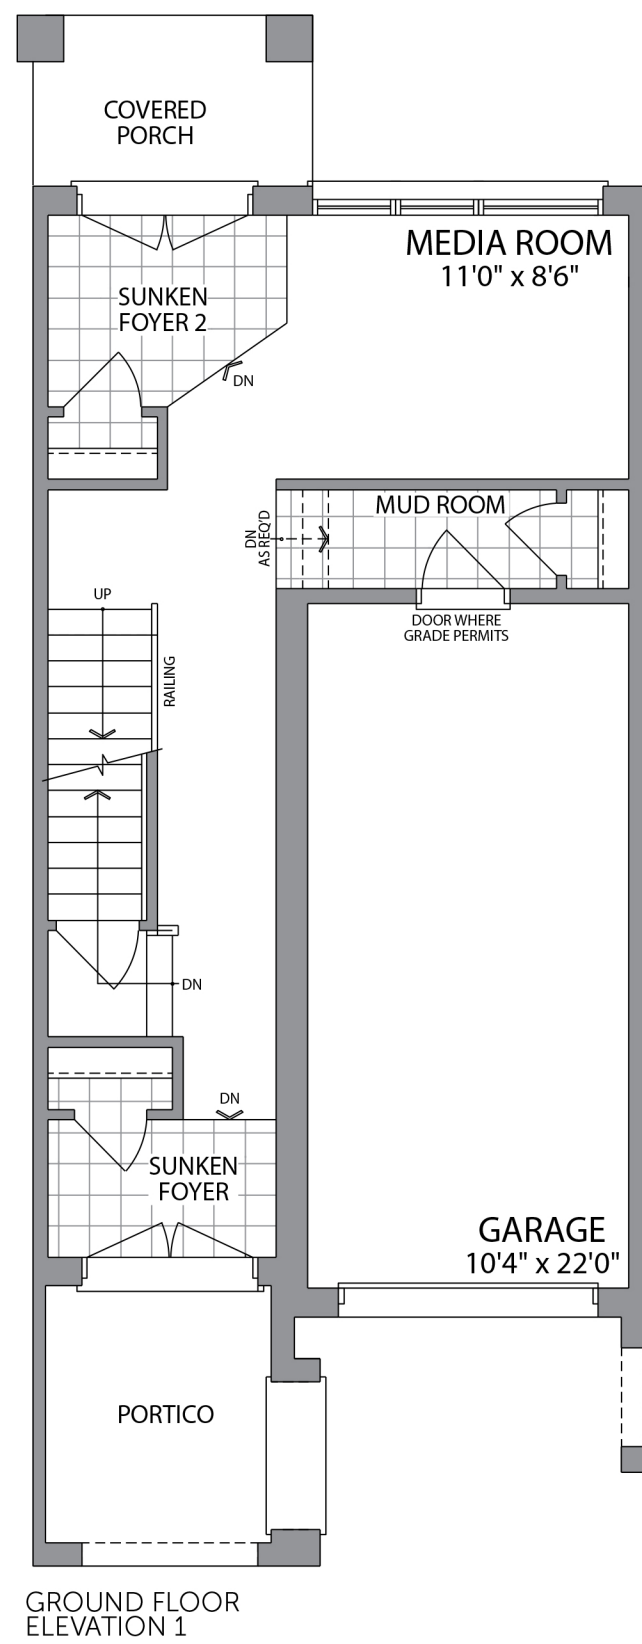

# TERRACE TOWNS

PARADISE  
DEVELOPMENTS<sup>SM</sup>

All renderings are artist's concept.

The Adele | 1900 sq. ft.

HIGH POINT  
IN UPPER MOUNT PLEASANT

ELEVATION 1

ELEVATION 2

BASEMENT ELEVATION 1