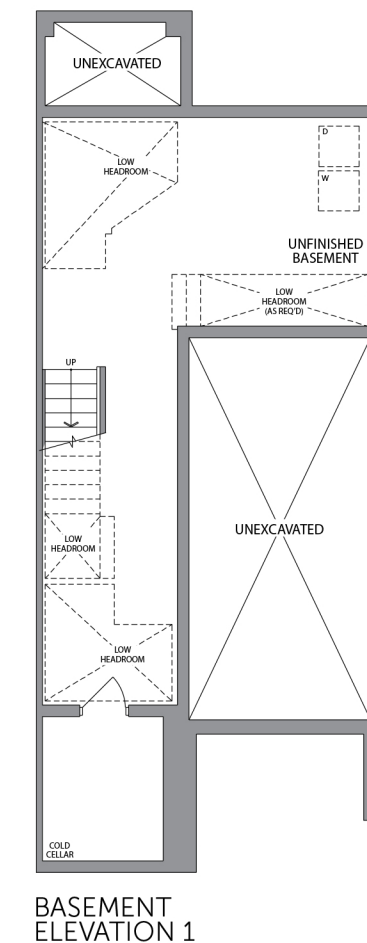

# TERRACE TOWNS

PARADISE  
DEVELOPMENTS<sup>SM</sup>

All renderings are artist's concept.

The Adele | 1900 sq. ft.

HIGH POINT  
IN UPPER MOUNT PLEASANT

ELEVATION 1

ELEVATION 2

BASEMENT ELEVATION 1