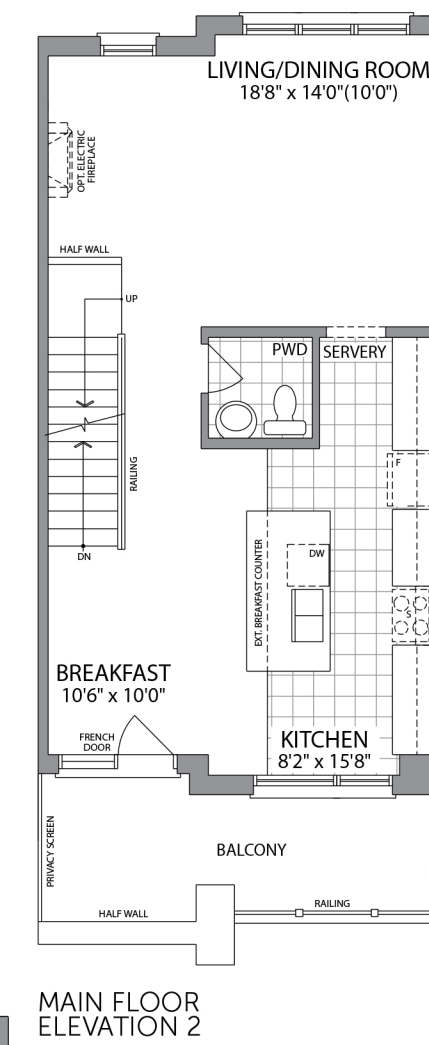

# TERRACE TOWNS

PARADISE  
DEVELOPMENTS<sup>SM</sup>

All renderings are artist's concept.

The Adele | 1900 sq. ft.

HIGH POINT  
IN UPPER MOUNT PLEASANT

ELEVATION 1

ELEVATION 2

BASEMENT ELEVATION 1