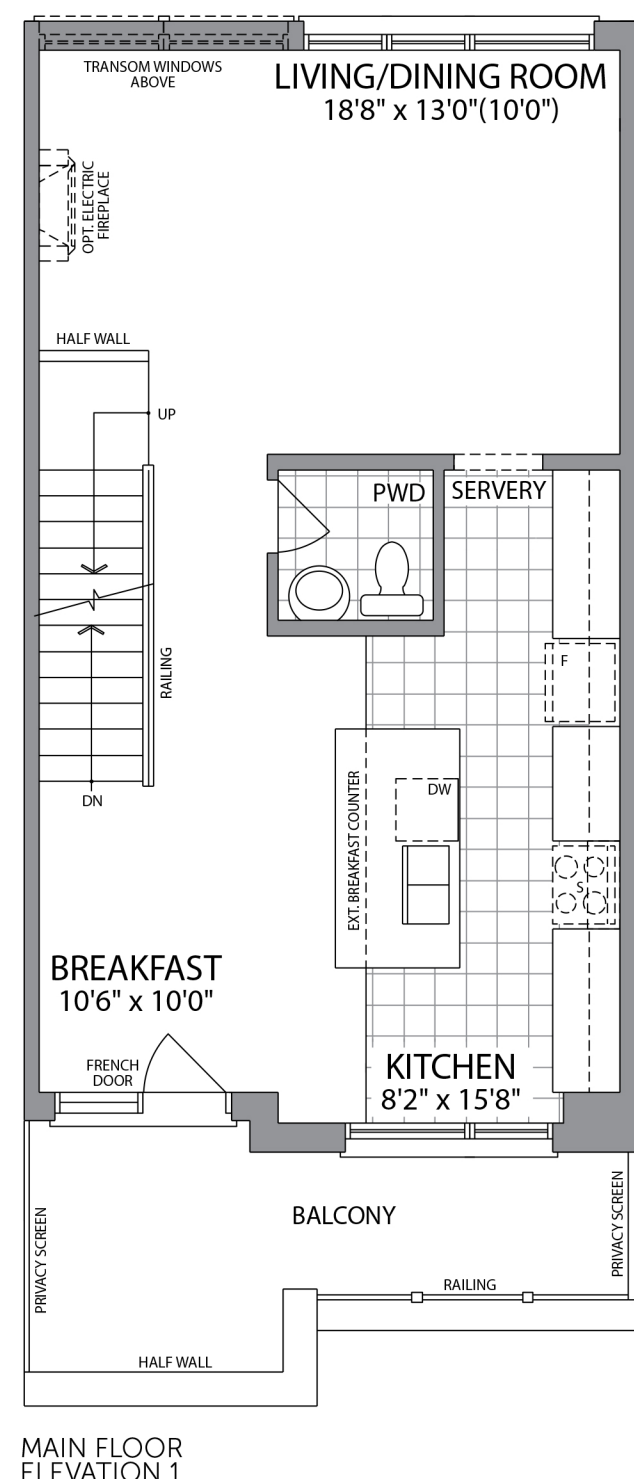

# TERRACE TOWNS

PARADISE  
DEVELOPMENTS<sup>SM</sup>

All renderings are artist's concept.

The Adele | 1900 sq. ft.

HIGH POINT  
IN UPPER MOUNT PLEASANT

ELEVATION 1

ELEVATION 2

BASEMENT ELEVATION 1