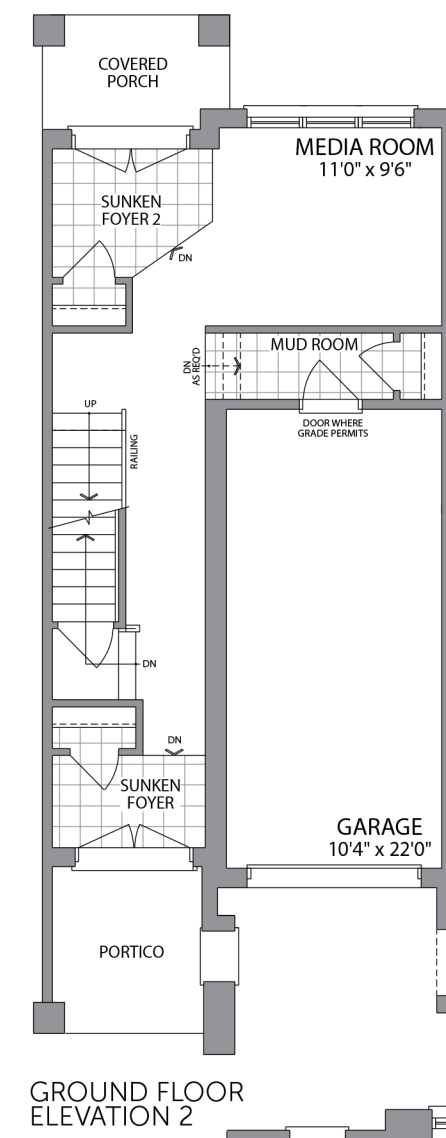

# TERRACE TOWNS

PARADISE  
DEVELOPMENTS<sup>SM</sup>

All renderings are artist's concept.

The Adele | 1900 sq. ft.

HIGH POINT  
IN UPPER MOUNT PLEASANT

ELEVATION 1

ELEVATION 2

BASEMENT ELEVATION 1