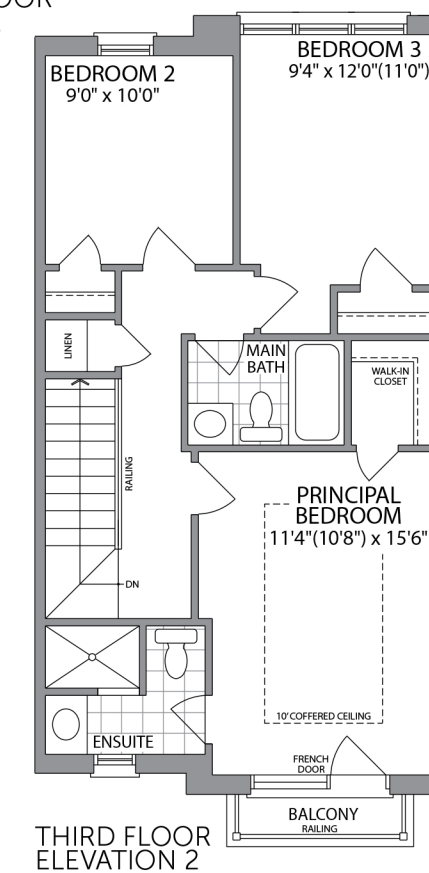

# TERRACE TOWNS

PARADISE  
DEVELOPMENTS<sup>SM</sup>

All renderings are artist's concept.

The Adele | 1900 sq. ft.

HIGH POINT  
IN UPPER MOUNT PLEASANT

ELEVATION 1

ELEVATION 2

BASEMENT ELEVATION 1