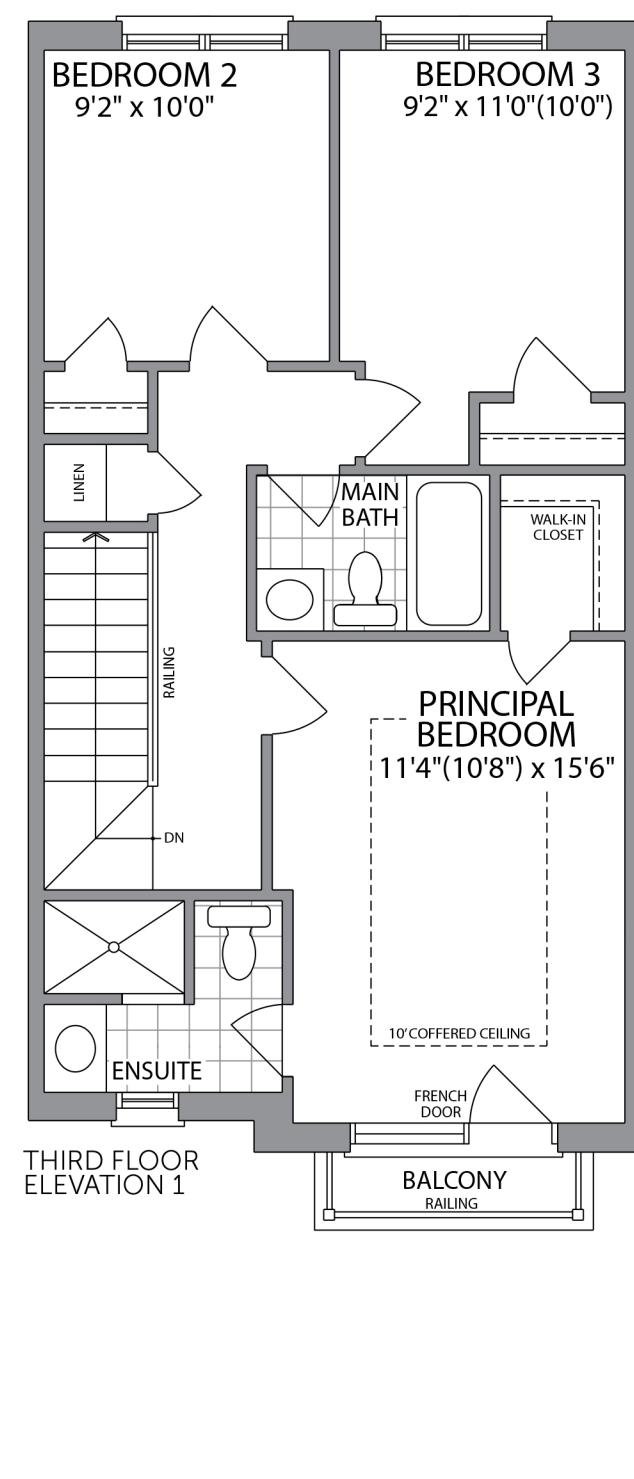

# TERRACE TOWNS

PARADISE  
DEVELOPMENTS<sup>SM</sup>

All renderings are artist's concept.

The Adele | 1900 sq. ft.

HIGH POINT  
IN UPPER MOUNT PLEASANT

ELEVATION 1

ELEVATION 2

BASEMENT ELEVATION 1