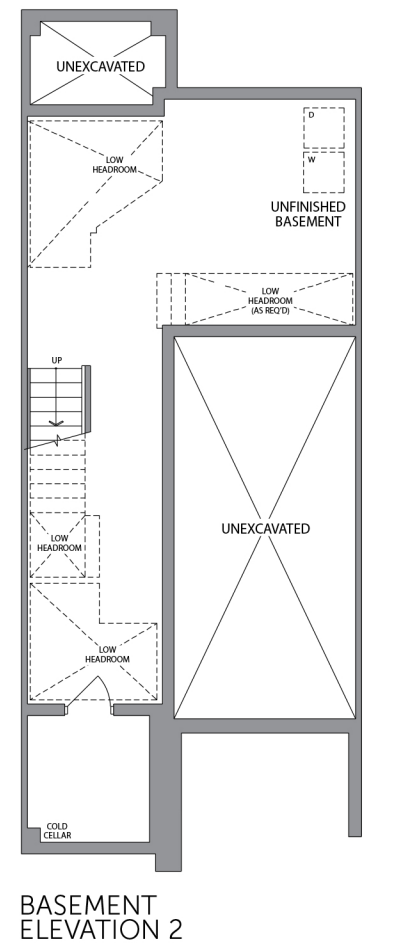

# TERRACE TOWNS

PARADISE  
DEVELOPMENTS<sup>SM</sup>

All renderings are artist's concept.

The Adele | 1900 sq. ft.

HIGH POINT  
IN UPPER MOUNT PLEASANT

ELEVATION 1

ELEVATION 2

BASEMENT ELEVATION 1