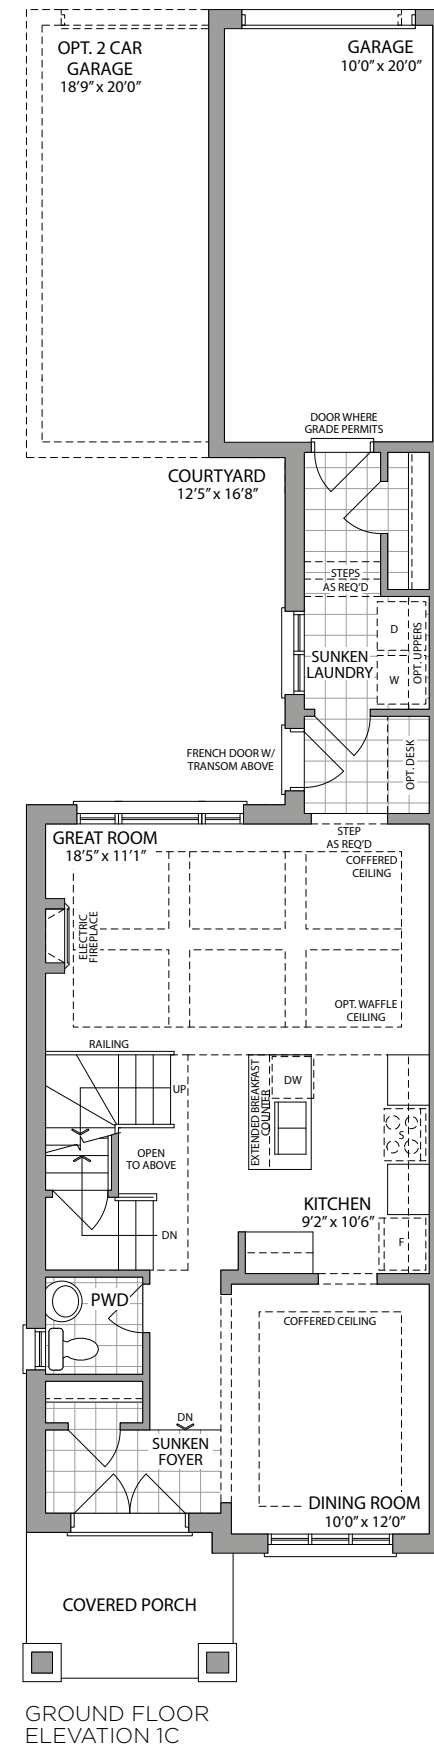

# THE TRILLIUM 1530 SQ. FT.

## 20' LANEWAY TOWNHOMES