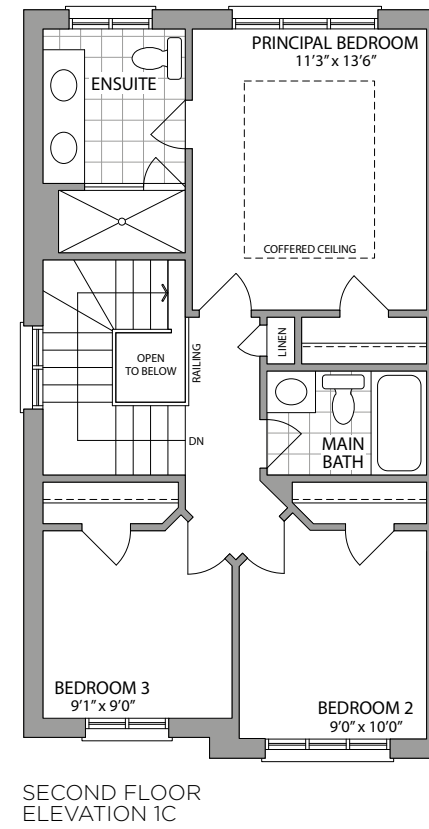

# THE TRILLIUM 1530 SQ. FT.

## 20' LANEWAY TOWNHOMES