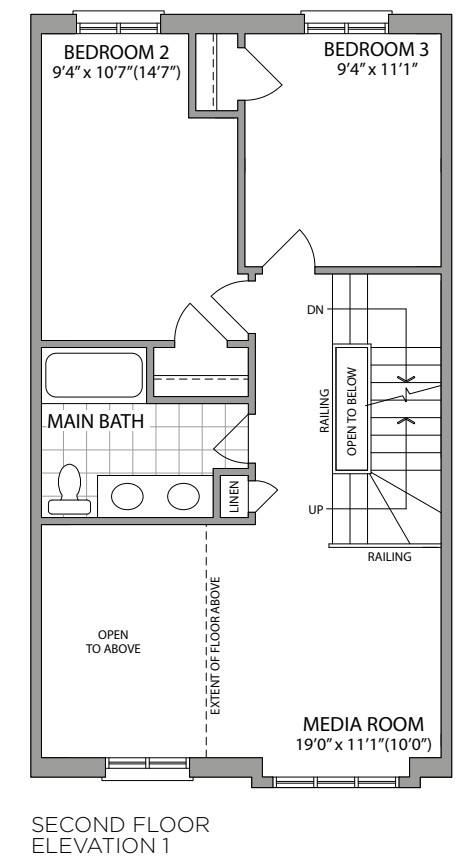

THE SOUTHAMPTON 2165 SQ. FT.

20' LANEWAY TOWNHOMES

Plans and specifications are subject to change without notice. E. & O. E. Actual usable floor space may vary from the stated floor area. All renderings are artist's concept. (20S)