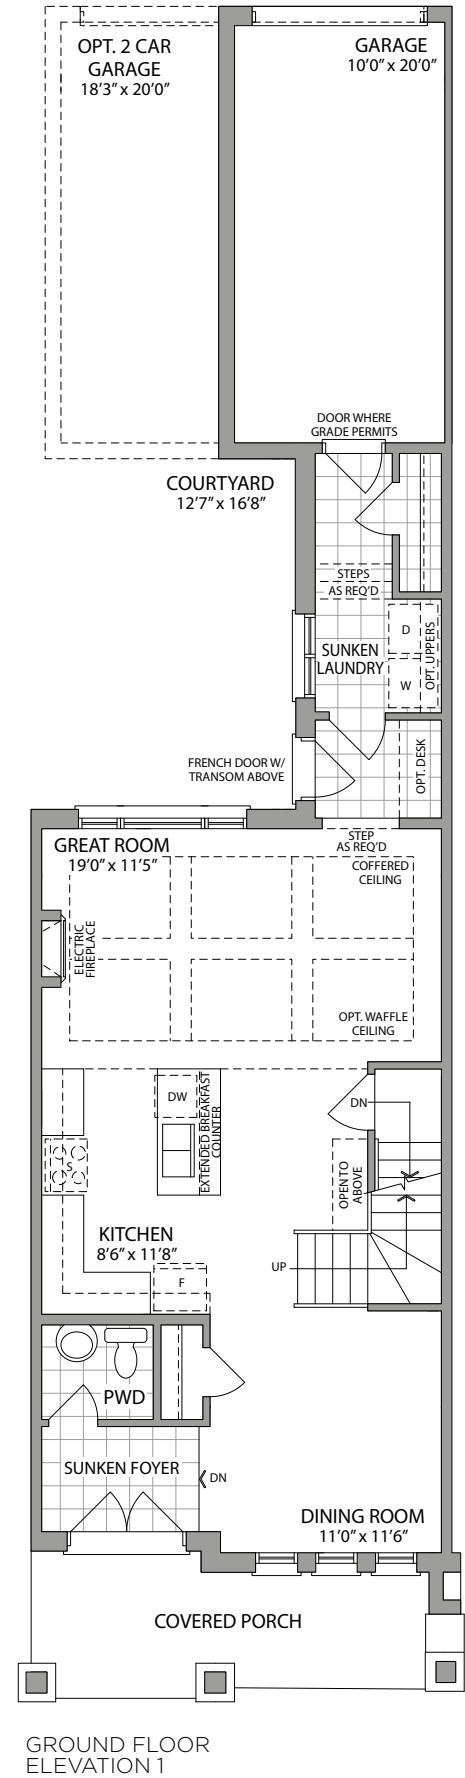

THE SOUTHAMPTON 2165 SQ. FT.

20' LANEWAY TOWNHOMES

Plans and specifications are subject to change without notice. E. & O. E. Actual usable floor space may vary from the stated floor area. All renderings are artist's concept. (20S)