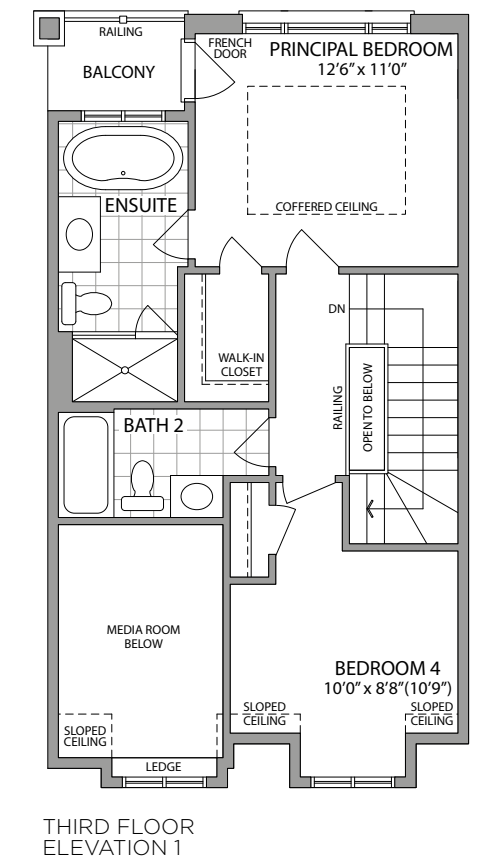

THE SOUTHAMPTON 2165 SQ. FT.

20' LANEWAY TOWNHOMES

Plans and specifications are subject to change without notice. E. & O. E. Actual usable floor space may vary from the stated floor area. All renderings are artist's concept. (20S)