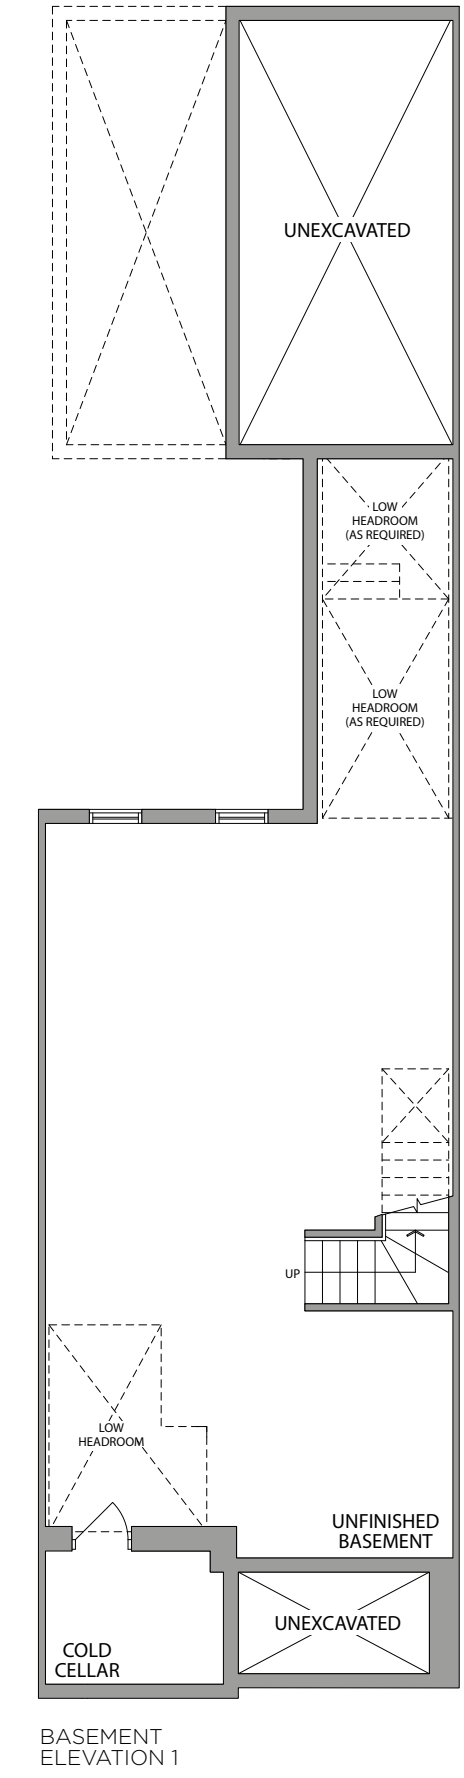

THE SOUTHAMPTON 2165 SQ. FT.

20' LANEWAY TOWNHOMES

Plans and specifications are subject to change without notice. E. & O. E. Actual usable floor space may vary from the stated floor area. All renderings are artist's concept. (20S)