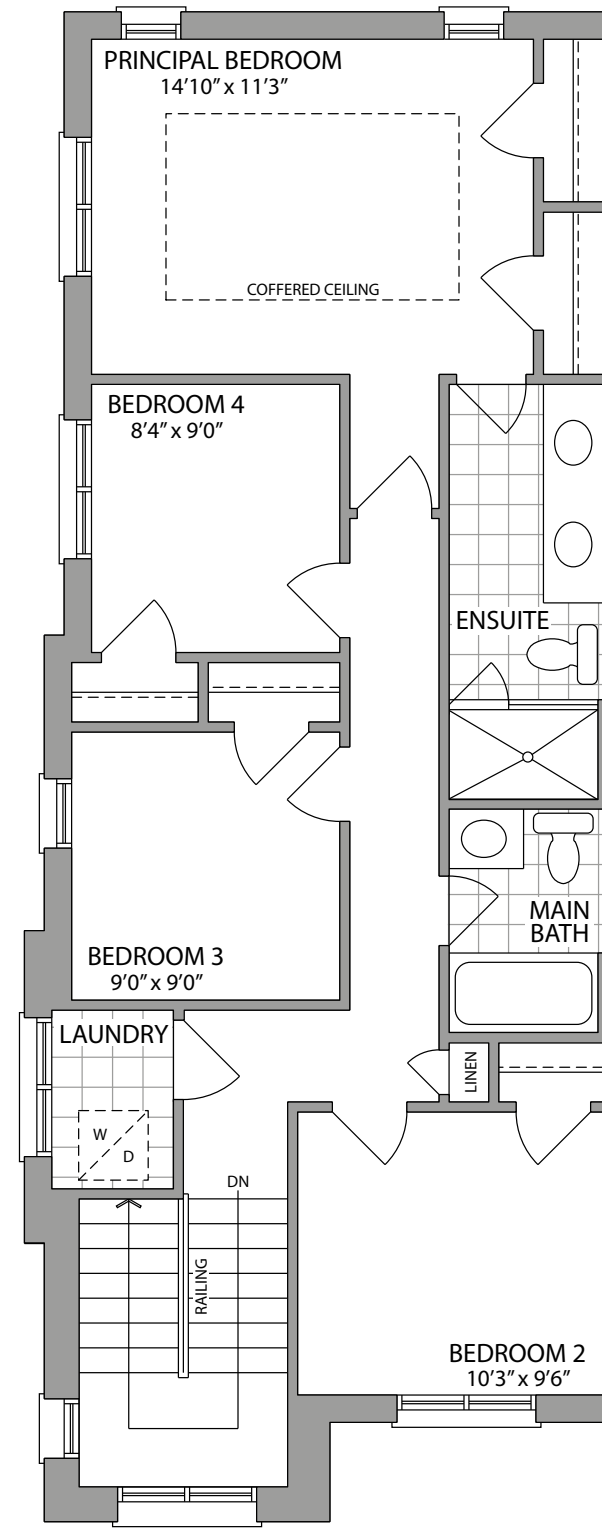

ARTIST'S CONCEPT

THE QUEENSGATE 1675 SQ. FT.

ELEVATION 1C

ARTIST'S CONCEPT

THE QUEENSGATE 1675 SQ. FT.

ELEVATION 2C

THE QUEENSGATE 1675 SQ. FT.

20' STREET TOWNHOMES