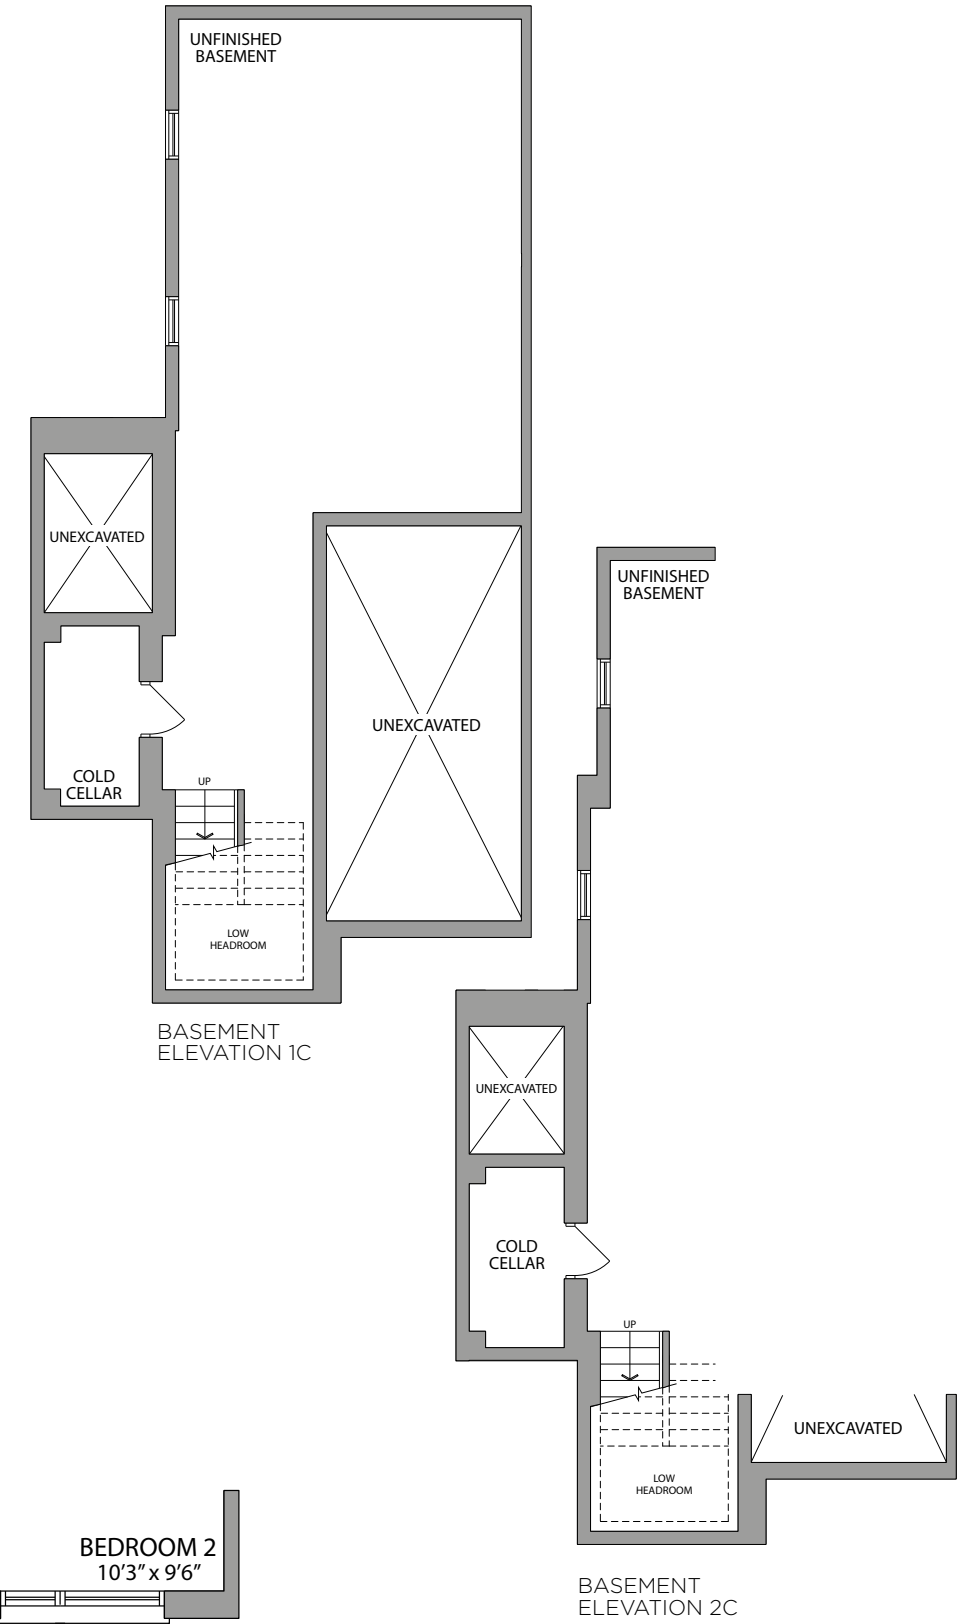

ARTIST'S CONCEPT

THE QUEENSGATE 1675 SQ. FT.

ELEVATION 1C

ARTIST'S CONCEPT

THE QUEENSGATE 1675 SQ. FT.

ELEVATION 2C

THE QUEENSGATE 1675 SQ. FT.

20' STREET TOWNHOMES