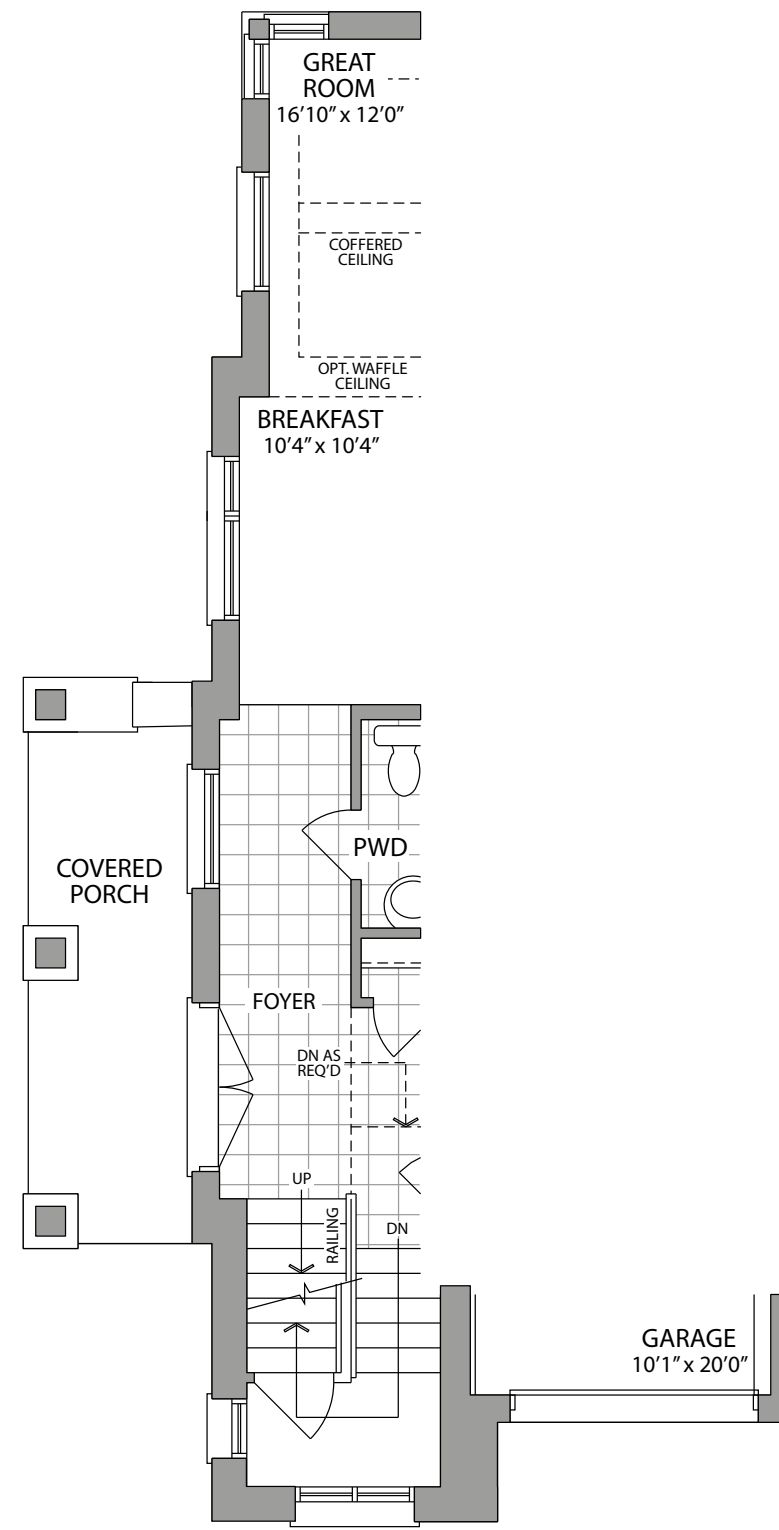

ARTIST'S CONCEPT

THE QUEENSGATE 1675 SQ. FT.

ELEVATION 1C

ARTIST'S CONCEPT

THE QUEENSGATE 1675 SQ. FT.

ELEVATION 2C

THE QUEENSGATE 1675 SQ. FT.

20' STREET TOWNHOMES