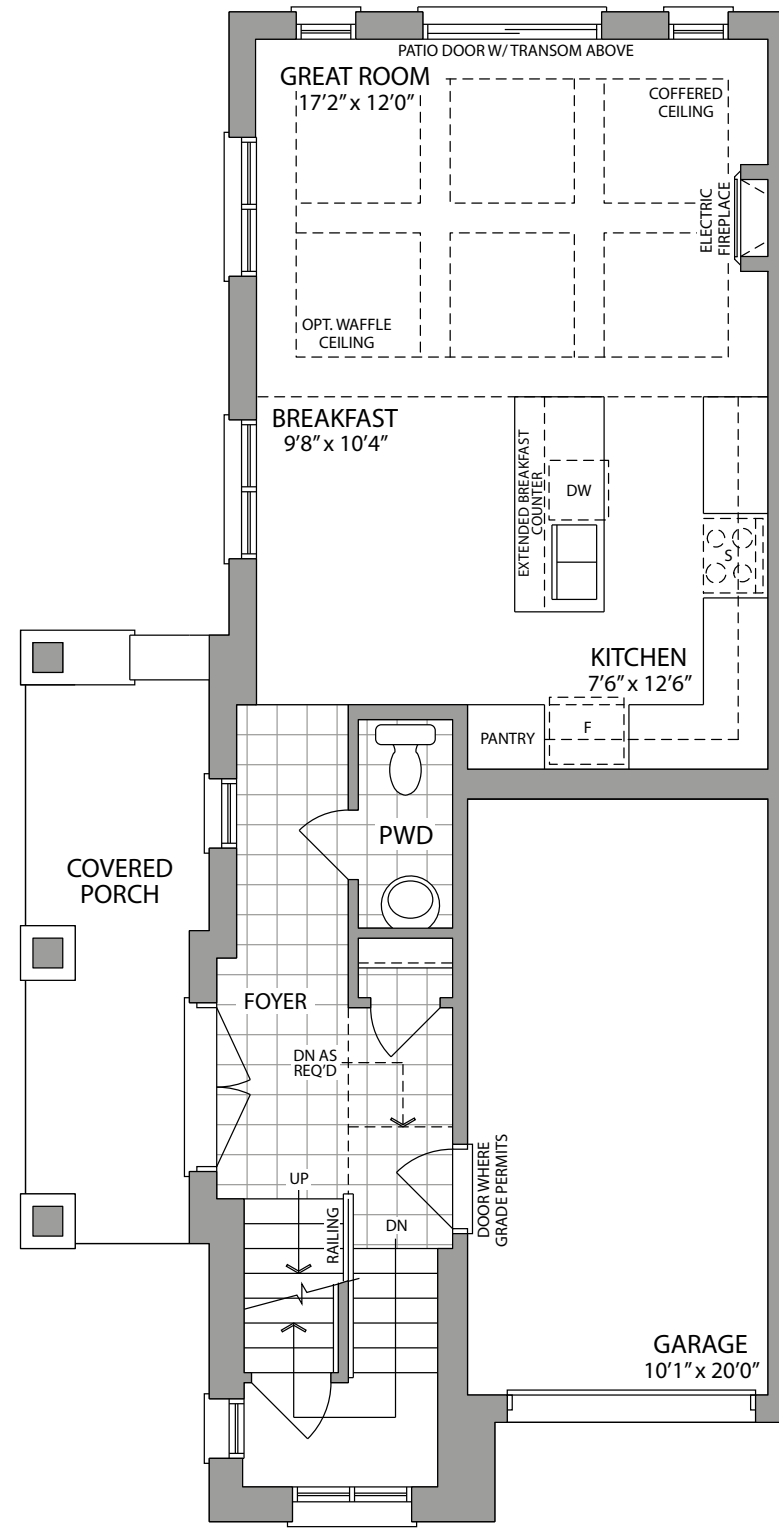

ARTIST'S CONCEPT

THE QUEENSGATE 1675 SQ. FT.

ELEVATION 1C

ARTIST'S CONCEPT

THE QUEENSGATE 1675 SQ. FT.

ELEVATION 2C

THE QUEENSGATE 1675 SQ. FT.

20' STREET TOWNHOMES