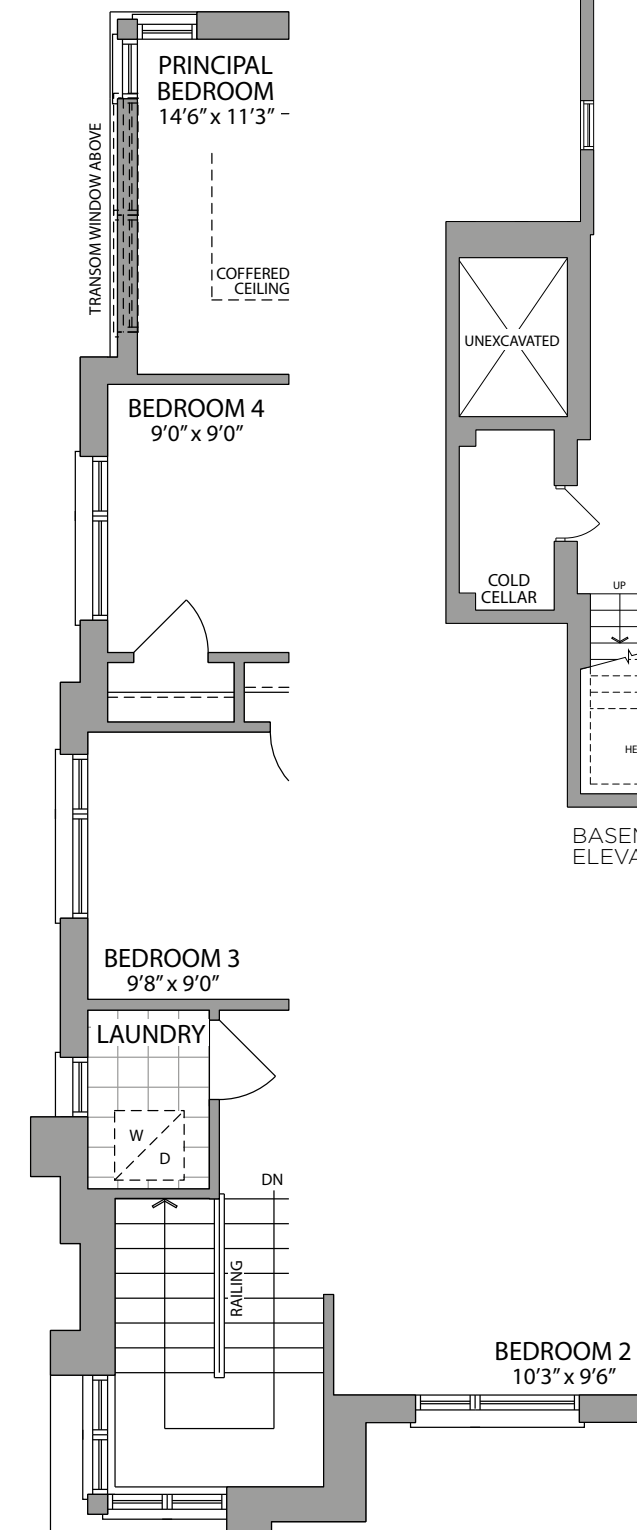

ARTIST'S CONCEPT

THE QUEENSGATE 1675 SQ. FT.

ELEVATION 1C

ARTIST'S CONCEPT

THE QUEENSGATE 1675 SQ. FT.

ELEVATION 2C

THE QUEENSGATE 1675 SQ. FT.

20' STREET TOWNHOMES