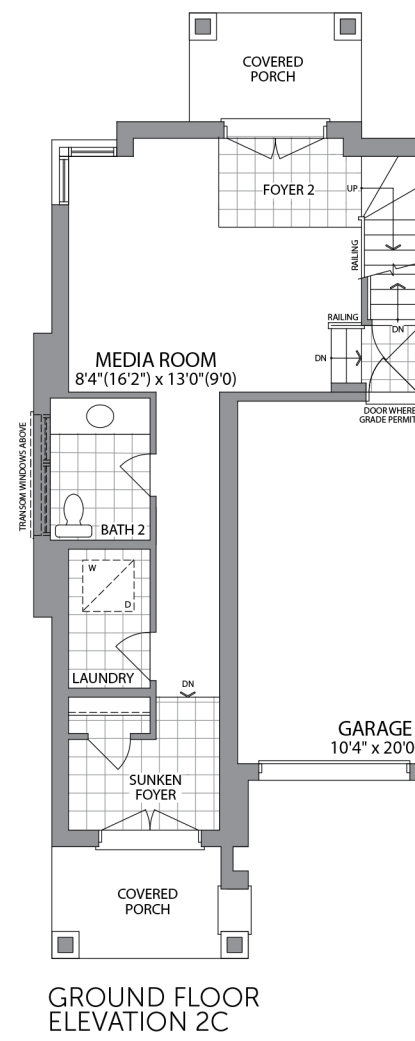

TERRACE TOWNS

PARADISE DEVELOPMENTS®

All renderings are artist's concept.

The Elton | 2270 sq. ft.

HIGH POINT
IN UPPER MOUNT PLEASANT

PARADISE DEVELOPMENTS®