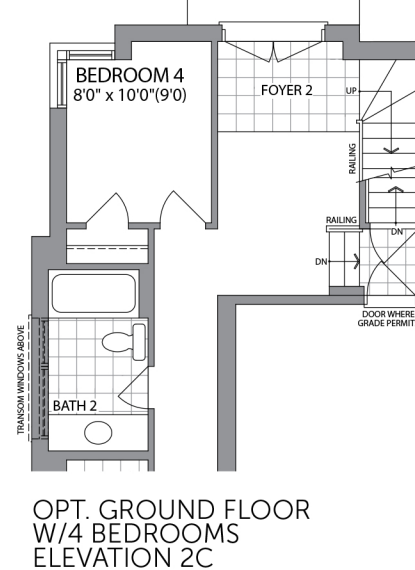

TERRACE TOWNS

PARADISE DEVELOPMENTS®

All renderings are artist's concept.

The Elton | 2270 sq. ft.

HIGH POINT
IN UPPER MOUNT PLEASANT

PARADISE DEVELOPMENTS®