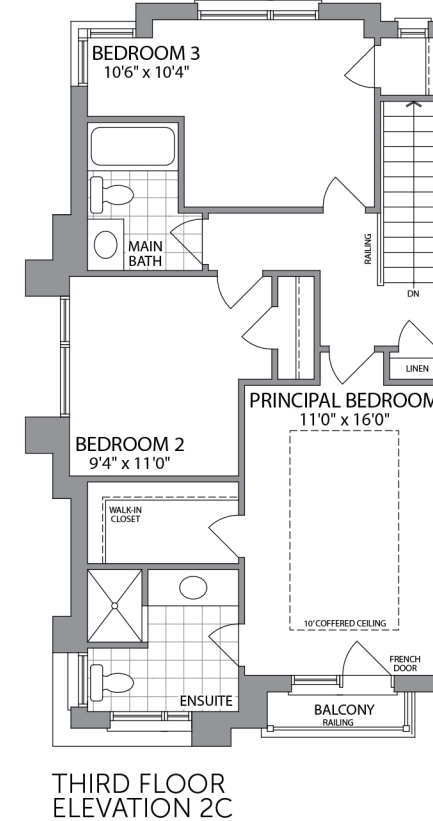

TERRACE TOWNS

PARADISE DEVELOPMENTS®

All renderings are artist's concept.

The Elton | 2270 sq. ft.

HIGH POINT
IN UPPER MOUNT PLEASANT

PARADISE DEVELOPMENTS®