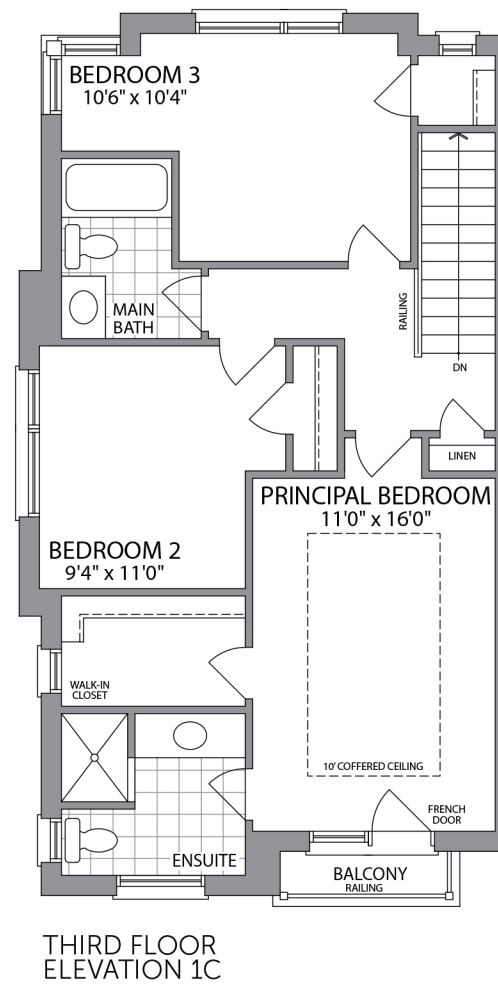

TERRACE TOWNS

PARADISE DEVELOPMENTS®

All renderings are artist's concept.

The Elton | 2270 sq. ft.

HIGH POINT
IN UPPER MOUNT PLEASANT

PARADISE DEVELOPMENTS®