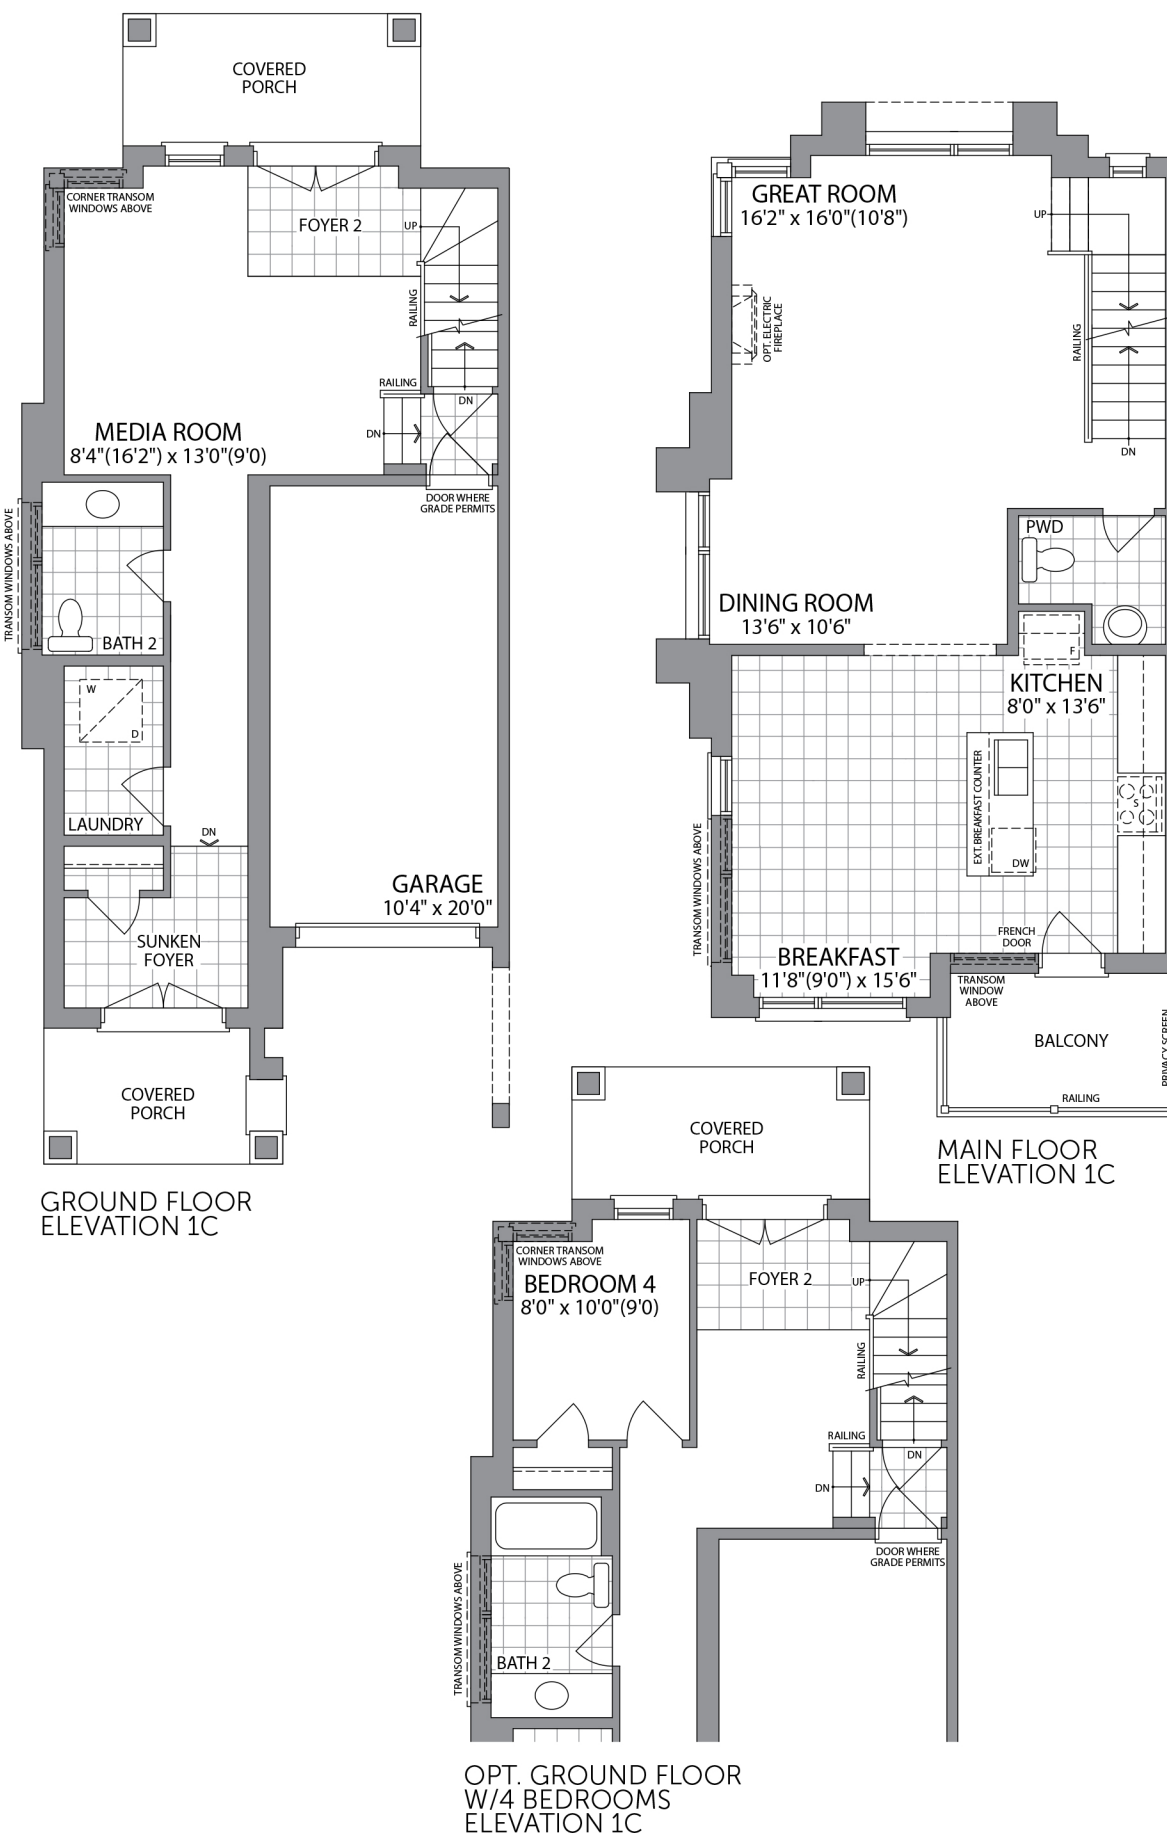

TERRACE TOWNS

PARADISE DEVELOPMENTS®

All renderings are artist's concept.

The Elton | 2270 sq. ft.

HIGH POINT
IN UPPER MOUNT PLEASANT

PARADISE DEVELOPMENTS®