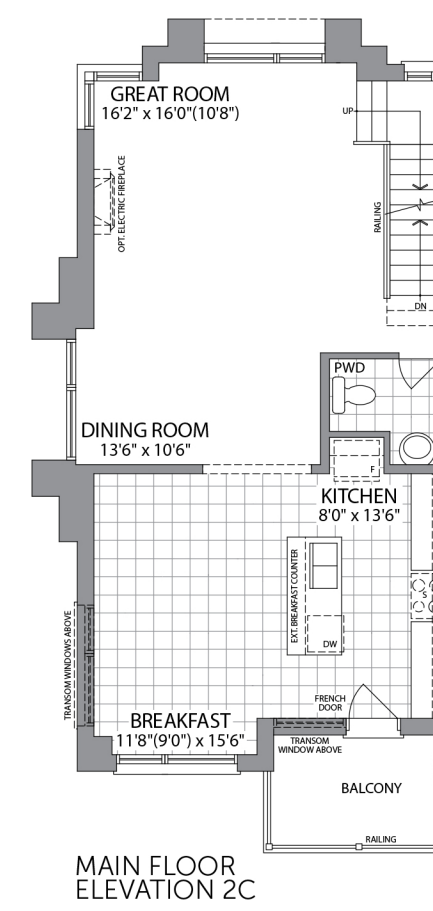

TERRACE TOWNS

PARADISE DEVELOPMENTS®

All renderings are artist's concept.

The Elton | 2270 sq. ft.

HIGH POINT
IN UPPER MOUNT PLEASANT

PARADISE DEVELOPMENTS®