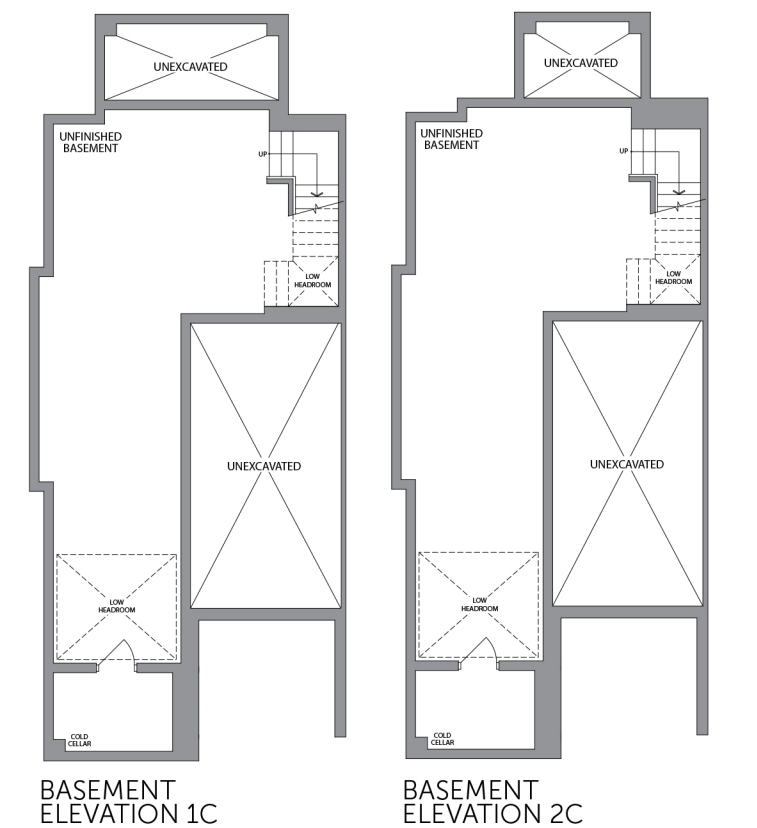

TERRACE TOWNS

PARADISE DEVELOPMENTS®

All renderings are artist's concept.

The Elton | 2270 sq. ft.

HIGH POINT
IN UPPER MOUNT PLEASANT

PARADISE DEVELOPMENTS®