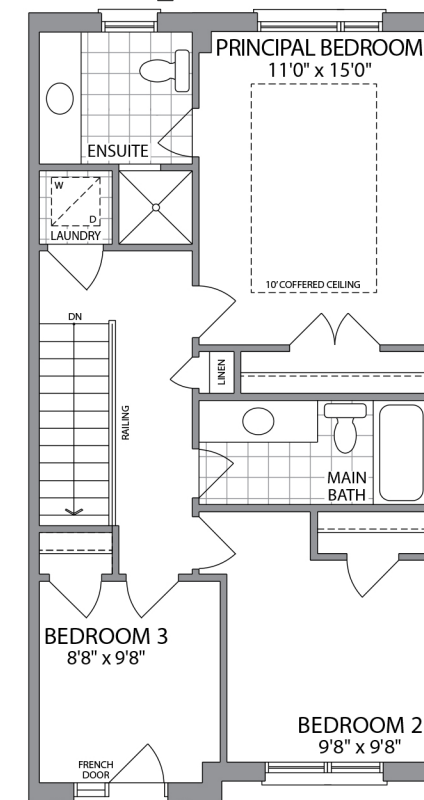

TERRACE TOWNS

The Beckham | 1950 sq. ft.

PARADISE DEVELOPMENTS

All renderings are artist's concept.

HIGH POINT
IN UPPER MOUNT PLEASANT

GROUND FLOOR ELEVATION 1

MAIN FLOOR ELEVATION 1

THIRD FLOOR ELEVATION 1

GROUND FLOOR ELEVATION 2

MAIN FLOOR ELEVATION 2

THIRD FLOOR ELEVATION 2

ELEVATION 1

ELEVATION 2

BASEMENT ELEVATION 1

BASEMENT ELEVATION 2

PARADISE DEVELOPMENTS