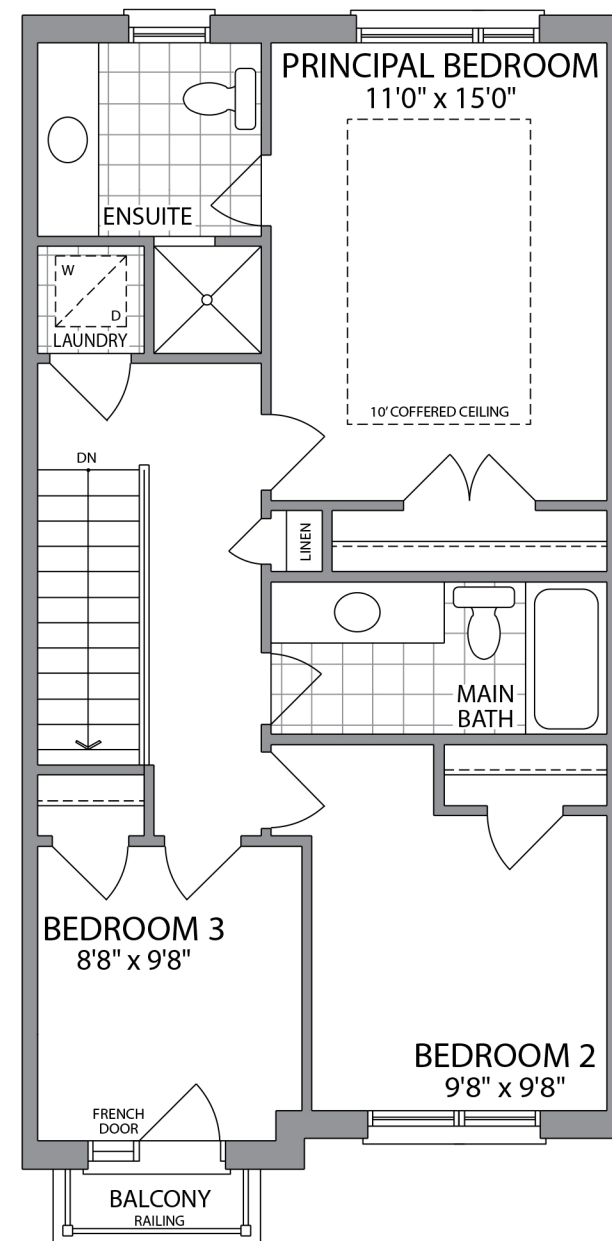

TERRACE TOWNS

The Beckham | 1950 sq. ft.

PARADISE DEVELOPMENTS

All renderings are artist's concept.

HIGH POINT
IN UPPER MOUNT PLEASANT

GROUND FLOOR ELEVATION 1

MAIN FLOOR ELEVATION 1

THIRD FLOOR ELEVATION 1

GROUND FLOOR ELEVATION 2

MAIN FLOOR ELEVATION 2

THIRD FLOOR ELEVATION 2

ELEVATION 1

ELEVATION 2

BASEMENT ELEVATION 1

BASEMENT ELEVATION 2

PARADISE DEVELOPMENTS