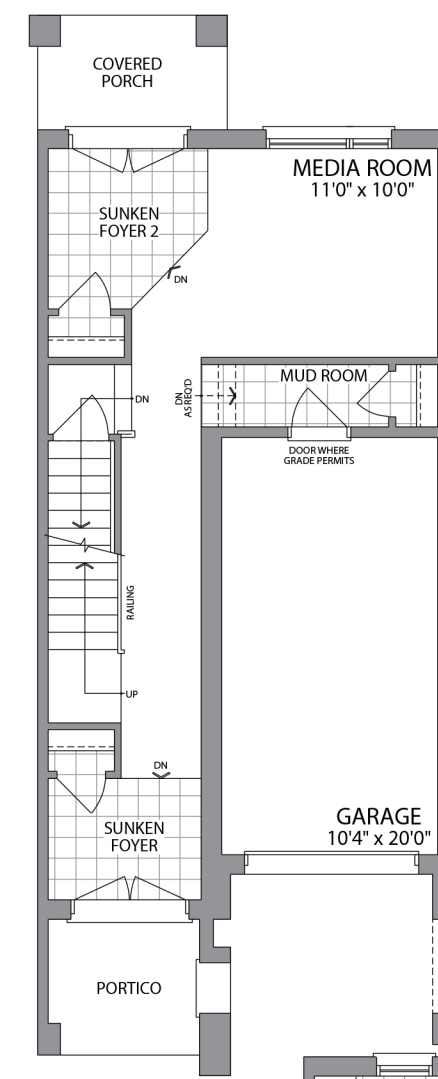

TERRACE TOWNS

The Beckham | 1950 sq. ft.

PARADISE DEVELOPMENTS

All renderings are artist's concept.

HIGH POINT
IN UPPER MOUNT PLEASANT

GROUND FLOOR ELEVATION 1

MAIN FLOOR ELEVATION 1

THIRD FLOOR ELEVATION 1

GROUND FLOOR ELEVATION 2

MAIN FLOOR ELEVATION 2

THIRD FLOOR ELEVATION 2

ELEVATION 1

ELEVATION 2

BASEMENT ELEVATION 1

BASEMENT ELEVATION 2

PARADISE DEVELOPMENTS