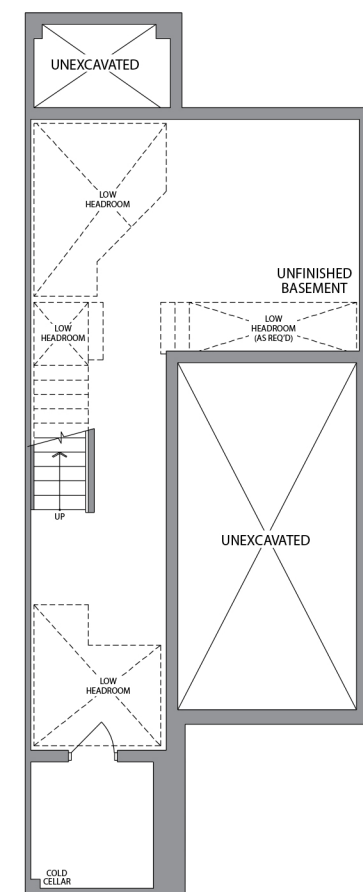

TERRACE TOWNS

The Beckham | 1950 sq. ft.

PARADISE DEVELOPMENTS

All renderings are artist's concept.

HIGH POINT
IN UPPER MOUNT PLEASANT

GROUND FLOOR ELEVATION 1

MAIN FLOOR ELEVATION 1

THIRD FLOOR ELEVATION 1

GROUND FLOOR ELEVATION 2

MAIN FLOOR ELEVATION 2

THIRD FLOOR ELEVATION 2

ELEVATION 1

ELEVATION 2

BASEMENT ELEVATION 1

BASEMENT ELEVATION 2

PARADISE DEVELOPMENTS