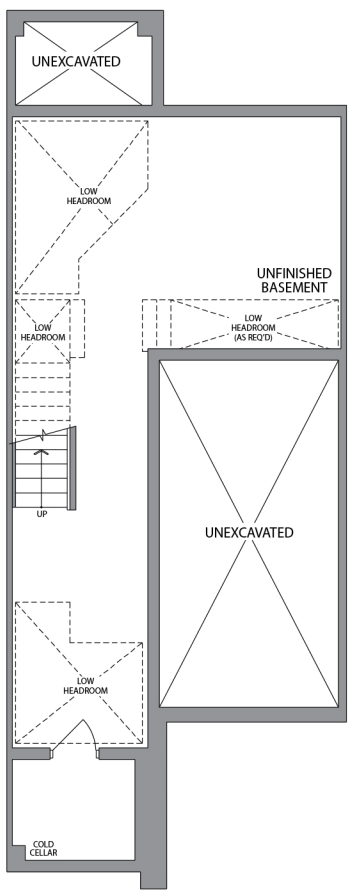

TERRACE TOWNS

The Beckham | 1950 sq. ft.

PARADISE DEVELOPMENTS

All renderings are artist's concept.

HIGH POINT
IN UPPER MOUNT PLEASANT

GROUND FLOOR ELEVATION 1

MAIN FLOOR ELEVATION 1

THIRD FLOOR ELEVATION 1

GROUND FLOOR ELEVATION 2

MAIN FLOOR ELEVATION 2

THIRD FLOOR ELEVATION 2

ELEVATION 1

ELEVATION 2

BASEMENT ELEVATION 1

BASEMENT ELEVATION 2

PARADISE DEVELOPMENTS