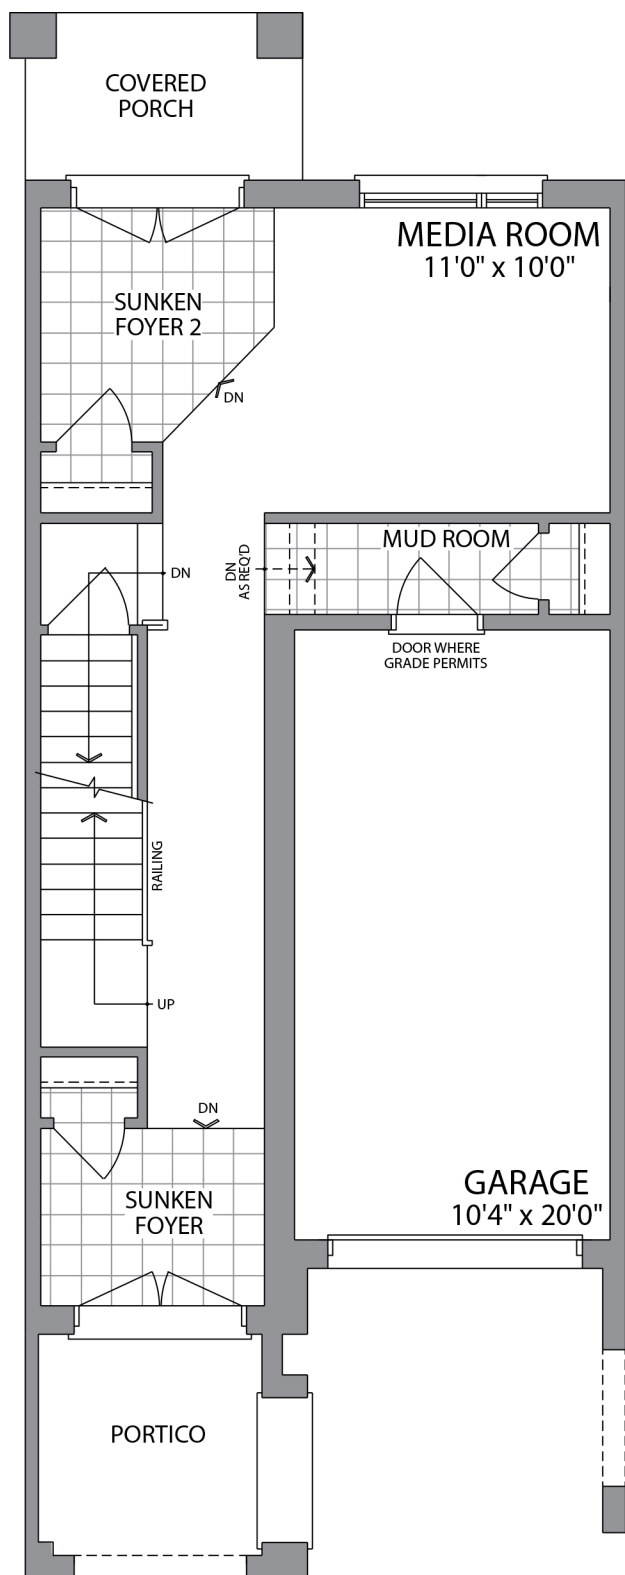

TERRACE TOWNS

The Beckham | 1950 sq. ft.

PARADISE DEVELOPMENTS

All renderings are artist's concept.

HIGH POINT
IN UPPER MOUNT PLEASANT

GROUND FLOOR ELEVATION 1

MAIN FLOOR ELEVATION 1

THIRD FLOOR ELEVATION 1

GROUND FLOOR ELEVATION 2

MAIN FLOOR ELEVATION 2

THIRD FLOOR ELEVATION 2

ELEVATION 1

ELEVATION 2

BASEMENT ELEVATION 1

BASEMENT ELEVATION 2

PARADISE DEVELOPMENTS