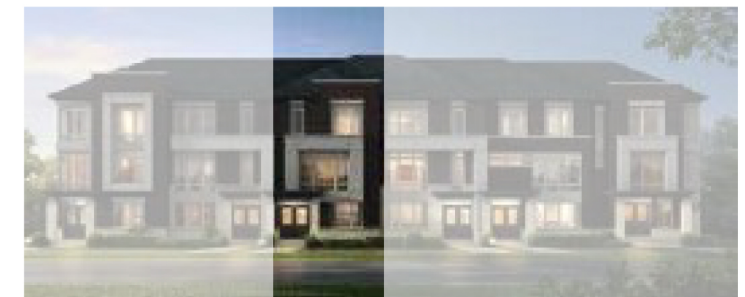

ELEVATION 1