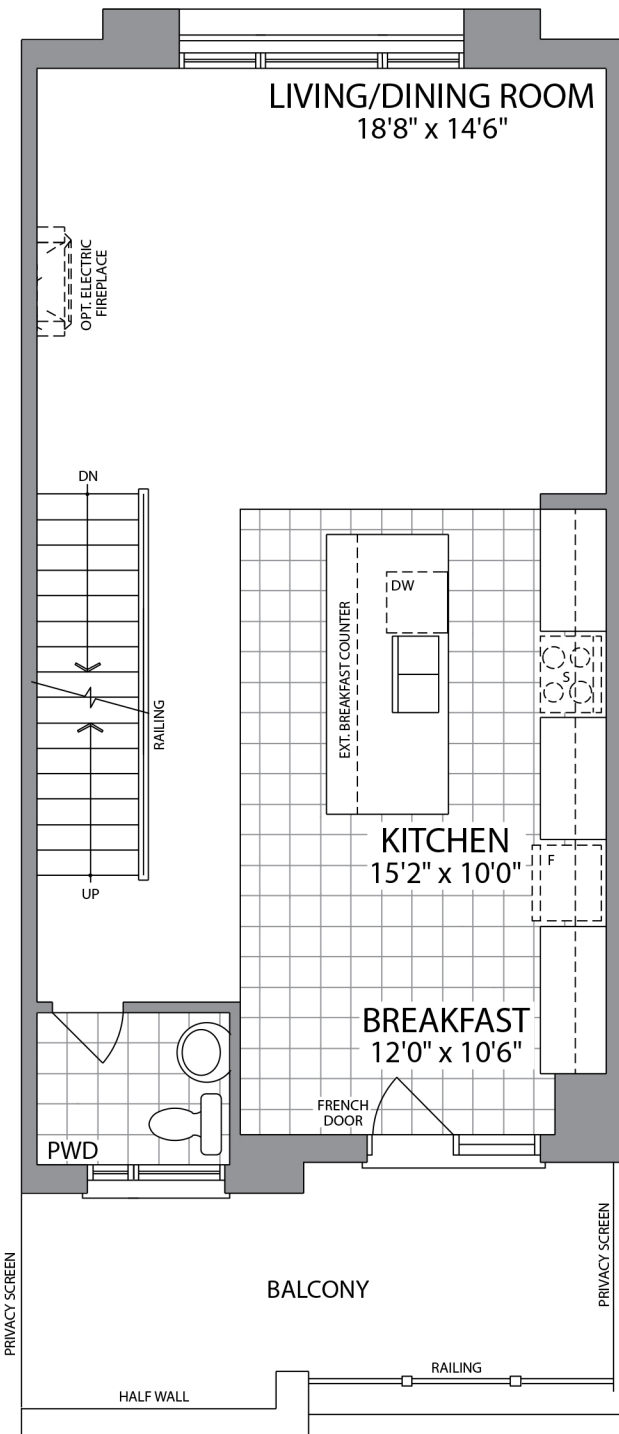

TERRACE TOWNS

The Beckham | 1950 sq. ft.

PARADISE DEVELOPMENTS

All renderings are artist's concept.

HIGH POINT
IN UPPER MOUNT PLEASANT

GROUND FLOOR ELEVATION 1

MAIN FLOOR ELEVATION 1

THIRD FLOOR ELEVATION 1

GROUND FLOOR ELEVATION 2

MAIN FLOOR ELEVATION 2

THIRD FLOOR ELEVATION 2

ELEVATION 1

ELEVATION 2

BASEMENT ELEVATION 1

BASEMENT ELEVATION 2

PARADISE DEVELOPMENTS