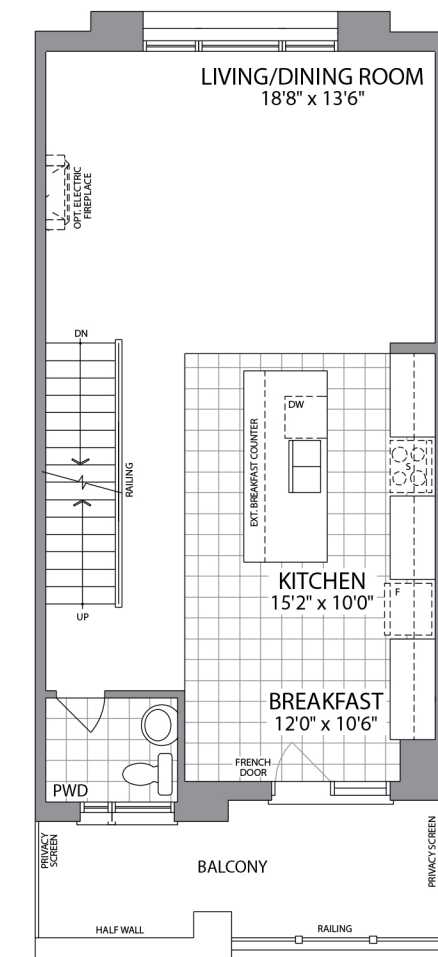

TERRACE TOWNS

The Beckham | 1950 sq. ft.

PARADISE DEVELOPMENTS

All renderings are artist's concept.

HIGH POINT
IN UPPER MOUNT PLEASANT

GROUND FLOOR ELEVATION 1

MAIN FLOOR ELEVATION 1

THIRD FLOOR ELEVATION 1

GROUND FLOOR ELEVATION 2

MAIN FLOOR ELEVATION 2

THIRD FLOOR ELEVATION 2

ELEVATION 1

ELEVATION 2

BASEMENT ELEVATION 1

BASEMENT ELEVATION 2

PARADISE DEVELOPMENTS