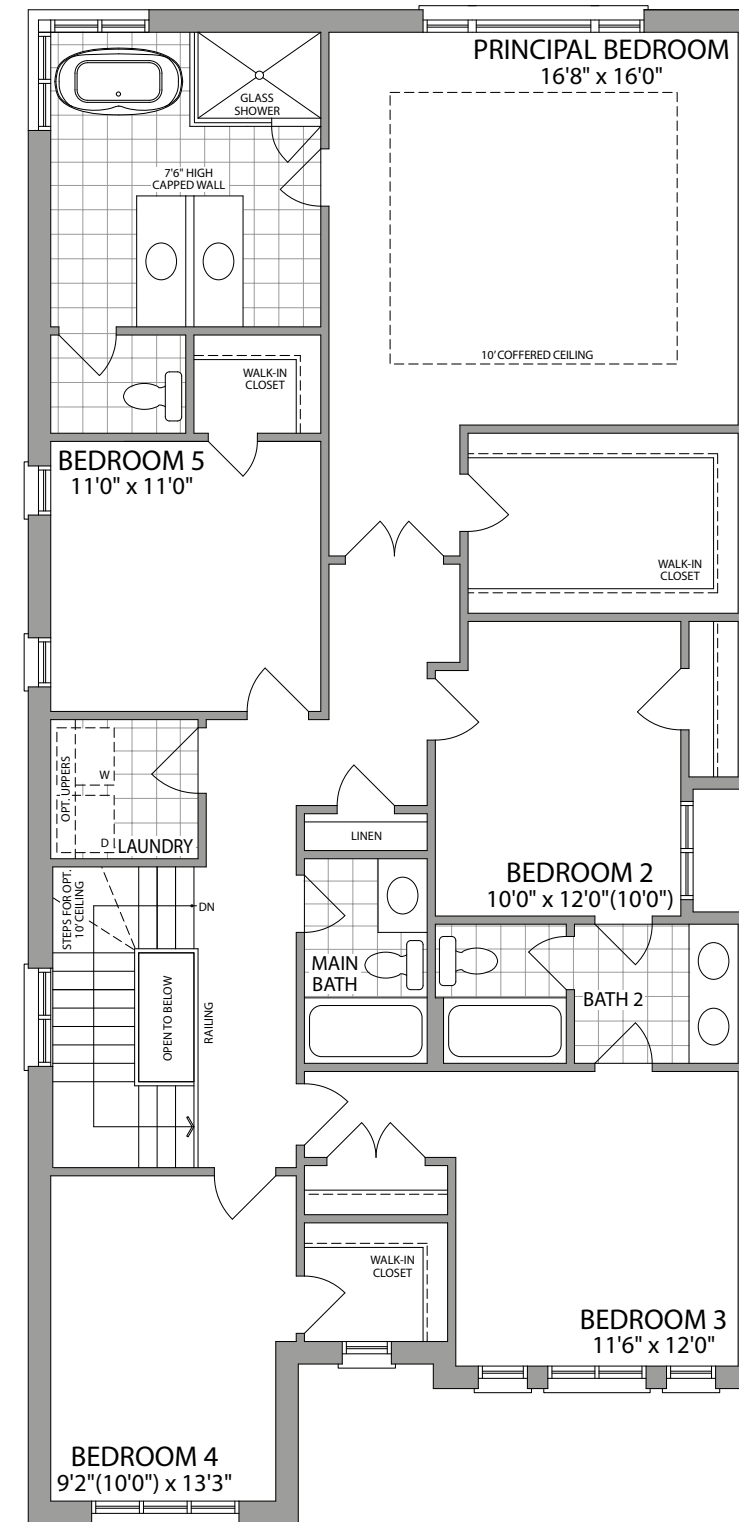

36'

THE EDGELAKE

3040 SQ. FT. | ELEVATION 3

THE EDGELAKE

3040 SQ. FT. | ELEVATION 2

36'

THE EDGELAKE

3040 SQ. FT. | ELEVATION 3 & 2

ELEVATION 3

ELEVATION 2

BASEMENT ELEVATION 3

BASEMENT ELEVATION 2

GROUND FLOOR ELEVATION 3

SECOND FLOOR ELEVATION 3

SECOND FLOOR ELEVATION 2

GROUND FLOOR ELEVATION 2