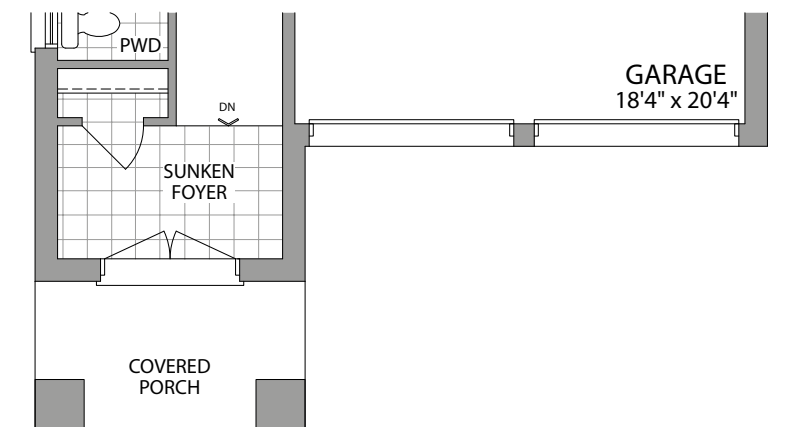

36'

THE EDGELAKE

3040 SQ. FT. | ELEVATION 3

THE EDGELAKE

3040 SQ. FT. | ELEVATION 2

36'

THE EDGELAKE

3040 SQ. FT. | ELEVATION 3 & 2

ELEVATION 3

ELEVATION 2

BASEMENT ELEVATION 3

BASEMENT ELEVATION 2

GROUND FLOOR ELEVATION 3

SECOND FLOOR ELEVATION 3

SECOND FLOOR ELEVATION 2

GROUND FLOOR ELEVATION 2