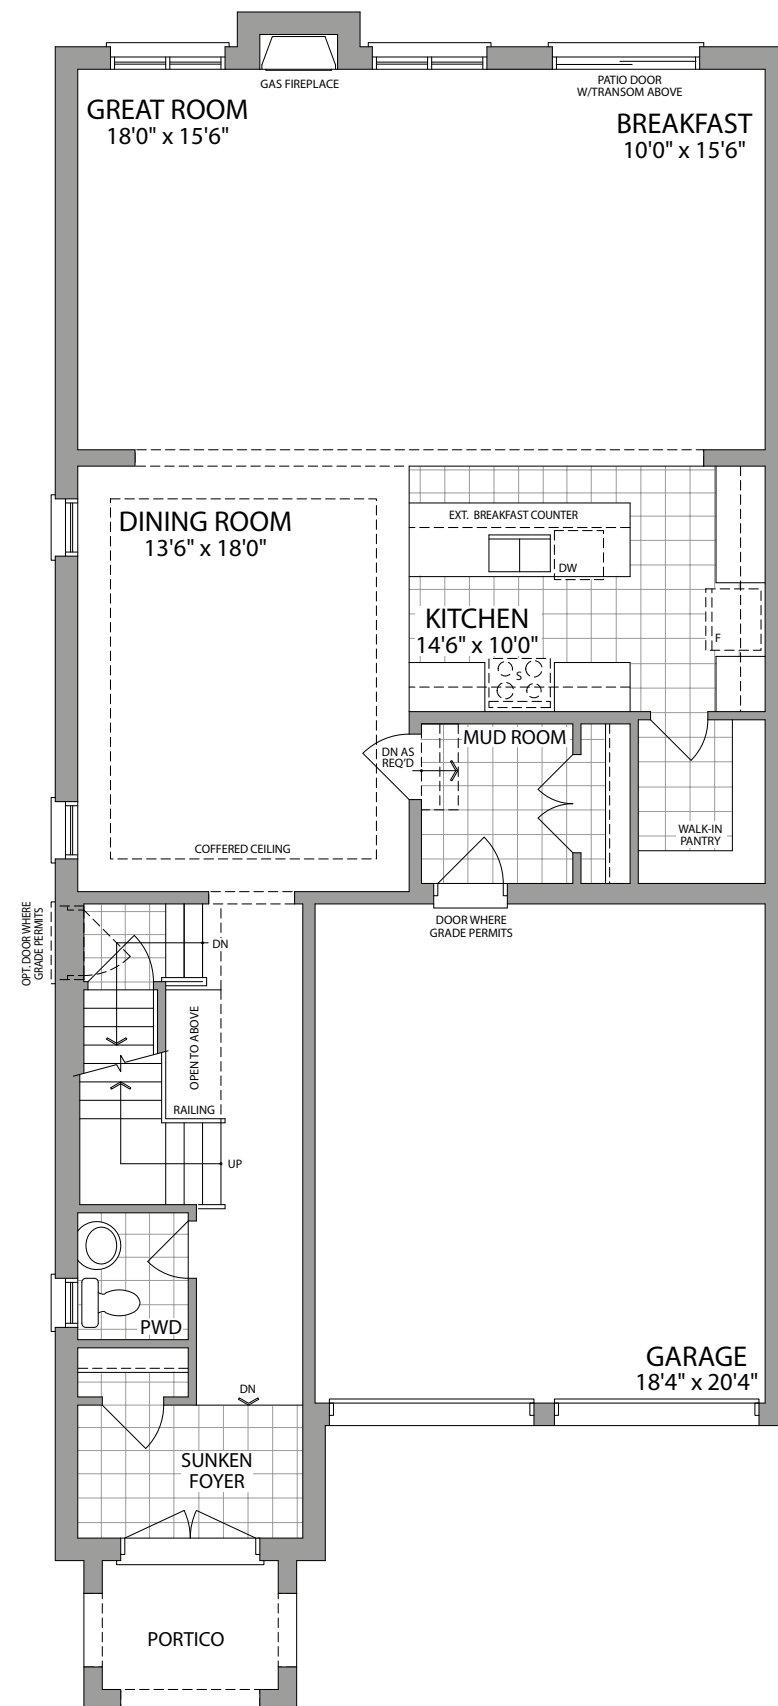

36'

THE EDGELAKE

3040 SQ. FT. | ELEVATION 3

THE EDGELAKE

3040 SQ. FT. | ELEVATION 2

36'

THE EDGELAKE

3040 SQ. FT. | ELEVATION 3 & 2

ELEVATION 3

ELEVATION 2

BASEMENT ELEVATION 3

BASEMENT ELEVATION 2

GROUND FLOOR ELEVATION 3

SECOND FLOOR ELEVATION 3

SECOND FLOOR ELEVATION 2

GROUND FLOOR ELEVATION 2