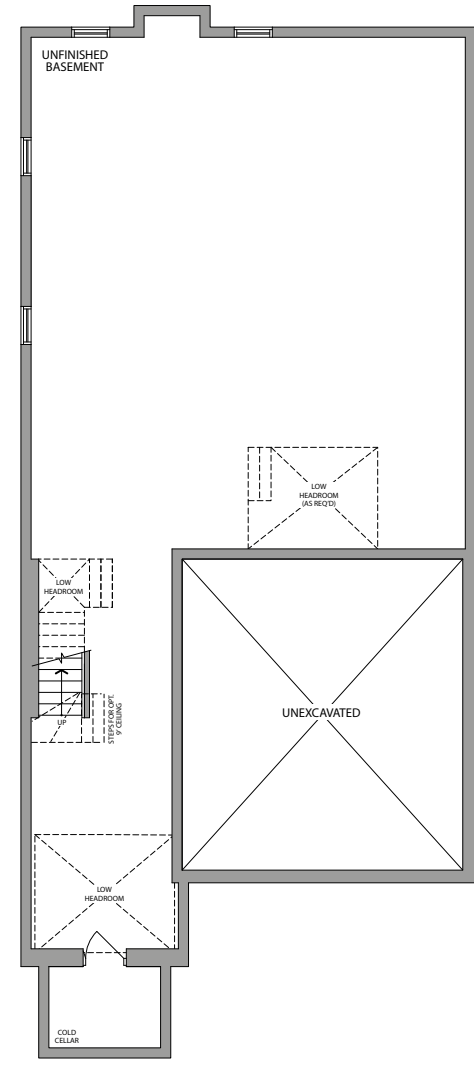

36'

THE EDGELAKE

3040 SQ. FT. | ELEVATION 3

THE EDGELAKE

3040 SQ. FT. | ELEVATION 2

36'

THE EDGELAKE

3040 SQ. FT. | ELEVATION 3 & 2

ELEVATION 3

ELEVATION 2

BASEMENT ELEVATION 3

BASEMENT ELEVATION 2

GROUND FLOOR ELEVATION 3

SECOND FLOOR ELEVATION 3

SECOND FLOOR ELEVATION 2

GROUND FLOOR ELEVATION 2