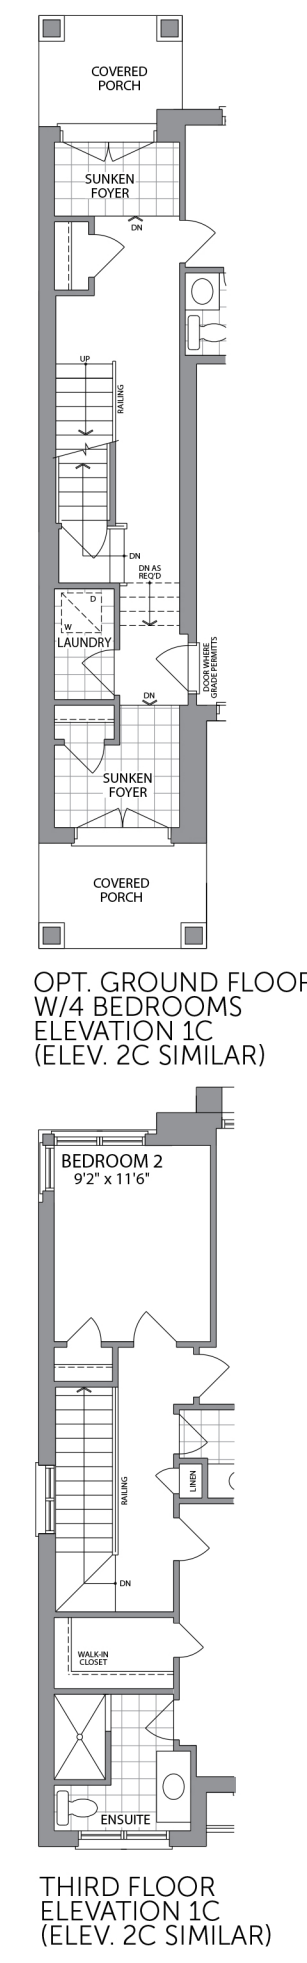

TERRACE TOWNS

PARADISE DEVELOPMENTS®

All renderings are artist's concept.

The Delta | 2160/2210 sq. ft.

HIGH POINT
IN UPPER MOUNT PLEASANT

PARADISE DEVELOPMENTS®