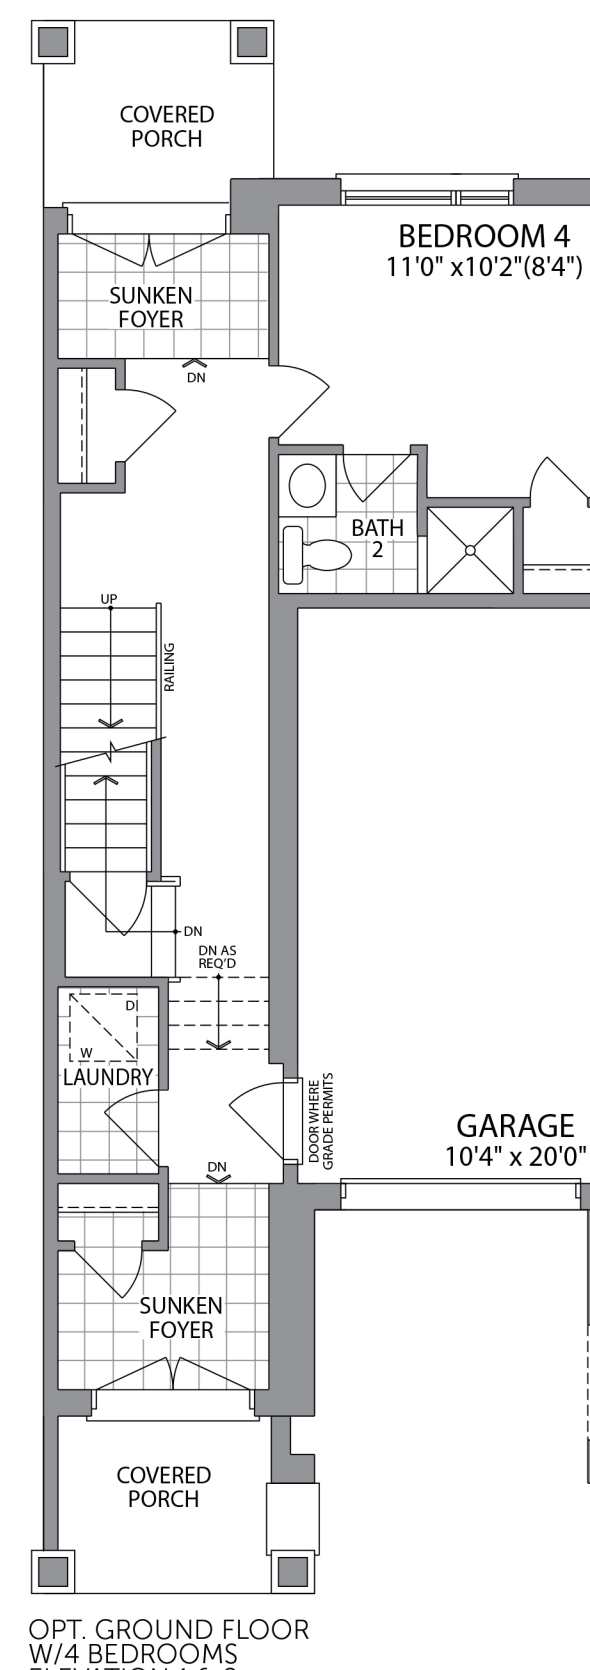

TERRACE TOWNS

PARADISE DEVELOPMENTS®

All renderings are artist's concept.

The Delta | 2160/2210 sq. ft.

HIGH POINT
IN UPPER MOUNT PLEASANT

PARADISE DEVELOPMENTS®