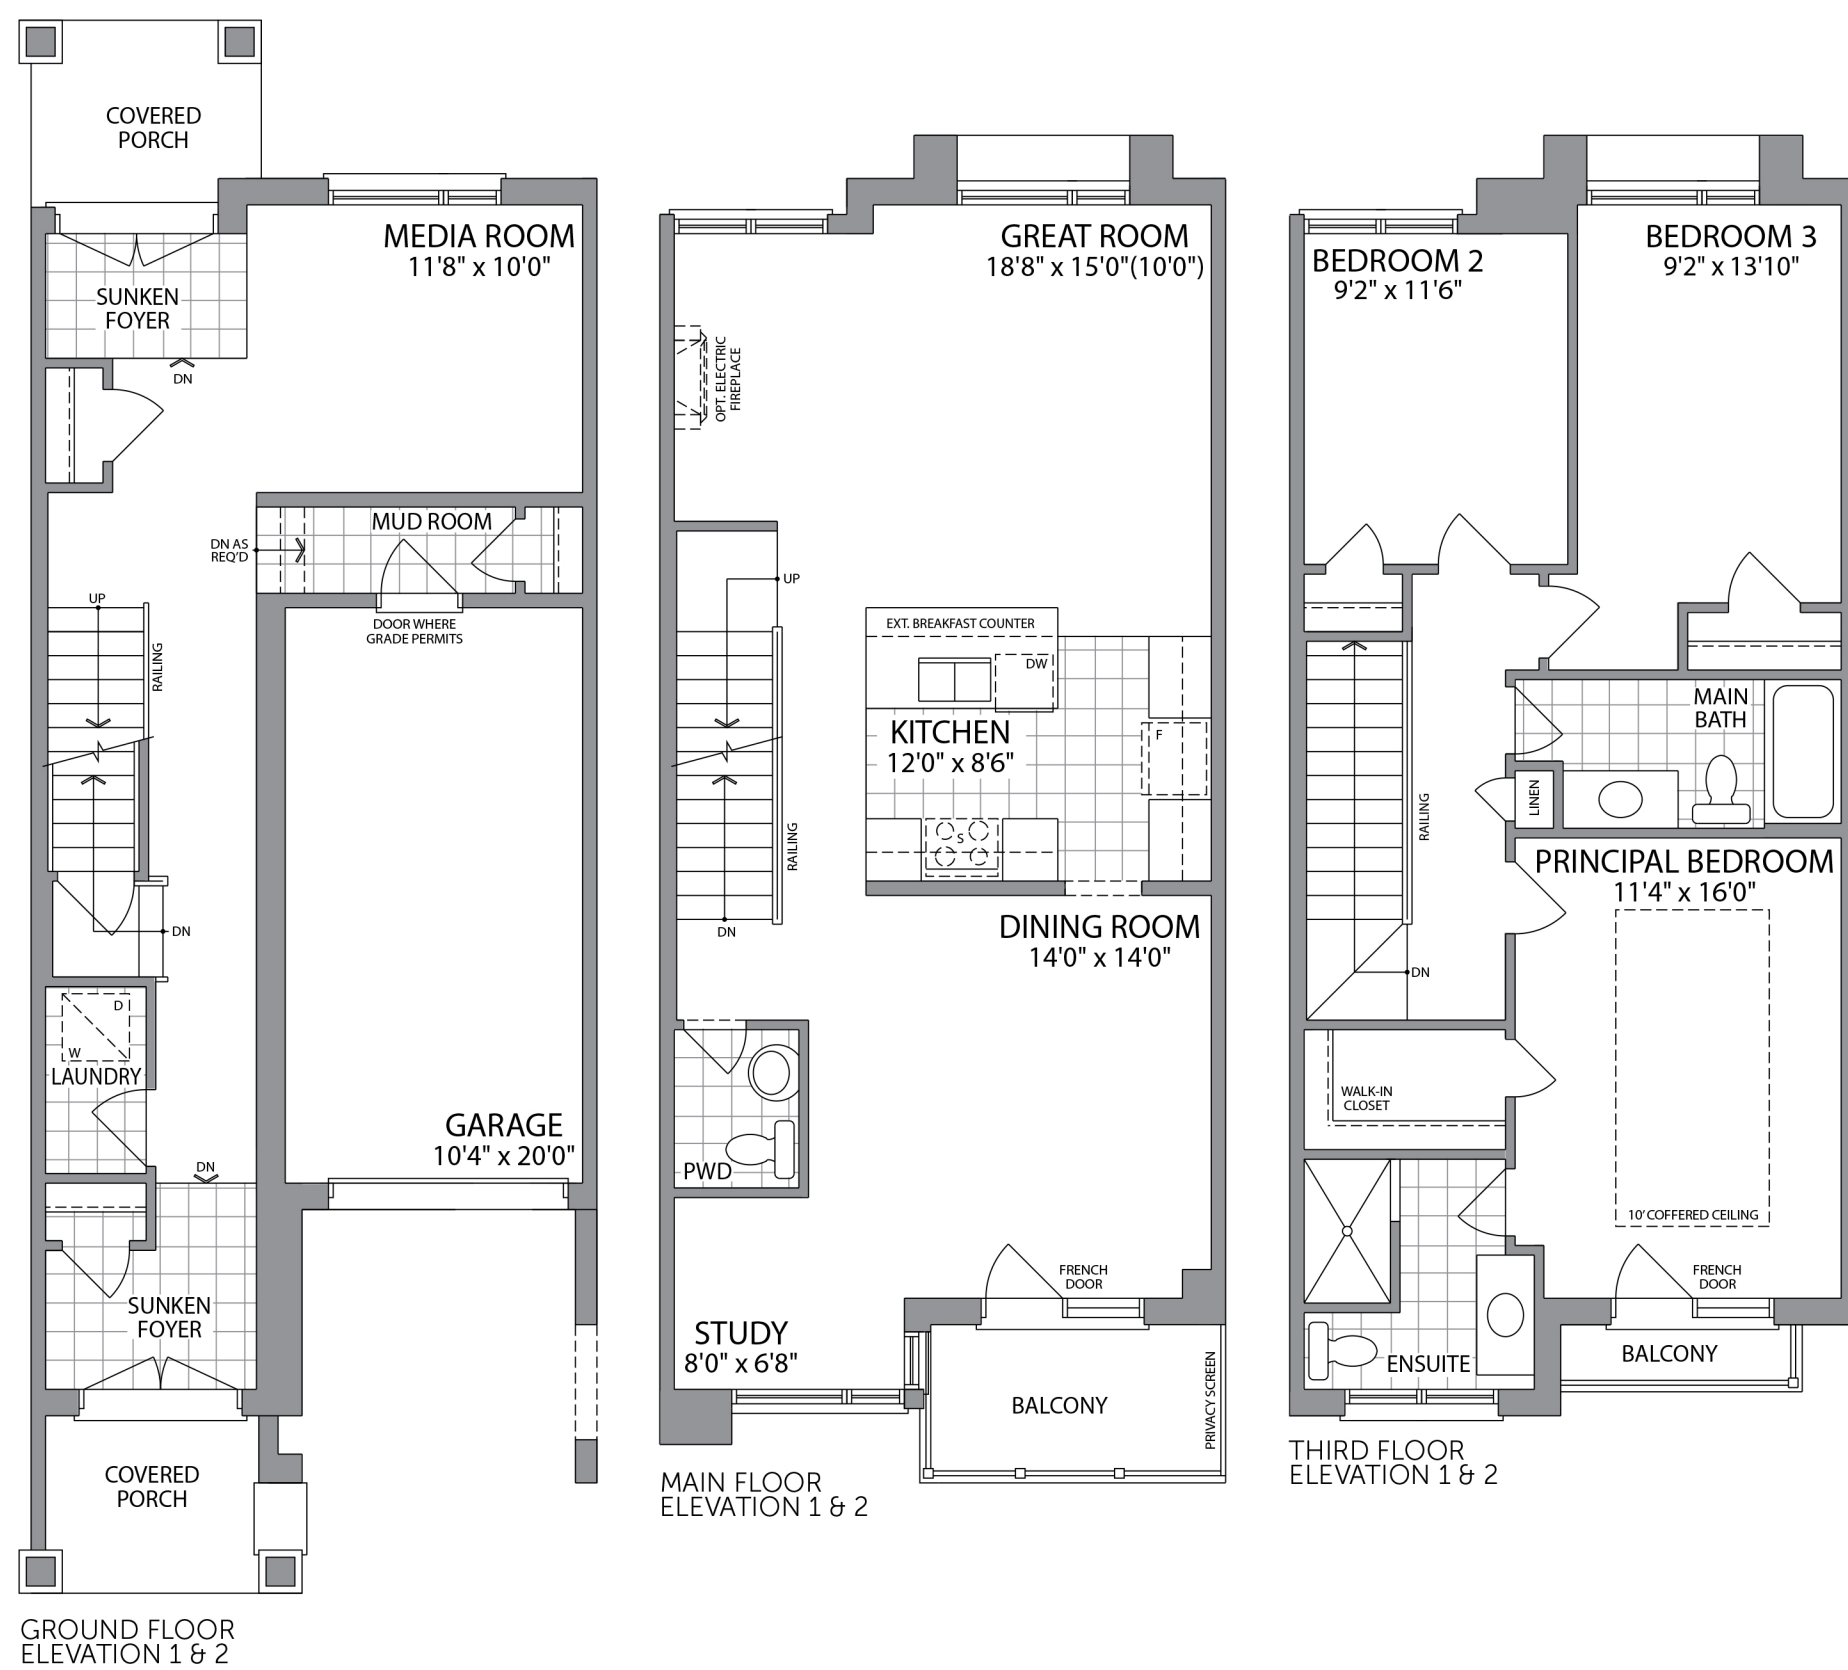

TERRACE TOWNS

PARADISE DEVELOPMENTS®

All renderings are artist's concept.

The Delta | 2160/2210 sq. ft.

HIGH POINT
IN UPPER MOUNT PLEASANT

PARADISE DEVELOPMENTS®