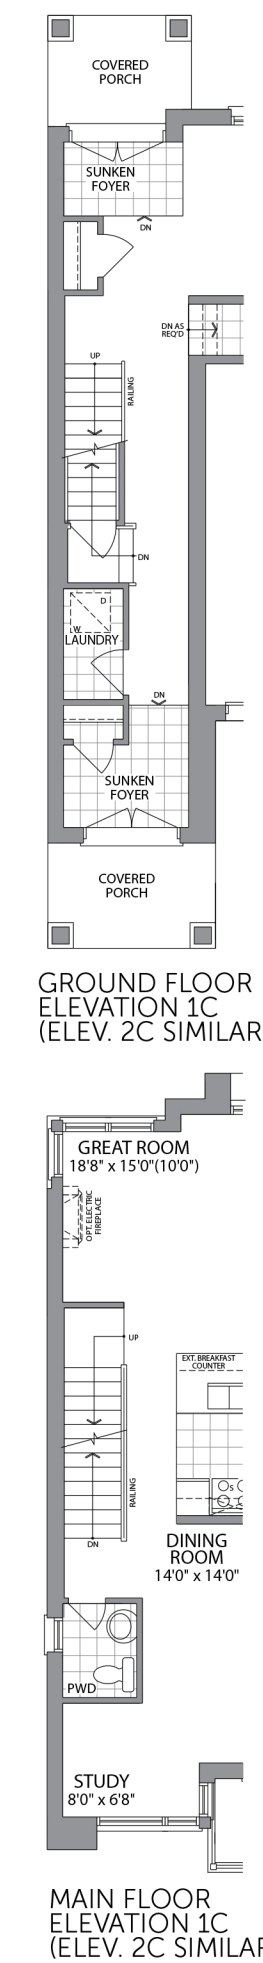

TERRACE TOWNS

PARADISE DEVELOPMENTS®

All renderings are artist's concept.

The Delta | 2160/2210 sq. ft.

HIGH POINT
IN UPPER MOUNT PLEASANT

PARADISE DEVELOPMENTS®