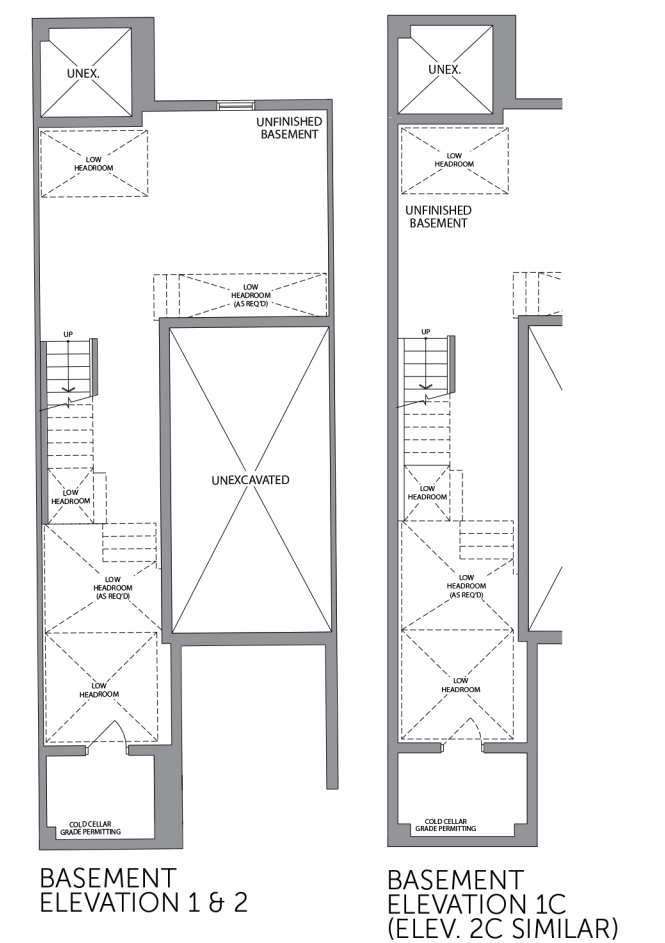

TERRACE TOWNS

PARADISE DEVELOPMENTS®

All renderings are artist's concept.

The Delta | 2160/2210 sq. ft.

HIGH POINT
IN UPPER MOUNT PLEASANT

PARADISE DEVELOPMENTS®