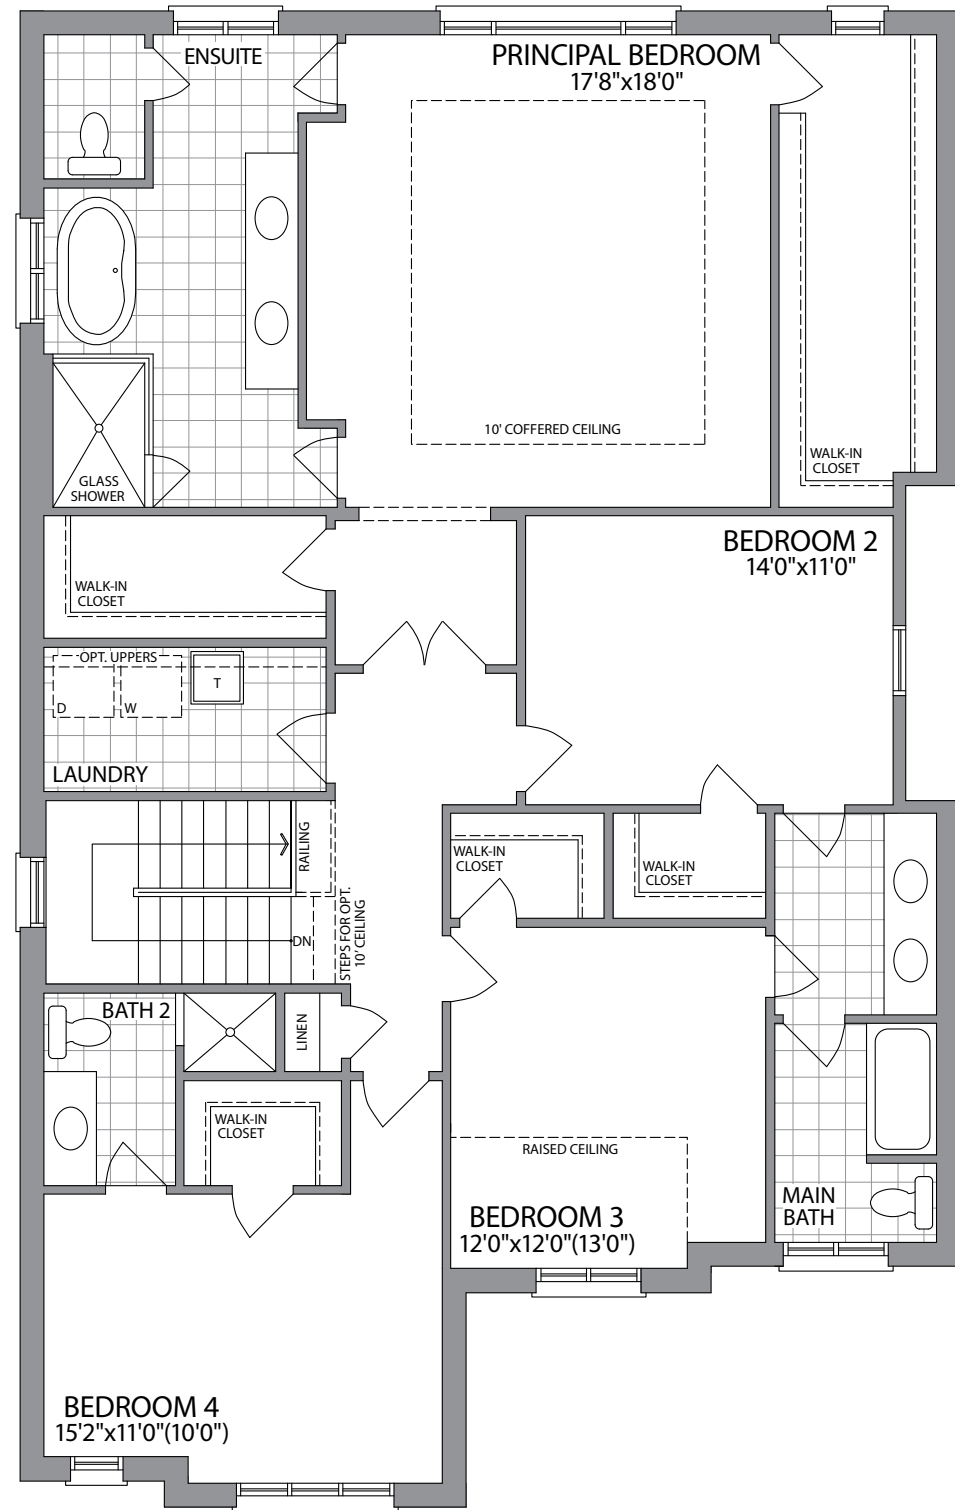

THE EVANGELINE

ELEVATION 1
3330 SQ.FT.

Artists Concept

AURORA TRAILS | 42' SINGLES

ELEVATION 2
3330 SQ.FT.

Artists Concept

42'
SINGLES

THE EVANGELINE

3330 SQ.FT.

GROUND FLOOR ELEVATION 1

SECOND FLOOR ELEVATION 1

OPT. SECOND FLOOR W/5 BEDROOMS ELEVATION 1

OPT. SECOND FLOOR W/5 BEDROOMS ELEVATION 2

SECOND FLOOR ELEVATION 2

GROUND FLOOR ELEVATION 2

BASEMENT ELEVATION 1

BASEMENT ELEVATION 2