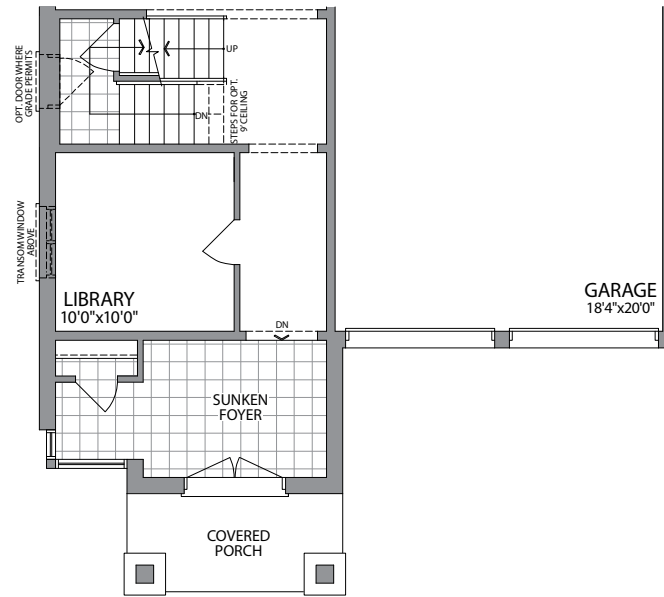

THE EVANGELINE

ELEVATION 1
3330 SQ.FT.

Artists Concept

AURORA TRAILS | 42' SINGLES

ELEVATION 2
3330 SQ.FT.

Artists Concept

42'
SINGLES

THE EVANGELINE

3330 SQ.FT.

GROUND FLOOR ELEVATION 1

SECOND FLOOR ELEVATION 1

OPT. SECOND FLOOR W/5 BEDROOMS ELEVATION 1

OPT. SECOND FLOOR W/5 BEDROOMS ELEVATION 2

SECOND FLOOR ELEVATION 2

GROUND FLOOR ELEVATION 2

BASEMENT ELEVATION 1

BASEMENT ELEVATION 2