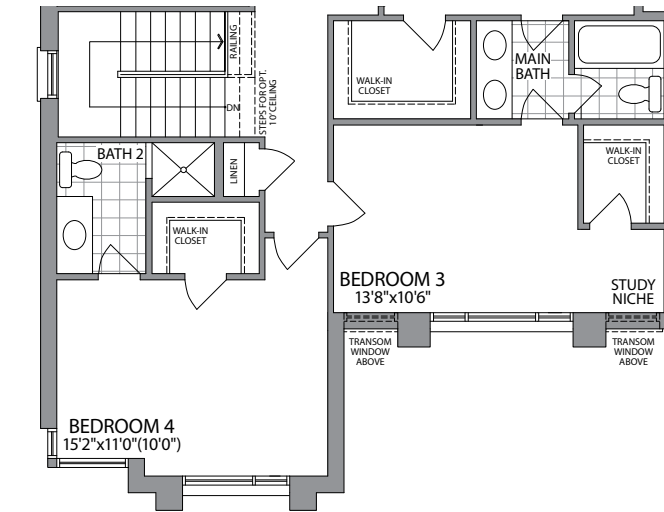

THE EVANGELINE

ELEVATION 1
3330 SQ.FT.

Artists Concept

AURORA TRAILS | 42' SINGLES

ELEVATION 2
3330 SQ.FT.

Artists Concept

42'
SINGLES

THE EVANGELINE

3330 SQ.FT.

GROUND FLOOR ELEVATION 1

SECOND FLOOR ELEVATION 1

OPT. SECOND FLOOR W/5 BEDROOMS ELEVATION 1

OPT. SECOND FLOOR W/5 BEDROOMS ELEVATION 2

SECOND FLOOR ELEVATION 2

GROUND FLOOR ELEVATION 2

BASEMENT ELEVATION 1