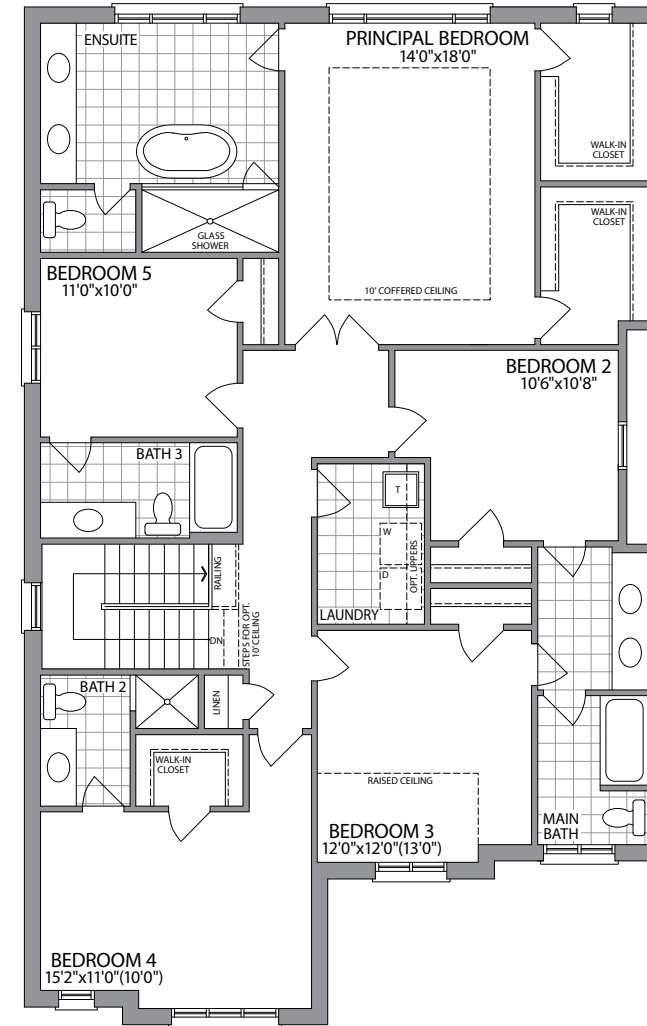

THE EVANGELINE

ELEVATION 1
3330 SQ.FT.

Artists Concept

AURORA TRAILS | 42' SINGLES

ELEVATION 2
3330 SQ.FT.

Artists Concept

42'
SINGLES

THE EVANGELINE

3330 SQ.FT.

GROUND FLOOR ELEVATION 1

SECOND FLOOR ELEVATION 1

OPT. SECOND FLOOR W/5 BEDROOMS ELEVATION 1

OPT. SECOND FLOOR W/5 BEDROOMS ELEVATION 2

SECOND FLOOR ELEVATION 2

GROUND FLOOR ELEVATION 2

BASEMENT ELEVATION 1