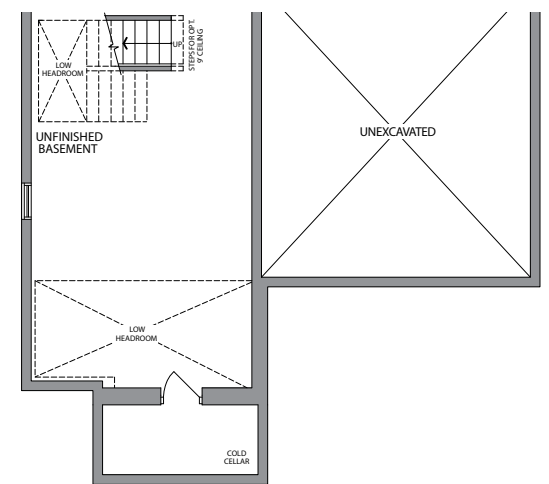

THE EVANGELINE

ELEVATION 1
3330 SQ.FT.

Artists Concept

AURORA TRAILS | 42' SINGLES

ELEVATION 2
3330 SQ.FT.

Artists Concept

42'
SINGLES

THE EVANGELINE

3330 SQ.FT.

GROUND FLOOR ELEVATION 1

SECOND FLOOR ELEVATION 1

OPT. SECOND FLOOR W/5 BEDROOMS ELEVATION 1

OPT. SECOND FLOOR W/5 BEDROOMS ELEVATION 2

SECOND FLOOR ELEVATION 2

GROUND FLOOR ELEVATION 2

BASEMENT ELEVATION 1