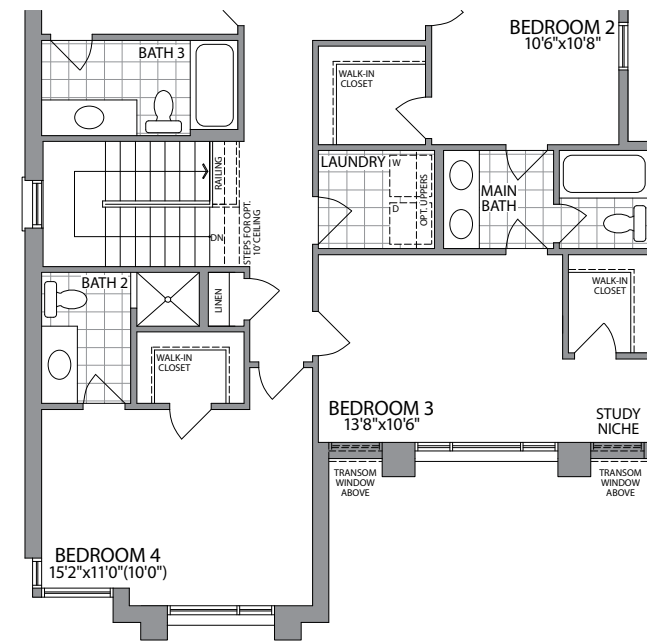

THE EVANGELINE

ELEVATION 1
3330 SQ.FT.

Artists Concept

AURORA TRAILS | 42' SINGLES

ELEVATION 2
3330 SQ.FT.

Artists Concept

42'
SINGLES

THE EVANGELINE

3330 SQ.FT.

GROUND FLOOR ELEVATION 1

SECOND FLOOR ELEVATION 1

OPT. SECOND FLOOR W/5 BEDROOMS ELEVATION 1

OPT. SECOND FLOOR W/5 BEDROOMS ELEVATION 2

SECOND FLOOR ELEVATION 2

GROUND FLOOR ELEVATION 2

BASEMENT ELEVATION 1