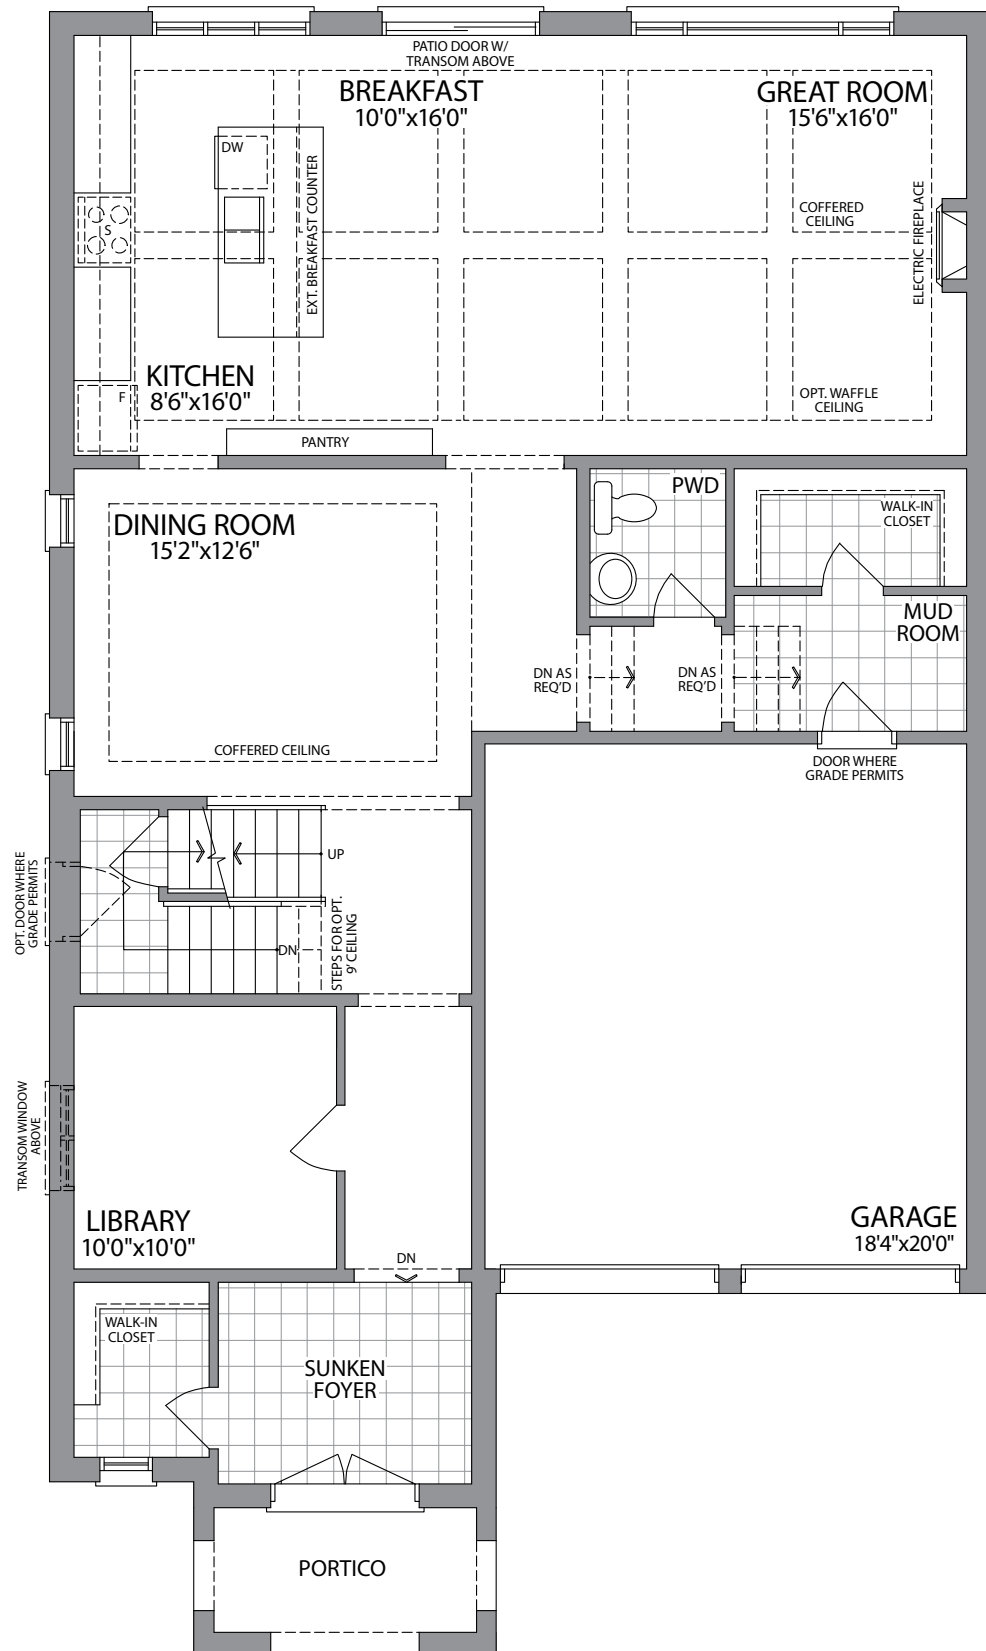

THE EVANGELINE

ELEVATION 1
3330 SQ.FT.

Artists Concept

AURORA TRAILS | 42' SINGLES

ELEVATION 2
3330 SQ.FT.

Artists Concept

42'
SINGLES

THE EVANGELINE

3330 SQ.FT.

GROUND FLOOR ELEVATION 1

SECOND FLOOR ELEVATION 1

OPT. SECOND FLOOR W/5 BEDROOMS ELEVATION 1

OPT. SECOND FLOOR W/5 BEDROOMS ELEVATION 2

SECOND FLOOR ELEVATION 2

GROUND FLOOR ELEVATION 2

BASEMENT ELEVATION 1

BASEMENT ELEVATION 2