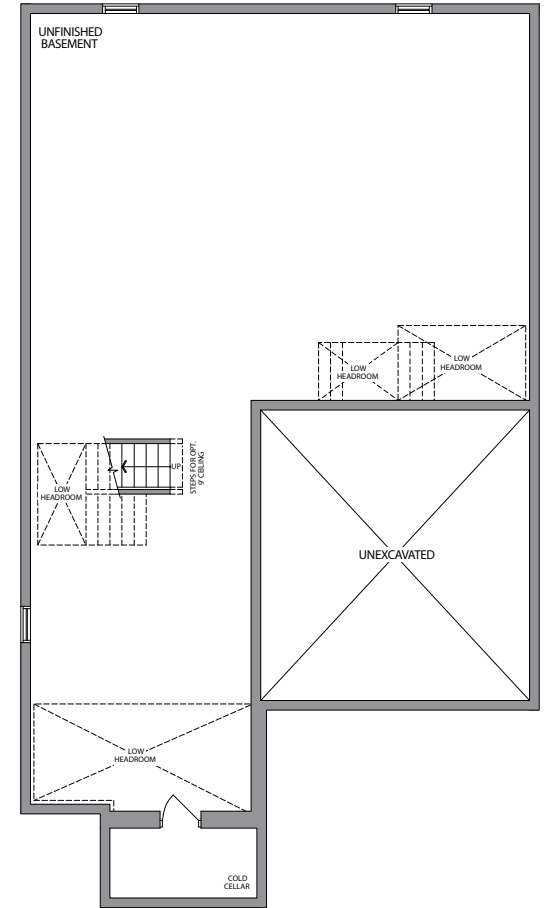

THE EVANGELINE

ELEVATION 1
3330 SQ.FT.

Artists Concept

AURORA TRAILS | 42' SINGLES

ELEVATION 2
3330 SQ.FT.

Artists Concept

42'
SINGLES

THE EVANGELINE

3330 SQ.FT.

GROUND FLOOR ELEVATION 1

SECOND FLOOR ELEVATION 1

OPT. SECOND FLOOR W/5 BEDROOMS ELEVATION 1

OPT. SECOND FLOOR W/5 BEDROOMS ELEVATION 2

SECOND FLOOR ELEVATION 2

GROUND FLOOR ELEVATION 2

BASEMENT ELEVATION 1

BASEMENT ELEVATION 2