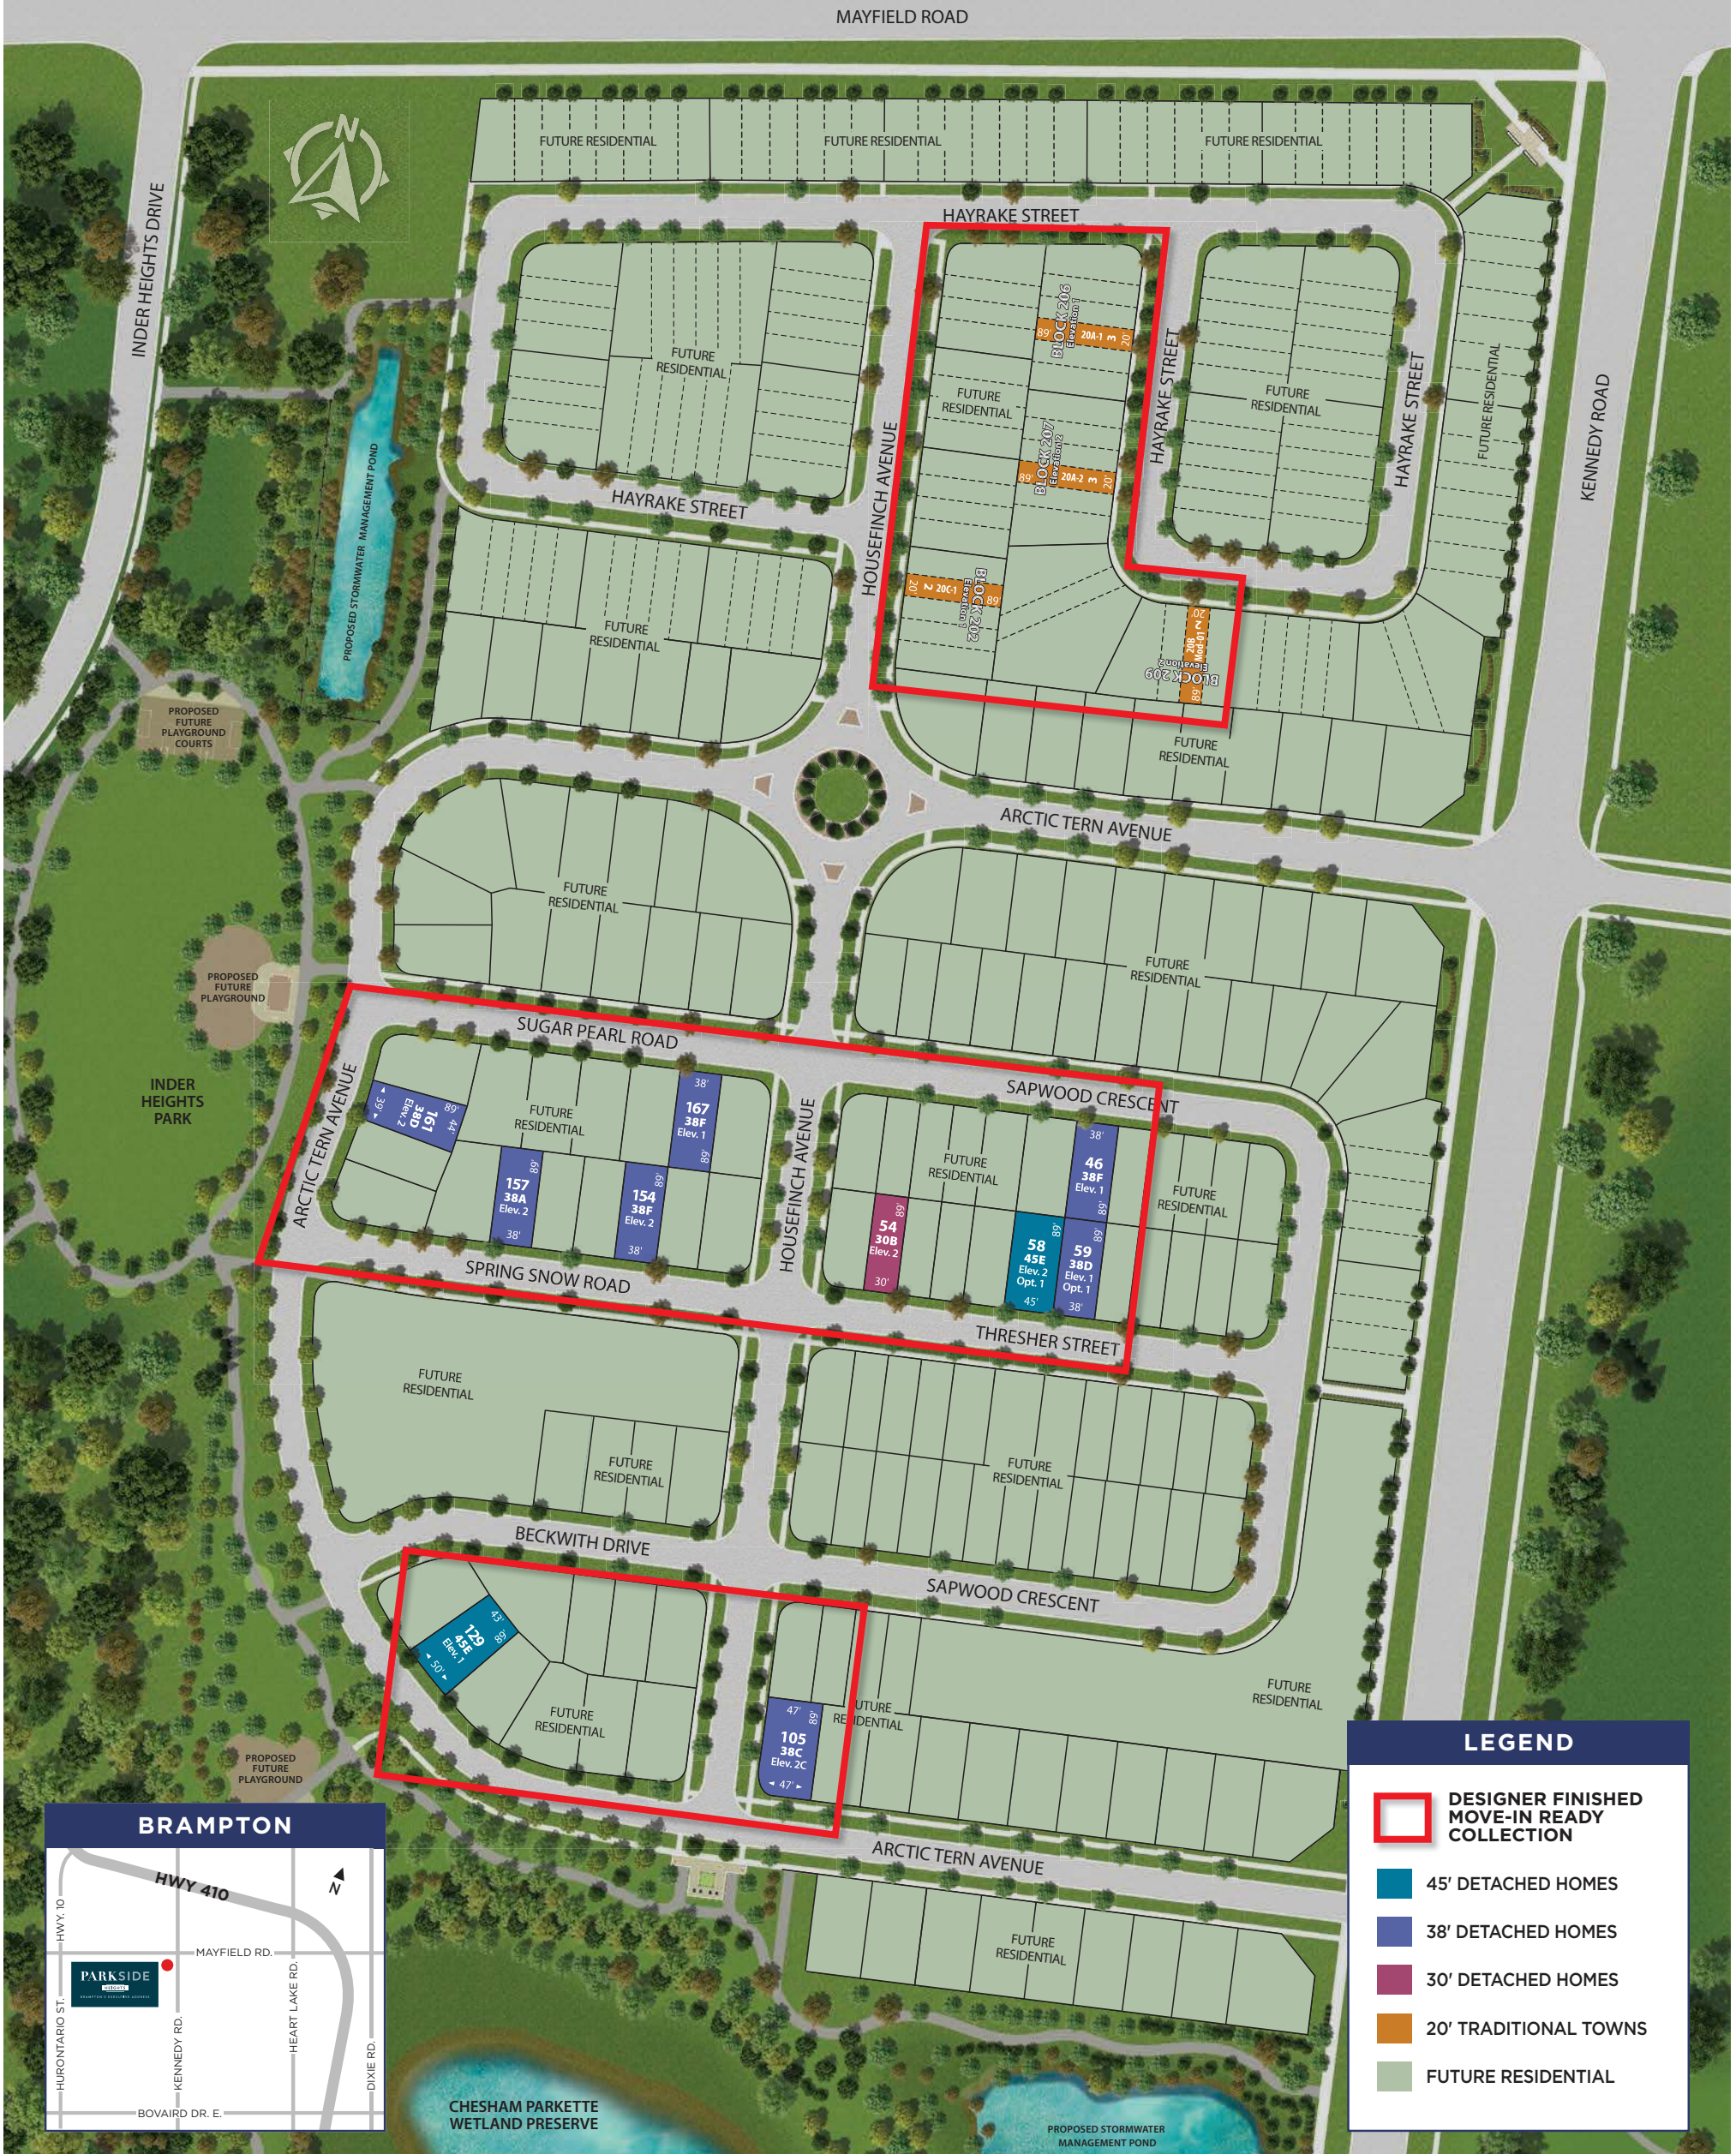

# COMMUNITY SITE PLAN

LEGEND	
	DESIGNER FINISHED MOVE-IN READY COLLECTION
	45' DETACHED HOMES
	38' DETACHED HOMES
	30' DETACHED HOMES
	20' TRADITIONAL TOWNS
	FUTURE RESIDENTIAL