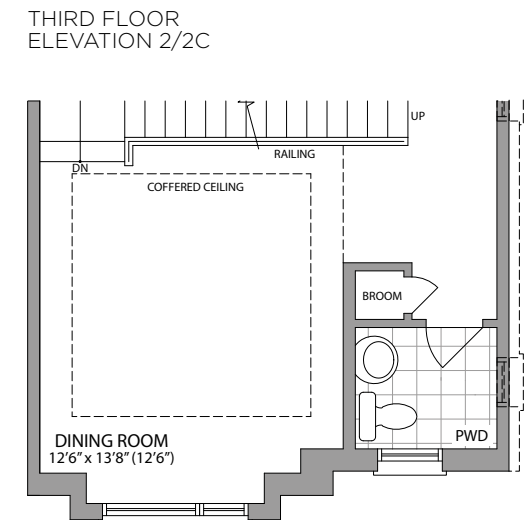

THE JUSTINE

ELEVATION 1/1C
FRONT

1950/1975 SQ.FT.

20'

ELEVATION 2/2C
FRONT

1950/1975 SQ.FT.

THE JUSTINE / 1950 / 1975 SQ.FT.

20' LUXURY LANEWAY TOWNHOMES

Plans and specifications are subject to change without notice. E. & O. E. Actual usable floor space may vary from the stated floor area. All renderings are artist's concept. (20J)