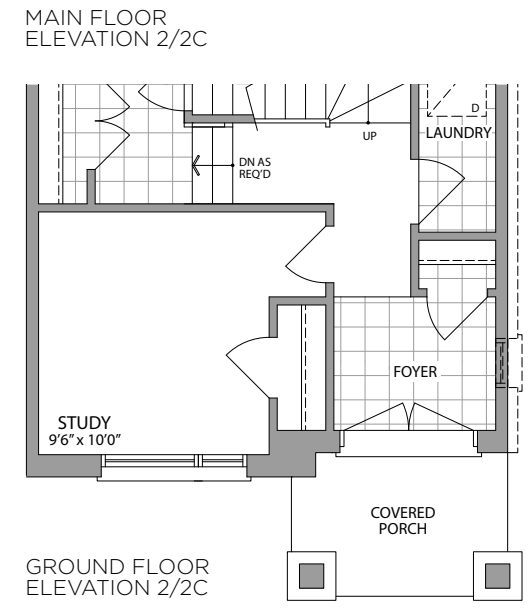

THE JUSTINE

ELEVATION 1/1C
FRONT

1950/1975 SQ.FT.

20'

ELEVATION 2/2C
FRONT

1950/1975 SQ.FT.

THE JUSTINE / 1950 / 1975 SQ.FT.

20' LUXURY LANEWAY TOWNHOMES

Plans and specifications are subject to change without notice. E. & O. E. Actual usable floor space may vary from the stated floor area. All renderings are artist's concept. (20J)