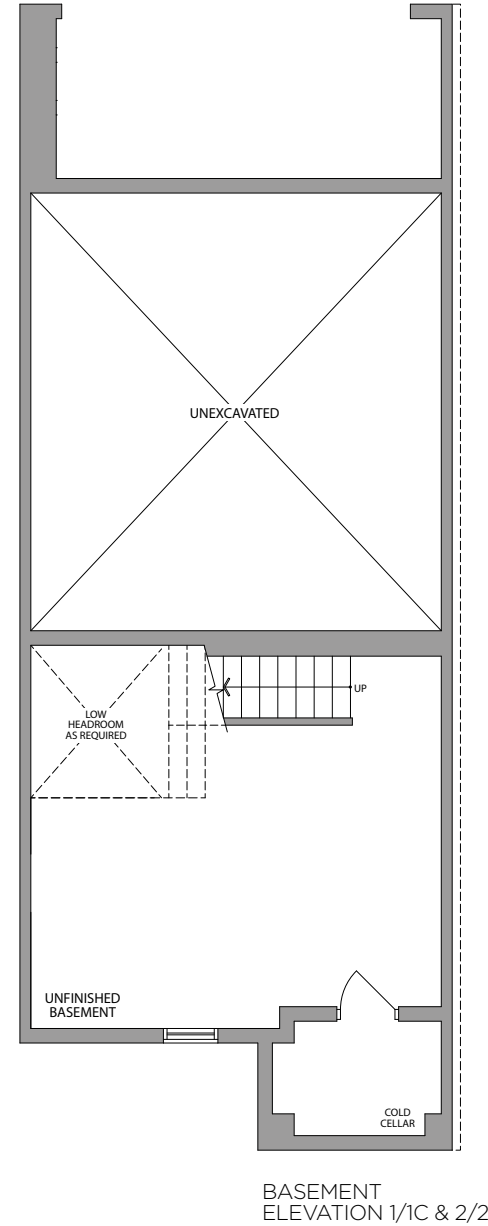

THE JUSTINE

ELEVATION 1/1C
FRONT

1950/1975 SQ.FT.

20'

ELEVATION 2/2C
FRONT

1950/1975 SQ.FT.

THE JUSTINE / 1950 / 1975 SQ.FT.

20' LUXURY LANEWAY TOWNHOMES

Plans and specifications are subject to change without notice. E. & O. E. Actual usable floor space may vary from the stated floor area. All renderings are artist's concept. (20J)