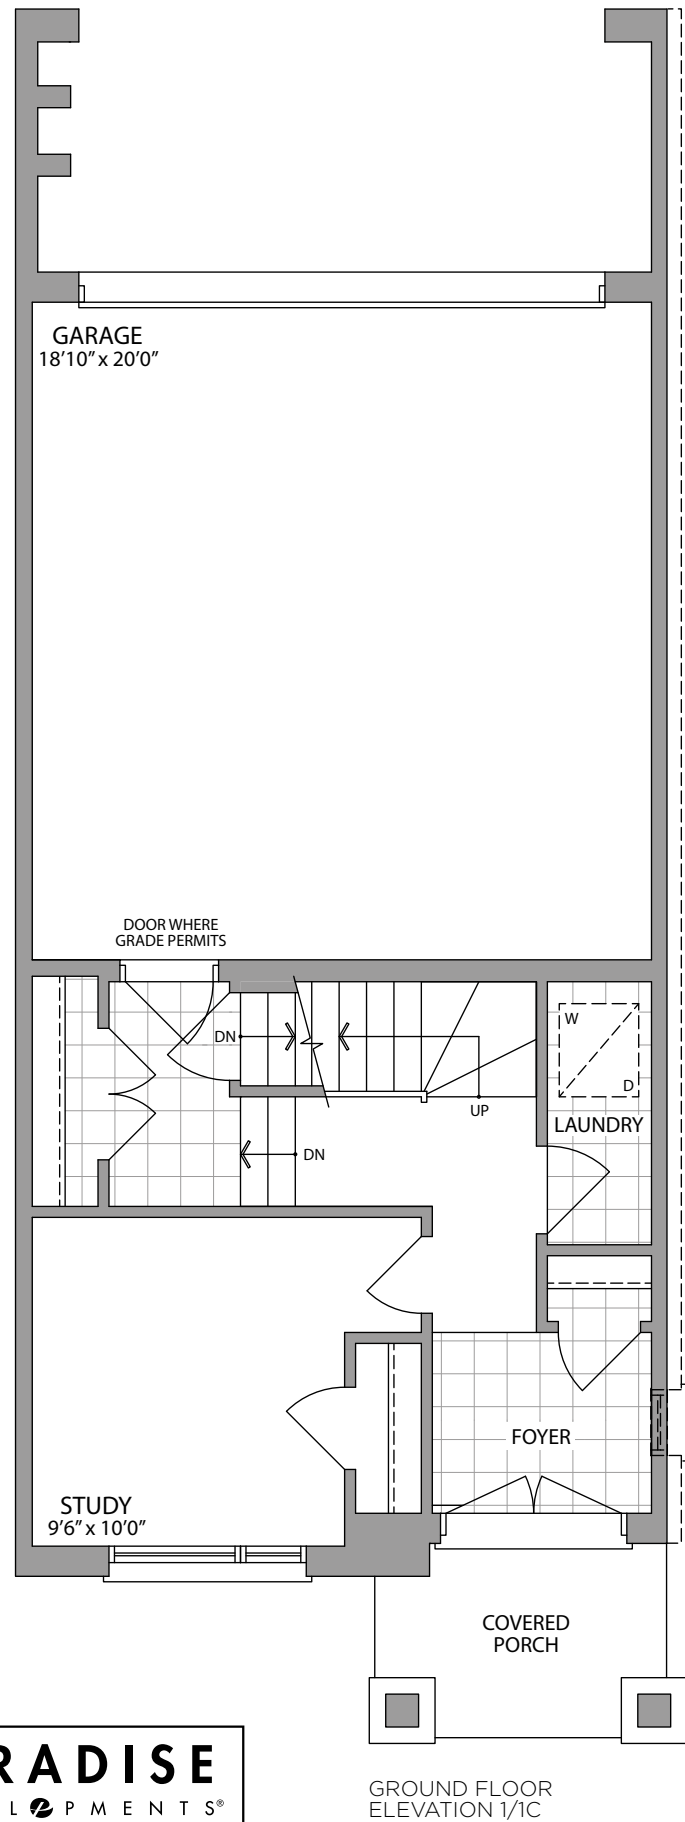

THE JUSTINE

ELEVATION 1/1C
FRONT

1950/1975 SQ.FT.

20'

ELEVATION 2/2C
FRONT

1950/1975 SQ.FT.

THE JUSTINE / 1950 / 1975 SQ.FT.

20' LUXURY LANEWAY TOWNHOMES

Plans and specifications are subject to change without notice. E. & O. E. Actual usable floor space may vary from the stated floor area. All renderings are artist's concept. (20J)