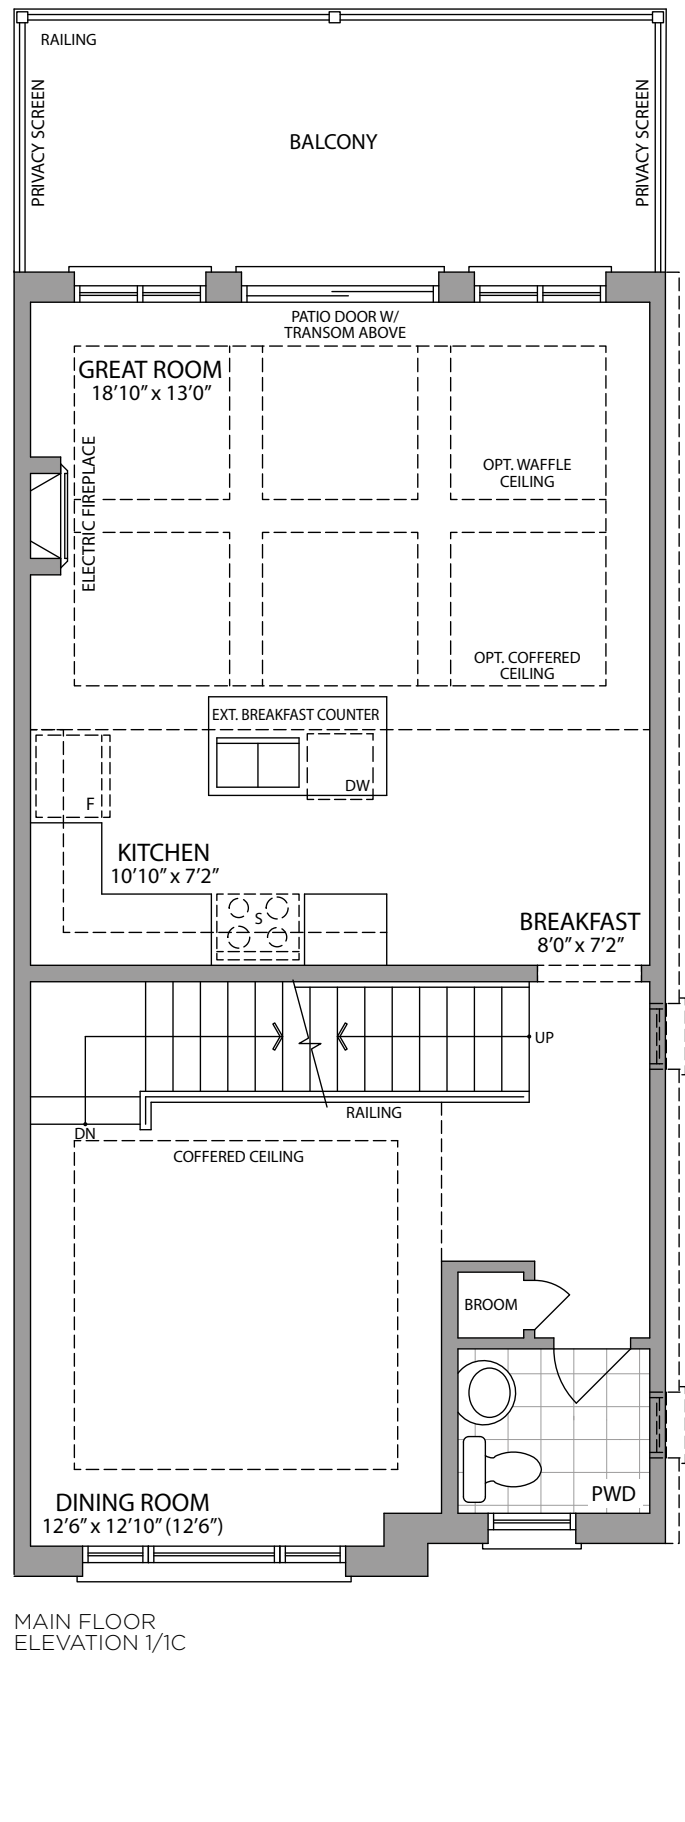

THE JUSTINE

ELEVATION 1/1C
FRONT

1950/1975 SQ.FT.

20'

ELEVATION 2/2C
FRONT

1950/1975 SQ.FT.

THE JUSTINE / 1950 / 1975 SQ.FT.

20' LUXURY LANEWAY TOWNHOMES

Plans and specifications are subject to change without notice. E. & O. E. Actual usable floor space may vary from the stated floor area. All renderings are artist's concept. (20J)