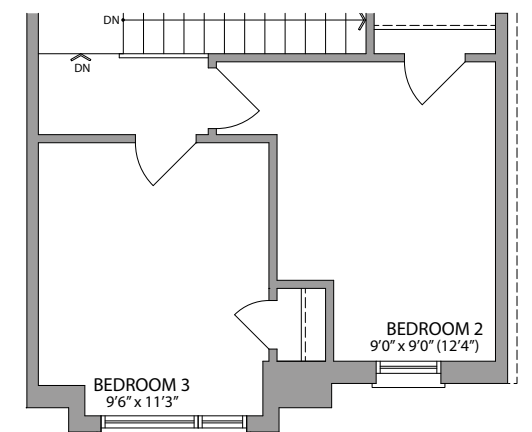

THE JUSTINE

ELEVATION 1/1C
FRONT

1950/1975 SQ.FT.

20'

ELEVATION 2/2C
FRONT

1950/1975 SQ.FT.

THE JUSTINE / 1950 / 1975 SQ.FT.

20' LUXURY LANEWAY TOWNHOMES

Plans and specifications are subject to change without notice. E. & O. E. Actual usable floor space may vary from the stated floor area. All renderings are artist's concept. (20J)