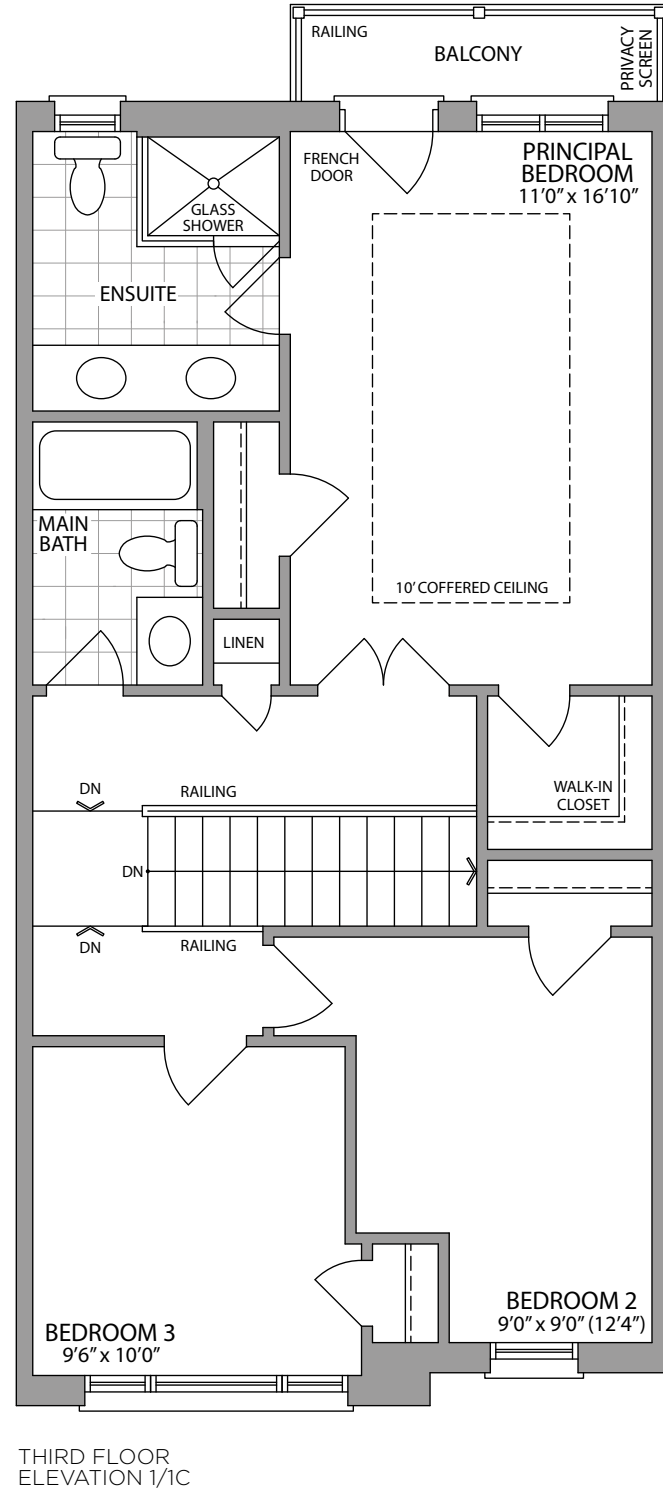

THE JUSTINE

ELEVATION 1/1C
FRONT

1950/1975 SQ.FT.

20'

ELEVATION 2/2C
FRONT

1950/1975 SQ.FT.

THE JUSTINE / 1950 / 1975 SQ.FT.

20' LUXURY LANEWAY TOWNHOMES

Plans and specifications are subject to change without notice. E. & O. E. Actual usable floor space may vary from the stated floor area. All renderings are artist's concept. (20J)