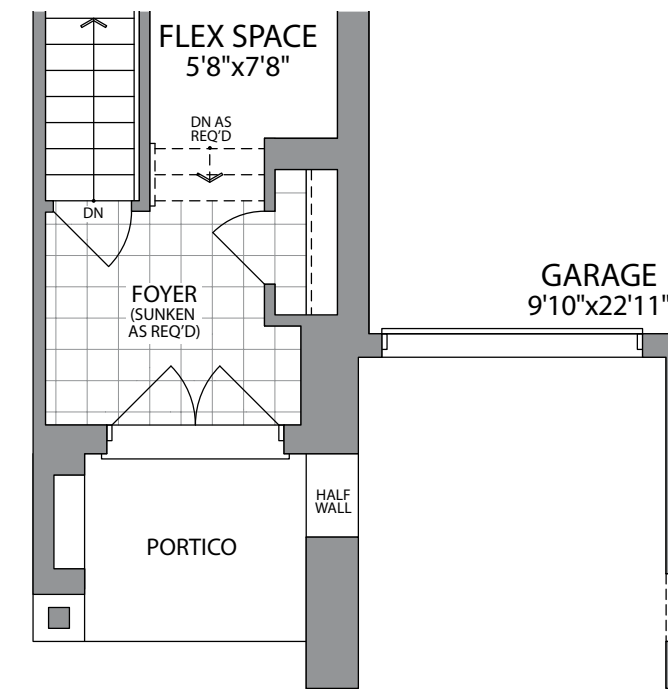

URBAN
TOWNS

THE IVAN (BB2)

ELEVATION 1
1540 SQ.FT.

ELEVATION 2
1540 SQ.FT.

WHITBY MEADOWS
newTOWNS

PARADISE
DEVELOPMENTS®

THE IVAN (BB2)

1540 SQ.FT.

GROUND FLOOR ELEVATION 2

Plans and specifications are subject to change without notice. E. & O. E. Actual usable floor space may vary from the stated floor area. All renderings are artist's concept. (BB2)