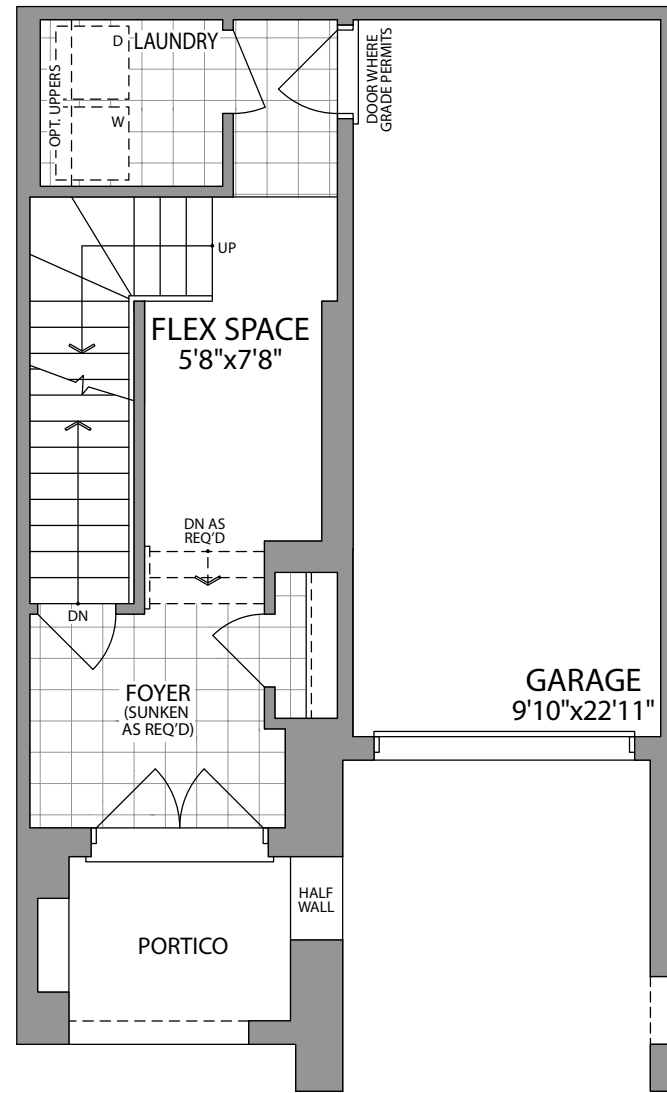

URBAN
TOWNS

THE IVAN (BB2)

ELEVATION 1
1540 SQ.FT.

ELEVATION 2
1540 SQ.FT.

WHITBY MEADOWS
newTOWNS

PARADISE
DEVELOPMENTS®

THE IVAN (BB2)

1540 SQ.FT.

GROUND FLOOR ELEVATION 2

Plans and specifications are subject to change without notice. E. & O. E. Actual usable floor space may vary from the stated floor area. All renderings are artist's concept. (BB2)