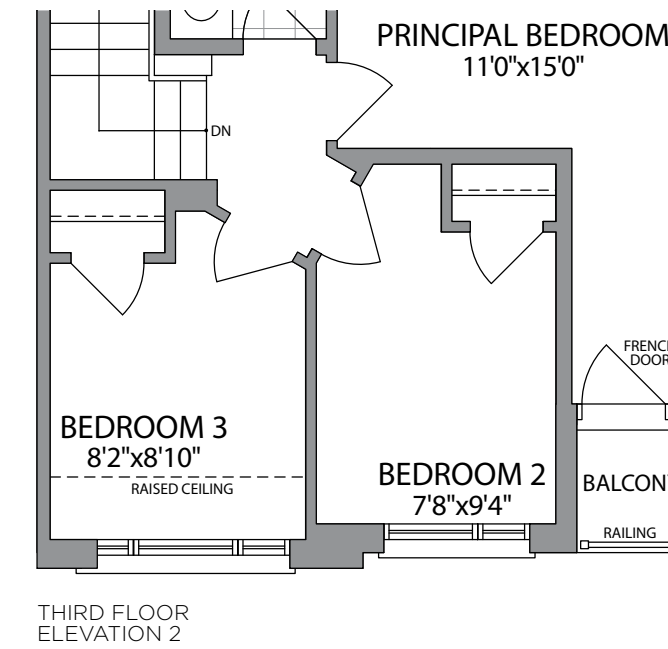

URBAN
TOWNS

THE IVAN (BB2)

ELEVATION 1
1540 SQ.FT.

ELEVATION 2
1540 SQ.FT.

WHITBY MEADOWS
newTOWNS

PARADISE
DEVELOPMENTS®

THE IVAN (BB2)

1540 SQ.FT.

GROUND FLOOR ELEVATION 2

Plans and specifications are subject to change without notice. E. & O. E. Actual usable floor space may vary from the stated floor area. All renderings are artist's concept. (BB2)