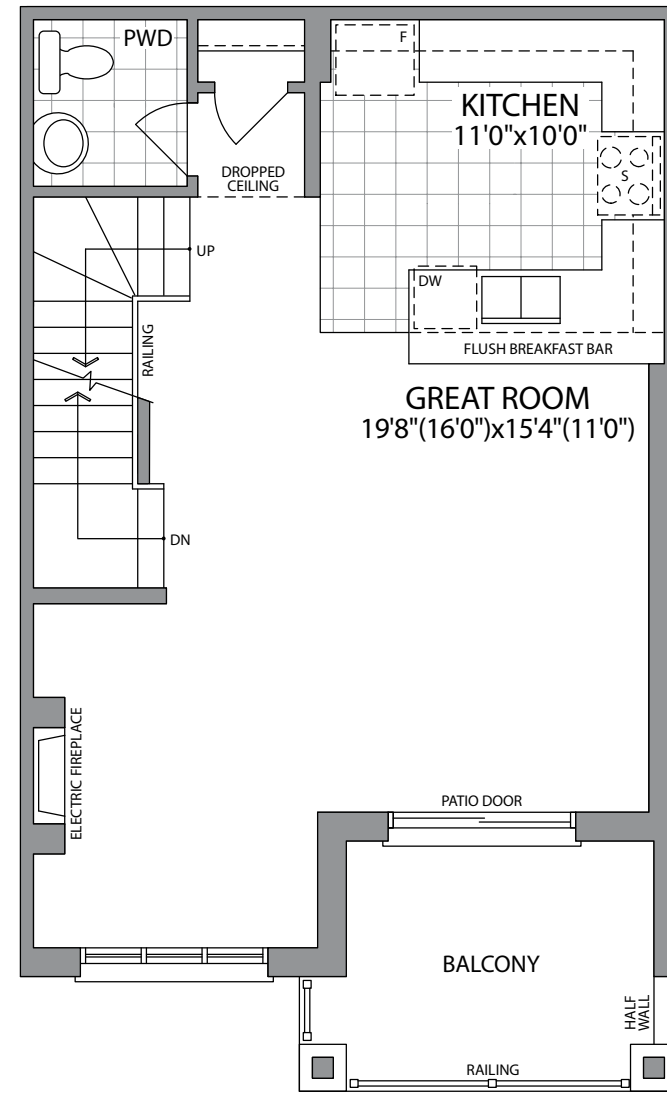

URBAN
TOWNS

THE IVAN (BB2)

ELEVATION 1
1540 SQ.FT.

ELEVATION 2
1540 SQ.FT.

WHITBY MEADOWS
newTOWNS

PARADISE
DEVELOPMENTS®

THE IVAN (BB2)

1540 SQ.FT.

GROUND FLOOR ELEVATION 2

Plans and specifications are subject to change without notice. E. & O. E. Actual usable floor space may vary from the stated floor area. All renderings are artist's concept. (BB2)