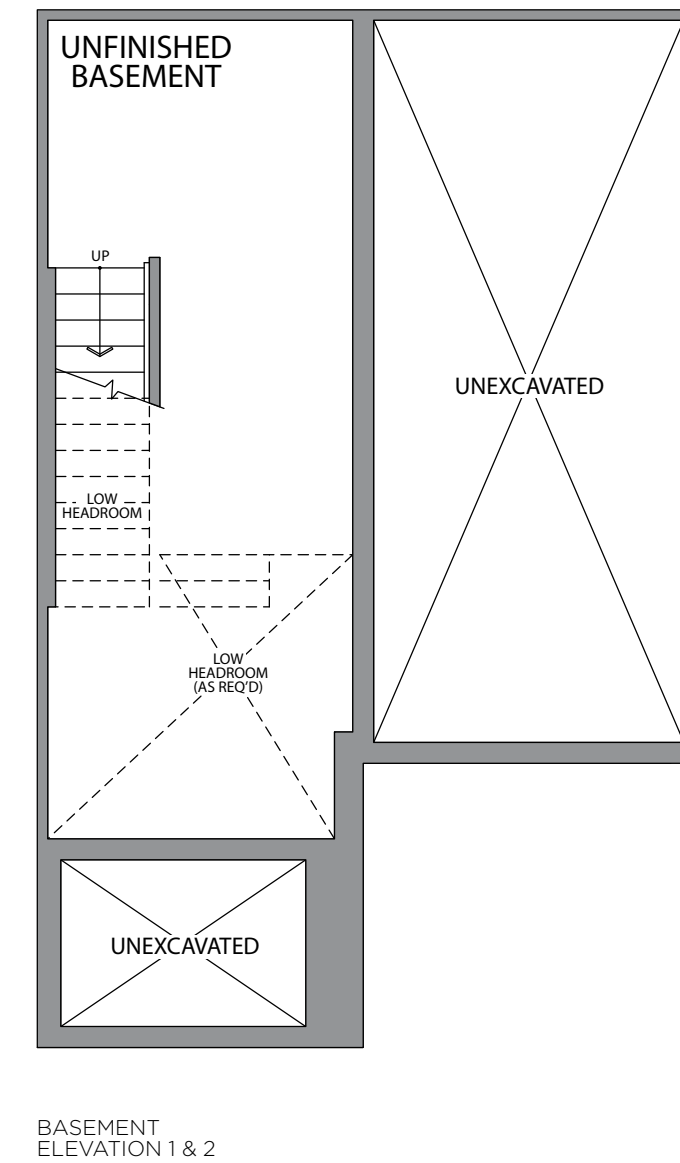

URBAN
TOWNS

THE IVAN (BB2)

ELEVATION 1
1540 SQ.FT.

ELEVATION 2
1540 SQ.FT.

WHITBY MEADOWS
newTOWNS

PARADISE
DEVELOPMENTS®

THE IVAN (BB2)

1540 SQ.FT.

GROUND FLOOR ELEVATION 2

Plans and specifications are subject to change without notice. E. & O. E. Actual usable floor space may vary from the stated floor area. All renderings are artist's concept. (BB2)