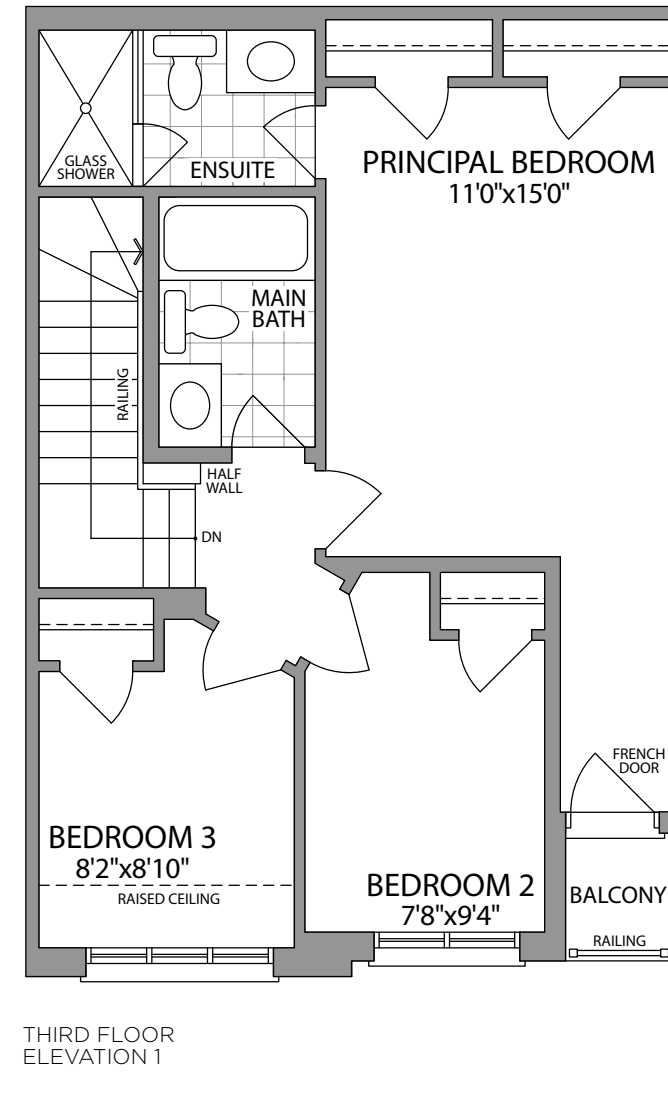

URBAN
TOWNS

THE IVAN (BB2)

ELEVATION 1
1540 SQ.FT.

ELEVATION 2
1540 SQ.FT.

WHITBY MEADOWS
newTOWNS

PARADISE
DEVELOPMENTS®

THE IVAN (BB2)

1540 SQ.FT.

GROUND FLOOR ELEVATION 2

Plans and specifications are subject to change without notice. E. & O. E. Actual usable floor space may vary from the stated floor area. All renderings are artist's concept. (BB2)