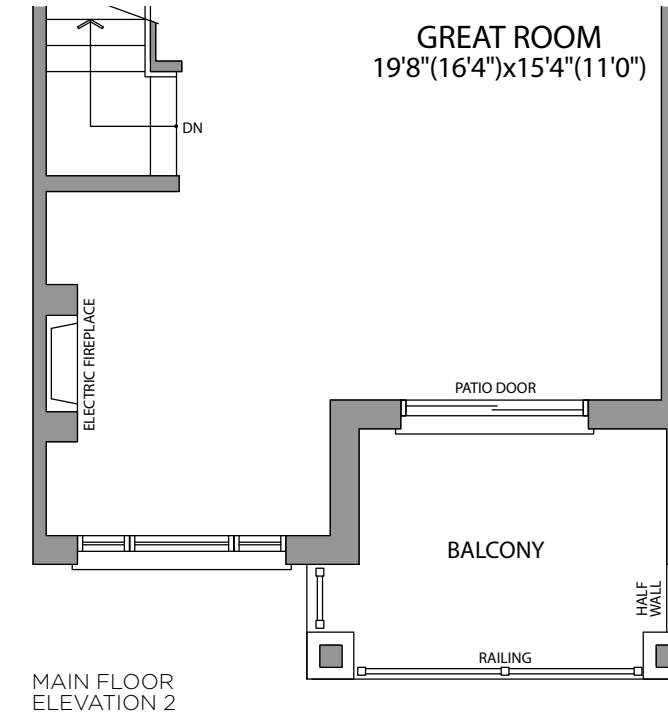

URBAN
TOWNS

THE IVAN (BB2)

ELEVATION 1
1540 SQ.FT.

ELEVATION 2
1540 SQ.FT.

WHITBY MEADOWS
newTOWNS

PARADISE
DEVELOPMENTS®

THE IVAN (BB2)

1540 SQ.FT.

GROUND FLOOR ELEVATION 2

Plans and specifications are subject to change without notice. E. & O. E. Actual usable floor space may vary from the stated floor area. All renderings are artist's concept. (BB2)