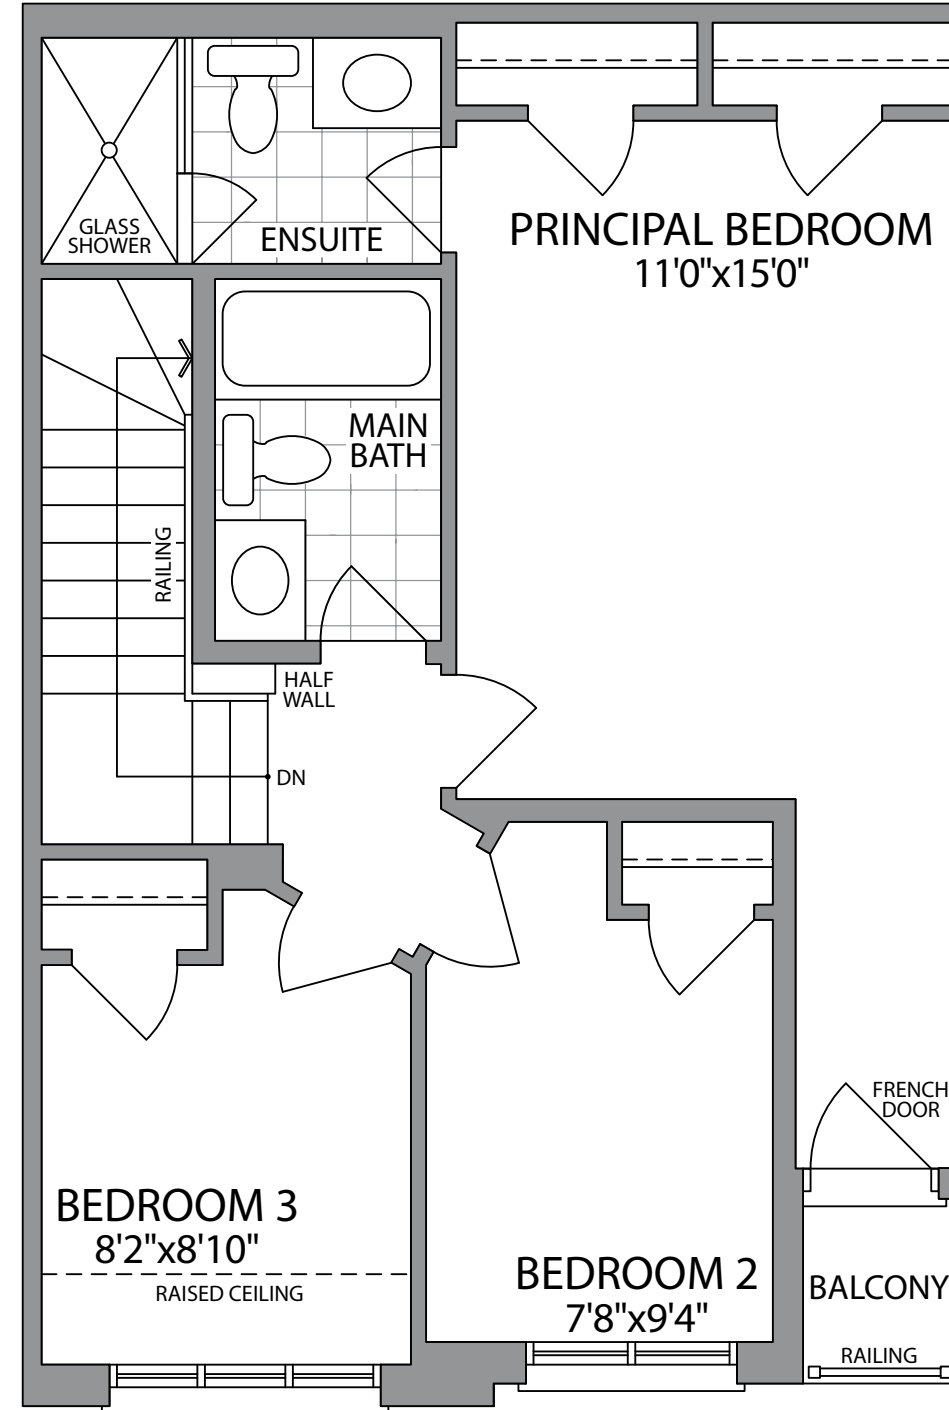

URBAN
TOWNS

THE IVAN-MOD (BB2-MOD)

ELEVATION 1
1540 SQ.FT.
UNIT 42, 44 & 45

WHITBY MEADOWS
newTOWNS

Artist's Concept

PARADISE
DEVELOPMENTS®

THE IVAN-MOD (BB2-MOD)

1540 SQ.FT. UNIT 42, 44 & 45

MAIN FLOOR ELEVATION 1

THIRD FLOOR ELEVATION 1

BASEMENT ELEVATION 1