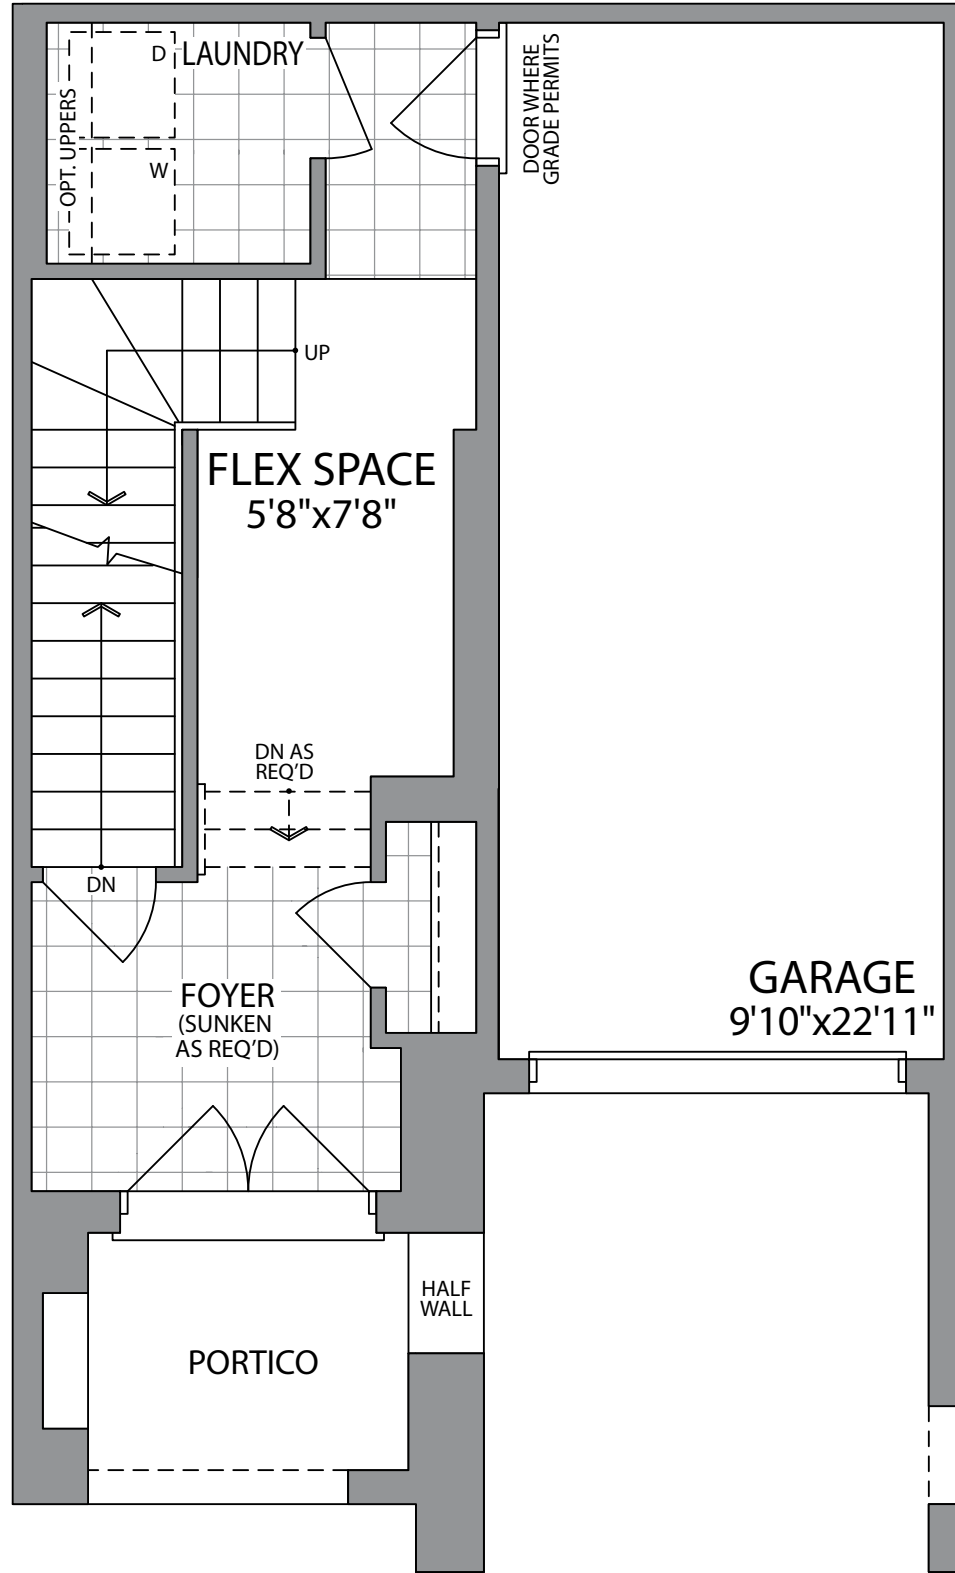

URBAN
TOWNS

THE IVAN-MOD (BB2-MOD)

ELEVATION 1
1540 SQ.FT.
UNIT 42, 44 & 45

WHITBY MEADOWS
newTOWNS

Artist's Concept

PARADISE
DEVELOPMENTS®

THE IVAN-MOD (BB2-MOD)

1540 SQ.FT. UNIT 42, 44 & 45

MAIN FLOOR ELEVATION 1

THIRD FLOOR ELEVATION 1

BASEMENT ELEVATION 1