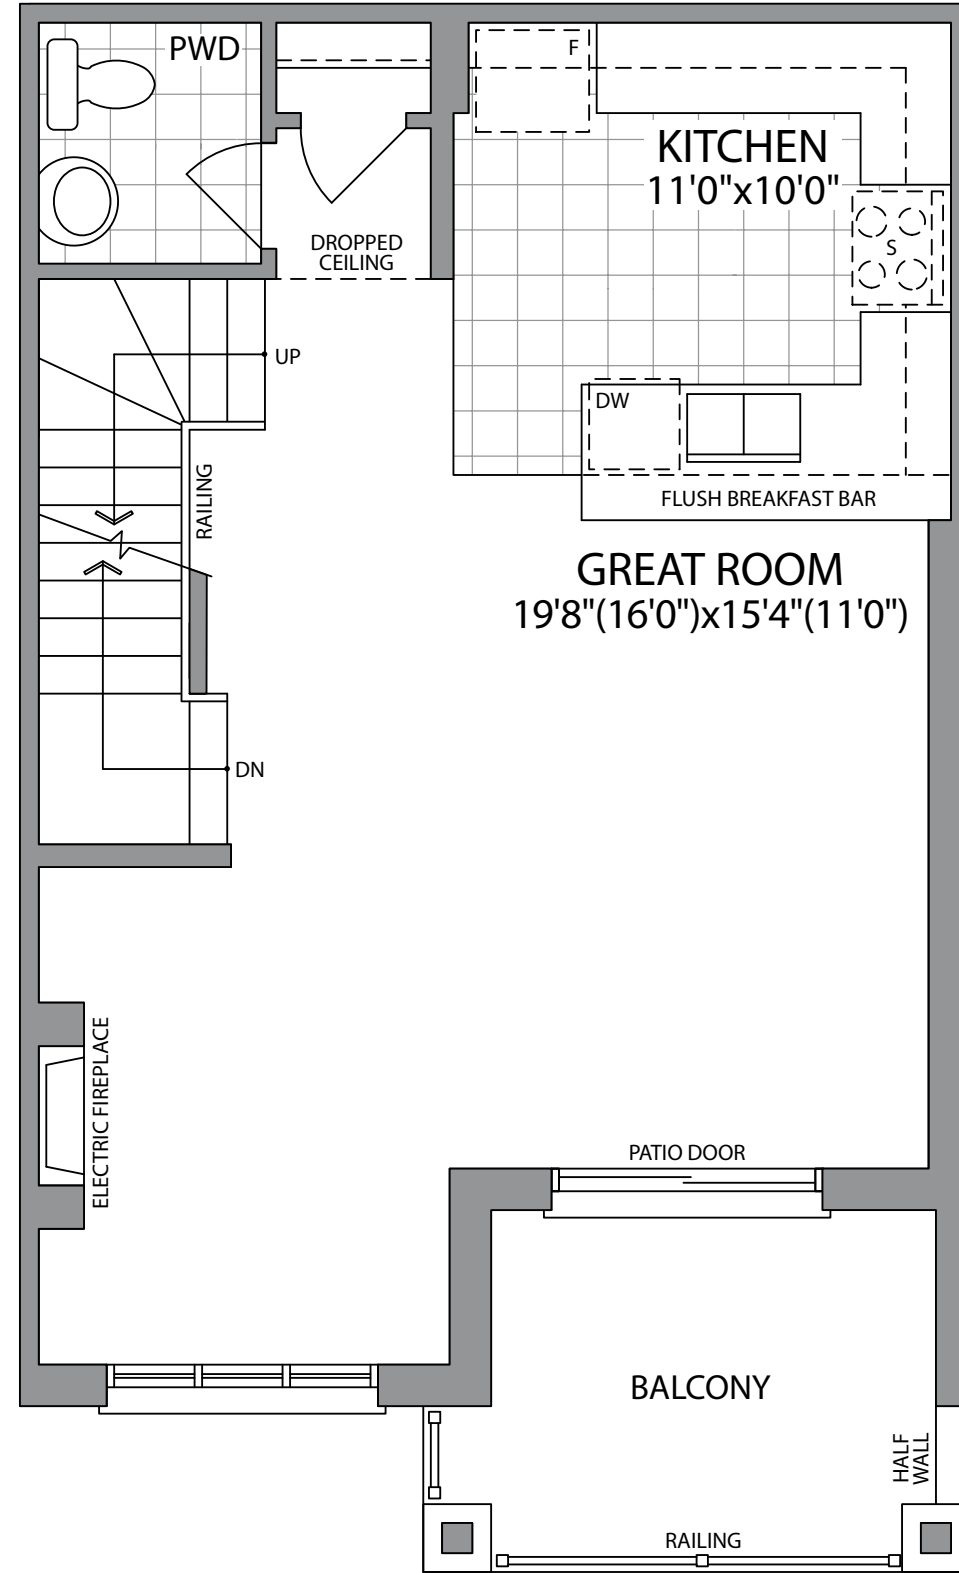

URBAN
TOWNS

THE IVAN-MOD (BB2-MOD)

ELEVATION 1
1540 SQ.FT.
UNIT 42, 44 & 45

WHITBY MEADOWS
newTOWNS

Artist's Concept

PARADISE
DEVELOPMENTS®

THE IVAN-MOD (BB2-MOD)

1540 SQ.FT. UNIT 42, 44 & 45

MAIN FLOOR ELEVATION 1

THIRD FLOOR ELEVATION 1

BASEMENT ELEVATION 1