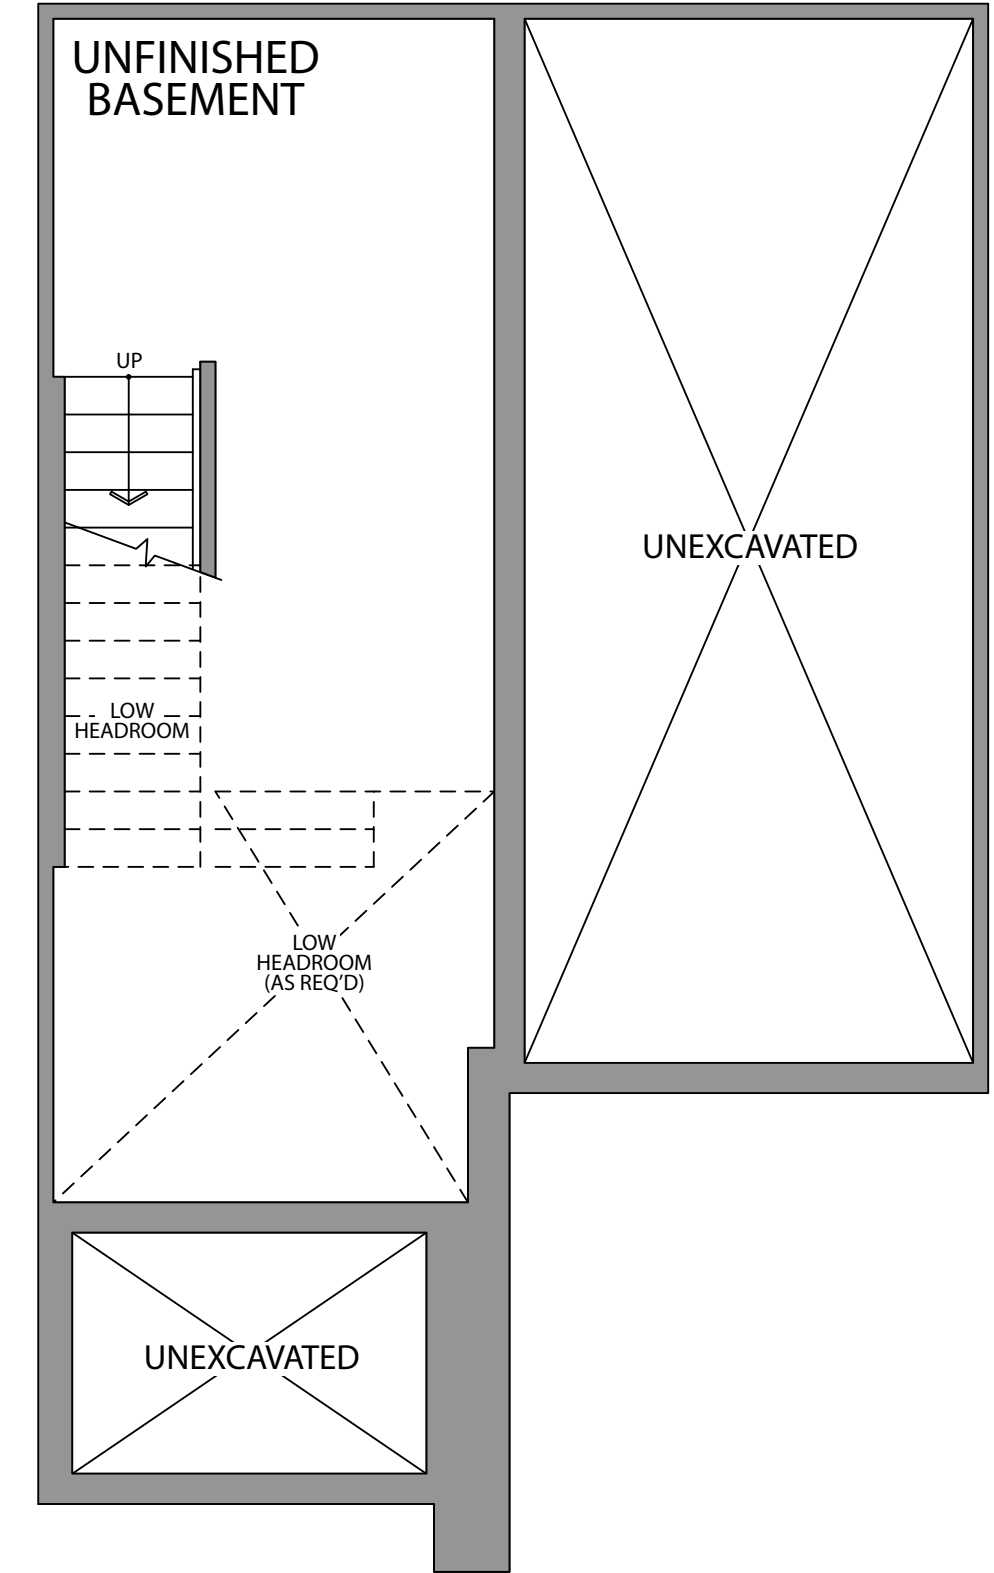

URBAN
TOWNS

THE IVAN-MOD (BB2-MOD)

ELEVATION 1
1540 SQ.FT.
UNIT 42, 44 & 45

WHITBY MEADOWS
newTOWNS

Artist's Concept

PARADISE
DEVELOPMENTS®

THE IVAN-MOD (BB2-MOD)

1540 SQ.FT. UNIT 42, 44 & 45

MAIN FLOOR ELEVATION 1

THIRD FLOOR ELEVATION 1

BASEMENT ELEVATION 1