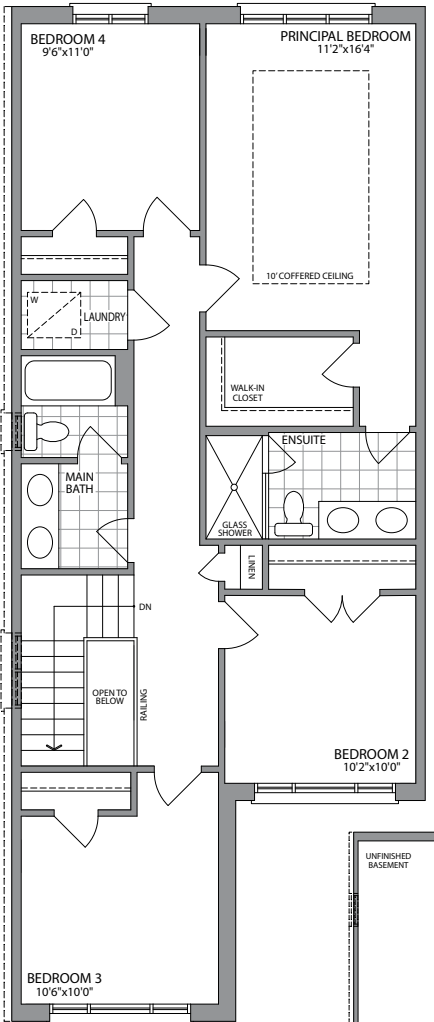

THE DECORA

ELEVATION 1/1C
1955/2000 SQ.FT.

22' STREET TOWNS | **AURORA TRAILS**

GROUND FLOOR ELEVATION 1/1C

SECOND FLOOR ELEVATION 1/1C

OPT. SECOND FLOOR W/4 BEDROOMS ELEVATION 1/1C

BASEMENT ELEVATION 1/1C

DOTTED EXTERIOR LINES SHOWING THE END UNIT EXTERIOR WALLS. Plans and specifications are subject to change without notice. E. & O. E. Actual usable floor space may vary from the stated floor area. All renderings are artist's concept. (22D)

THE
DECORA MOD

ARTIST'S CONCEPT

THE DECORA MOD

1955 SQ. FT.
ELEVATION 1