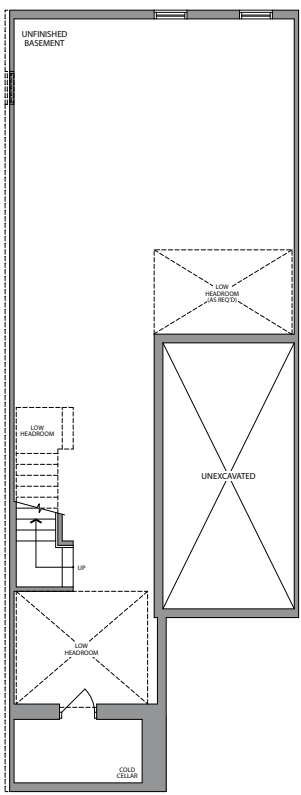

THE DECORA

ELEVATION 1/1C
1955/2000 SQ.FT.

22' STREET TOWNS | **AURORA TRAILS**

GROUND FLOOR ELEVATION 1/1C

SECOND FLOOR ELEVATION 1/1C

OPT. SECOND FLOOR W/4 BEDROOMS ELEVATION 1/1C

BASEMENT ELEVATION 1/1C

DOTTED EXTERIOR LINES SHOWING THE END UNIT EXTERIOR WALLS. Plans and specifications are subject to change without notice. E. & O. E. Actual usable floor space may vary from the stated floor area. All renderings are artist's concept. (22D)

THE
DECORA MOD

ARTIST'S CONCEPT

THE DECORA MOD

1955 SQ. FT.
ELEVATION 1