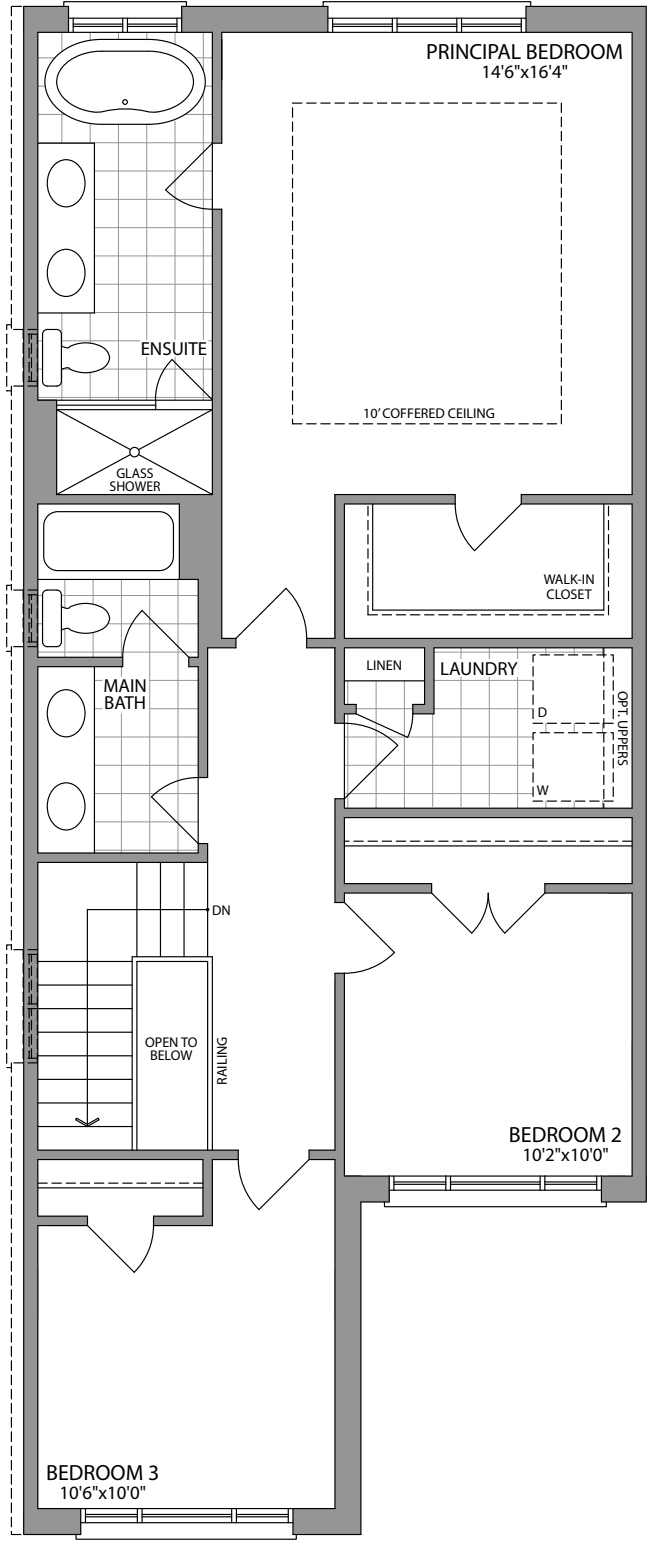

THE DECORA

ELEVATION 1/1C
1955/2000 SQ.FT.

22' STREET TOWNS | **AURORA TRAILS**

GROUND FLOOR ELEVATION 1/1C

SECOND FLOOR ELEVATION 1/1C

OPT. SECOND FLOOR W/4 BEDROOMS ELEVATION 1/1C

BASEMENT ELEVATION 1/1C

DOTTED EXTERIOR LINES SHOWING THE END UNIT EXTERIOR WALLS. Plans and specifications are subject to change without notice. E. & O. E. Actual usable floor space may vary from the stated floor area. All renderings are artist's concept. (22D)

THE
DECORA MOD

ARTIST'S CONCEPT

THE DECORA MOD

1955 SQ. FT.
ELEVATION 1