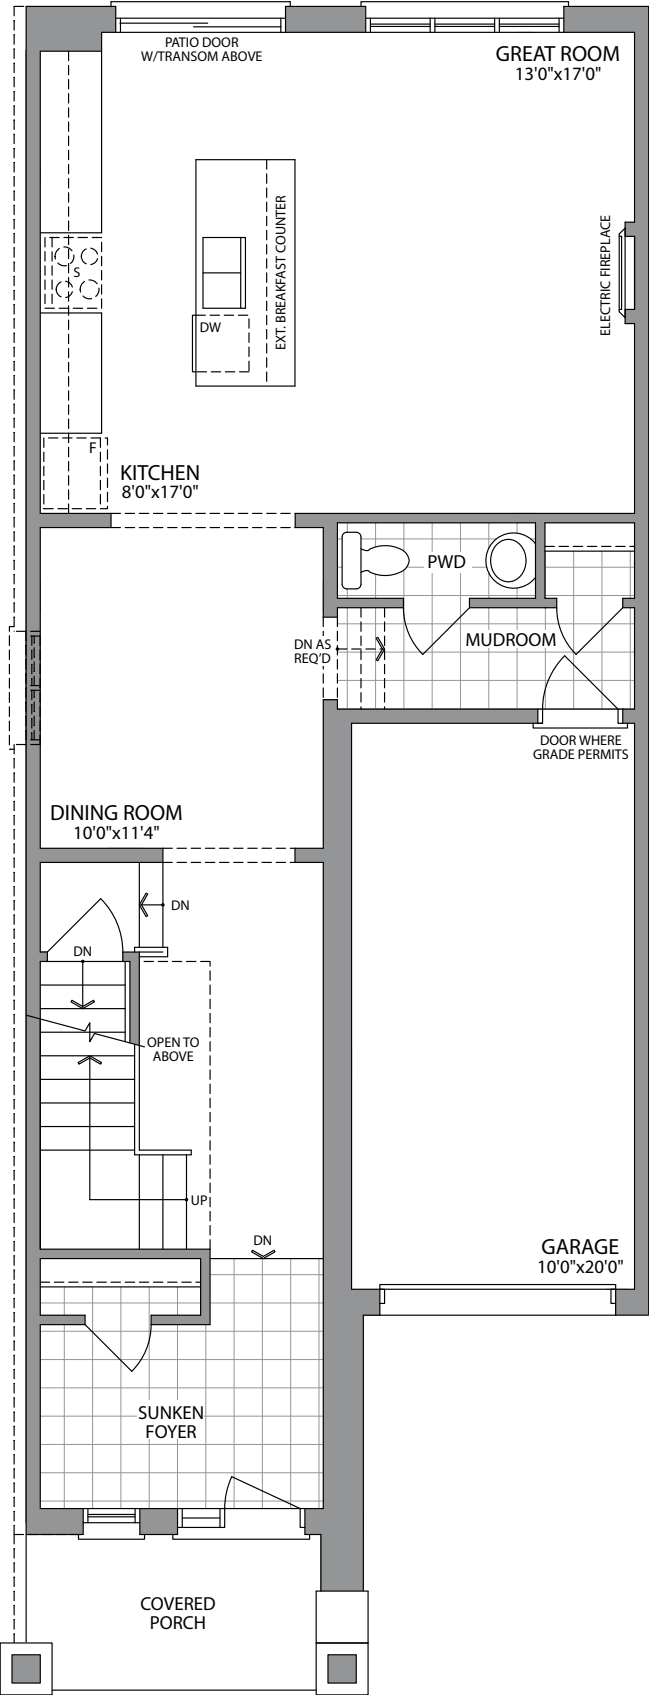

THE DECORA

ELEVATION 1/1C
1955/2000 SQ.FT.

22' STREET TOWNS | **AURORA TRAILS**

GROUND FLOOR ELEVATION 1/1C

SECOND FLOOR ELEVATION 1/1C

OPT. SECOND FLOOR W/4 BEDROOMS ELEVATION 1/1C

BASEMENT ELEVATION 1/1C

DOTTED EXTERIOR LINES SHOWING THE END UNIT EXTERIOR WALLS. Plans and specifications are subject to change without notice. E. & O. E. Actual usable floor space may vary from the stated floor area. All renderings are artist's concept. (22D)

THE
DECORA MOD

ARTIST'S CONCEPT

THE DECORA MOD

1955 SQ. FT.
ELEVATION 1