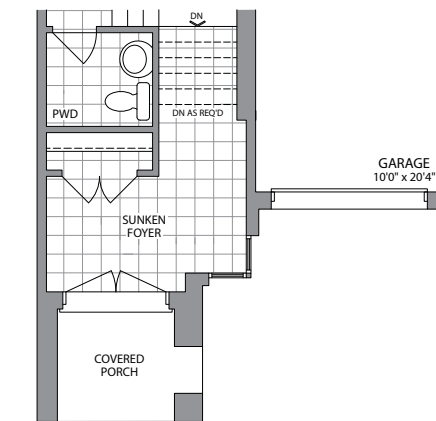

22'
STREET TOWNS

THE CASTLEMORE | 1840 SQ. FT.

WHITBY
MEADOWS

Artist's Concept

ELEVATION 3

Artist's Concept

ELEVATION 2

GROUND FLOOR ELEVATION 3

GROUND FLOOR ELEVATION 2

SECOND FLOOR ELEVATION 3

SECOND FLOOR ELEVATION 2

OPT. SECOND FLOOR W/4 BEDROOMS ELEVATION 3

OPT. SECOND FLOOR W/4 BEDROOMS ELEVATION 2

BASEMENT ELEVATION 3

BASEMENT ELEVATION 2