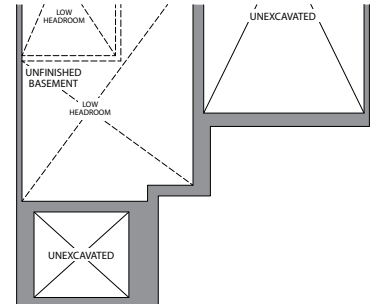

22'
STREET TOWNS

THE CASTLEMORE | 1840 SQ. FT.

WHITBY
MEADOWS

Artist's Concept

ELEVATION 3

Artist's Concept

ELEVATION 2

GROUND FLOOR ELEVATION 3

GROUND FLOOR ELEVATION 2

SECOND FLOOR ELEVATION 3

SECOND FLOOR ELEVATION 2

OPT. SECOND FLOOR W/4 BEDROOMS ELEVATION 3

OPT. SECOND FLOOR W/4 BEDROOMS ELEVATION 2

BASEMENT ELEVATION 3

BASEMENT ELEVATION 2