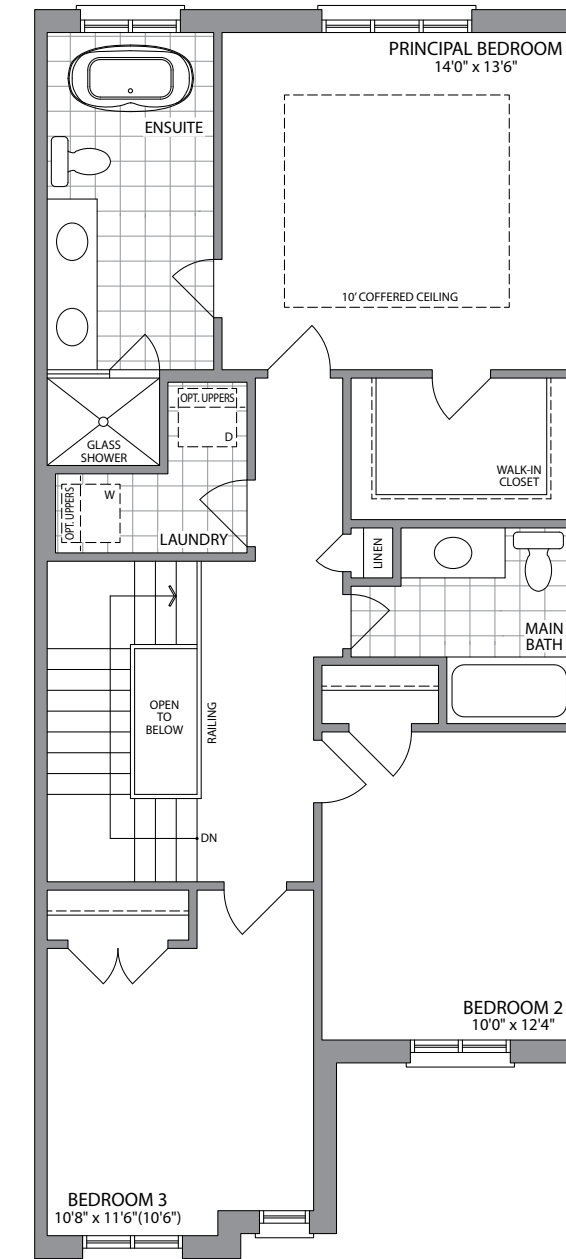

22'
STREET TOWNS

THE CASTLEMORE | 1840 SQ. FT.

WHITBY
MEADOWS

Artist's Concept

ELEVATION 3

Artist's Concept

ELEVATION 2

GROUND FLOOR ELEVATION 3

GROUND FLOOR ELEVATION 2

SECOND FLOOR ELEVATION 3

SECOND FLOOR ELEVATION 2

OPT. SECOND FLOOR W/4 BEDROOMS ELEVATION 3

OPT. SECOND FLOOR W/4 BEDROOMS ELEVATION 2

BASEMENT ELEVATION 3

BASEMENT ELEVATION 2