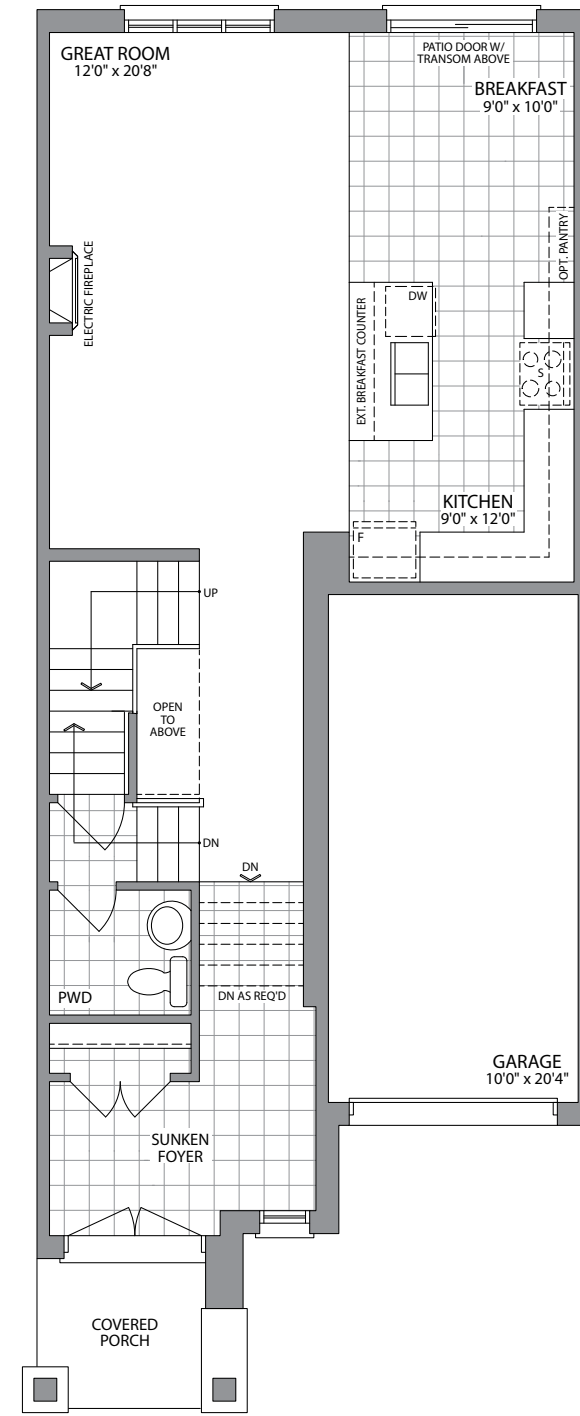

22'
STREET TOWNS

THE CASTLEMORE | 1840 SQ. FT.

WHITBY
MEADOWS

Artist's Concept

ELEVATION 3

Artist's Concept

ELEVATION 2

GROUND FLOOR ELEVATION 3

GROUND FLOOR ELEVATION 2

SECOND FLOOR ELEVATION 3

SECOND FLOOR ELEVATION 2

OPT. SECOND FLOOR W/4 BEDROOMS ELEVATION 3

OPT. SECOND FLOOR W/4 BEDROOMS ELEVATION 2

BASEMENT ELEVATION 3

BASEMENT ELEVATION 2