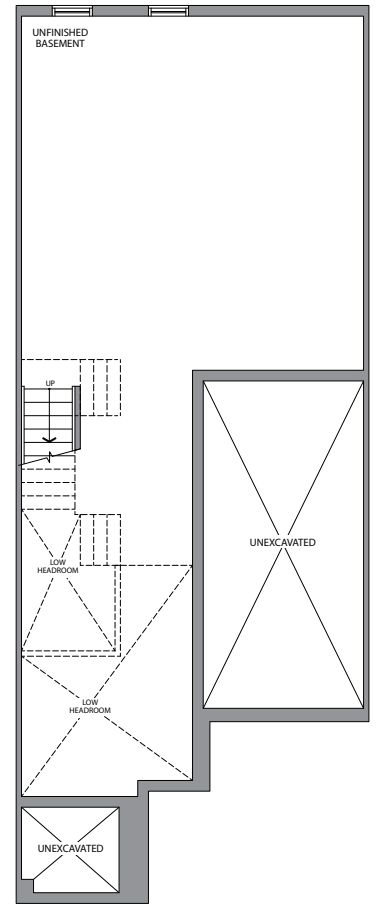

22'
STREET TOWNS

THE CASTLEMORE | 1840 SQ. FT.

WHITBY
MEADOWS

Artist's Concept

ELEVATION 3

Artist's Concept

ELEVATION 2

GROUND FLOOR ELEVATION 3

GROUND FLOOR ELEVATION 2

SECOND FLOOR ELEVATION 3

SECOND FLOOR ELEVATION 2

OPT. SECOND FLOOR W/4 BEDROOMS ELEVATION 3

OPT. SECOND FLOOR W/4 BEDROOMS ELEVATION 2

BASEMENT ELEVATION 3

BASEMENT ELEVATION 2