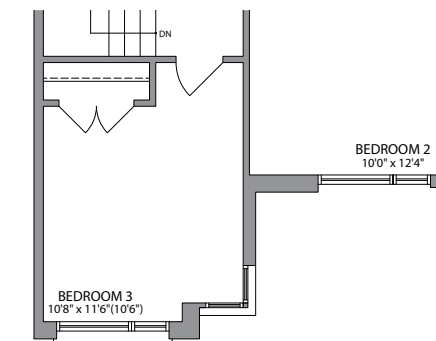

22'
STREET TOWNS

THE CASTLEMORE | 1840 SQ. FT.

WHITBY
MEADOWS

Artist's Concept

ELEVATION 3

Artist's Concept

ELEVATION 2

GROUND FLOOR ELEVATION 3

GROUND FLOOR ELEVATION 2

SECOND FLOOR ELEVATION 3

SECOND FLOOR ELEVATION 2

OPT. SECOND FLOOR W/4 BEDROOMS ELEVATION 3

OPT. SECOND FLOOR W/4 BEDROOMS ELEVATION 2

BASEMENT ELEVATION 3

BASEMENT ELEVATION 2