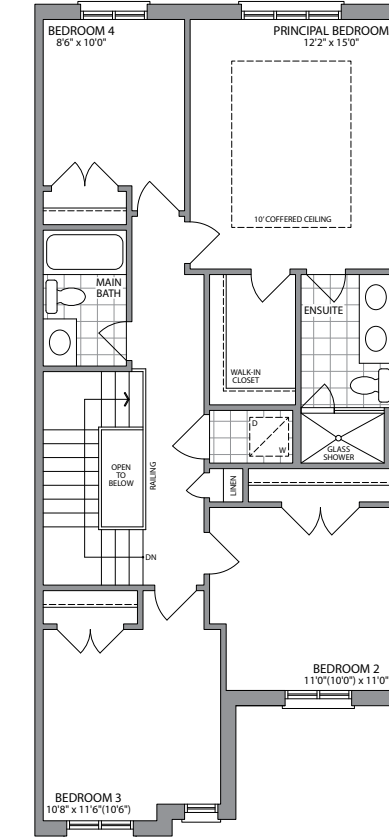

22'
STREET TOWNS

THE CASTLEMORE | 1840 SQ. FT.

WHITBY
MEADOWS

Artist's Concept

ELEVATION 3

Artist's Concept

ELEVATION 2

GROUND FLOOR ELEVATION 3

GROUND FLOOR ELEVATION 2

SECOND FLOOR ELEVATION 3

SECOND FLOOR ELEVATION 2

OPT. SECOND FLOOR W/4 BEDROOMS ELEVATION 3

OPT. SECOND FLOOR W/4 BEDROOMS ELEVATION 2

BASEMENT ELEVATION 3

BASEMENT ELEVATION 2